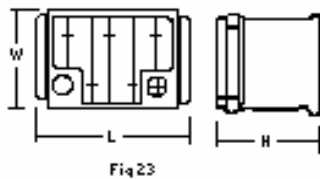

Customer Service Bulletin Commercial Business Group

General Product Information

May 9, 2006

Subject: Battery Specification Information.

The following information provides specifications for batteries used in Toro products. A reference list of batteries used by model number is included with this document to assist in obtaining batteries locally. Where a Toro part number is available, that number is included.

BCI GROUP NUMBERS AND DIMENSIONAL SPECIFICATIONS

BCI GROUP	MAXIMUM OVERALL DIMENSIONS INCHES OR (MILLIMETERS)			ASSEMBLY FIGURE	TERMINAL DESIGN
	LENGTH	WIDTH	HEIGHT		
22	9-1/2 (241)	6-7/8 (175)	8-5/16 (211)	11 F	Type A
26	8-1/2 (215)	6-13/16 (173)	7-7/8 (200)	10	Type A
24	10-1/4 (260)	6-13/16 (173)	8-7/8 (225)	10	Type A
LTV24	10-5/8 (270)	6-13/16 (173)	8-7/8 (225)	10	Type A
24 T	10-3/16 (259)	6-9/16 (167)	8-7/8 (225)	10	Type A
U1	7-3/4 (197)	5-3/16 (132)	7-5/16 (186)	10	Type X
28	10-1/4 (260)	6-13/16 (173)	9-7/16 (240)	10	Type A
30 H	13-1/2 (343)	6-13/16 (173)	9-1/4 (235)	10	Type A
48	12-1/6 (306)	6-7/8 (175)	7-9/16 (192)	23	Type A
4 (6 Volt)	13-1/8 (333)	7-1/8 (181)	9-3/8 (238)	2	Type A
27	12-1/16 (306)	6-13/16 (173)	8-7/8 (225)	10	Type A
55	8-1/2 (215)	6-1/16 (154)	8-1/2 (215)	11 F	Type A
MF70	10-1/8 (258)	6-13/16 (173)	8-5/8 (218)	10	Type A

TERMINAL POSITION AND CELL LAYOUTS

TERMINAL DESIGN