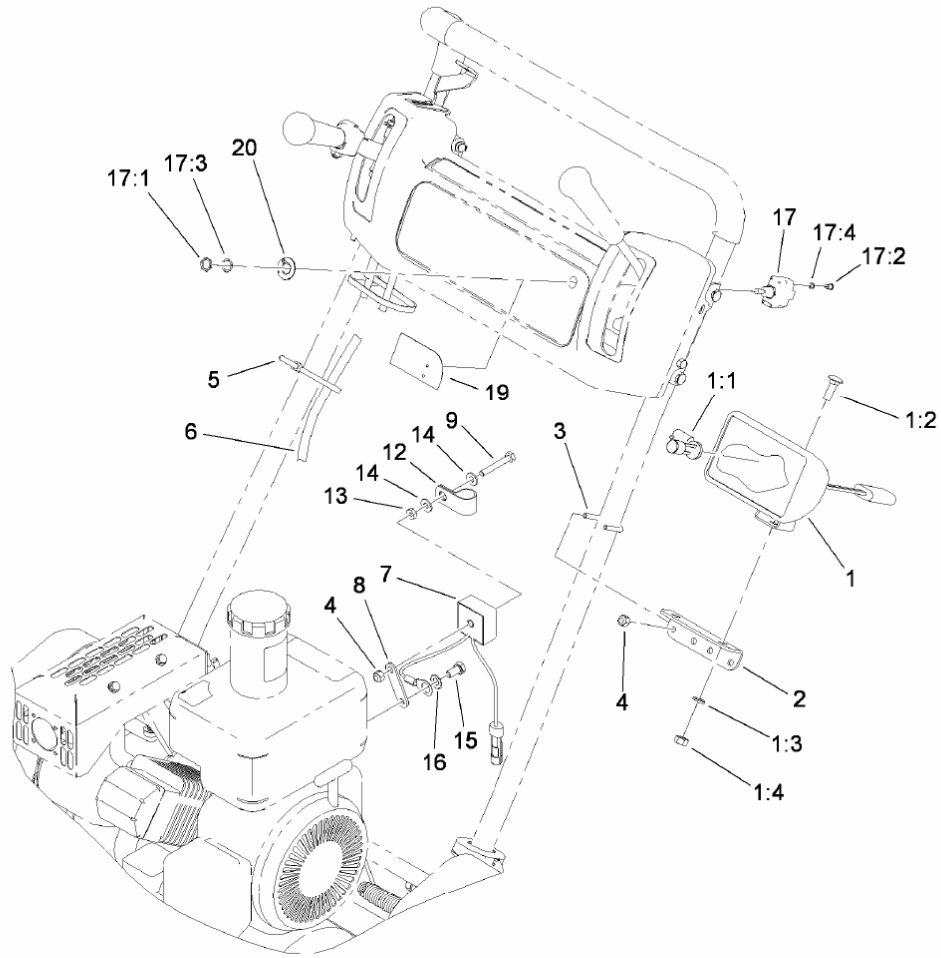

Walk Greensmower Light Switch Part Information

Product: Flex and GR Series Greensmower Light Kits

September 28, 2007

Affected Units:

Models:

Serial Numbers:

Greensmaster Light Kit

04058

N/A

Greensmaster 1000 & 1600 Light Kit

04059

N/A

Situation:

Due to an oversight, the part number information for the replacement light switch was not provided in the parts documentation included with the above indicated Toro Walk Greensmower Light Kits.

Instructions:

To replace the light switch in the Lamp w/Switch ASM (94-9023), order Switch/Nut ASM (110-6269) from your local Toro Commercial Products Parts department.

Light Kit Assembly

Ref	Part No.	Qty.	Description	Ref	Part No.	Qty.	Description
1	94-9024	2	Standard Lamp ASM	20	112-9474	1	Switch Plate ASM
1:1	95-0909	1	Lamp-12 Volt				
1:2	3230-28	1	Screw-CARR				
1:3	3253-33	1	Washer-Lock				
1:4	3217-6	1	Nut-Hex				
2	112-7612	2	Bracket-Light, Wide				
3	107-3024	2	Clamp-Light				
4	3296-42	5	Nut-Lock, NI				
5	3290-378	4	Tie-Cable				
6	110-3462	1	Wire Harness				
7	112-9418	1	Voltage-Regulator, Ac				
8	104-0507	1	Strap-Regulator, Voltage				
9	321-10	1	Screw-HH				
12	2412-81	1	Clamp-R				
13	3218-1	1	Nut-Jam				
14	3256-22	2	Washer-Flat				
15	33114-016	1	Screw-HH				
16	3255-9	1	Washer-Lock				
17	69-9740	1	Switch				
17:1	218-498	2	Locknut				
17:2	218-588	3	Screw				
17:3	218-589	1	Washer				
17:4	3253-19	3	Washer-Lock				
19	110-7321	1	Template-Light Kit				