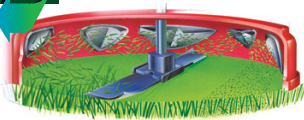

Toro® Tractor Mowing Decks

XL Series • Classic 300 Series • 400XT Series • 5xi Series

Count on it.

Count on it.

MOWING DECKS

TRACTORS

	32" Recycler	38" Recycler	42" Recycler	44" Recycler	48" Recycler	52" Recycler	32" Side Discharge	36" Rear Discharge	38" Side Discharge	42" Rear Discharge	42" Side Discharge	44" Side Discharge	48" Side Discharge	52" Side Discharge	60" Side Discharge
Lawn Tractors															
XL320	○					●									
XL380		○							●						
XL380H		○							●						
XL440H			○							●					
Garden Tractors															
Classic GT		○		○				○		○	○	○			
GT410										○	○	○			
GT420										○	○	○	○	○	
GT430										○	○	○	○	○	
GT550			○	○	○					○	○	○	○	○	○

Toro's Exclusive Recycler® Technology

Toro's patented Recycler cutting system cuts and recuts each clipping 6-8 times. The fine particles are injected deep into the lawn where they form a nutrient-rich mulch.