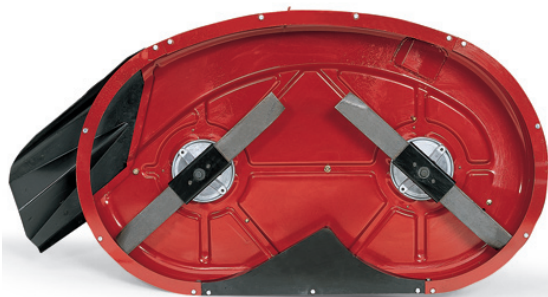

32" Recycler Deck

38" Recycler Deck

38" Side Discharge

42" Side Discharge

44" Side Discharge

48" Side Discharge

52" Recycler Deck

60" Side Discharge

Toro® Tractor Mowing Decks

XL Series • Classic 300 Series • 400XT Series • 5xi Series

Count on it.

Count on it.

MOWING DECKS

TRACTORS

	32" Recycler	38" Recycler	42" Recycler	44" Recycler	48" Recycler	52" Recycler	32" Side Discharge	36" Rear Discharge	38" Side Discharge	42" Rear Discharge	42" Side Discharge	44" Side Discharge	48" Side Discharge	52" Side Discharge	60" Side Discharge
Lawn Tractors															
XL320	○					●									
XL380		○							●						
XL380H		○							●						
XL440H			○							●					
Garden Tractors															
Classic GT		○		○				○		○	○	○			
GT410										○	○	○			
GT420										○	○	○	○	○	
GT430										○	○	○	○	○	
GT550			○	○	○					○	○	○	○	○	○

Toro's Exclusive Recycler® Technology

Toro's patented Recycler cutting system cuts and recuts each clipping 6-8 times. The fine particles are injected deep into the lawn where they form a nutrient-rich mulch.

Convenient Washout Port

Toro's convenient washout port gives you an easy way to keep the bottom of the deck clean for peak performance.

● = Standard ○ = Optional

*See dealer for warranty details and deck or kit offerings. ©2005 The Toro Company. All Rights Reserved. Specifications subject to change without notice and without incurring obligation. Products depicted are for demonstration purposes only. Actual products offered for sale may vary in design, required attachments, and safety features. Printed in USA.