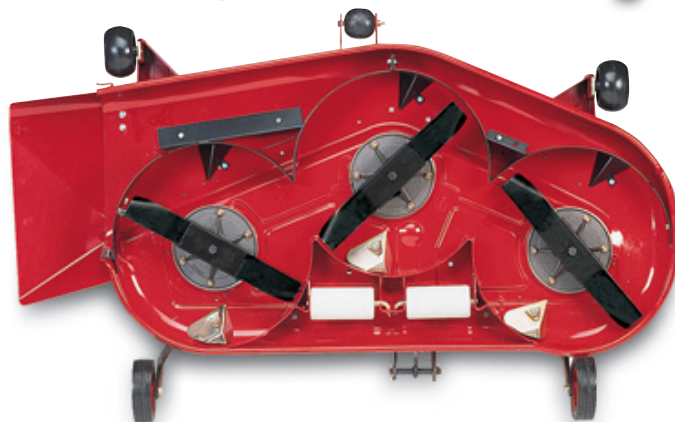

32" Recycler Deck

38" Recycler Deck

38" Side Discharge

42" Side Discharge

44" Side Discharge

48" Side Discharge

52" Recycler Deck

60" Side Discharge

Toro® Tractor Mowing Decks

XL Series • Classic 300 Series • 400XT Series • 5xi Series

Count on it.

Count on it.

MOWING DECKS

TRACTORS

	32" Recycler	38" Recycler	42" Recycler	44" Recycler	48" Recycler	52" Recycler	32" Side Discharge	36" Rear Discharge	38" Side Discharge	42" Rear Discharge	42" Side Discharge	44" Side Discharge	48" Side Discharge	52" Side Discharge	60" Side Discharge
Lawn Tractors															
XL320	○					●									
XL380		○							●						
XL380H		○							●						
XL440H			○							●					
Garden Tractors															
Classic GT		○		○				○		○	○	○			
GT410										○	○	○			
GT420										○	○	○	○	○	
GT430										○	○	○	○	○	
GT550			○	○	○					○	○	○	○	○	○

Toro's Exclusive Recycler® Technology

Toro's patented Recycler cutting system cuts and recuts each clipping 6-8 times. The fine particles are injected deep into the lawn where they form a nutrient-rich mulch.

Convenient Washout Port

Toro's convenient washout port gives you an easy way to keep the bottom of the deck clean for peak performance.

● = Standard ○ = Optional

*See dealer for warranty details and deck or kit offerings. ©2005 The Toro Company. All Rights Reserved. Specifications subject to change without notice and without incurring obligation. Products depicted are for demonstration purposes only. Actual products offered for sale may vary in design, required attachments, and safety features. Printed in USA.