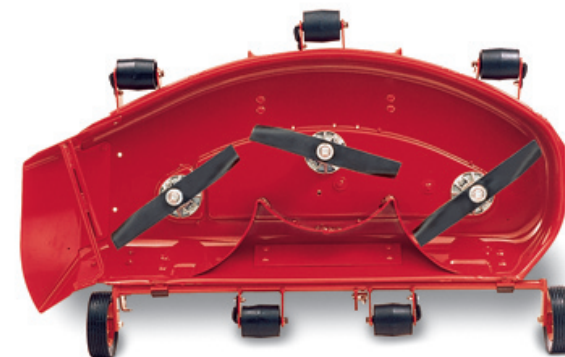

32" Recycler Deck

38" Recycler Deck

38" Side Discharge

42" Side Discharge

44" Side Discharge

48" Side Discharge

52" Recycler Deck

60" Side Discharge

Toro® Tractor Mowing Decks

XL Series • Classic 300 Series • 400XT Series • 5xi Series

Count on it.

Count on it.

MOWING DECKS

TRACTORS

	32" Recycler	38" Recycler	42" Recycler	44" Recycler	48" Recycler	52" Recycler	32" Side Discharge	36" Rear Discharge	38" Side Discharge	42" Rear Discharge	42" Side Discharge	44" Side Discharge	48" Side Discharge	52" Side Discharge	60" Side Discharge
Lawn Tractors															
XL320	○					●									
XL380		○							●						
XL380H		○							●						
XL440H			○							●					
Garden Tractors															
Classic GT		○		○				○		○	○	○			
GT410										○	○	○			
GT420										○	○	○	○	○	
GT430										○	○	○	○	○	
GT550			○	○	○					○	○	○	○	○	○

Toro's Exclusive Recycler® Technology

Toro's patented Recycler cutting system cuts and recuts each clipping 6-8 times. The fine particles are injected deep into the lawn where they form a nutrient-rich mulch.

Convenient Washout Port

Toro's convenient washout port gives you an easy way to keep the bottom of the deck clean for peak performance.

● = Standard ○ = Optional

*See dealer for warranty details and deck or kit offerings. ©2005 The Toro Company. All Rights Reserved. Specifications subject to change without notice and without incurring obligation. Products depicted are for demonstration purposes only. Actual products offered for sale may vary in design, required attachments, and safety features. Printed in USA.