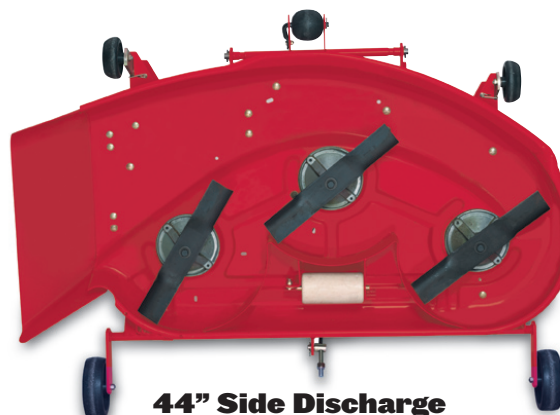

32" Recycler Deck

38" Recycler Deck

38" Side Discharge

42" Side Discharge

44" Side Discharge

48" Side Discharge

52" Recycler Deck

60" Side Discharge

Toro® Tractor Mowing Decks

XL Series • Classic 300 Series • 400XT Series • 5xi Series

Count on it.

Count on it.

MOWING DECKS

TRACTORS

	32" Recycler	38" Recycler	42" Recycler	44" Recycler	48" Recycler	52" Recycler	32" Side Discharge	36" Rear Discharge	38" Side Discharge	42" Rear Discharge	42" Side Discharge	44" Side Discharge	48" Side Discharge	52" Side Discharge	60" Side Discharge
Lawn Tractors															
XL320	○					●									
XL380		○							●						
XL380H		○							●						
XL440H			○							●					
Garden Tractors															
Classic GT		○		○				○		○	○	○			
GT410										○	○	○			
GT420										○	○	○	○	○	
GT430										○	○	○	○	○	
GT550			○	○	○					○	○	○	○	○	○

Toro's Exclusive Recycler® Technology

Toro's patented Recycler cutting system cuts and recuts each clipping 6-8 times. The fine particles are injected deep into the lawn where they form a nutrient-rich mulch.

Convenient Washout Port

Toro's convenient washout port gives you an easy way to keep the bottom of the deck clean for peak performance.

● = Standard ○ = Optional

*See dealer for warranty details and deck or kit offerings. ©2005 The Toro Company. All Rights Reserved. Specifications subject to change without notice and without incurring obligation. Products depicted are for demonstration purposes only. Actual products offered for sale may vary in design, required attachments, and safety features. Printed in USA.