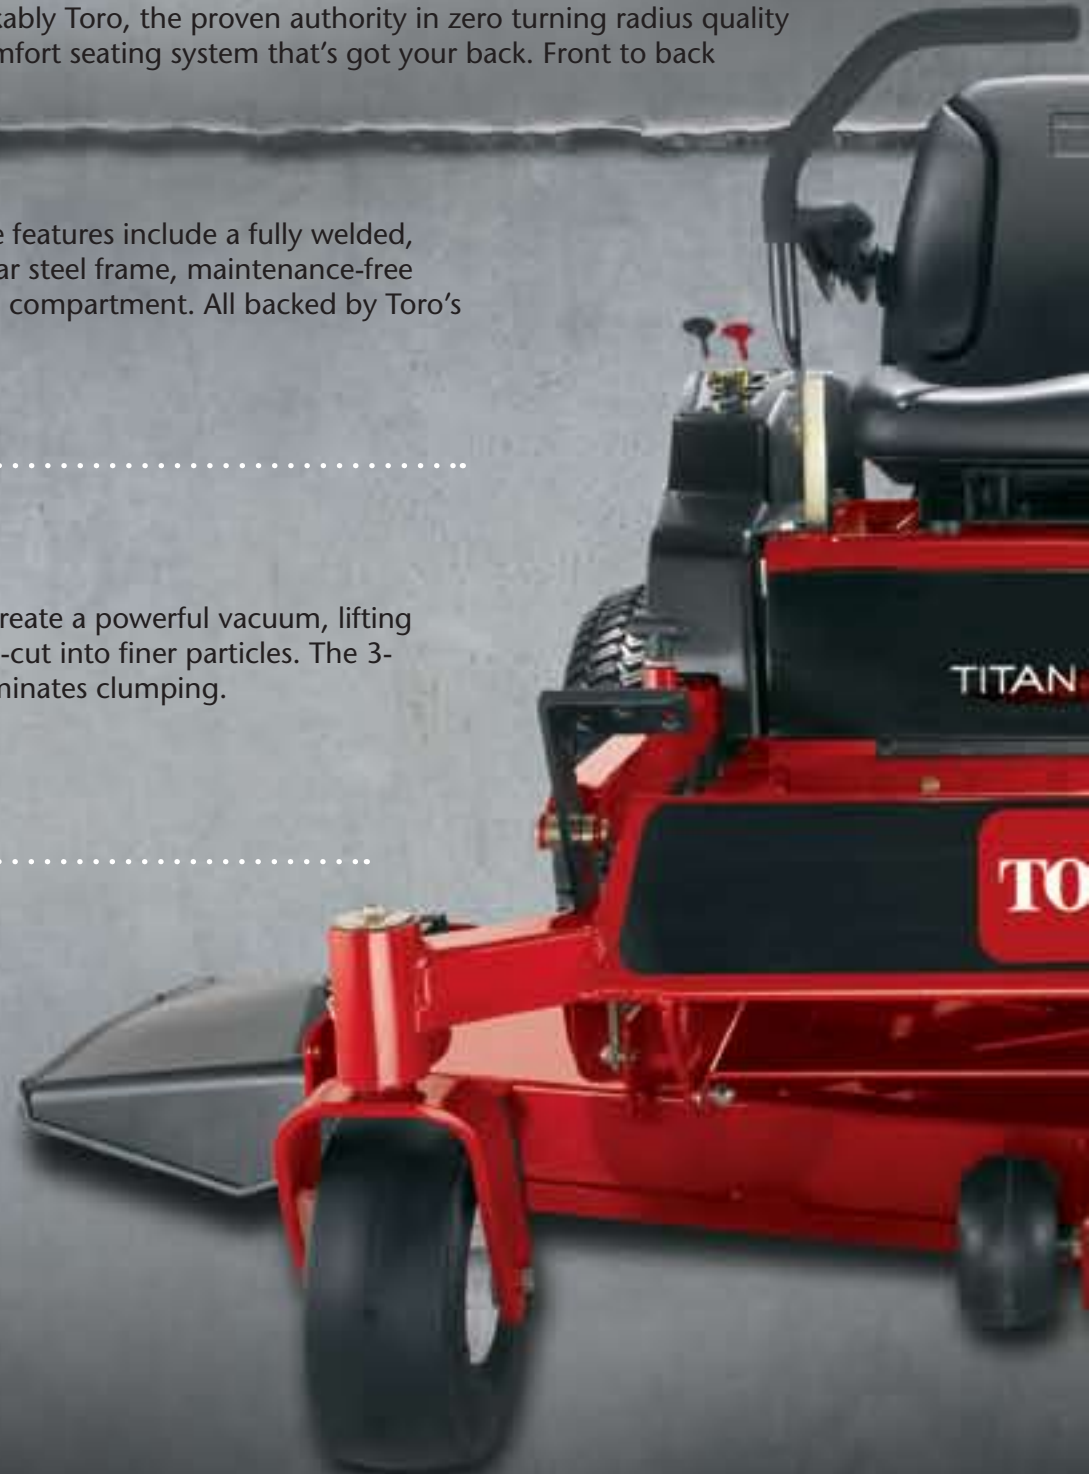

* A full coverage 3 year warranty. See retailer for full details or go to www.toro.ca.