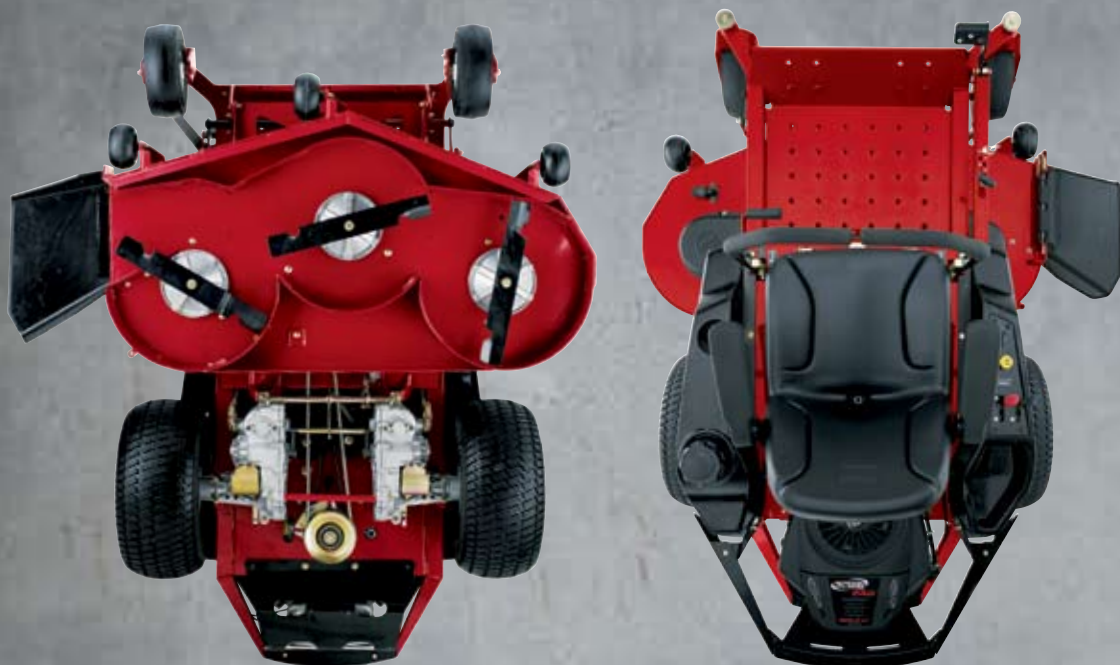

Performance runs in the family.

With these commercial grade attachments and accessories, you'll have to fight the primal urge to mow the corporate campus next door. Choose your Toro® Titan Z with confidence knowing the Toro nameplate comes standard.