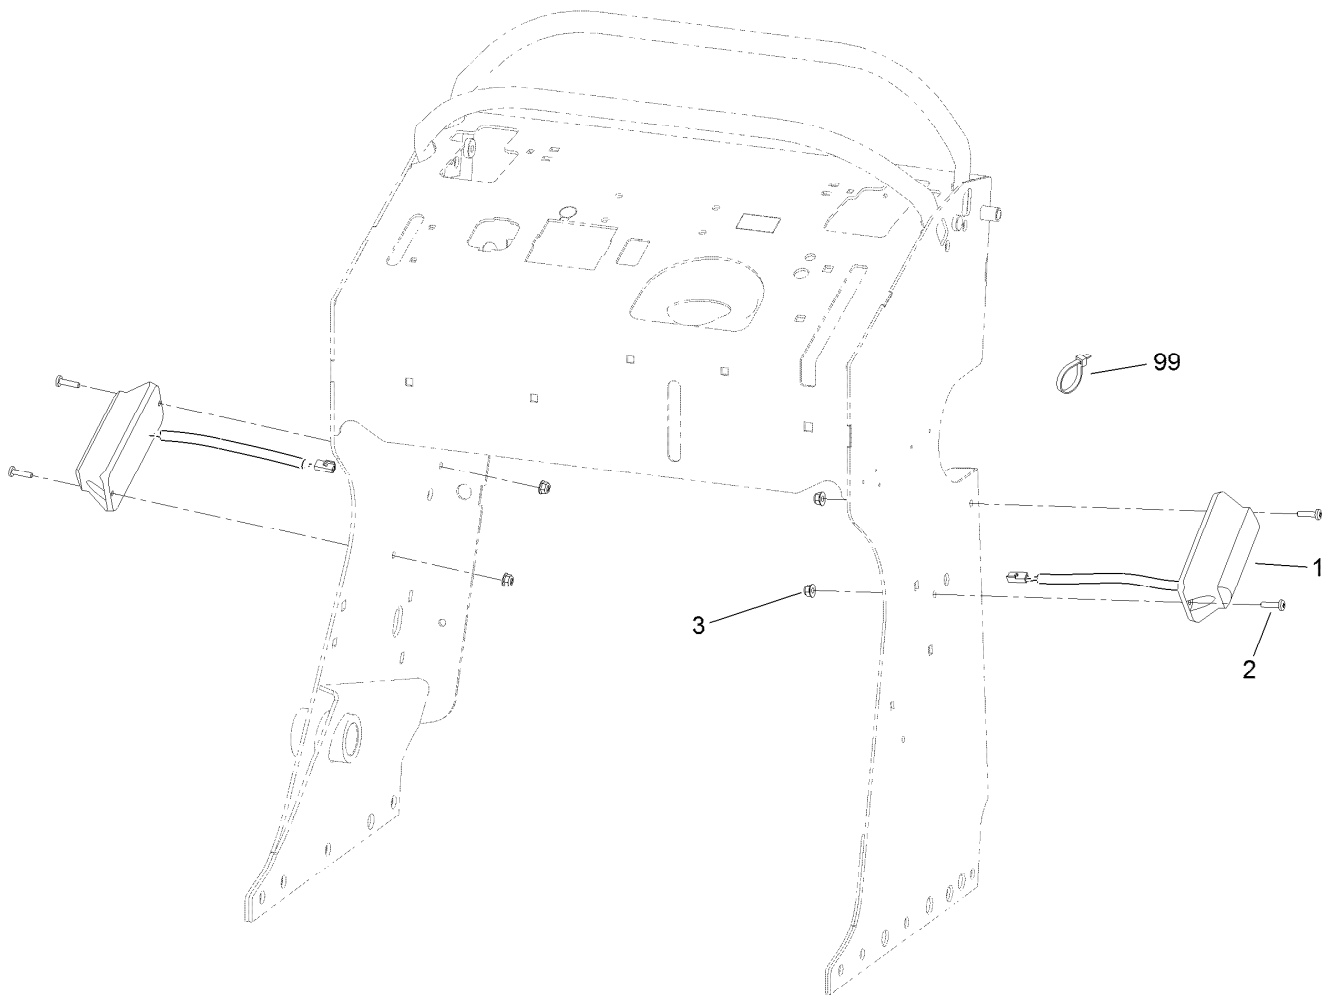

Count on it.

Parts Catalog

**Strobe Light Kit
GrandStand® Mower**

Model No. 133-1495

Strobe Light Kit Assembly No. 133-1495

<i>Ref.</i>	<i>Part Number</i>	<i>Qty.</i>	<i>Description</i>
1	132-7521	2	Light-Strobe ASM
2	3250-13	4	Screw-PPH
3	120-4578	4	Nut-HF
99	3290-378	2	Tie-Cable