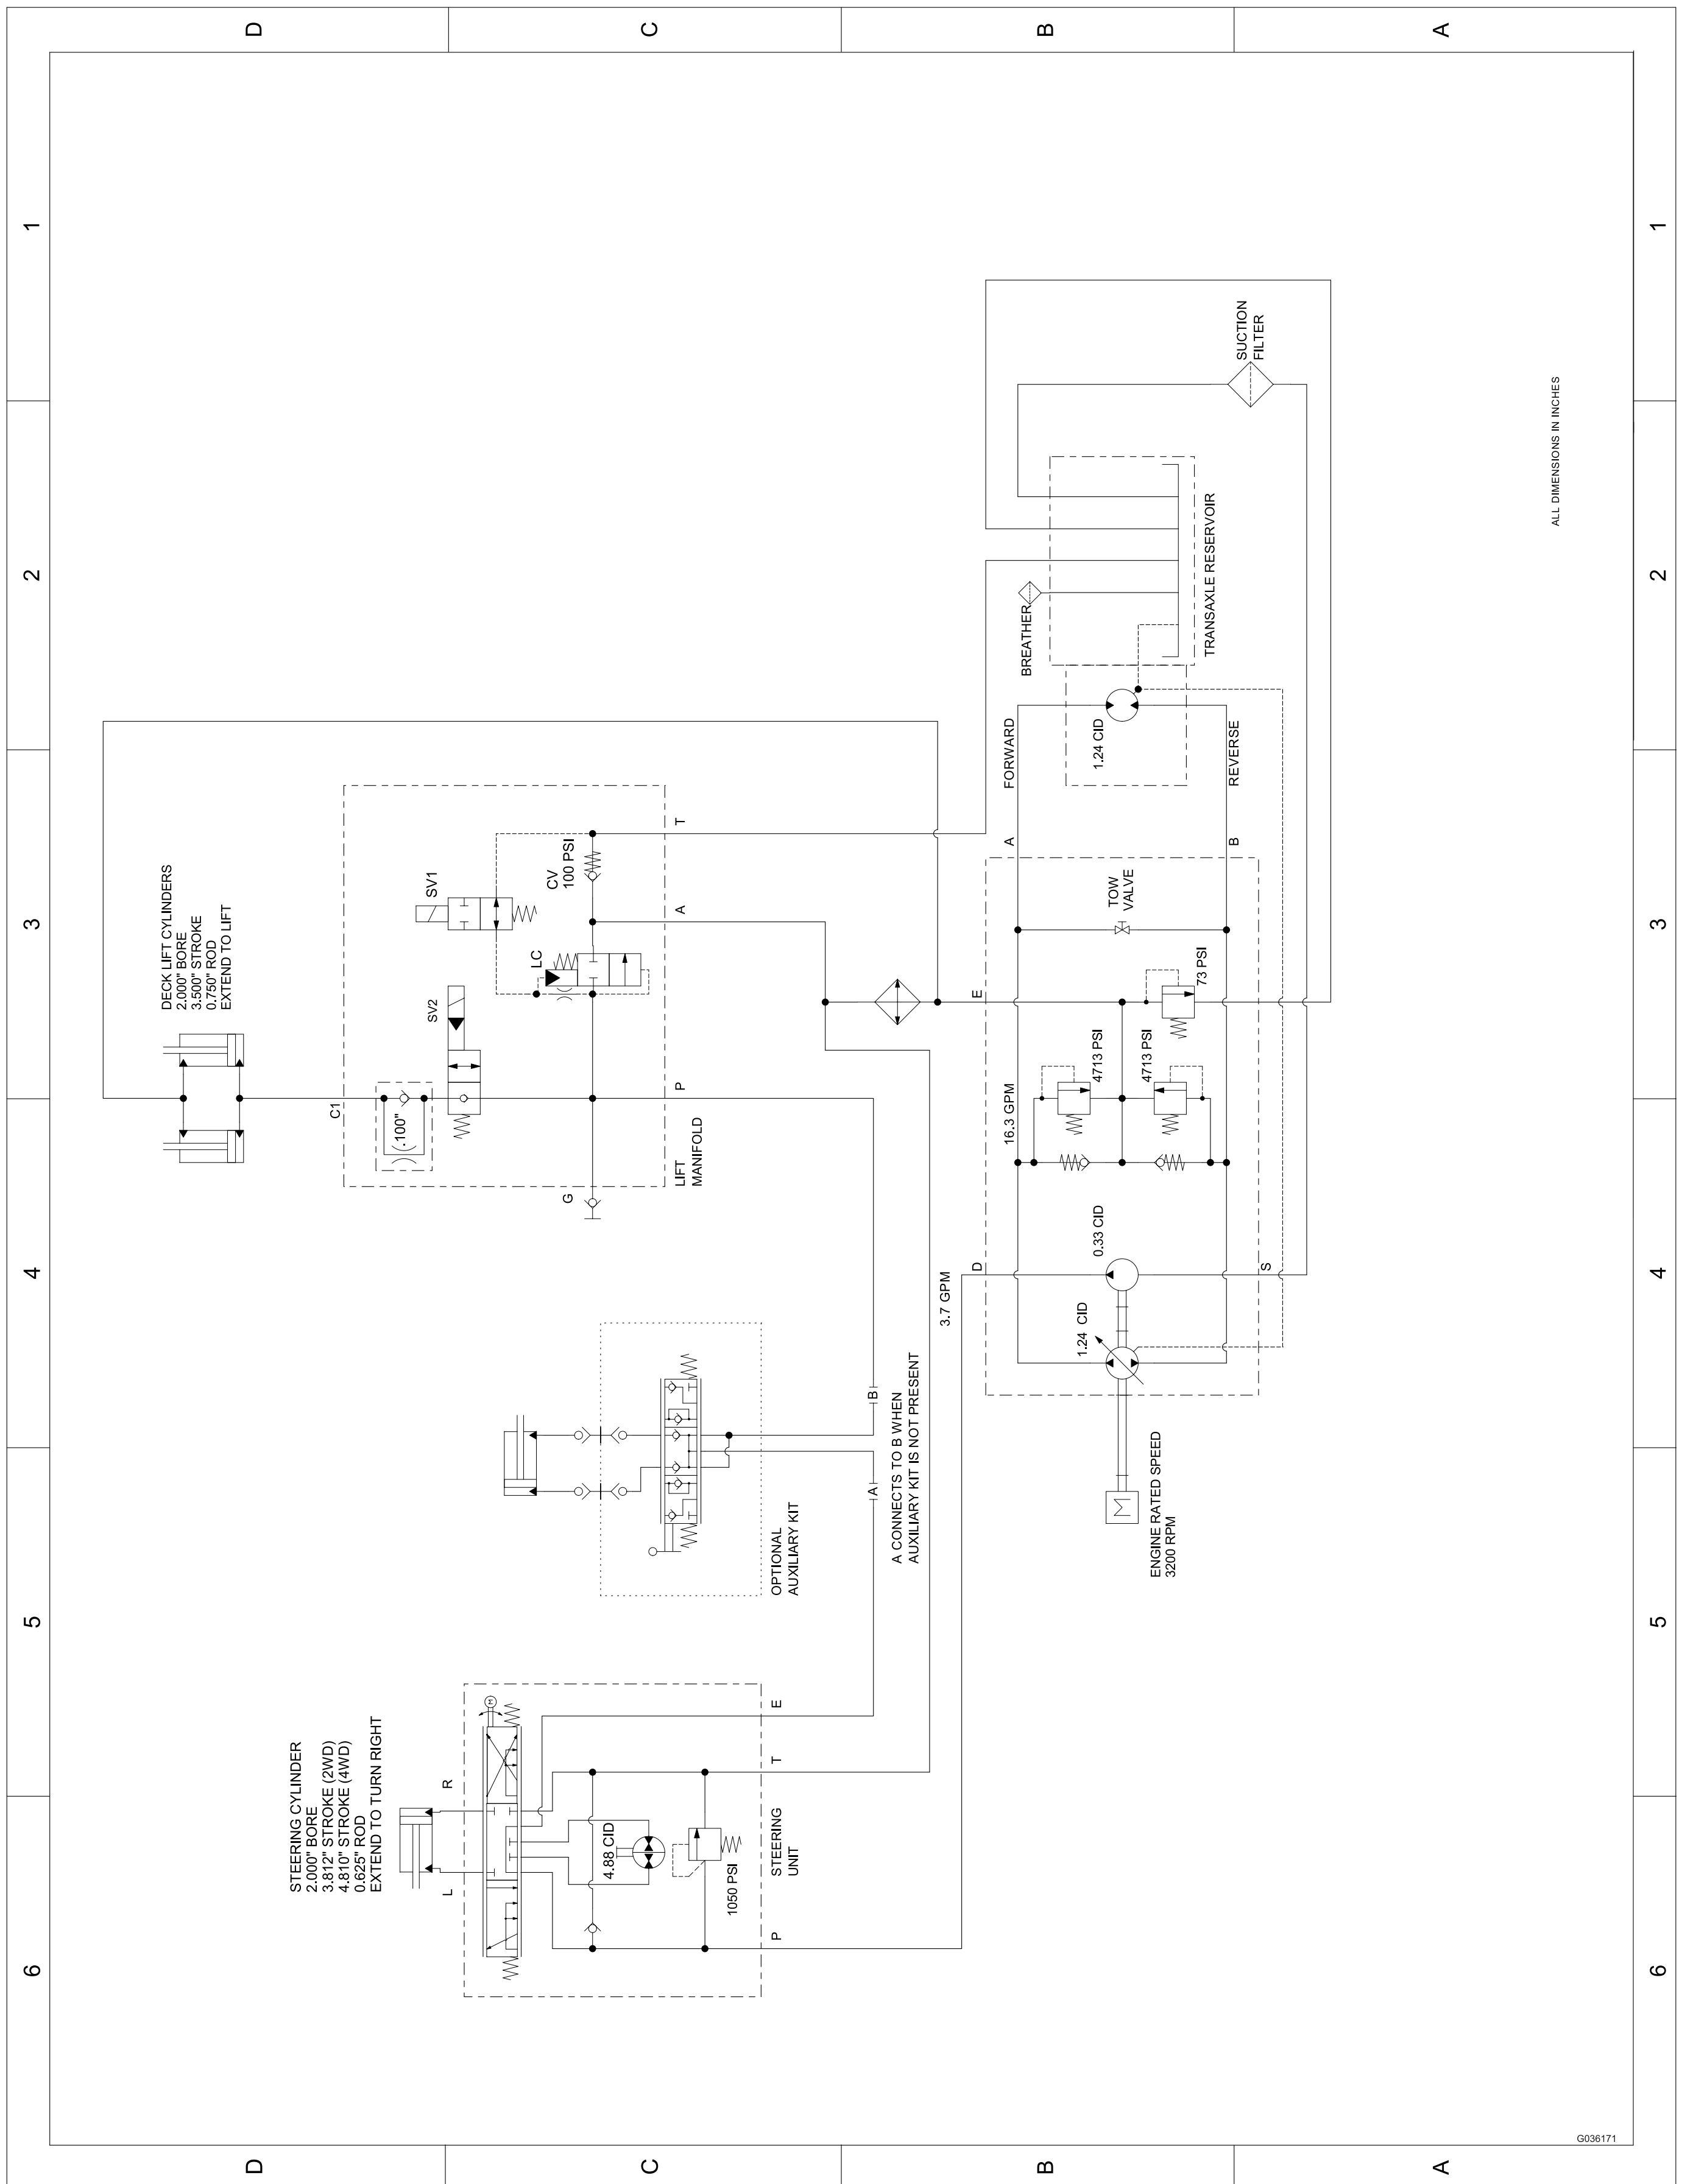

Groundmaster® 3280-D Traction Unit

Model No. 30344—Serial No. 316000001 and Up

Model No. 30345—Serial No. 316000001 and Up

Hydraulic Schematic

Model No. 30344 and 30345
133-6390 Rev B
1 of 1

G036171