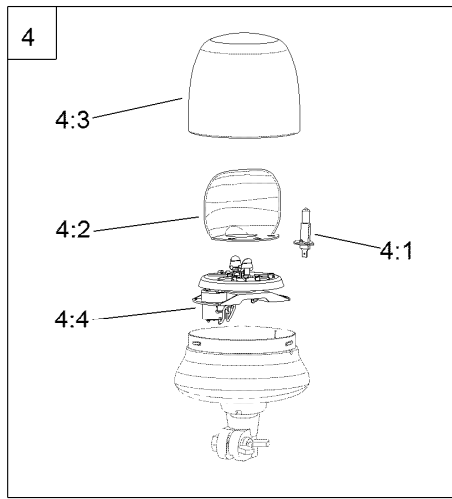

Count on it.

Parts Catalog

ROPS Beacon Kit

**Groundsmaster® 4500-D, 4700-D or
Reelmaster® 7000-D Traction Unit**

Model No. 31577

Beacon Assembly

Ref.	Part Number	Qty.	Description
1	120-9856-03	1	Bracket-Beacon, ROPS
2	119-6727	1	U-Bolt
3	119-8095	1	Socket-Beacon
4	119-8096	1	Beacon ASM
4:1	120-7553	1	Bulb
4:2	120-7554	1	Reflector
4:3	120-7555	1	Cover-Dome, Amber
4:4	120-7556	1	Motor-Beacon
5	104-8301	2	Nut-Flange, NI
6	122-0145	1	Harness-Wire, Beacon
7	122-0746	1	Harness-Wire, Beacon Power
8	95-8999	1	Switch
9	121-8866	1	Fuse-Mini Blade, 10 Amp
10	100-2894	5	Tie-Cable
11	95-0690	3	Pad-Mounting