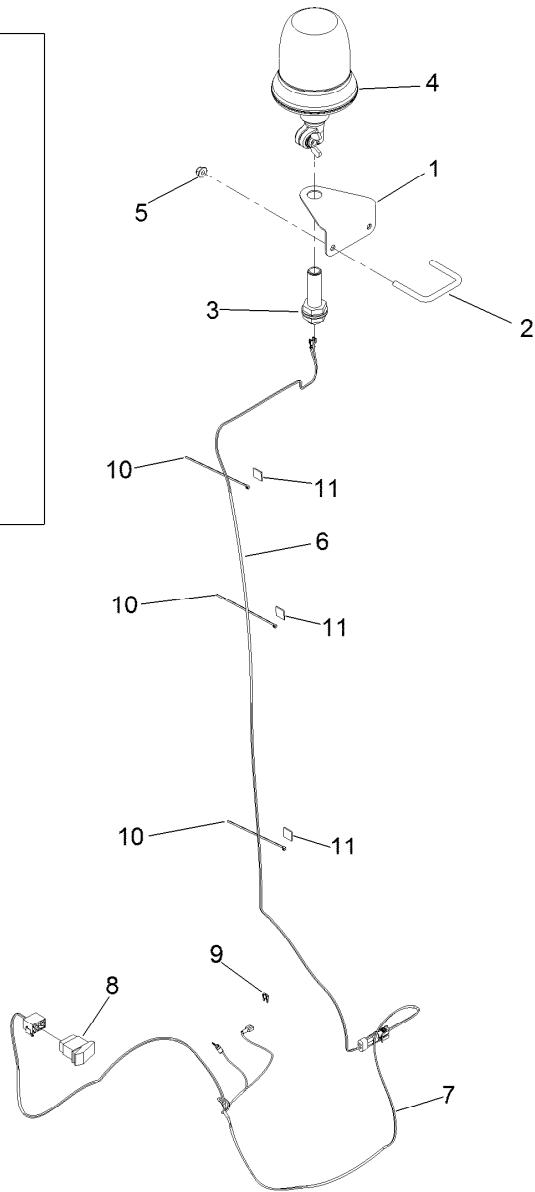

Count on it.

Parts Catalog

ROPS Beacon Kit

**Groundsmaster® 4500-D, 4700-D or
Reelmaster® 7000-D Traction Unit**

Model No. 31577

Beacon Assembly

Ref.	Part Number	Qty.	Description
1	120-9856-03	1	Bracket-Beacon, ROPS
2	119-6727	1	U-Bolt
3	119-8095	1	Socket-Beacon
4	119-8096	1	Beacon ASM
4:1	120-7553	1	Bulb
4:2	120-7554	1	Reflector
4:3	120-7555	1	Cover-Dome, Amber
4:4	120-7556	1	Motor-Beacon
5	104-8301	2	Nut-Flange, NI
6	122-0145	1	Harness-Wire, Beacon
7	122-0746	1	Harness-Wire, Beacon Power
8	95-8999	1	Switch
9	121-8866	1	Fuse-Mini Blade, 10 Amp
10	100-2894	5	Tie-Cable
11	95-0690	3	Pad-Mounting