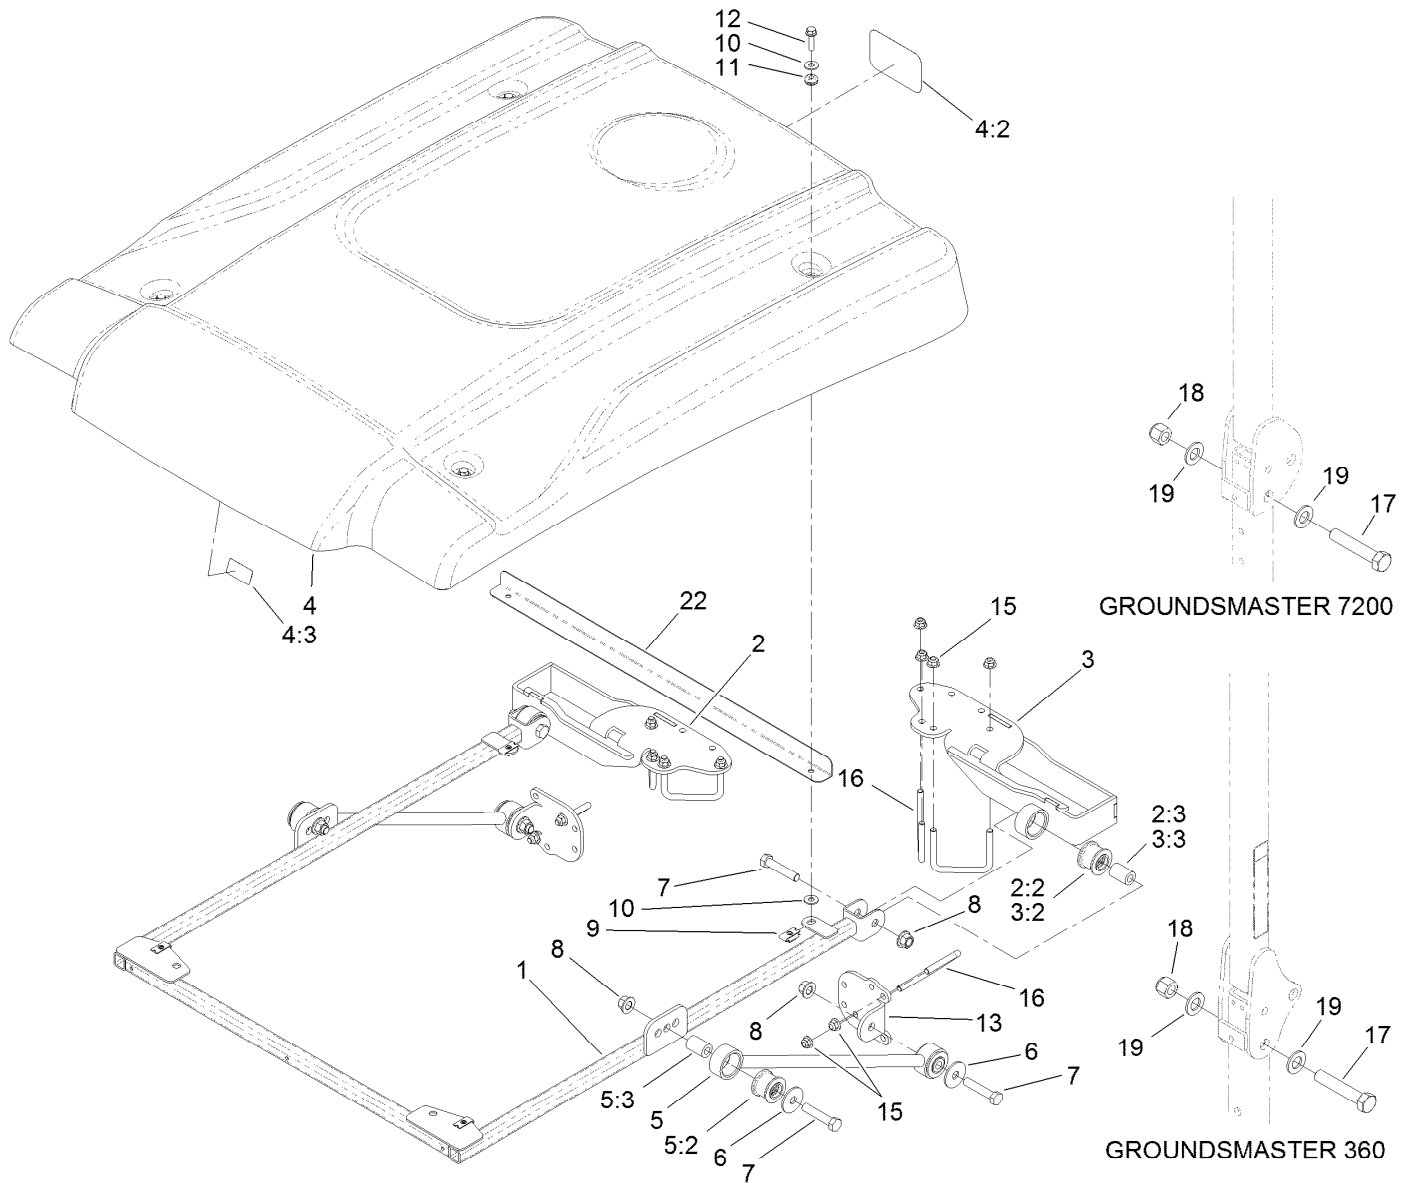

Groundsmaster 360/7200 Sunshade Assembly

Ref.	Part Number	Qty.	Description	Ref.	Part Number	Qty.	Description
1	119-6702-03	1	Frame-Sunshade	5:3	109-5010	2	Spacer
2	119-6744	1	RH ROPS Mounting Bracket ASM	6	86-1990	4	Washer-Thrust
2:2	109-5009	1	Bushing-Suspension, Rubber	7	325-10	6	Screw-HH
2:3	109-5010	1	Spacer	8	99-5107	6	Nut-Lock
3	119-6745	1	LH ROPS Mounting Bracket ASM	9	115-7721	4	Nut-Clip, U
3:2	109-5009	1	Bushing-Suspension, Rubber	10	3256-3	8	Washer-Flat
3:3	109-5010	1	Spacer	11	237-141	4	Grommet-Rubber
4	119-6706	1	Sunshade W/Decal ASM	12	3234-36	4	Screw-HHF
4:2	117-0871	1	Decal	13	119-6732-03	2	Bracket-Mounting, ROPS
4:3	98-4387	1	Decal-Protection, Ear	15	104-8301	12	Nut-Flange, NI
5	109-5013	2	Panhard Rod ASM	16	119-6727	6	U-Bolt
5:2	109-5009	2	Bushing-Suspension, Rubber	17	328-7	2	Screw-HH
				18	3296-51	2	Nut-Lock, NI
				19	3256-28	4	Washer-Flat
				22	121-6261-03	1	Template-Frame