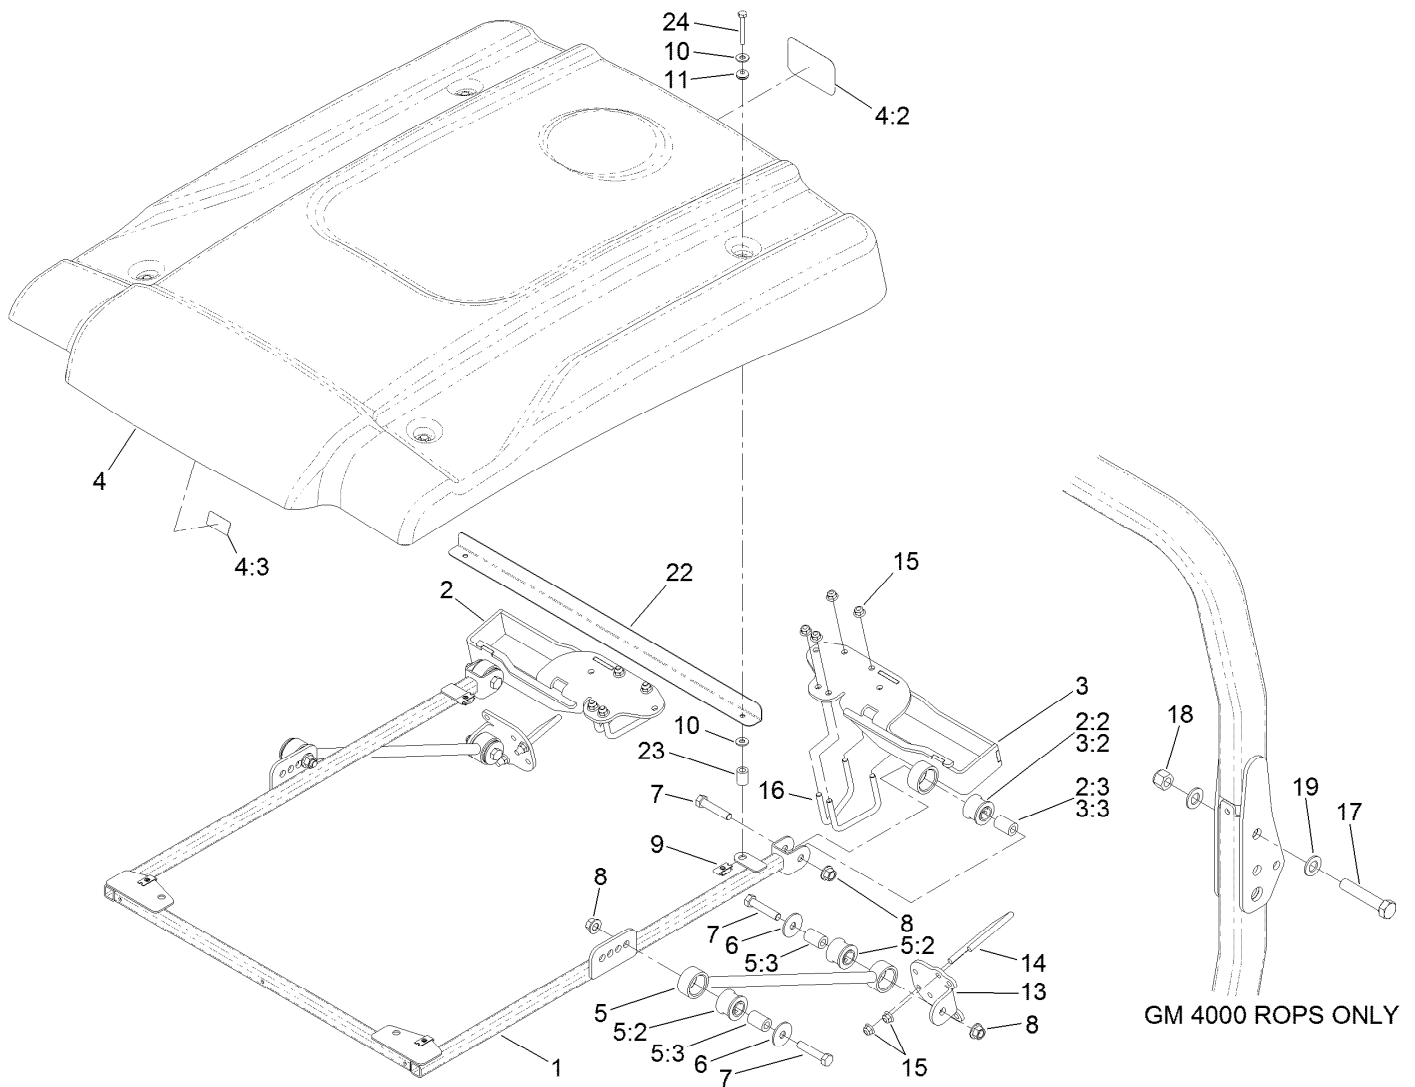

Groundsmaster 4000-D/4100-D and Reelmaster 3555/3575 Sunshade Assembly

Ref.	Part Number	Qty.	Description	Ref.	Part Number	Qty.	Description
1	119-6702-03	1	Frame-Sunshade	5:3	109-5010	2	Spacer
2	119-6744	1	RH ROPS Mounting Bracket ASM	6	86-1990	4	Washer-Thrust
2:2	109-5009	1	Bushing-Suspension, Rubber	7	325-10	6	Screw-HH
2:3	109-5010	1	Spacer	8	99-5107	6	Nut-Lock
3	119-6745	1	LH ROPS Mounting Bracket ASM	9	115-7721	4	Nut-Clip, U
3:2	109-5009	1	Bushing-Suspension, Rubber	10	3256-3	8	Washer-Flat
3:3	109-5010	1	Spacer	11	237-141	4	Grommet-Rubber
4	119-6706	1	Sunshade W/Decal ASM	13	119-6732-03	2	Bracket-Mounting, ROPS
4:2	117-0871	1	Decal	14	100-7067	6	U-Bolt (4 Inch)
4:3	98-4387	1	Decal-Protection, Ear	15	104-8301	12	Nut-Flange, NI
5	109-5013	2	Panhard Rod ASM	16	119-6727	6	U-Bolt
5:2	109-5009	2	Bushing-Suspension, Rubber	17	328-7	2	Screw-HH
				18	3296-51	2	Nut-Lock, NI
				19	3256-28	4	Washer-Flat
				22	121-6261-03	1	Template-Frame
				23	106-5620	4	Tube-Interlock
				24	322-11	4	Screw-HH