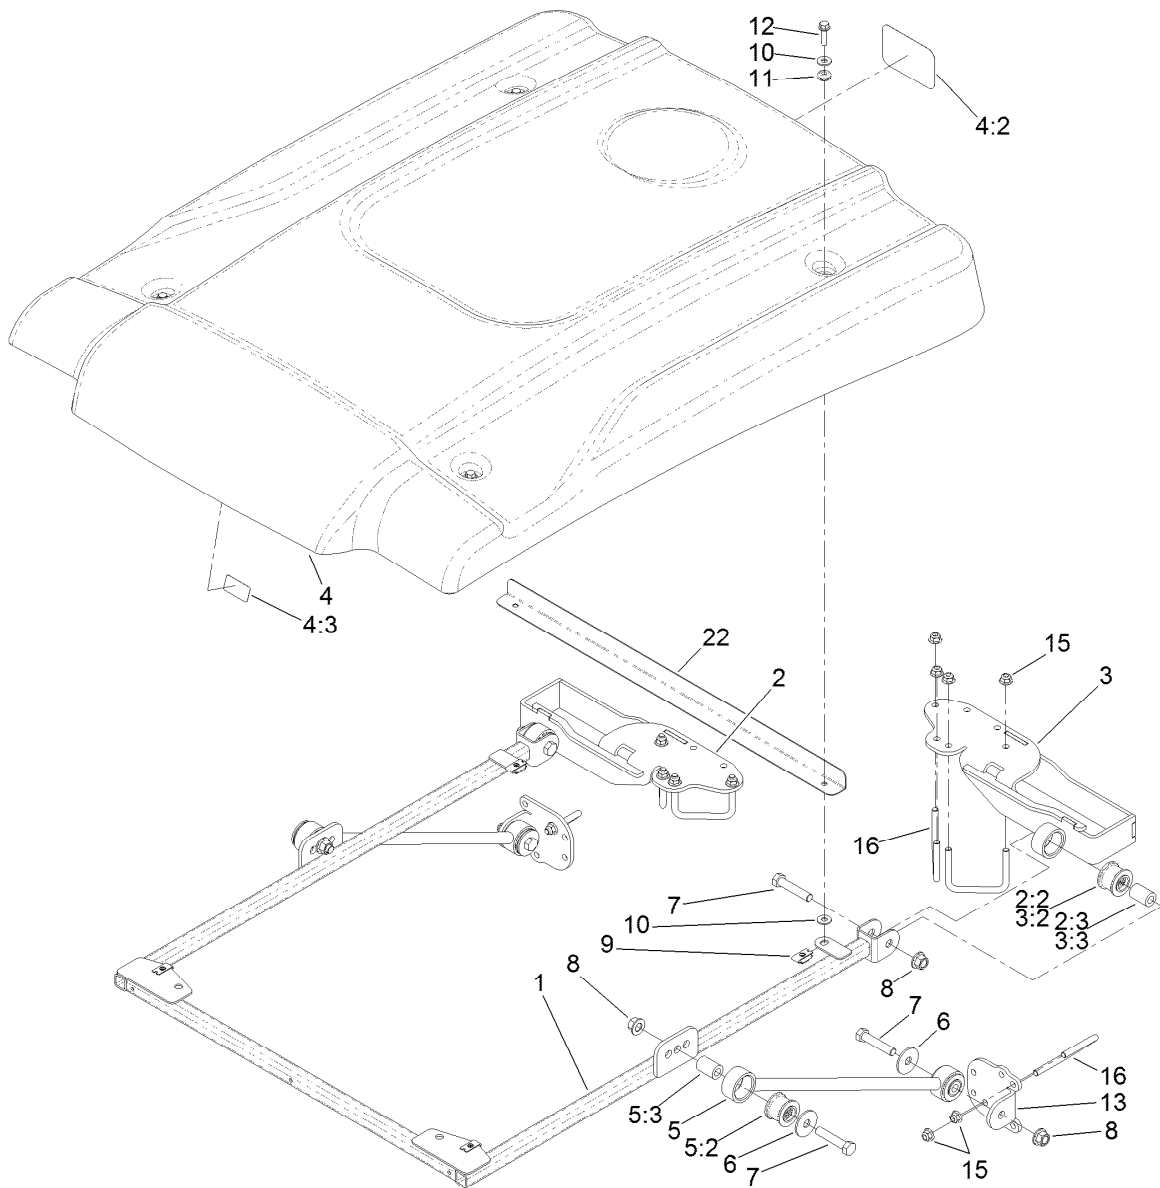

Groundsmaster 4300-D and Reelmaster 5010 Sunshade Assembly

<i>Ref.</i>	<i>Part Number</i>	<i>Qty.</i>	<i>Description</i>	<i>Ref.</i>	<i>Part Number</i>	<i>Qty.</i>	<i>Description</i>
1	119-6702-03	1	Frame-Sunshade	5:2	109-5009	2	Bushing-Suspension, Rubber
2	119-6744	1	RH ROPS Mounting Bracket ASM	5:3	109-5010	2	Spacer
2:2	109-5009	1	Bushing-Suspension, Rubber	6	86-1990	4	Washer-Thrust
2:3	109-5010	1	Spacer	7	325-10	6	Screw-HH
3	119-6745	1	LH ROPS Mounting Bracket ASM	8	99-5107	6	Nut-Lock
3:2	109-5009	1	Bushing-Suspension, Rubber	9	115-7721	4	Nut-Clip, U
3:3	109-5010	1	Spacer	10	3256-3	8	Washer-Flat
4	119-6706	1	Sunshade W/Decal ASM	11	237-141	4	Grommet-Rubber
4:2	117-0871	1	Decal	12	3234-36	4	Screw-HHF
4:3	98-4387	1	Decal-Protection, Ear	13	119-6732-03	2	Bracket-Mounting, ROPS
5	109-5013	2	Panhard Rod ASM	15	104-8301	12	Nut-Flange, NI
				16	119-6727	6	U-Bolt
				22	121-6261-03	1	Template-Frame