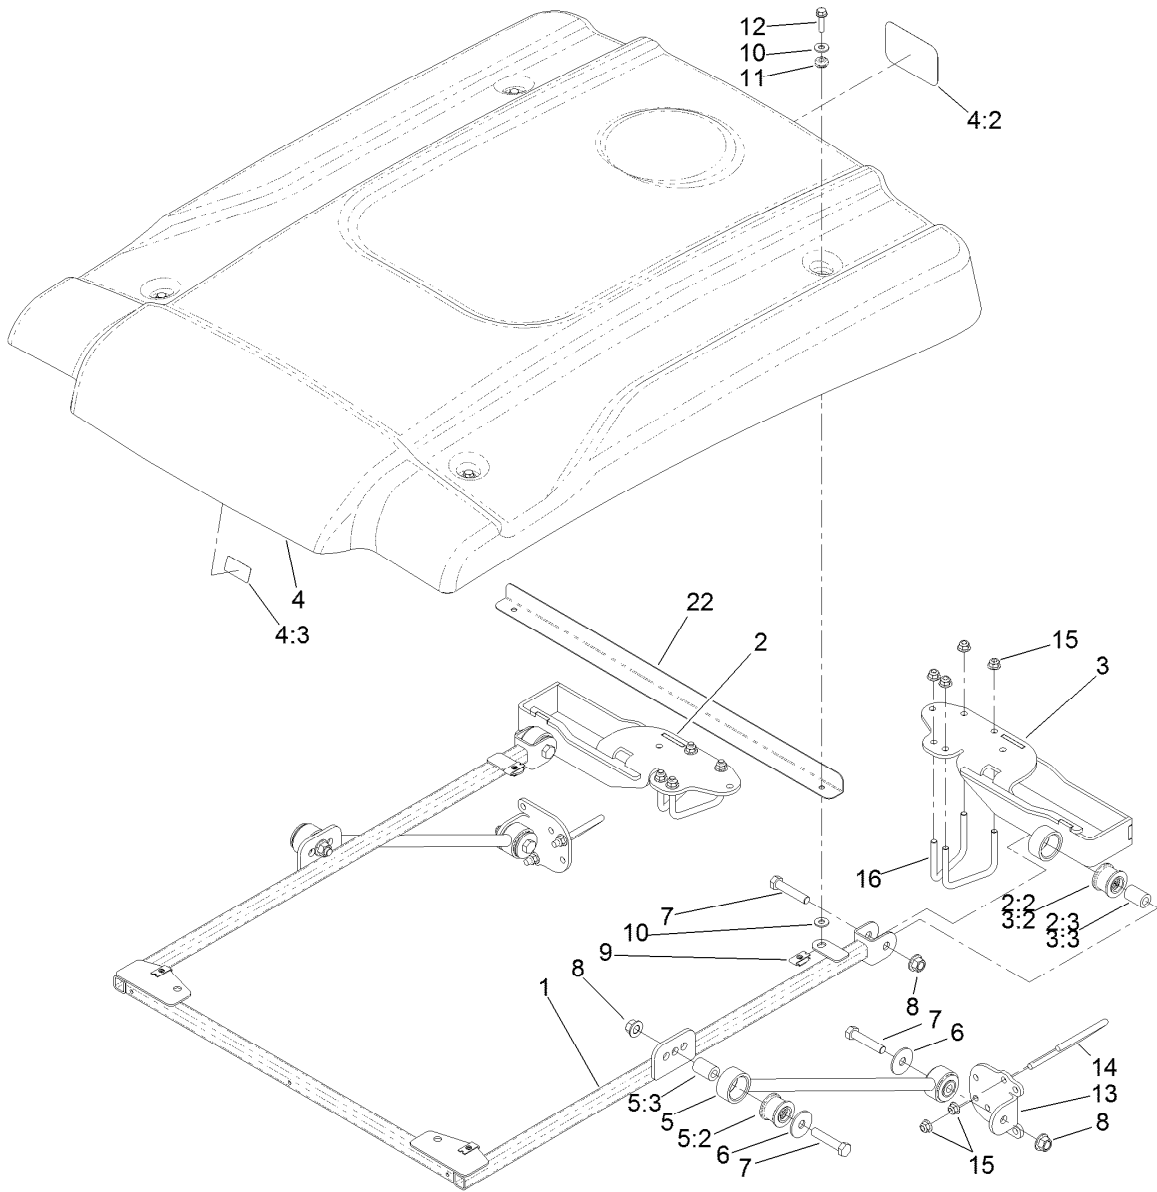

Groundsmaster 4500-D/4700-D and Reelmaster 6500-D/6700-D/7000-D Sunshade Assembly

<i>Ref.</i>	<i>Part Number</i>	<i>Qty.</i>	<i>Description</i>	<i>Ref.</i>	<i>Part Number</i>	<i>Qty.</i>	<i>Description</i>
1	119-6702-03	1	Frame-Sunshade	5:2	109-5009	2	Bushing-Suspension, Rubber
2	119-6744	1	RH ROPS Mounting Bracket ASM	5:3	109-5010	2	Spacer
2:2	109-5009	1	Bushing-Suspension, Rubber	6	86-1990	4	Washer-Thrust
2:3	109-5010	1	Spacer	7	325-10	6	Screw-HH
3	119-6745	1	LH ROPS Mounting Bracket ASM	8	99-5107	6	Nut-Lock
3:2	109-5009	1	Bushing-Suspension, Rubber	9	115-7721	4	Nut-Clip, U
3:3	109-5010	1	Spacer	10	3256-3	8	Washer-Flat
4	119-6706	1	Sunshade W/Decal ASM	11	237-141	4	Grommet-Rubber
4:2	117-0871	1	Decal	12	3234-36	4	Screw-HHF
4:3	98-4387	1	Decal-Protection, Ear	13	119-6732-03	2	Bracket-Mounting, ROPS
5	109-5013	2	Panhard Rod ASM	14	100-7067	6	U-Bolt (4 Inch)
				15	104-8301	12	Nut-Flange, NI
				16	119-6727	6	U-Bolt
				22	121-6261-03	1	Template-Frame