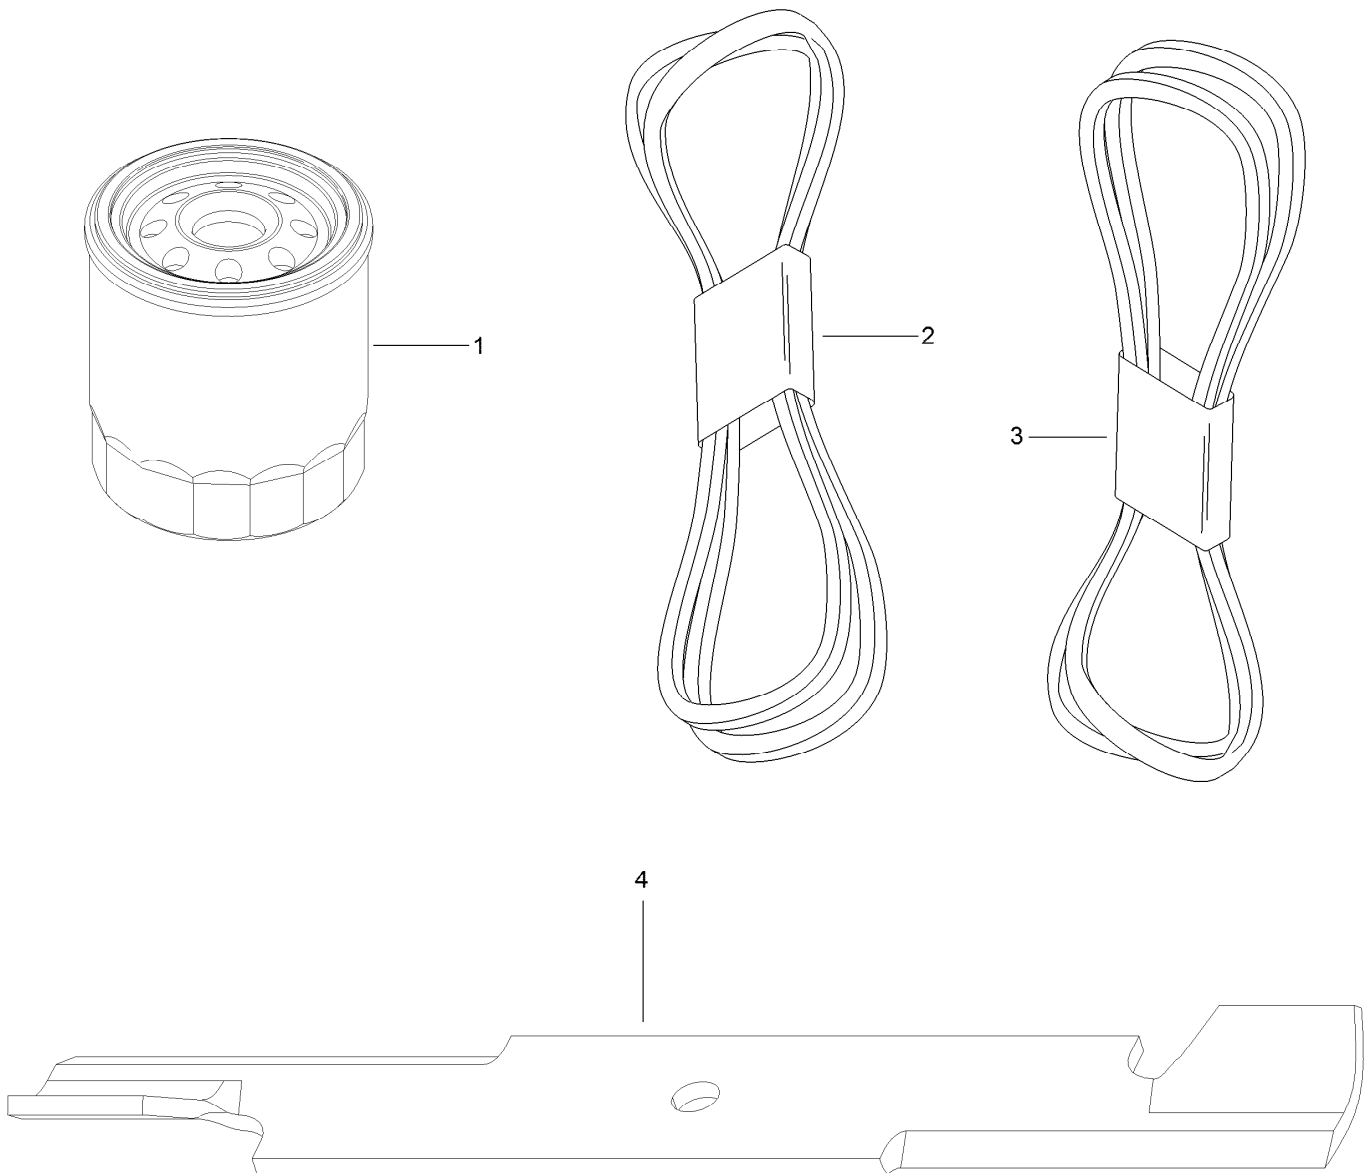

Count on it.

Parts Catalog

MVP Belt and Blade Kit

**TITAN® HD 1500 or 2000 Series Riding
Mower with 60in Deck**

Model No. 127-6793

MVP Belt and Blade Kit No. 127-6793

<i>Ref.</i>	<i>Part Number</i>	<i>Qty.</i>	<i>Description</i>
1	109-3321	2	Element-Oil Filter, HYD
2	126-5993	1	Belt-V
3	126-7733	1	Belt, Deck Drive
4	133-2127	3	Blade-Rotary, 20.5In (Hi Flow)