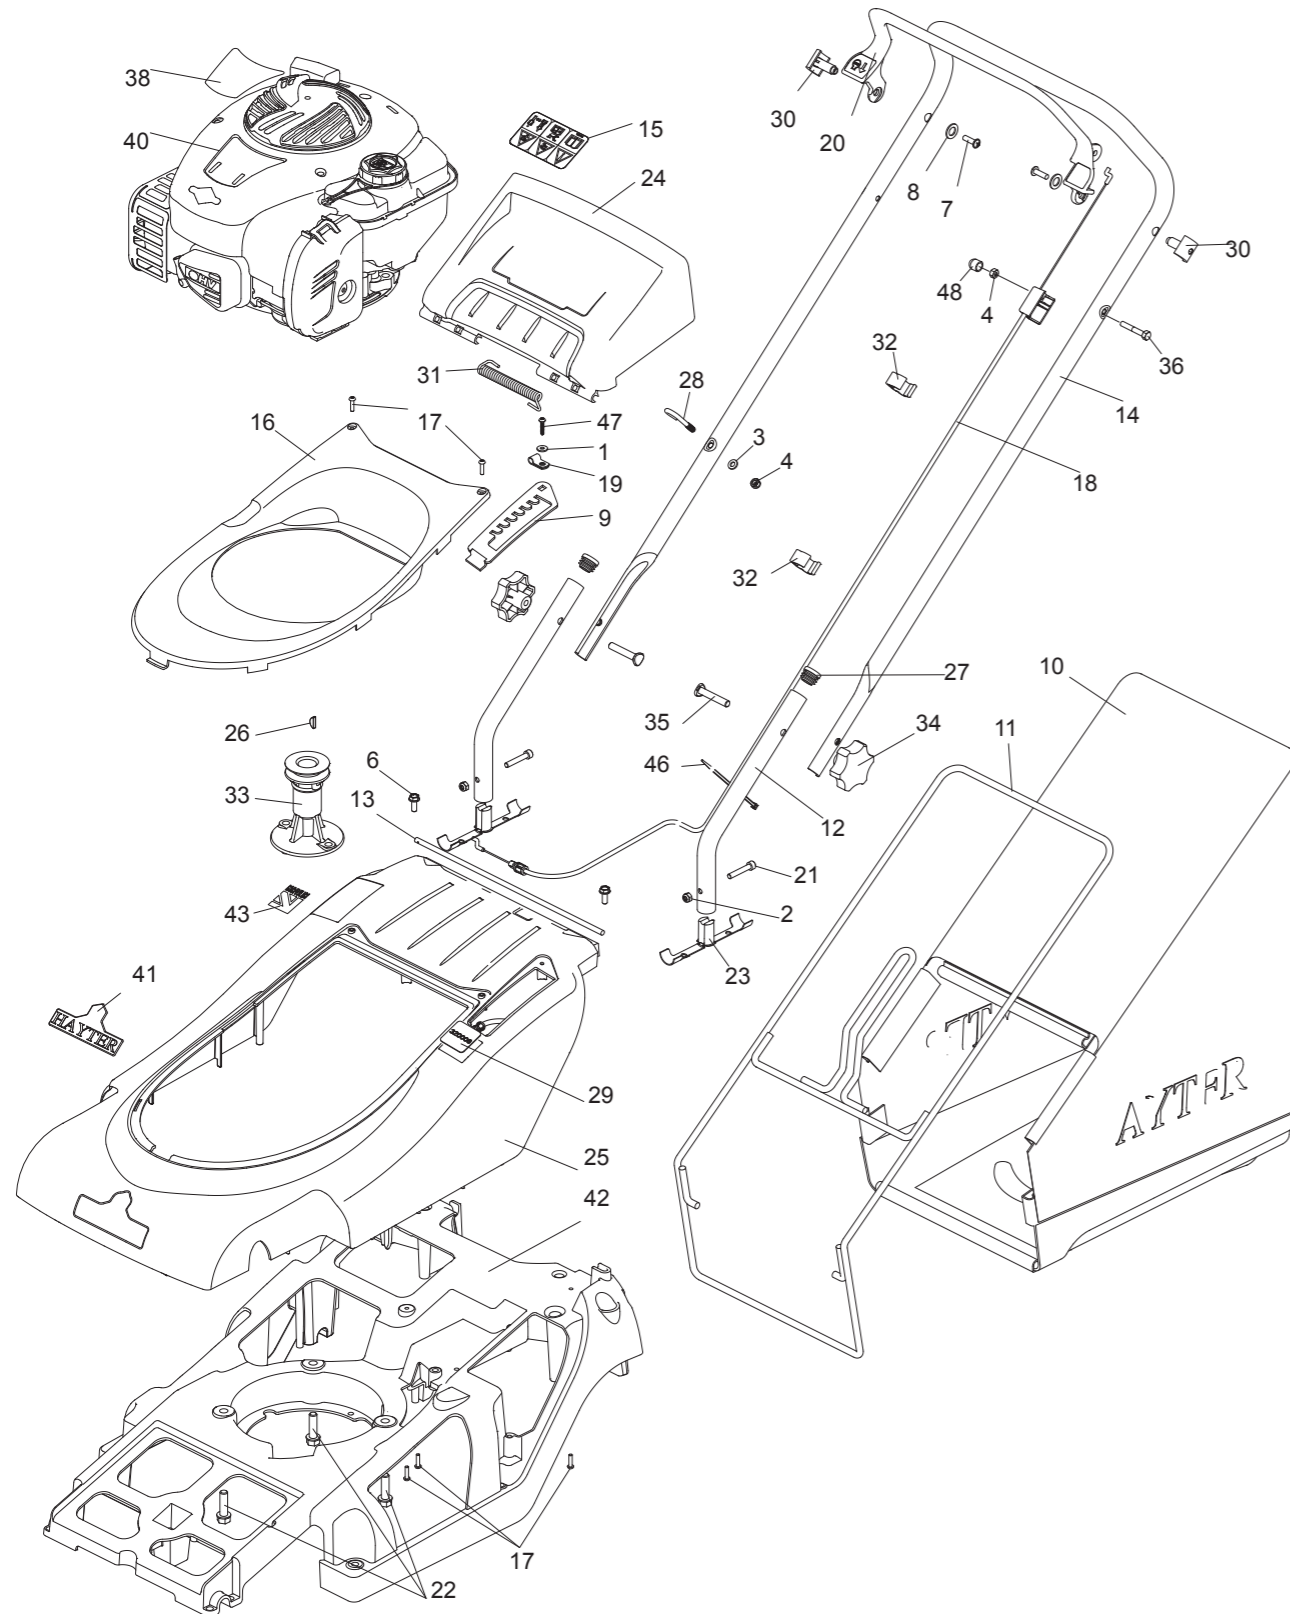

From Serial: 316000965 and up

Upper Mainframe

Upper Mainframe

Item No	Description	Part No.	QTY	Item Note
1	WASHER	09257	1	
2	NUT-NYLOC	09438	2	
3	WASHER-PLAIN	09472	1	
4	NUT-NYLOC	09544	2	
6	SCREW-TAPTITE	09575	2	
7	SCREW	09687	2	
8	WASHER-NYLON	09688	2	
9	PLATE-HOC	111-0040	1	
10	GRASS BAG ASSEMBLY	111-0042	1	
11	FRAME-GRASSBAG	111-0045-03	1	
12	HANDLEBARS-LOWER	111-0051-03	2	
13	BAR-HINGE	111-0056	1	
14	HANDLEBARS	111-0079-03	1	
15	DECAL-SAFETY	111-0083	1	
16	MOULDING-TRIM	111-0089	1	
17	SCREW	111-0094	5	
18	CABLE-BRAKE ENGINE	111-0096	1	
19	CLIP-P	111-0098	1	
20	BAILARM	340179	1	
21	SCREW-SOCKET	111-0118	2	
22	SCREW-TAPTITE UNC	09349	3	
23	PLUG-HANDLEBAR	111-0960	2	
24	MOULDING-DEFLECTOR REAR	111-1043	1	
25	MOULDING - UPPER	111-1054	1	
26	KEY-WOODRUFF	1662	1	
27	PLUG-TUBE	300160	2	
28	GUIDE-ROPE	305093	1	
29	DECAL-HOC	320006	1	
30	PIN-PIVOT	340182	2	
31	SPRING-DEFLECTOR	410030	1	
32	GUIDE-CABLE	410037	2	
33	CARRIER-BLADE	410078	1	
34	KNOB-HANDLEBAR	480088	2	
35	BOLT-HANDLEBAR	HY226024	2	
36	SCREW-HH	ZBH1F040U	1	
38	ENGINE-BRIGGS 450 E SERIES	111-7073	1	
40	DECAL ENGINE SPIRIT 41	111-7093	1	
41	DECAL	410087	1	
42	CHASSIS	111-0031-07	1	
43	DECAL - MADE IN BRITAIN	111-7722	1	
46	TIE-CABLE	HY3966	1	
47	M4 X 20 PLASTITE SCREW	111-6806	1	
48	CAP - PLASTIC	343025	1	