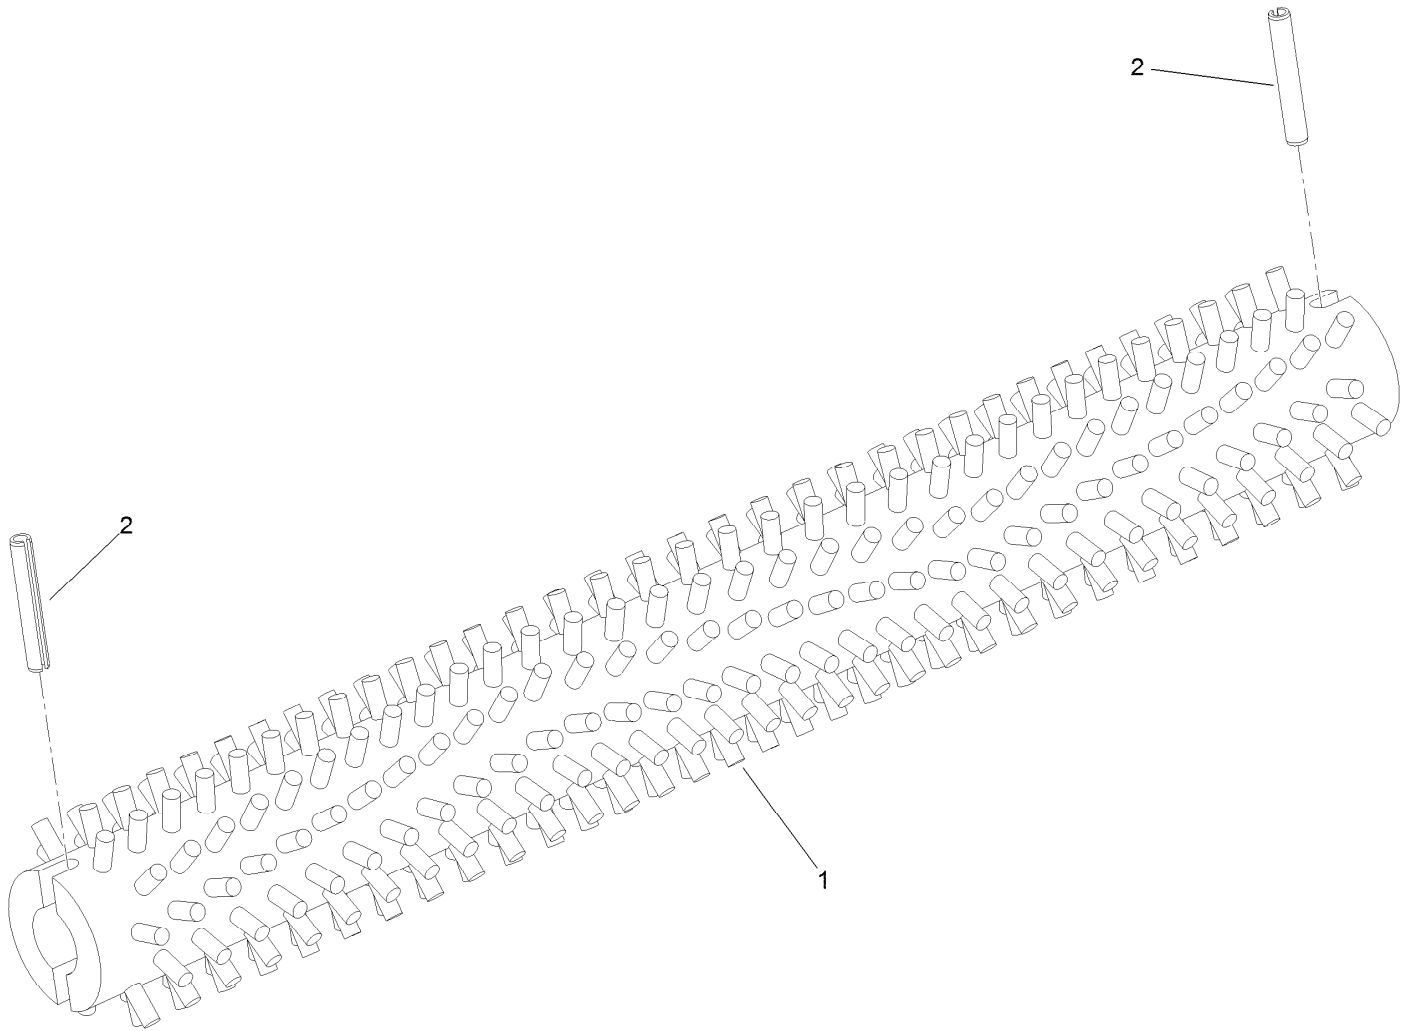

Count on it.

Parts Catalog

18in Grooming Brush Kit

Model No. 127-1545

Model No. 127-1546

Grooming Brush Assembly No. 127-1546

<i>Ref.</i>	<i>Part Number</i>	<i>Qty.</i>	<i>Description</i>
1		1	Brush-Wave, Stiff (18 Inch) ●
2	127-1564	2	Pin-Spring, Slotted

● Not serviced separately

Grooming Brush Assembly No. 127-1545

<i>Ref.</i>	<i>Part Number</i>	<i>Qty.</i>	<i>Description</i>
1		1	Brush-Wave, Soft (18 Inch) ●
2	127-1564	2	Pin-Spring, Slotted

● Not serviced separately