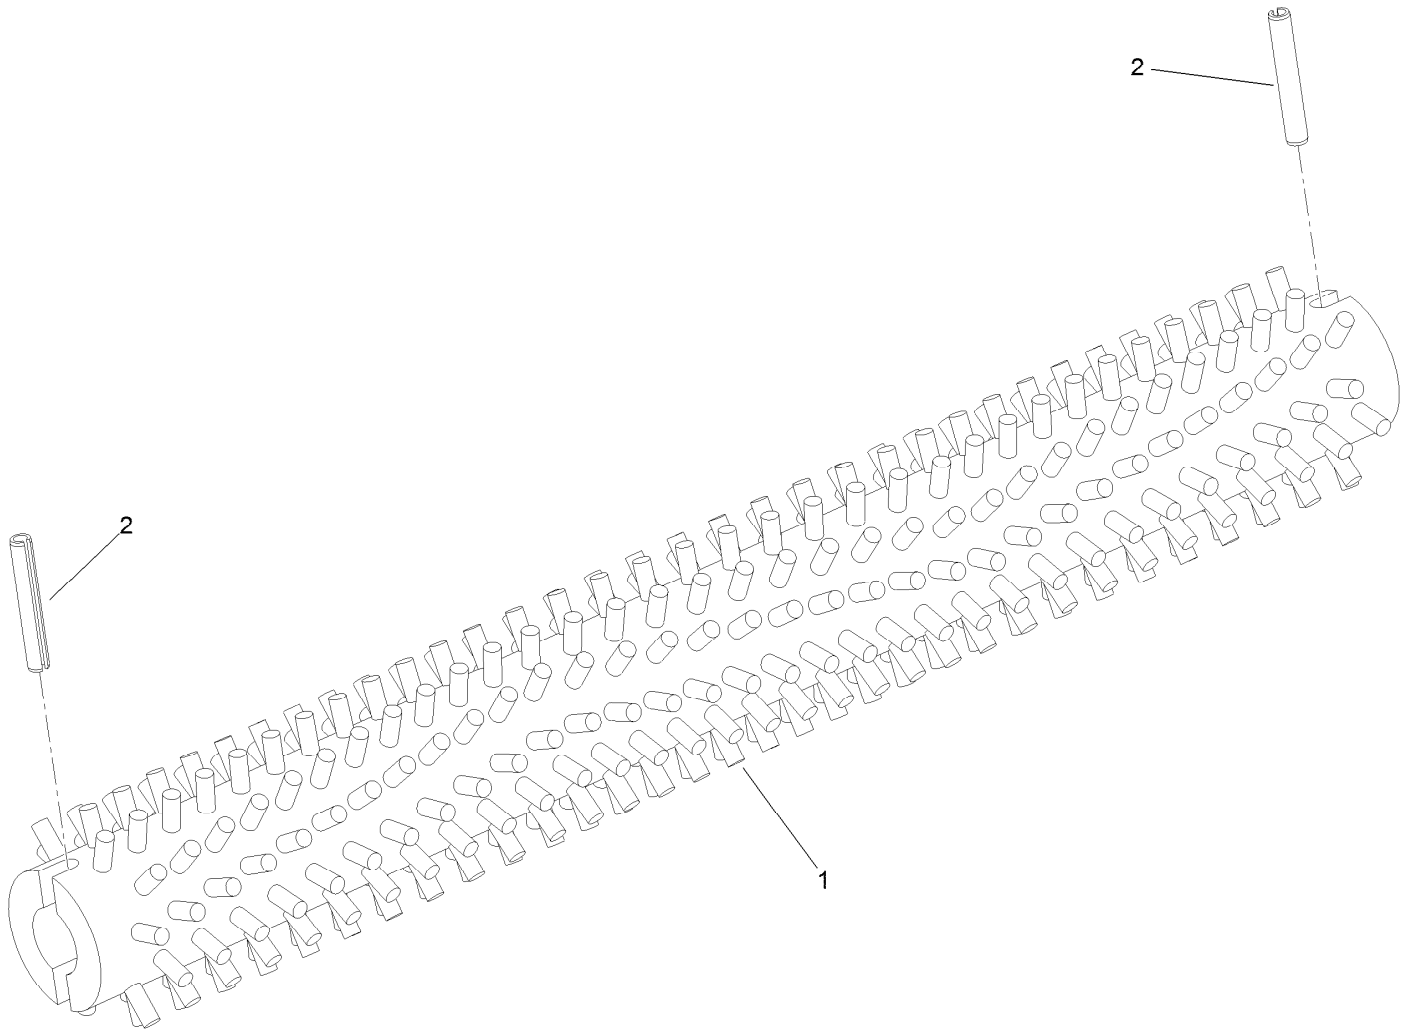

Count on it.

Parts Catalog

18in Grooming Brush Kit

Model No. 127-1545

Model No. 127-1546

Grooming Brush Assembly No. 127-1546

<i>Ref.</i>	<i>Part Number</i>	<i>Qty.</i>	<i>Description</i>
1		1	Brush-Wave, Stiff (18 Inch) ●
2	127-1564	2	Pin-Spring, Slotted

● Not serviced separately

Grooming Brush Assembly No. 127-1545

<i>Ref.</i>	<i>Part Number</i>	<i>Qty.</i>	<i>Description</i>
1		1	Brush-Wave, Soft (18 Inch) ●
2	127-1564	2	Pin-Spring, Slotted

● Not serviced separately