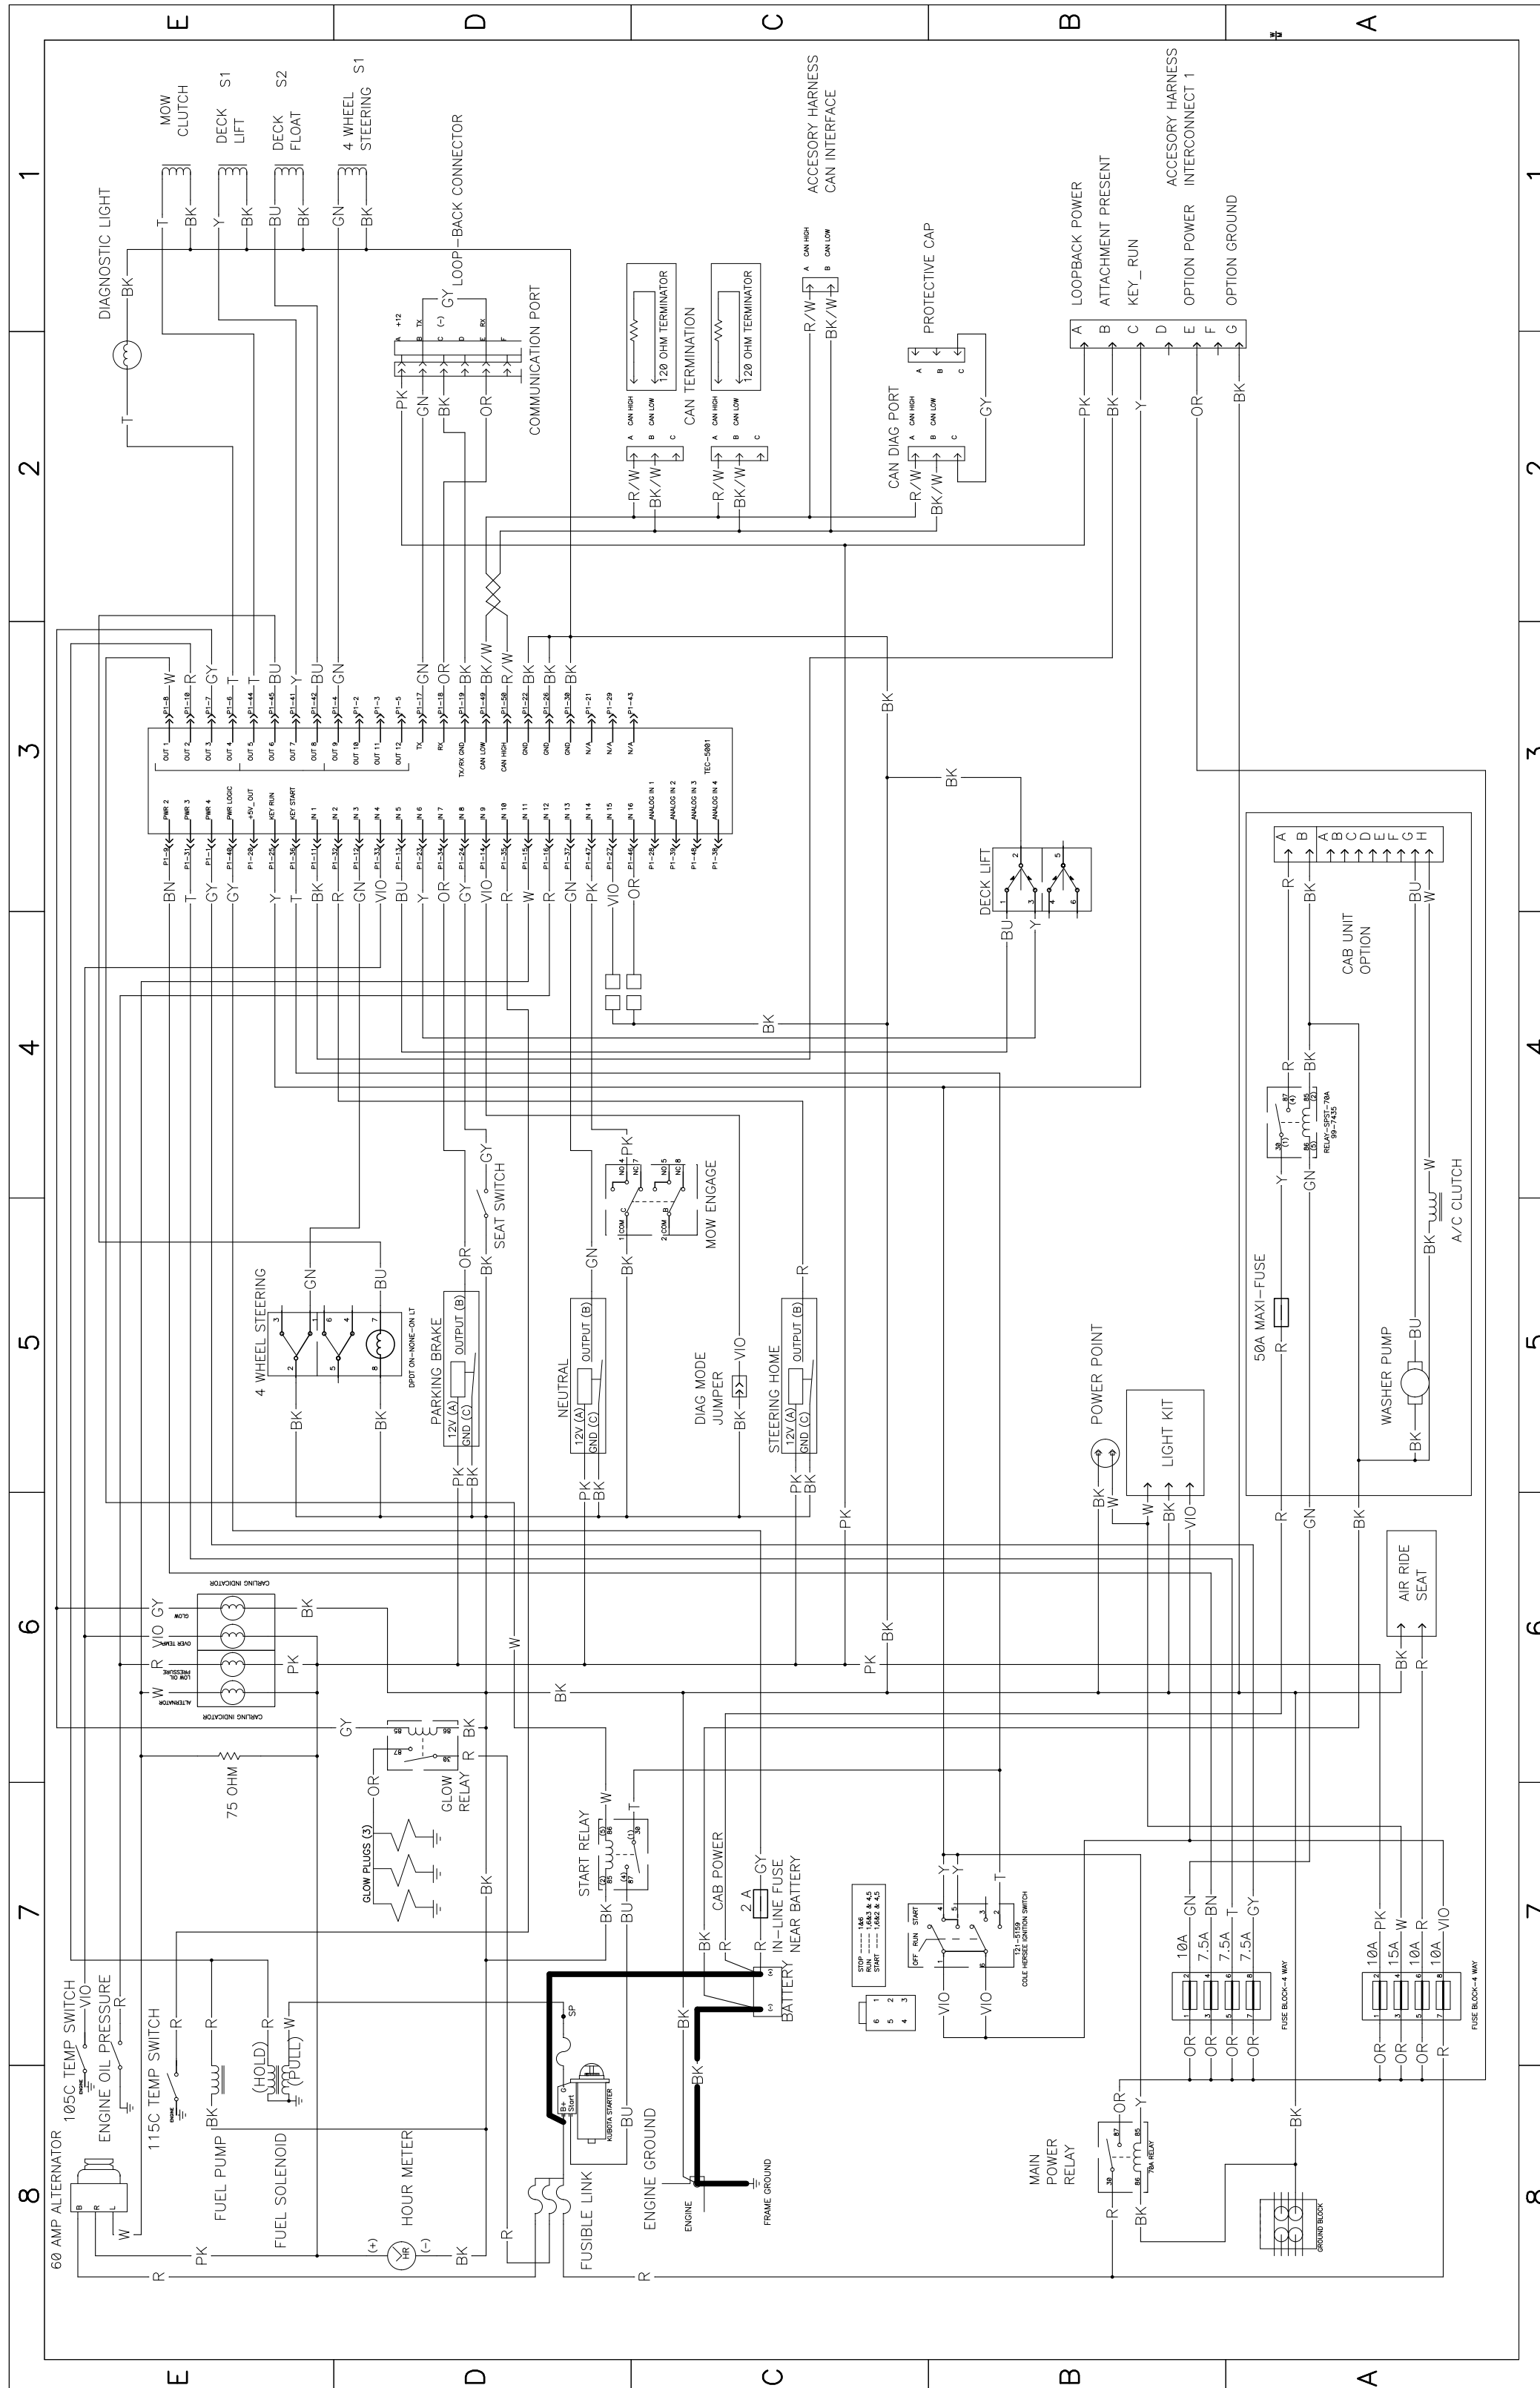

Groundsmaster® 360 4-Wheel Drive Multi-Purpose Machine

Model No. 30537—Serial No. 314000001 and Up
 Model No. 30538—Serial No. 314000001 and Up
 Model No. 30539—Serial No. 314000001 and Up
 Model No. 30540—Serial No. 314000001 and Up
 Model No. 30541—Serial No. 314000001 and Up
 Model No. 30542—Serial No. 314000001 and Up
 Model No. 31222—Serial No. 314000001 and Up
 Model No. 31223—Serial No. 314000001 and Up
 Model No. 31230—Serial No. 316000001 and Up
 Model No. 31236—Serial No. 315000001 and Up

Electrical Schematic

Model No. 30537, 30538, 30539, 30540, 30541, 30542, 31222, 31223, 31230, and 31236
 122-0171 Rev B
 1 of 1

G038504