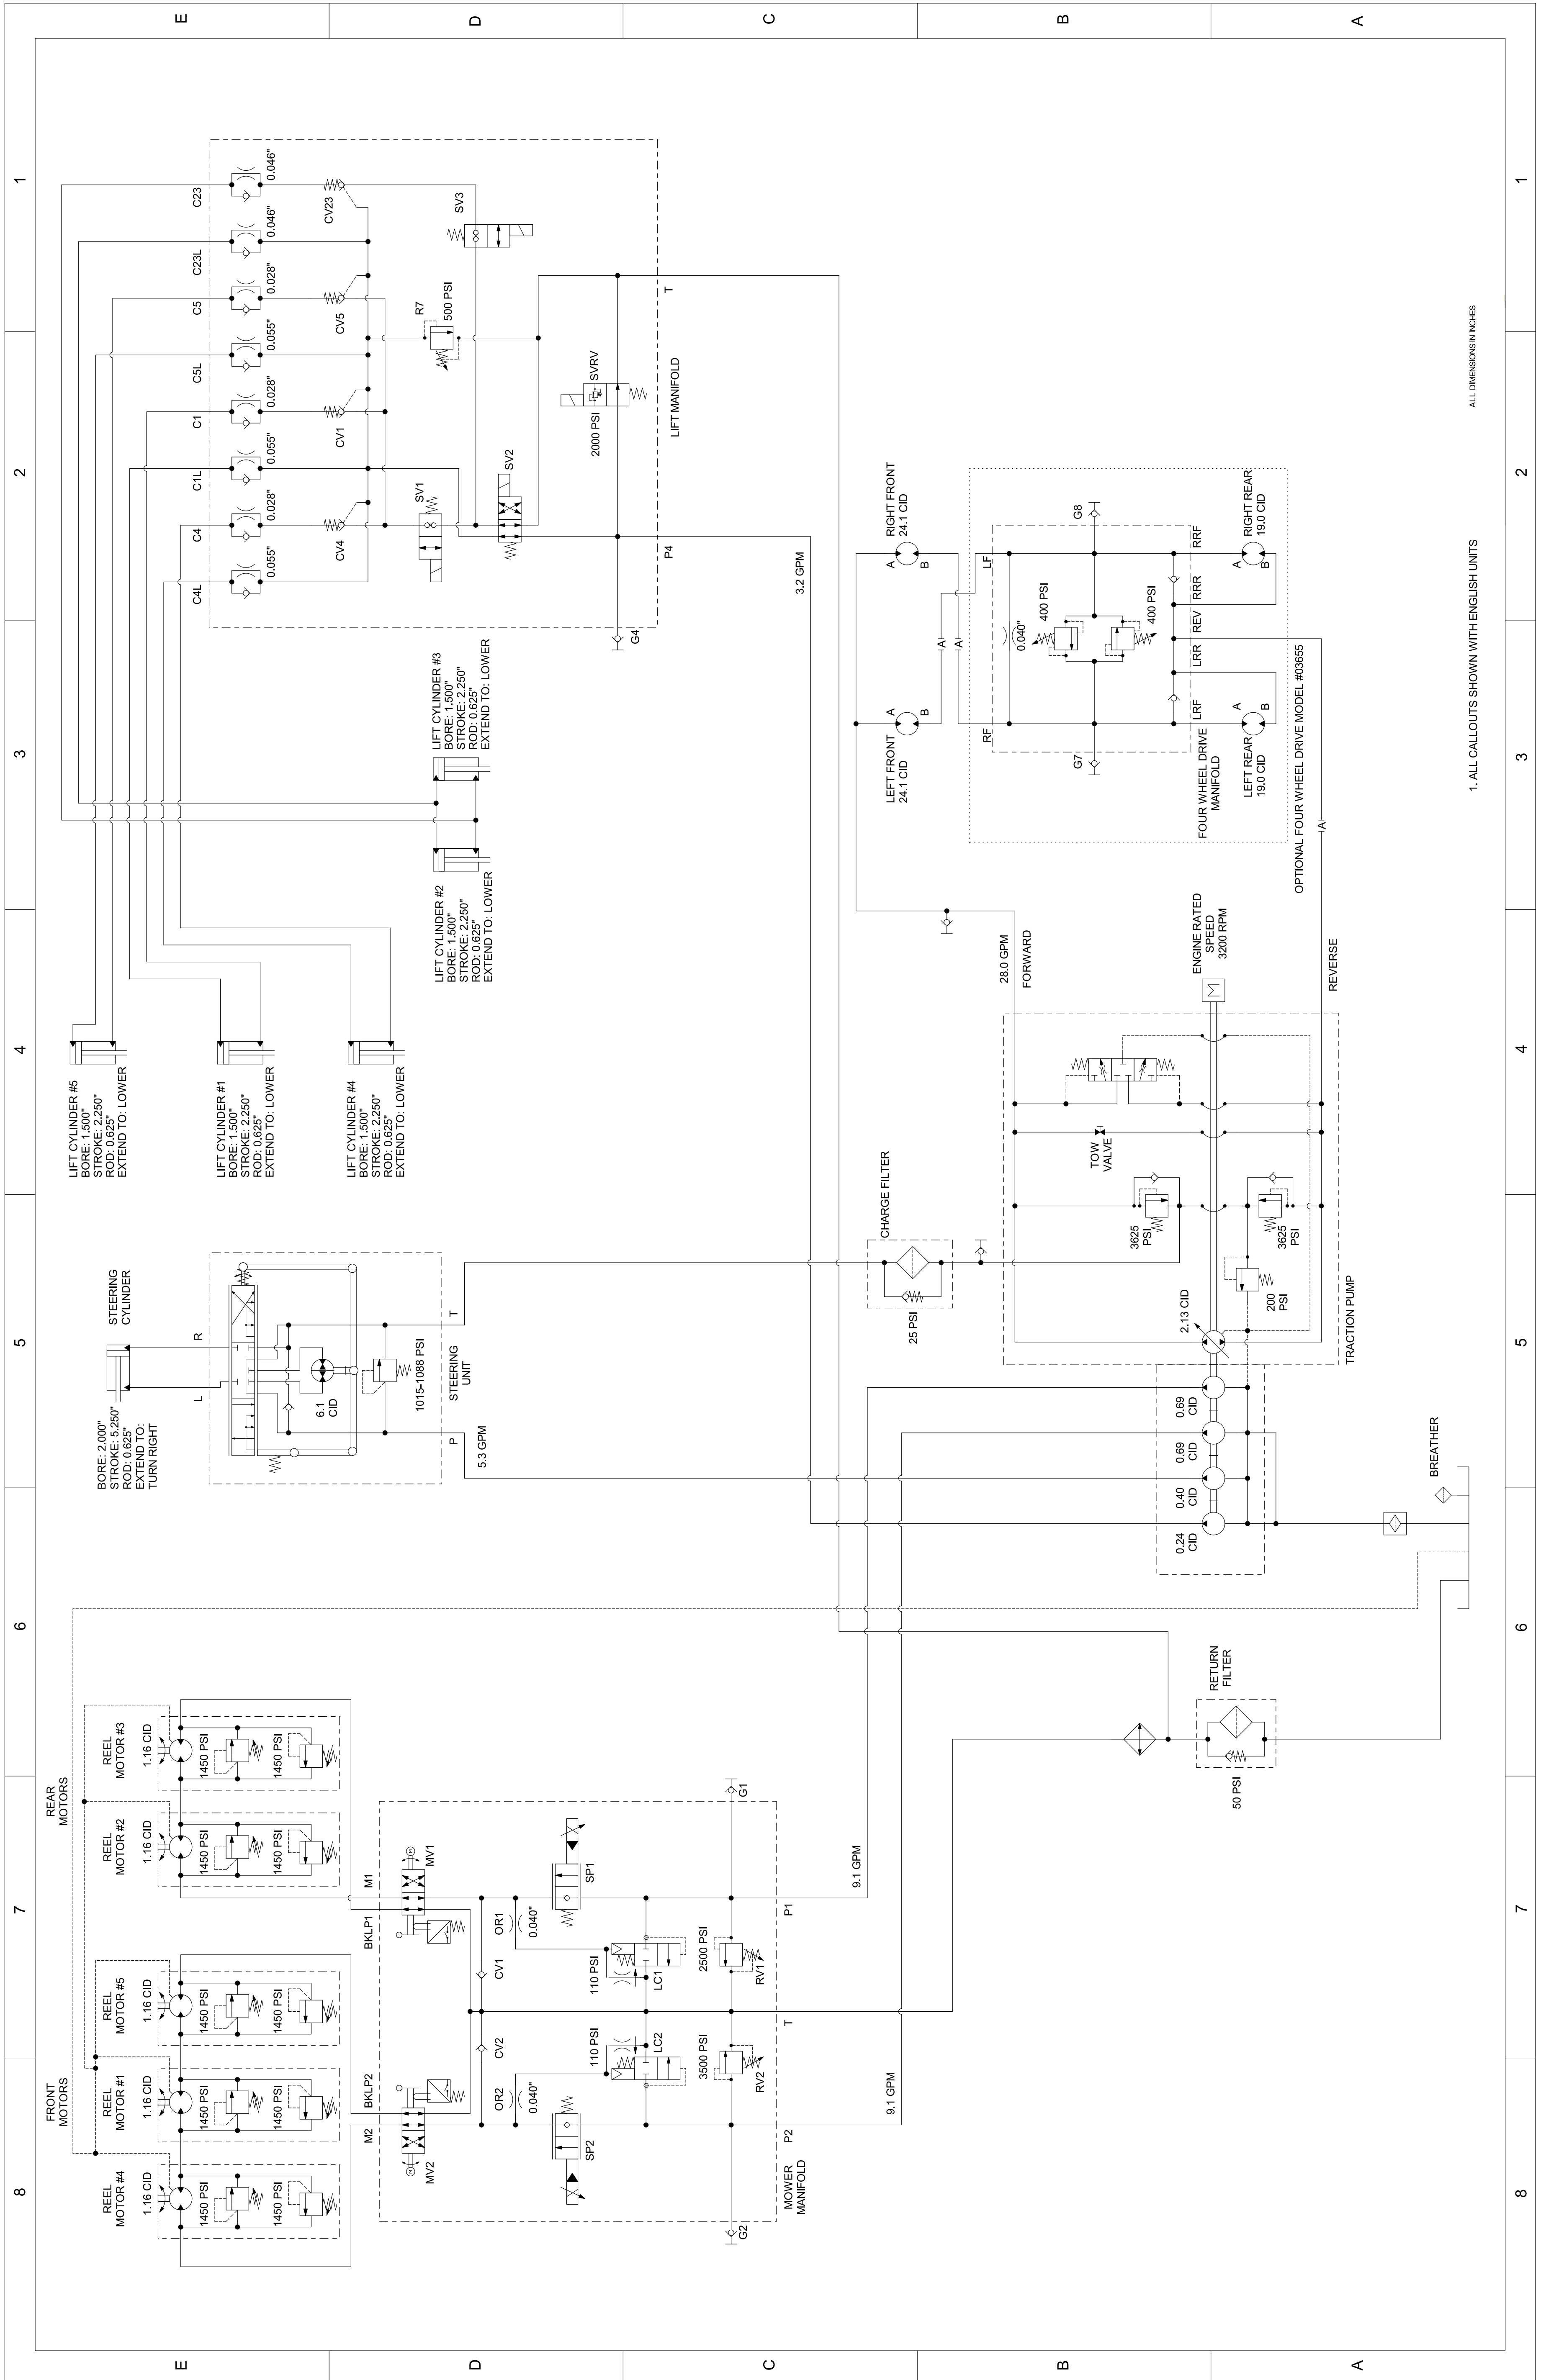

# Reelmaster® 5510 Traction Unit

Model No. 03676—Serial No. 31500001 and Up  
Model No. 03676N—Serial No. 31500001 and Up

Hydraulic Schematic

Model No. 03676 and 03676N  
127-2798 Rev A  
1 of 1

1. ALL CALLOUTS SHOWN WITH ENGLISH UNITS  
ALL DIMENSIONS IN INCHES