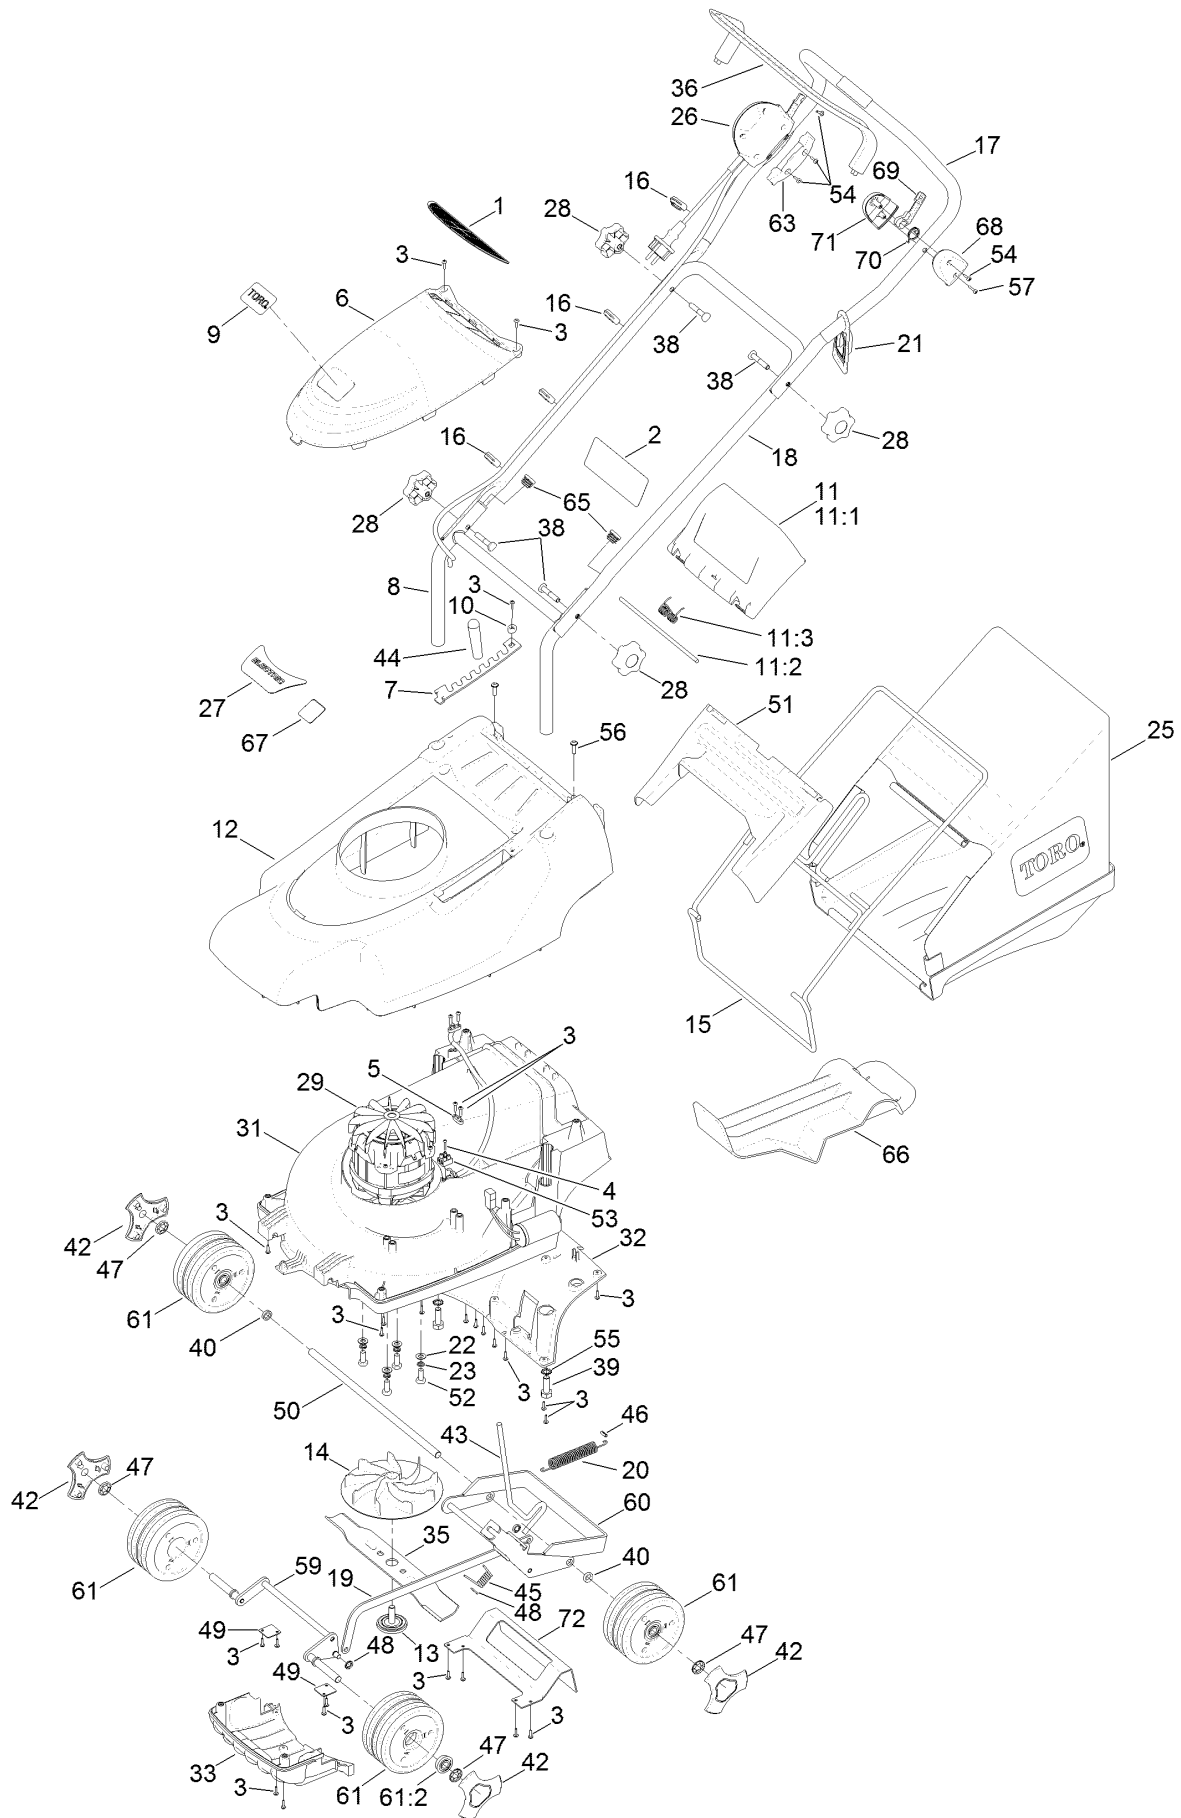

Count on it.

Parts Catalog

36cm Electric Lawn Mower

Model No. 21136—Serial No. 400000000 and Up

36cm Electric Lawn Mower Assembly

36cm Electric Lawn Mower Assembly (continued)

<i>Ref.</i>	<i>Part Number</i>	<i>Qty.</i>	<i>Description</i>	<i>Ref.</i>	<i>Part Number</i>	<i>Qty.</i>	<i>Description</i>
1	111-8124	1	Moulding-Vent, Support	35	HY100012	1	Cutterbar
2	111-5173	1	Decal-Safety, Electric	36	HY100017	1	Arm-Bail
3	111-9903	33	Screw	38	HY226024	4	Bolt-Handlebar
4	111-0106	1	Screw	39	09392	2	Screw-HH
5	111-0117	2	Clamp-Cable	40	HY100030	2	Spacer-Wheel, Rear
6	111-3932	1	Cover-Motor	42	111-4011	4	Cap-Hub
7	111-0539	1	Plate-HOC	43	HY100038	1	Lever-HOC
8	111-0540-03	1	Handlebar-Lower	44	480134	1	Knob-HOC
9	111-4977	1	Decal-Toro	45	HY100041	1	Spring-HOC
10	111-0543	1	Cover-Screw, HOC	46	HY100042	1	Pin-Spring, HOC
11		1	Flap-Rear ASM ●	47	HY100047	4	Washer-Starlock
11:1	111-1042	1	Deflector-Rear	48	0201086	3	Washer-Starlock
11:2	100126	1	Rod-Deflector	49	HY100064	2	Plate-Pivot, Axle
11:3	111-7417	1	Spring-Deflector	50	HY100068	1	Rod-Axle, Rear
12	111-3936	1	Cover-Top	51	HY100075	1	Top-Grassbag
13	111-9966	1	Bolt-Fixing, Cutterbar	52	HY100076	4	Bolt-Motor
14	100014	1	Carrier-Cutterbar	53	HY100077	1	Block-Terminal
15	100016-03	1	Frame-Grassbag	54	111-9904	5	Screw
16	100023	4	Clip-Cable	55	HY100079	2	Washer
17	100024	1	Handlebar-Upper	56	09687	2	Screw
18	100025-03	1	Handlebar-Middle	57	HY100128	1	Screw-PPH
19	100037	1	Rod-Connecting	59	HY100503	1	Front Axle ASM
20	100080	1	Spring-Balance, Counter	60	HY100504	1	Rear Axle ASM
21	100105	1	Cleat-Cable	61	HY100505	4	Wheel ASM
22	09475	4	Washer	61:2	HY100033	2	Bearing-Wheel
23	03469	4	Washer-Spring	63	HY100021	1	Switch-Left, Lower
25	111-4009	1	Grassbag	65	300160	2	Plug-Tube
26	111-4069	1	Switch And Lead ASM	66	111-4377	1	Plug-Mulching
27	111-4081	1	Decal	67	320006	1	Decal-HOC
28	480088	4	Knob-Handlebar	68	100085	1	Mount-Left
29	111-7714	1	Motor	69	HY100088	1	Lever-Mount
31	HY100003	1	Underdeck	70	HY100087	1	Spring-Bailarm
32	HY100004	1	Throwplate	71	100086	1	Mount-Right
33	HY100006	1	Fins	72	111-4915-03	1	Guard-Plate, Axle