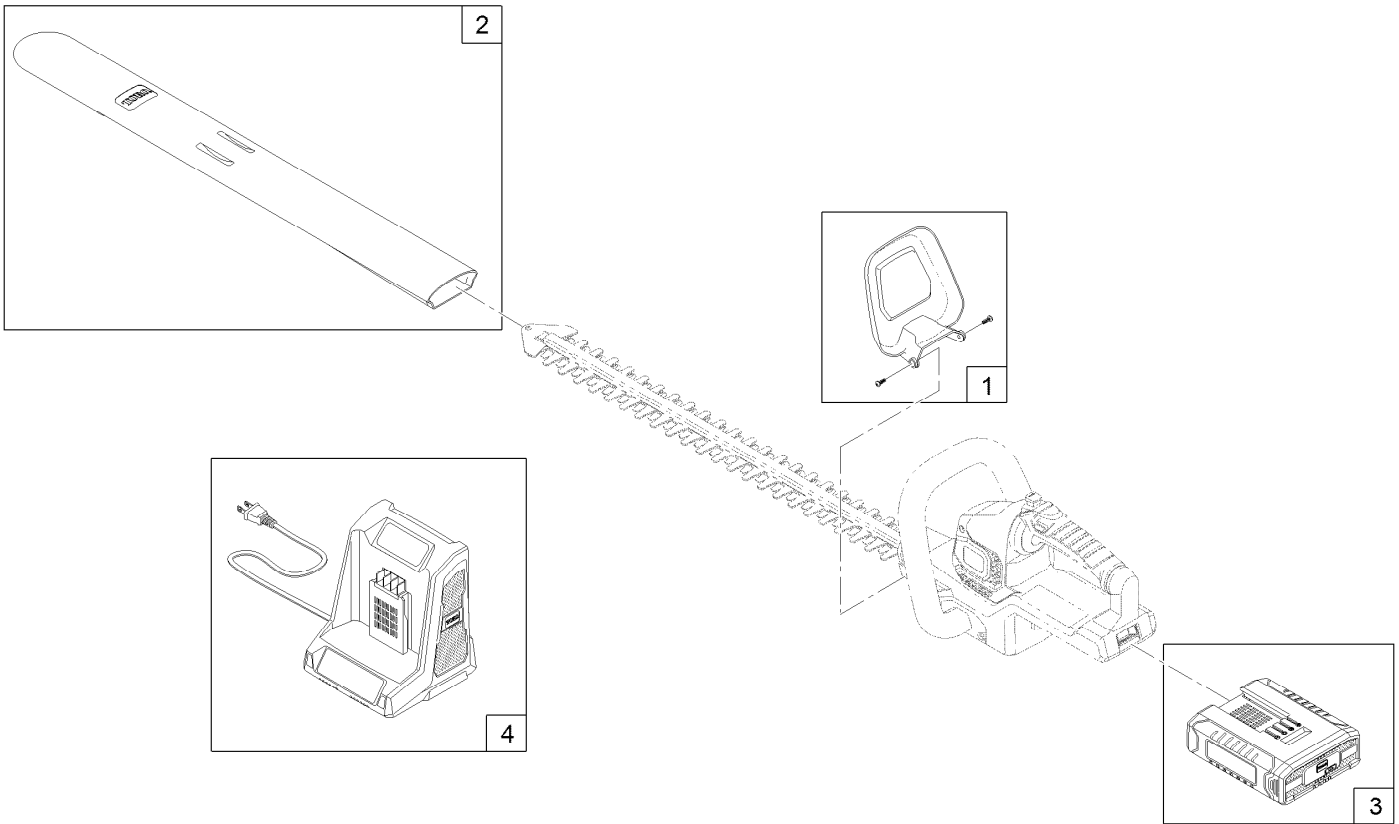

Count on it.

Parts Catalog

**Power Plex™ 24in 40V MAX
Cordless Hedge Trimmer**

Model No. 51491—Serial No. 317000001 and Up

24in Cordless Hedge Trimmer Assembly

<i>Ref.</i>	<i>Part Number</i>	<i>Qty.</i>	<i>Description</i>
1	136-2562	1	Guard-Trimmer, Hedge
2	136-2563	1	Sleeve-Blade, Hedge Trimmer
3	88540	1	Battery-40V Max
4	88542	1	Charger-40V Max

Attachments and Accessories

For 51491 Power Plex 24in 40V MAX Cordless Hedge Trimmer

Product Name	Model/Part
13in 40V MAX Cordless Single-Line String Trimmer	51481T
14in 40V MAX Cordless Dual-Line String Trimmer	51482T
24in 40V MAX Cordless Hedge Trimmer	51491T
40V MAX Cordless Axial Blower	51690T
14in 40V MAX Cordless Chainsaw	51880T
40V Li-Ion Standard Battery.....	88540
40V Li-Ion Extended Range Battery.....	88541
40V Battery Charger	88542