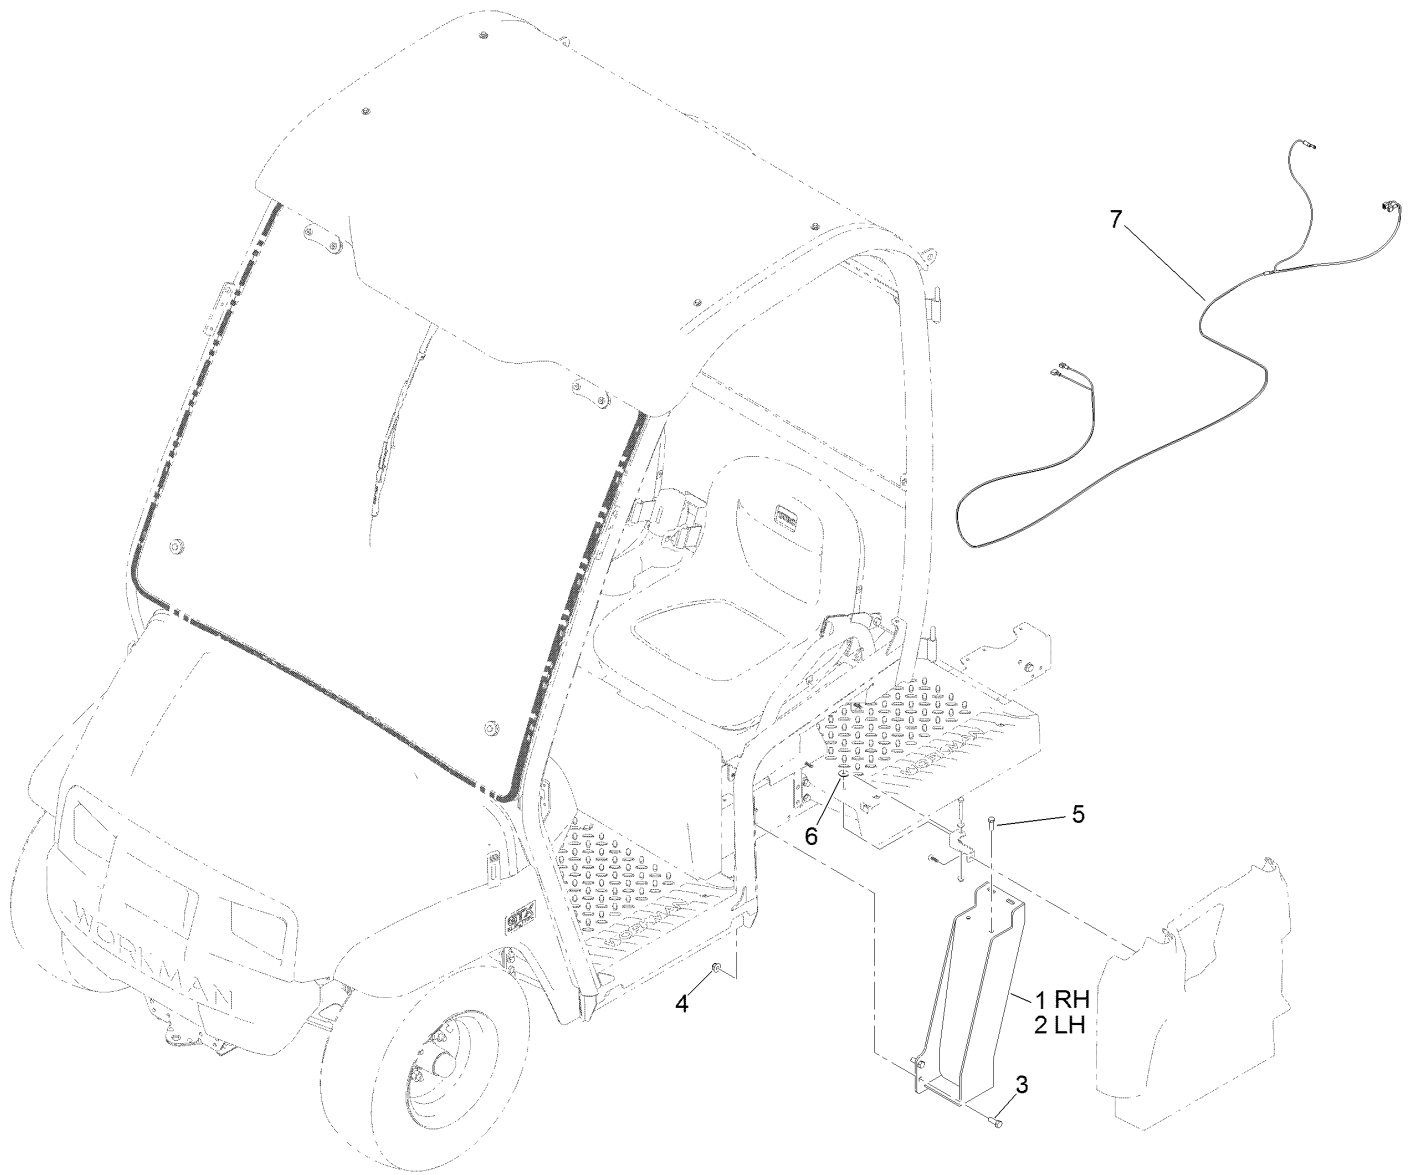

**Count on it.**

**Parts Catalog**

**Cab Mount Kit**

**Workman® GTX Utility Vehicle with Extended Flatbed**

**Model No. 133-7198**

## Cab Mount Assembly No. 133-7198

<i>Ref.</i>	<i>Part Number</i>	<i>Qty.</i>	<i>Description</i>
1	133-2696	1	Bracket-Mounting, Cab (RH)
2	133-2697	1	Bracket-Mounting, Cab (LH)
3	323-6	8	Screw-HH
4	104-8301	8	Nut-Flange, NI
5	322-5	2	Screw-HH
6	3256-67	2	Washer-Flat
7	122-1025	1	Harness-Wire