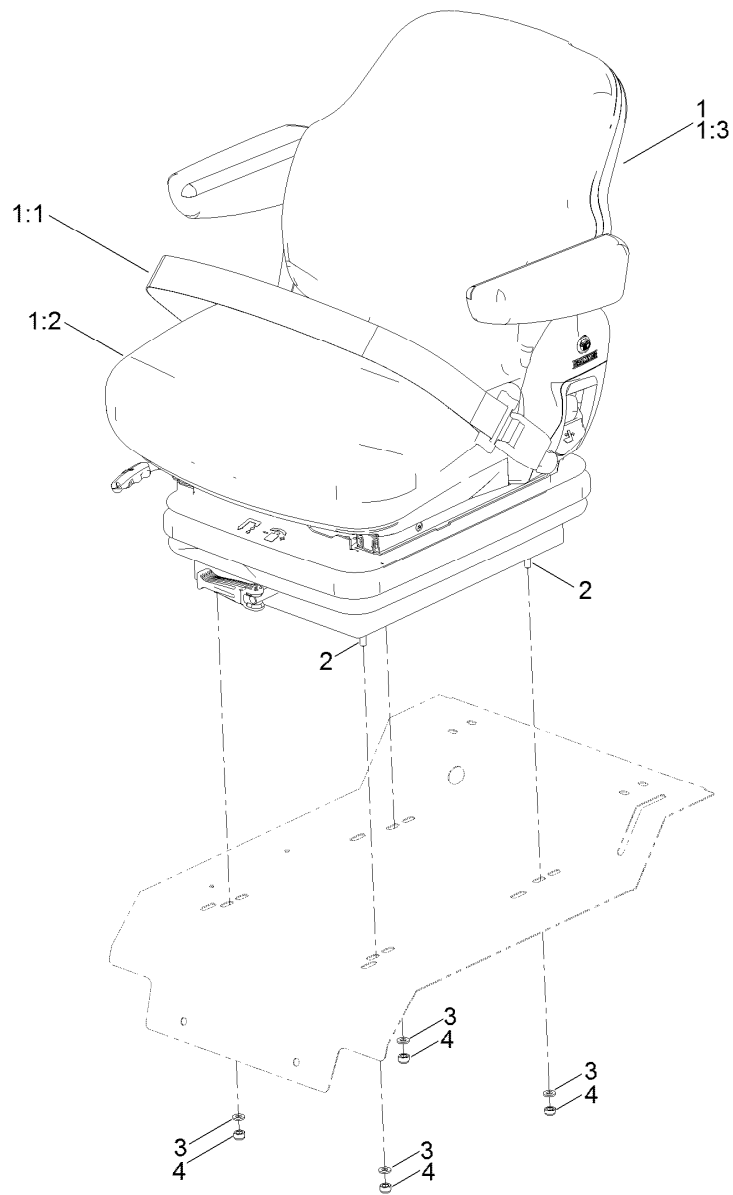

**Count on it.**

**Parts Catalog**

**Deluxe Seat Kit**

**CT Series Turf Mower or Groundsmaster®  
3400 Traction Unit**

Model No. 02909—Serial No. 40000000 and Up

## Deluxe Seat Kit Assembly

Ref.	Part Number	Qty.	Description
1	134-0260	1	Seat ASM (Incl. Seat Belt)
1:1	111-4936	1	Retractable Seat Belt ASM
1:2	111-5543	1	Cushion-Seat
1:3	111-5544	1	Cushion-Backrest
1:99	111-5542	1	Seat Switch Kit ●
2	03162	4	Screw-HH
3	ZWP1H000U	8	Washer-Plain
4	09441	4	Nut-Hex, NI