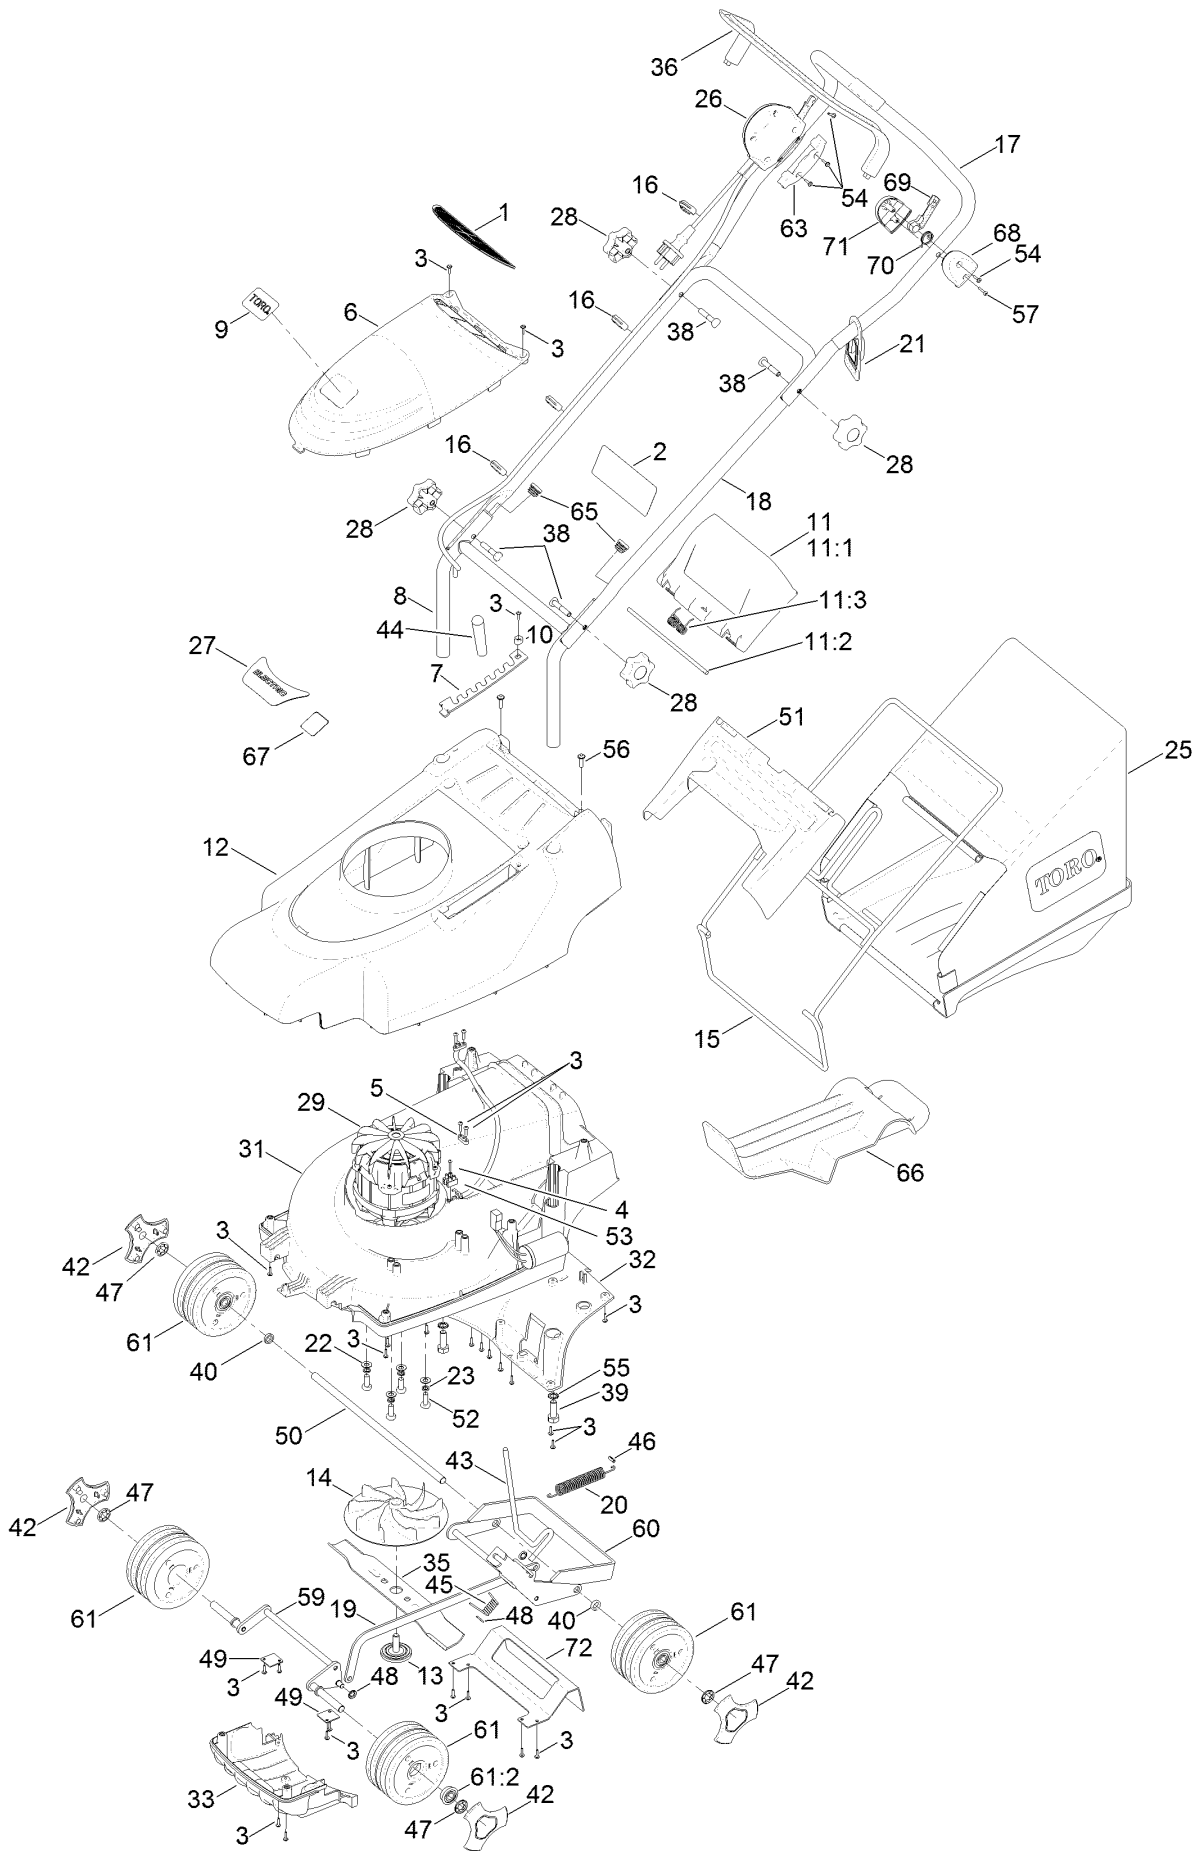

Count on it.

Parts Catalog

36cm Electric Lawn Mower

Model No. 21136—Serial No. 316000001 and Up

36cm Electric Lawn Mower Assembly

36cm Electric Lawn Mower Assembly (continued)

<i>Ref.</i>	<i>Part Number</i>	<i>Qty.</i>	<i>Description</i>	<i>Ref.</i>	<i>Part Number</i>	<i>Qty.</i>	<i>Description</i>
1	111-8124	1	Moulding-Vent, Support	35	HY100012	1	Cutterbar
2	111-5173	1	Decal-Safety, Electric	36	HY100017	1	Arm-Bail
3	111-0094	33	Screw	38	HY226024	4	Bolt-Handlebar
4	111-0106	1	Screw	39	09392	2	Screw-HH
5	111-0117	2	Clamp-Cable	40	HY100030	2	Spacer-Wheel, Rear
6	111-3932	1	Cover-Motor	42	111-4011	4	Cap-Hub
7	111-0539	1	Plate-HOC	43	HY100038	1	Lever-HOC
8	111-0540-03	1	Handlebar-Lower	44	480134	1	Knob-HOC
9	111-4977	1	Decal-Toro	45	HY100041	1	Spring-HOC
10	111-0543	1	Cover-Screw, HOC	46	HY100042	1	Pin-Spring, HOC
11		1	Rear Flap ASM ●	47	HY100047	4	Washer-Starlock
11:1	111-1042	1	Deflector-Rear	48	0201086	3	Washer-Starlock
11:2	100126	1	Rod-Deflector	49	HY100064	2	Plate-Pivot, Axle
11:3	111-7417	1	Spring-Deflector	50	HY100068	1	Rod-Axle, Rear
12	111-3936	1	Cover-Top	51	HY100075	1	Top-Grassbag
13	100013	1	Bolt-Fixing, Cutterbar (Nylon)	52	HY100076	4	Bolt-Motor
14	100014	1	Carrier-Cutterbar	53	HY100077	1	Block-Terminal
15	100016-03	1	Frame-Grassbag	54	HY100078	5	Screw
16	100023	4	Clip-Cable	55	HY100079	2	Washer
17	100024	1	Handlebar-Upper	56	09687	2	Screw
18	100025-03	1	Handlebar-Middle	57	HY100128	1	Screw-PPH
19	100037	1	Rod-Connecting	59	HY100503	1	Front Axle ASM
20	100080	1	Spring-Balance, Counter	60	HY100504	1	Rear Axle ASM
21	100105	1	Cleat-Cable	61	HY100505	4	Wheel ASM
22	09475	4	Washer	61:2	HY100033	2	Bearing-Wheel
23	03469	4	Washer-Spring	63	HY100021	1	Switch-Left, Lower
25	111-4009	1	Grassbag	65	300160	2	Plug-Tube
26	111-4069	1	Switch And Lead ASM	66	111-4377	1	Plug-Mulching
27	111-4081	1	Decal	67	320006	1	Decal-HOC
28	480088	4	Knob-Handlebar	68	100085	1	Mount-Left
29	111-7714	1	Motor	69	HY100088	1	Lever-Mount
31	HY100003	1	Underdeck	70	HY100087	1	Spring-Bailarm
32	HY100004	1	Throwplate	71	100086	1	Mount-Right
33	HY100006	1	Fins	72	111-4915-03	1	Guard-Plate, Axle