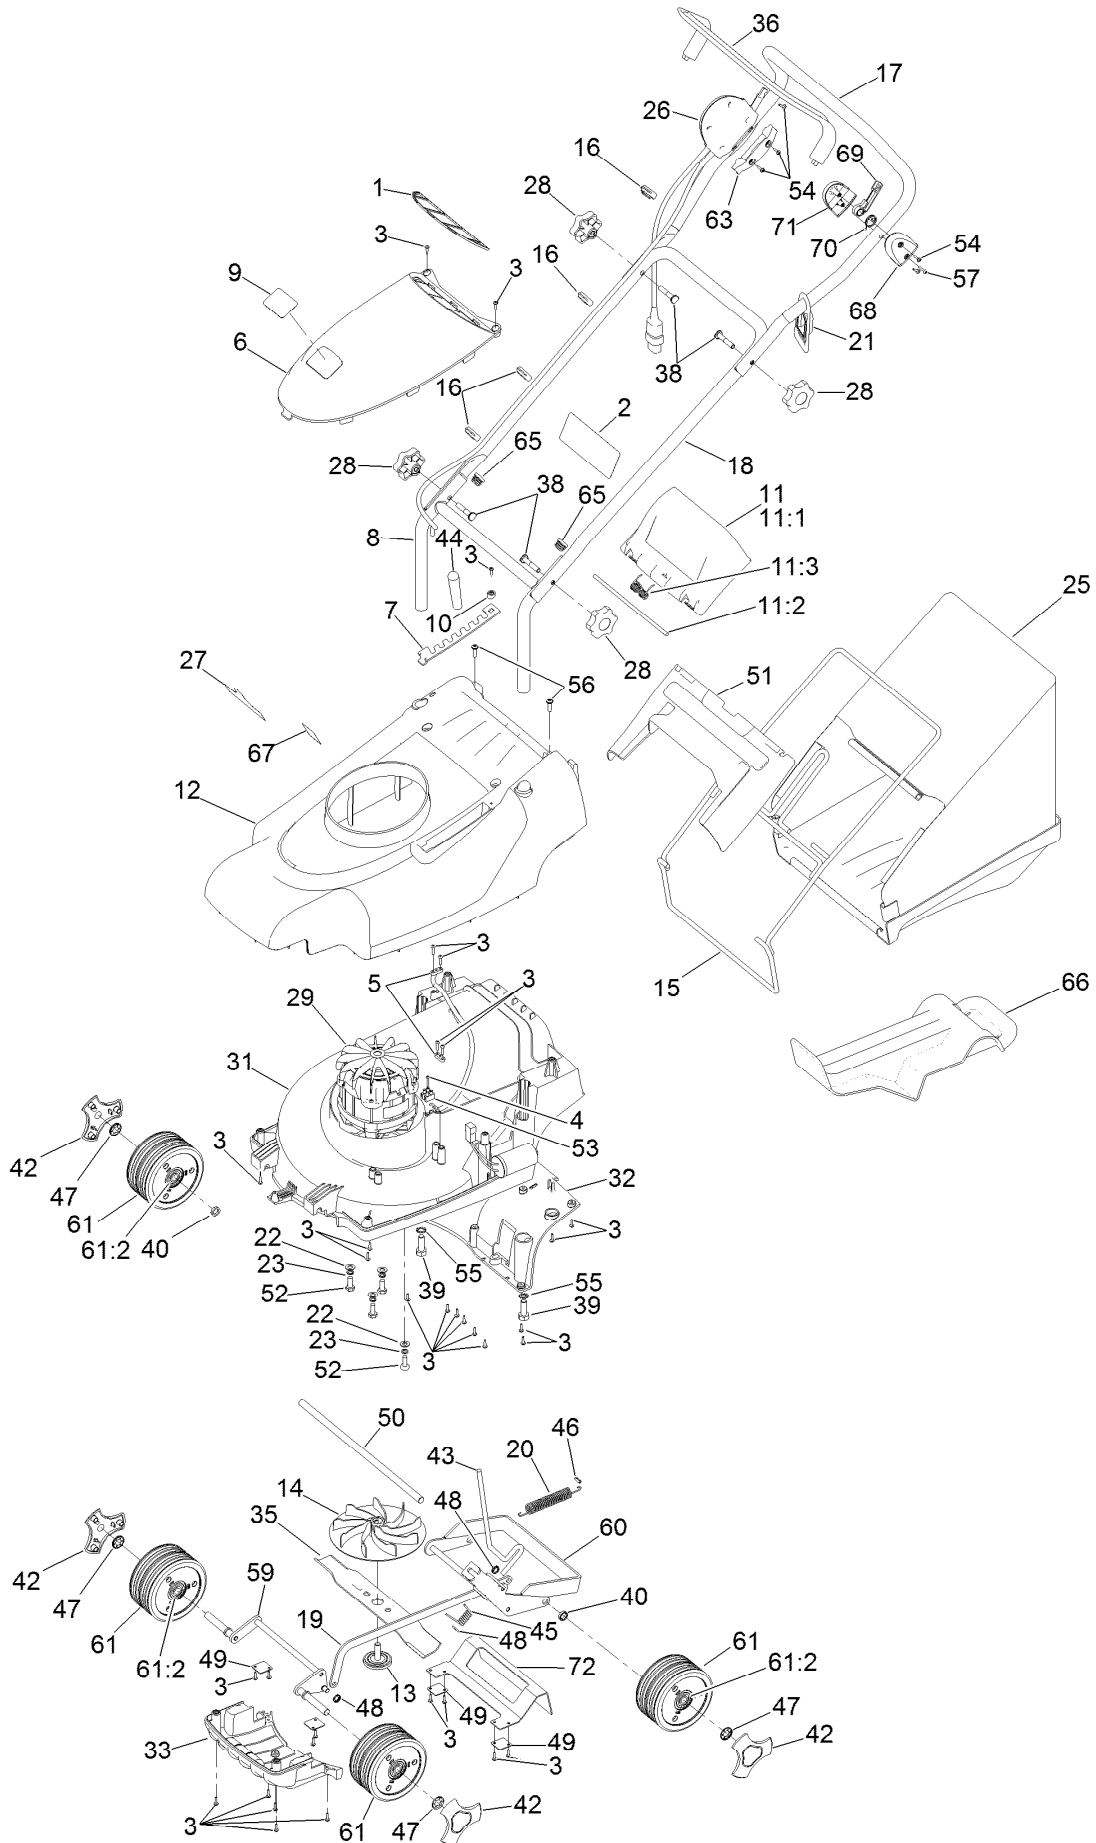

**Count on it.**

**Parts Catalog**

**36cm Electric Lawn Mower**

Model No. 21136—Serial No. 315000001 and Up

# 36cm Lawn Mower Assembly