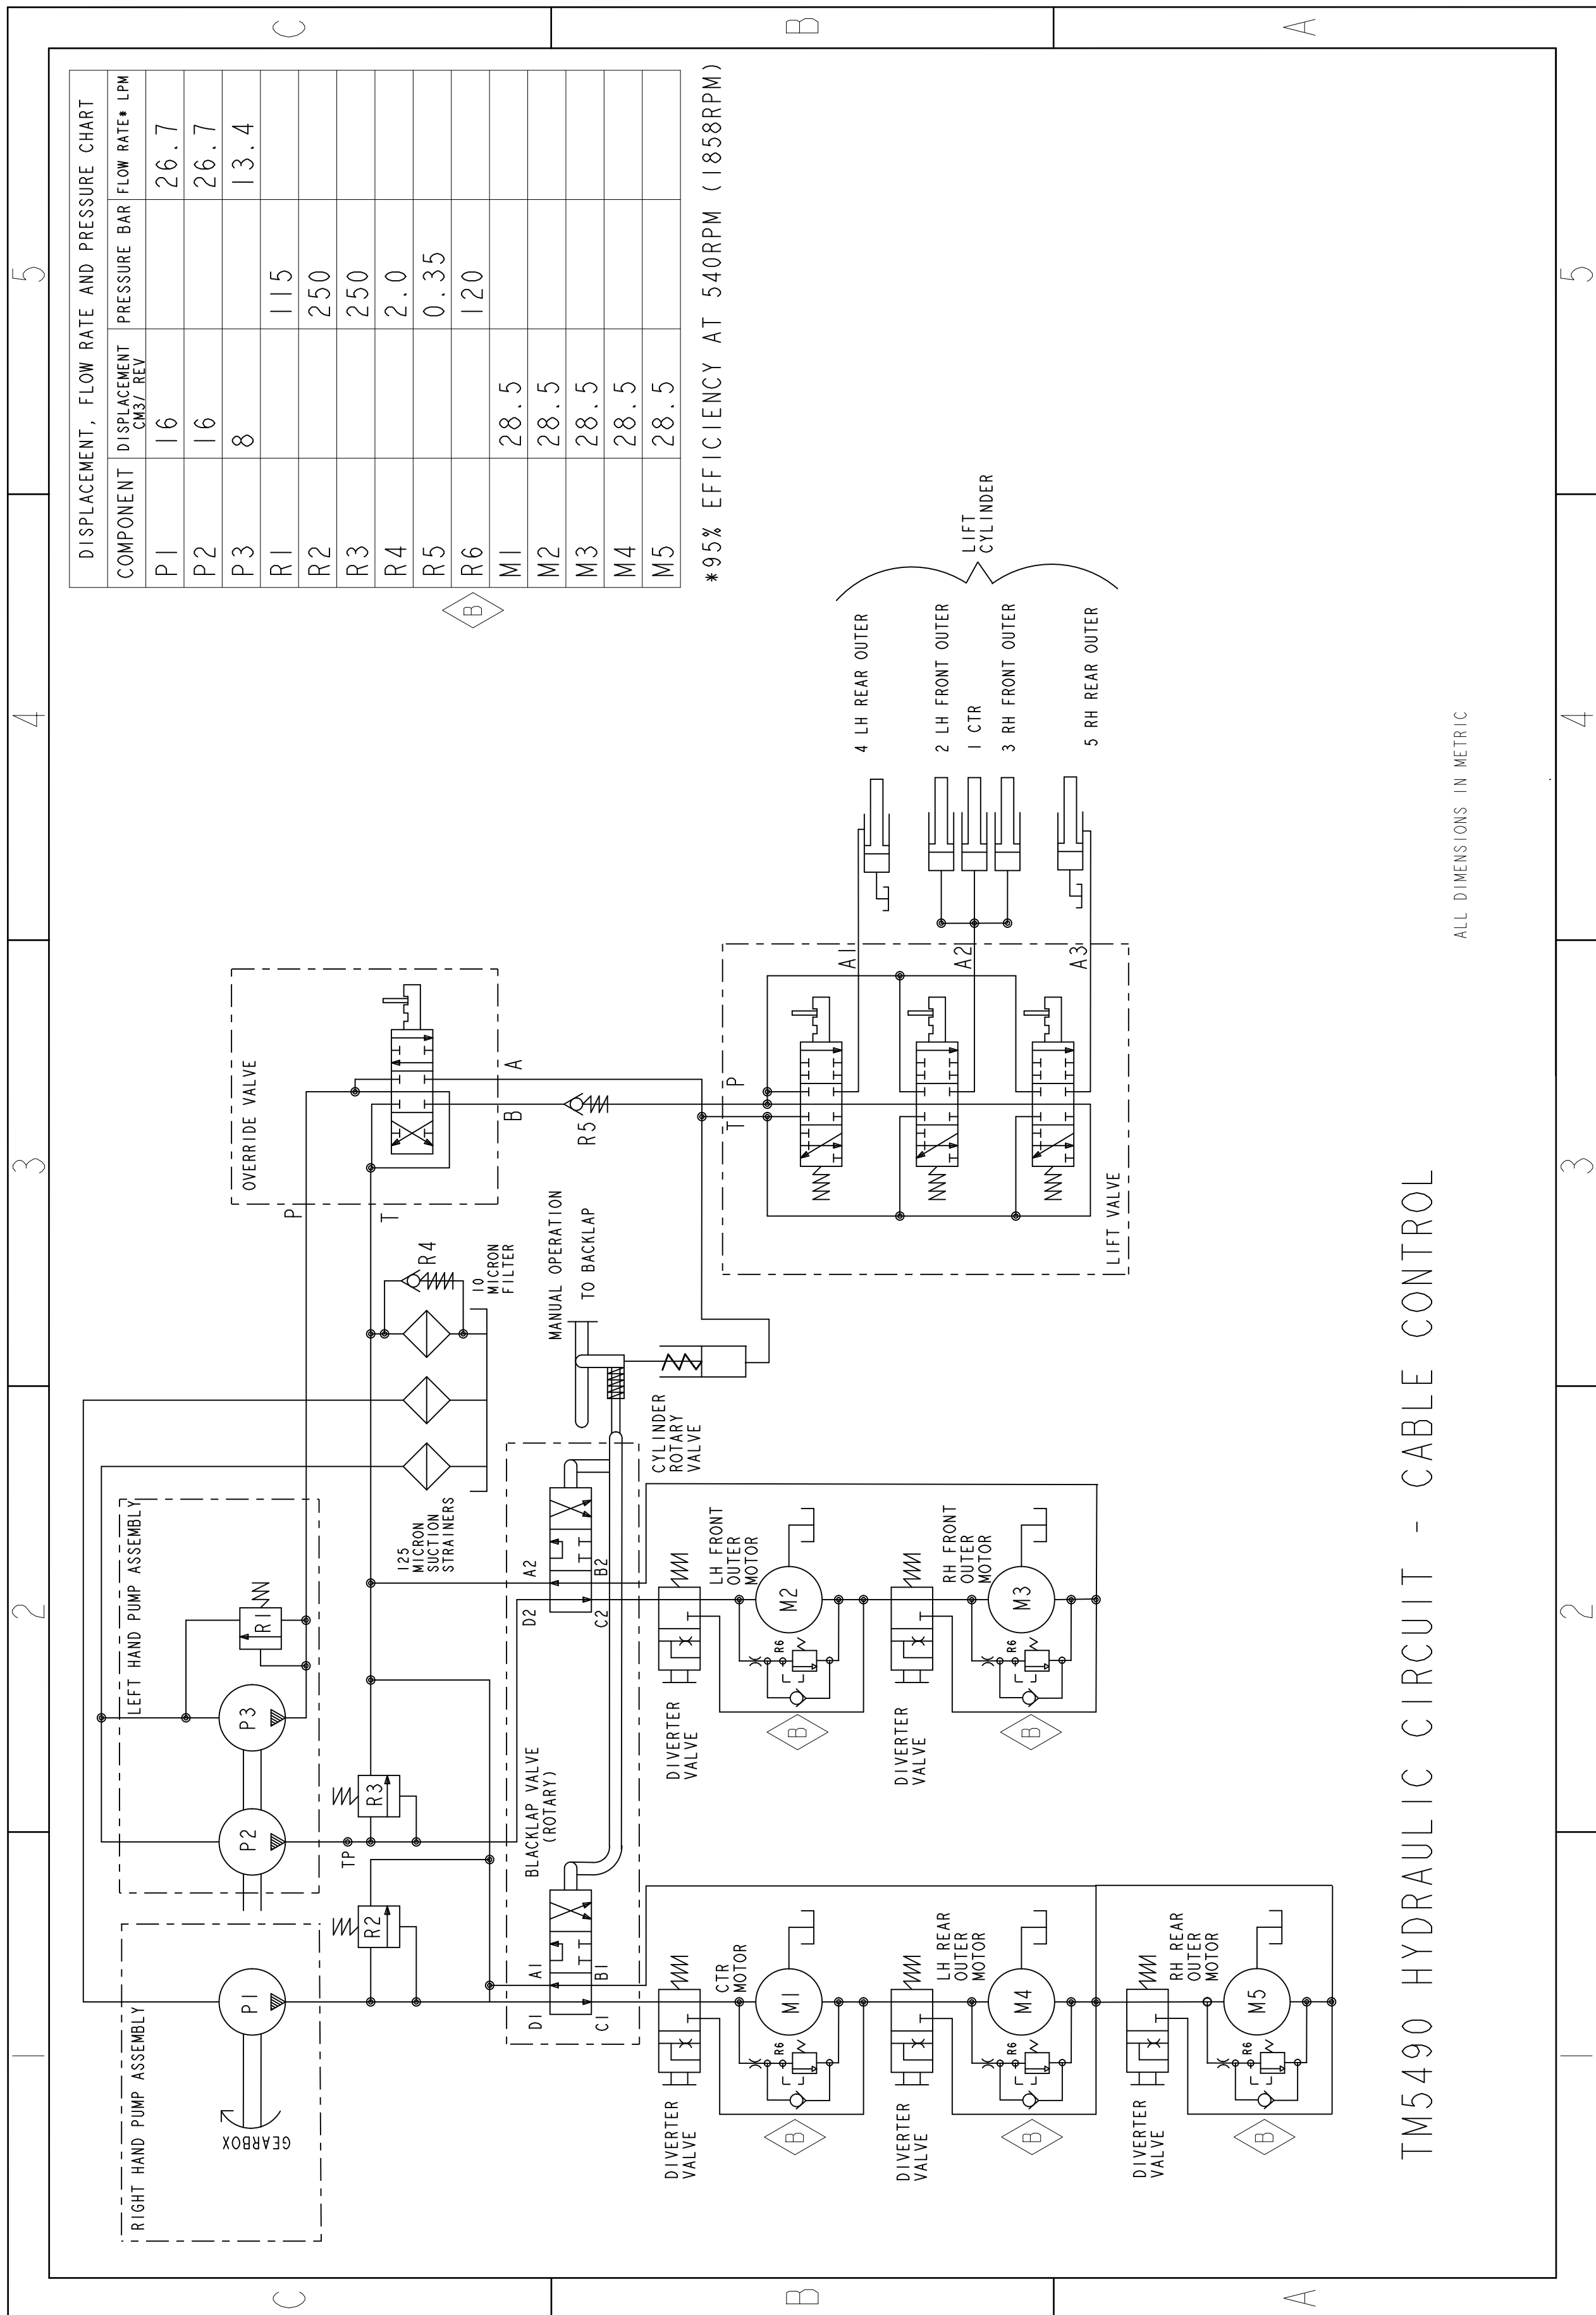

Model No. 02700
111-9563 Rev B
1 of 1

ALL DIMENSIONS IN METRIC

TM5490 HYDRAULIC CIRCUIT - CABLE CONTROL