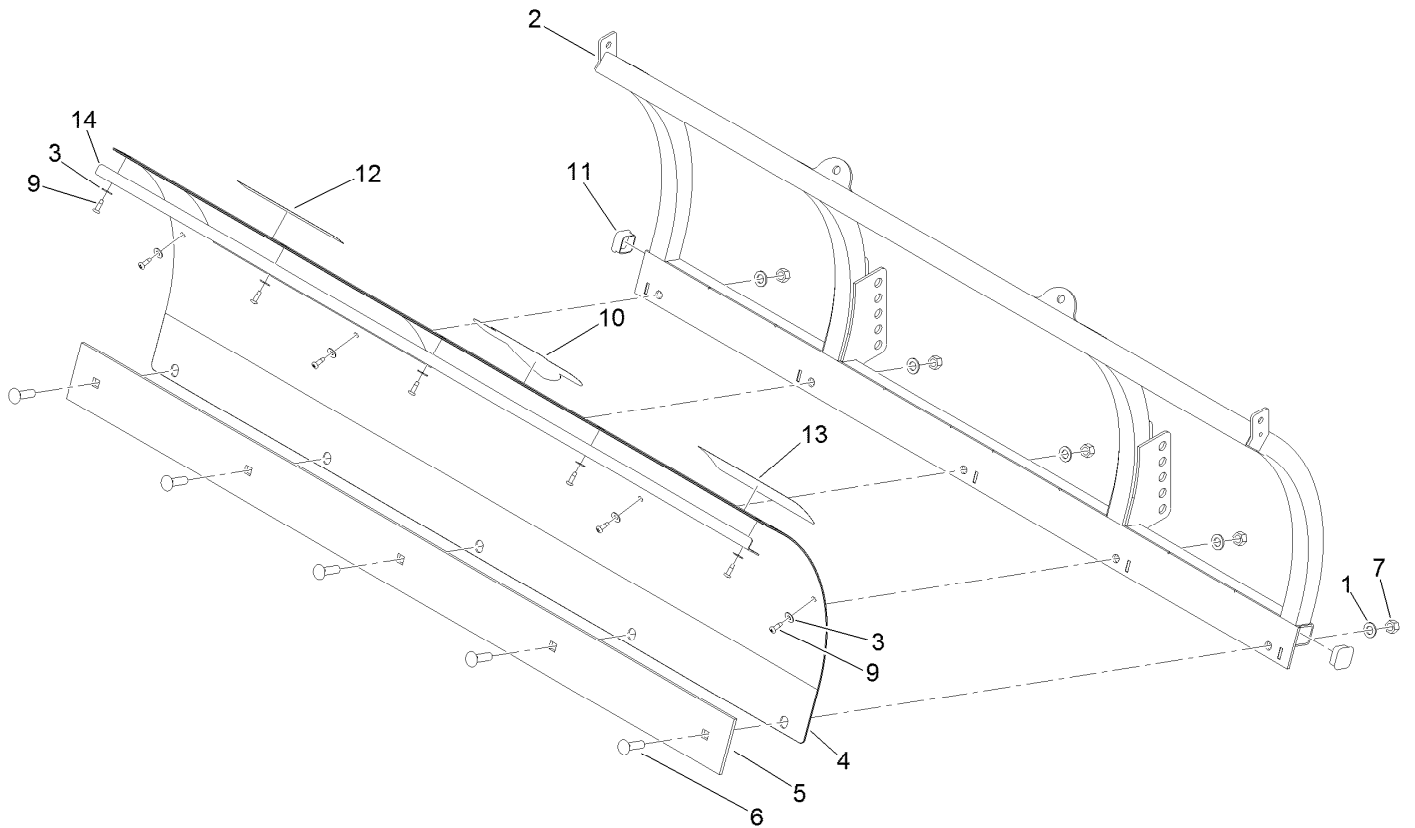

# Parts Catalog

## 5ft Straight-Blade With Edge ATV and Mid-Size UTV

Model No. STB13567—Serial No. 400000000 and Up

## Straight Blade Plow Assembly No. STB13500

<i>Ref.</i>	<i>Part Number</i>	<i>Qty.</i>	<i>Description</i>
1	HDW01729	5	Washer,1/2,F436 Hard,F/W,YZN
2	STB13502-03	1	Blade Only, 5.0, STB, ATV
3	HDW01750	9	Washer,1/4 Flat,YZN
4	STB13505	1	Blade Skin,Poly,5Ft 0In,ATV/UTV
5	STB13503-03	1	Cutting Edge,5Ft 0In,ATV/UTV
6	HDW05613	5	Bolt,Carriage,1/2-13X1-3/4 GR5 BLKZ
7	HDW05597	5	Nut,1/2-13,Top L/N,GRB,Cadwax,YZN
9	HDW09559	9	Screw,1/4-20X3/4,PH PAN HD,T/C,YZN,W/36
10	MSC01874	1	Decal,Blade,Smartshield
11	MSC09561	2	Cap,Tube End,1-1/2-10-14
12	MSC11897	1	Decal,Blade ID,5Ft,STB,ATV
13	MSC13504	1	Decal,Blade Warning,Plow,ATV/UTV
14	STB13669-03	1	Top Angle,Blade,5Ft 0In STB,ATV