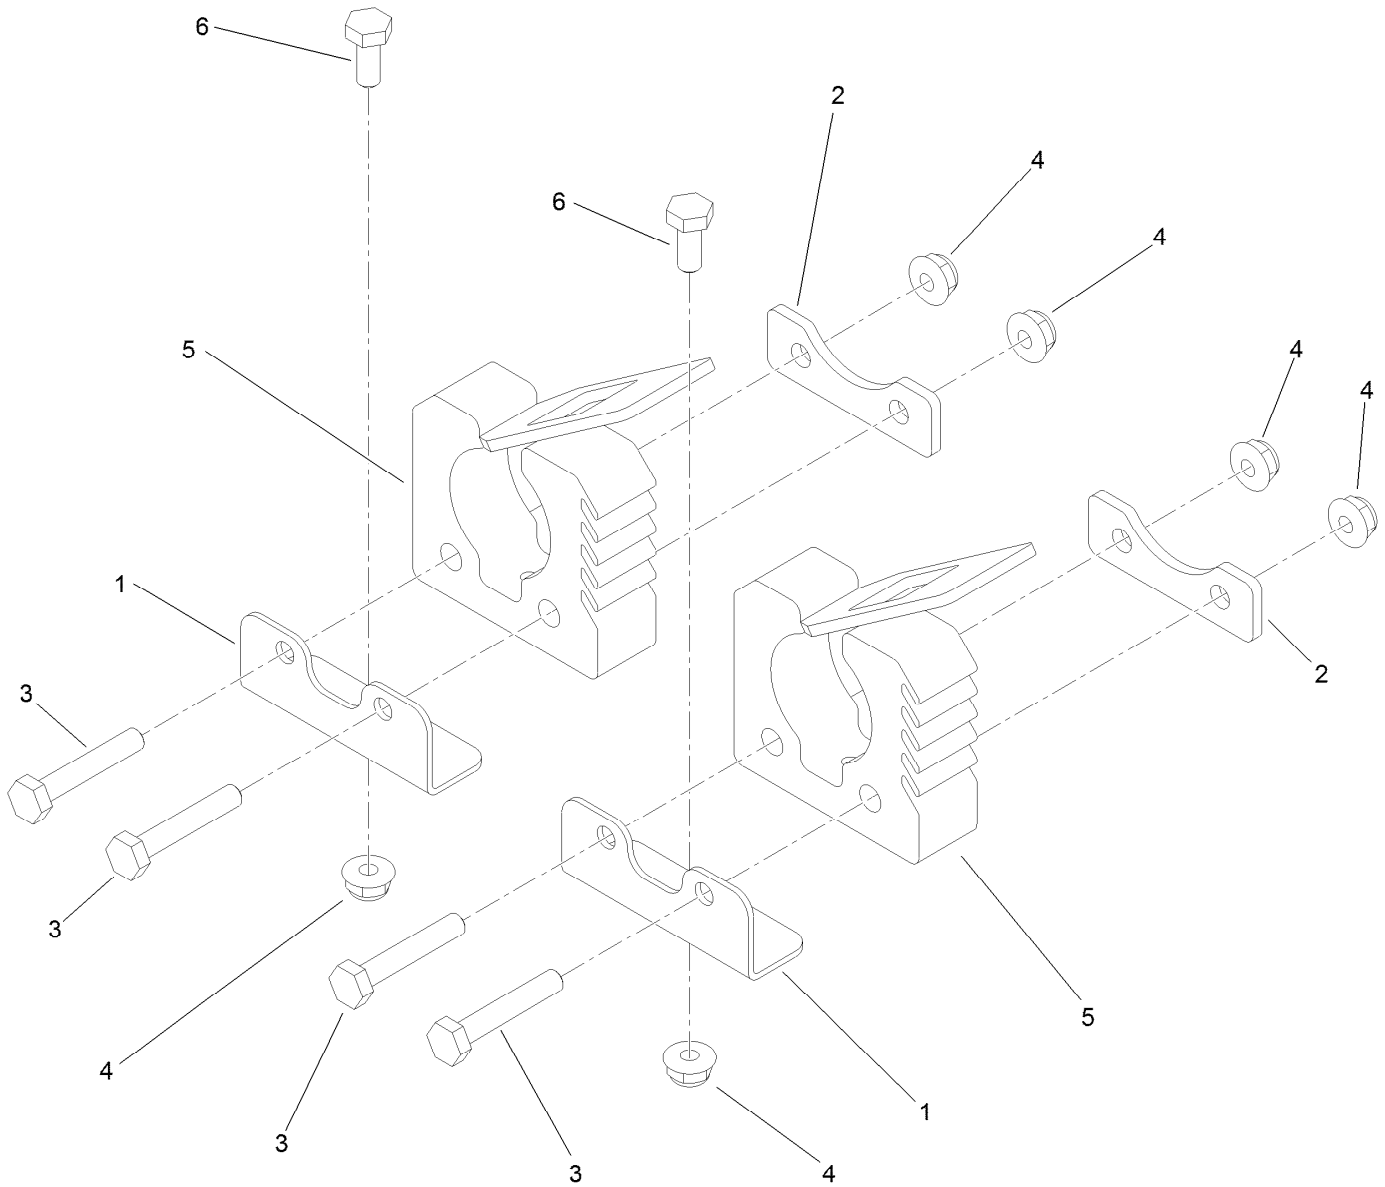

Count on it.

Parts Catalog

**Large Bedrack Mount Grip Kit
Workman® GTX Utility Vehicle**

Model No. 136-6312

Large Bedrack Mount Grip Kit Assembly No. 136-6312

<i>Ref.</i>	<i>Part Number</i>	<i>Qty.</i>	<i>Description</i>
1	126-8251-03	2	Bracket-Quickfist, Large
2	126-8058-03	2	Plate-Backer, Large
3	321-9	4	Screw-HH
4	104-7201	6	Nut-HF
5	133-1898	2	Clamp-Quick Fist, Original
6	321-3	2	Screw-HH