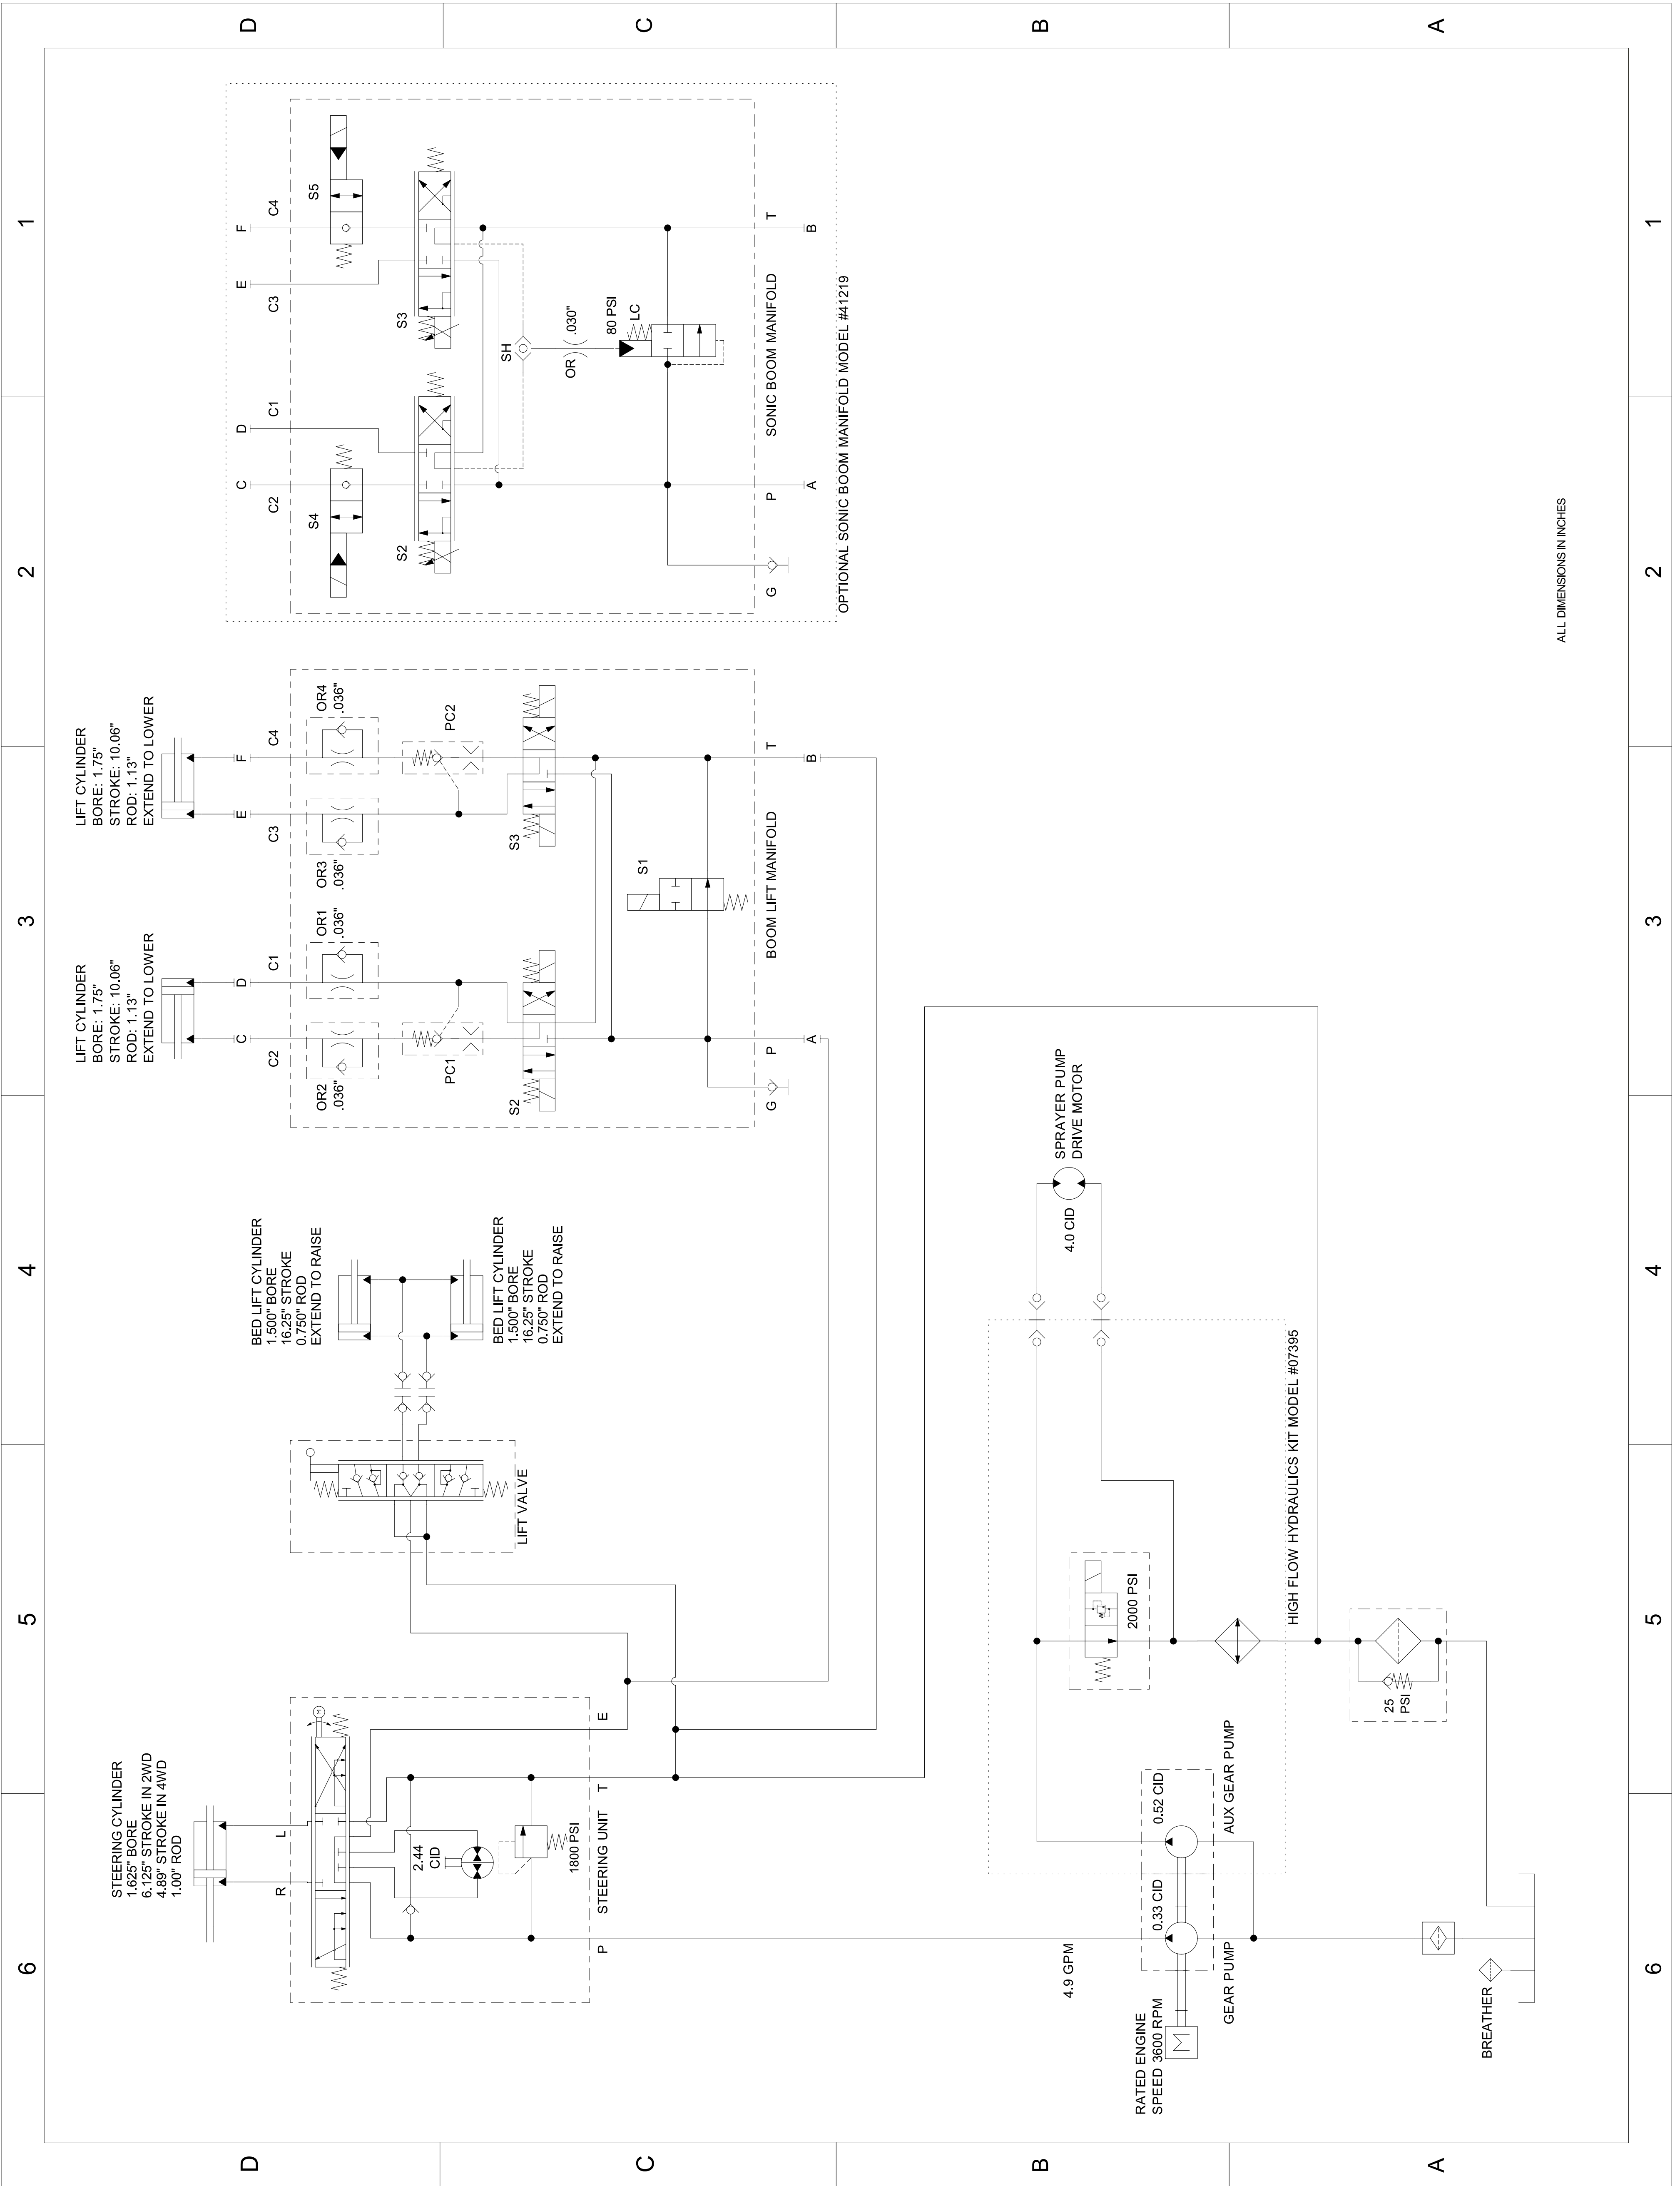

Multi Pro® WM Turf Sprayer
Model No. 41240—Serial No. 31500001 and Up

Model No. 41240
137-4208 Rev A
1 of 2
Automatic Transaxle

ALL DIMENSIONS IN INCHES

ALL DIMENSIONS IN INCHES