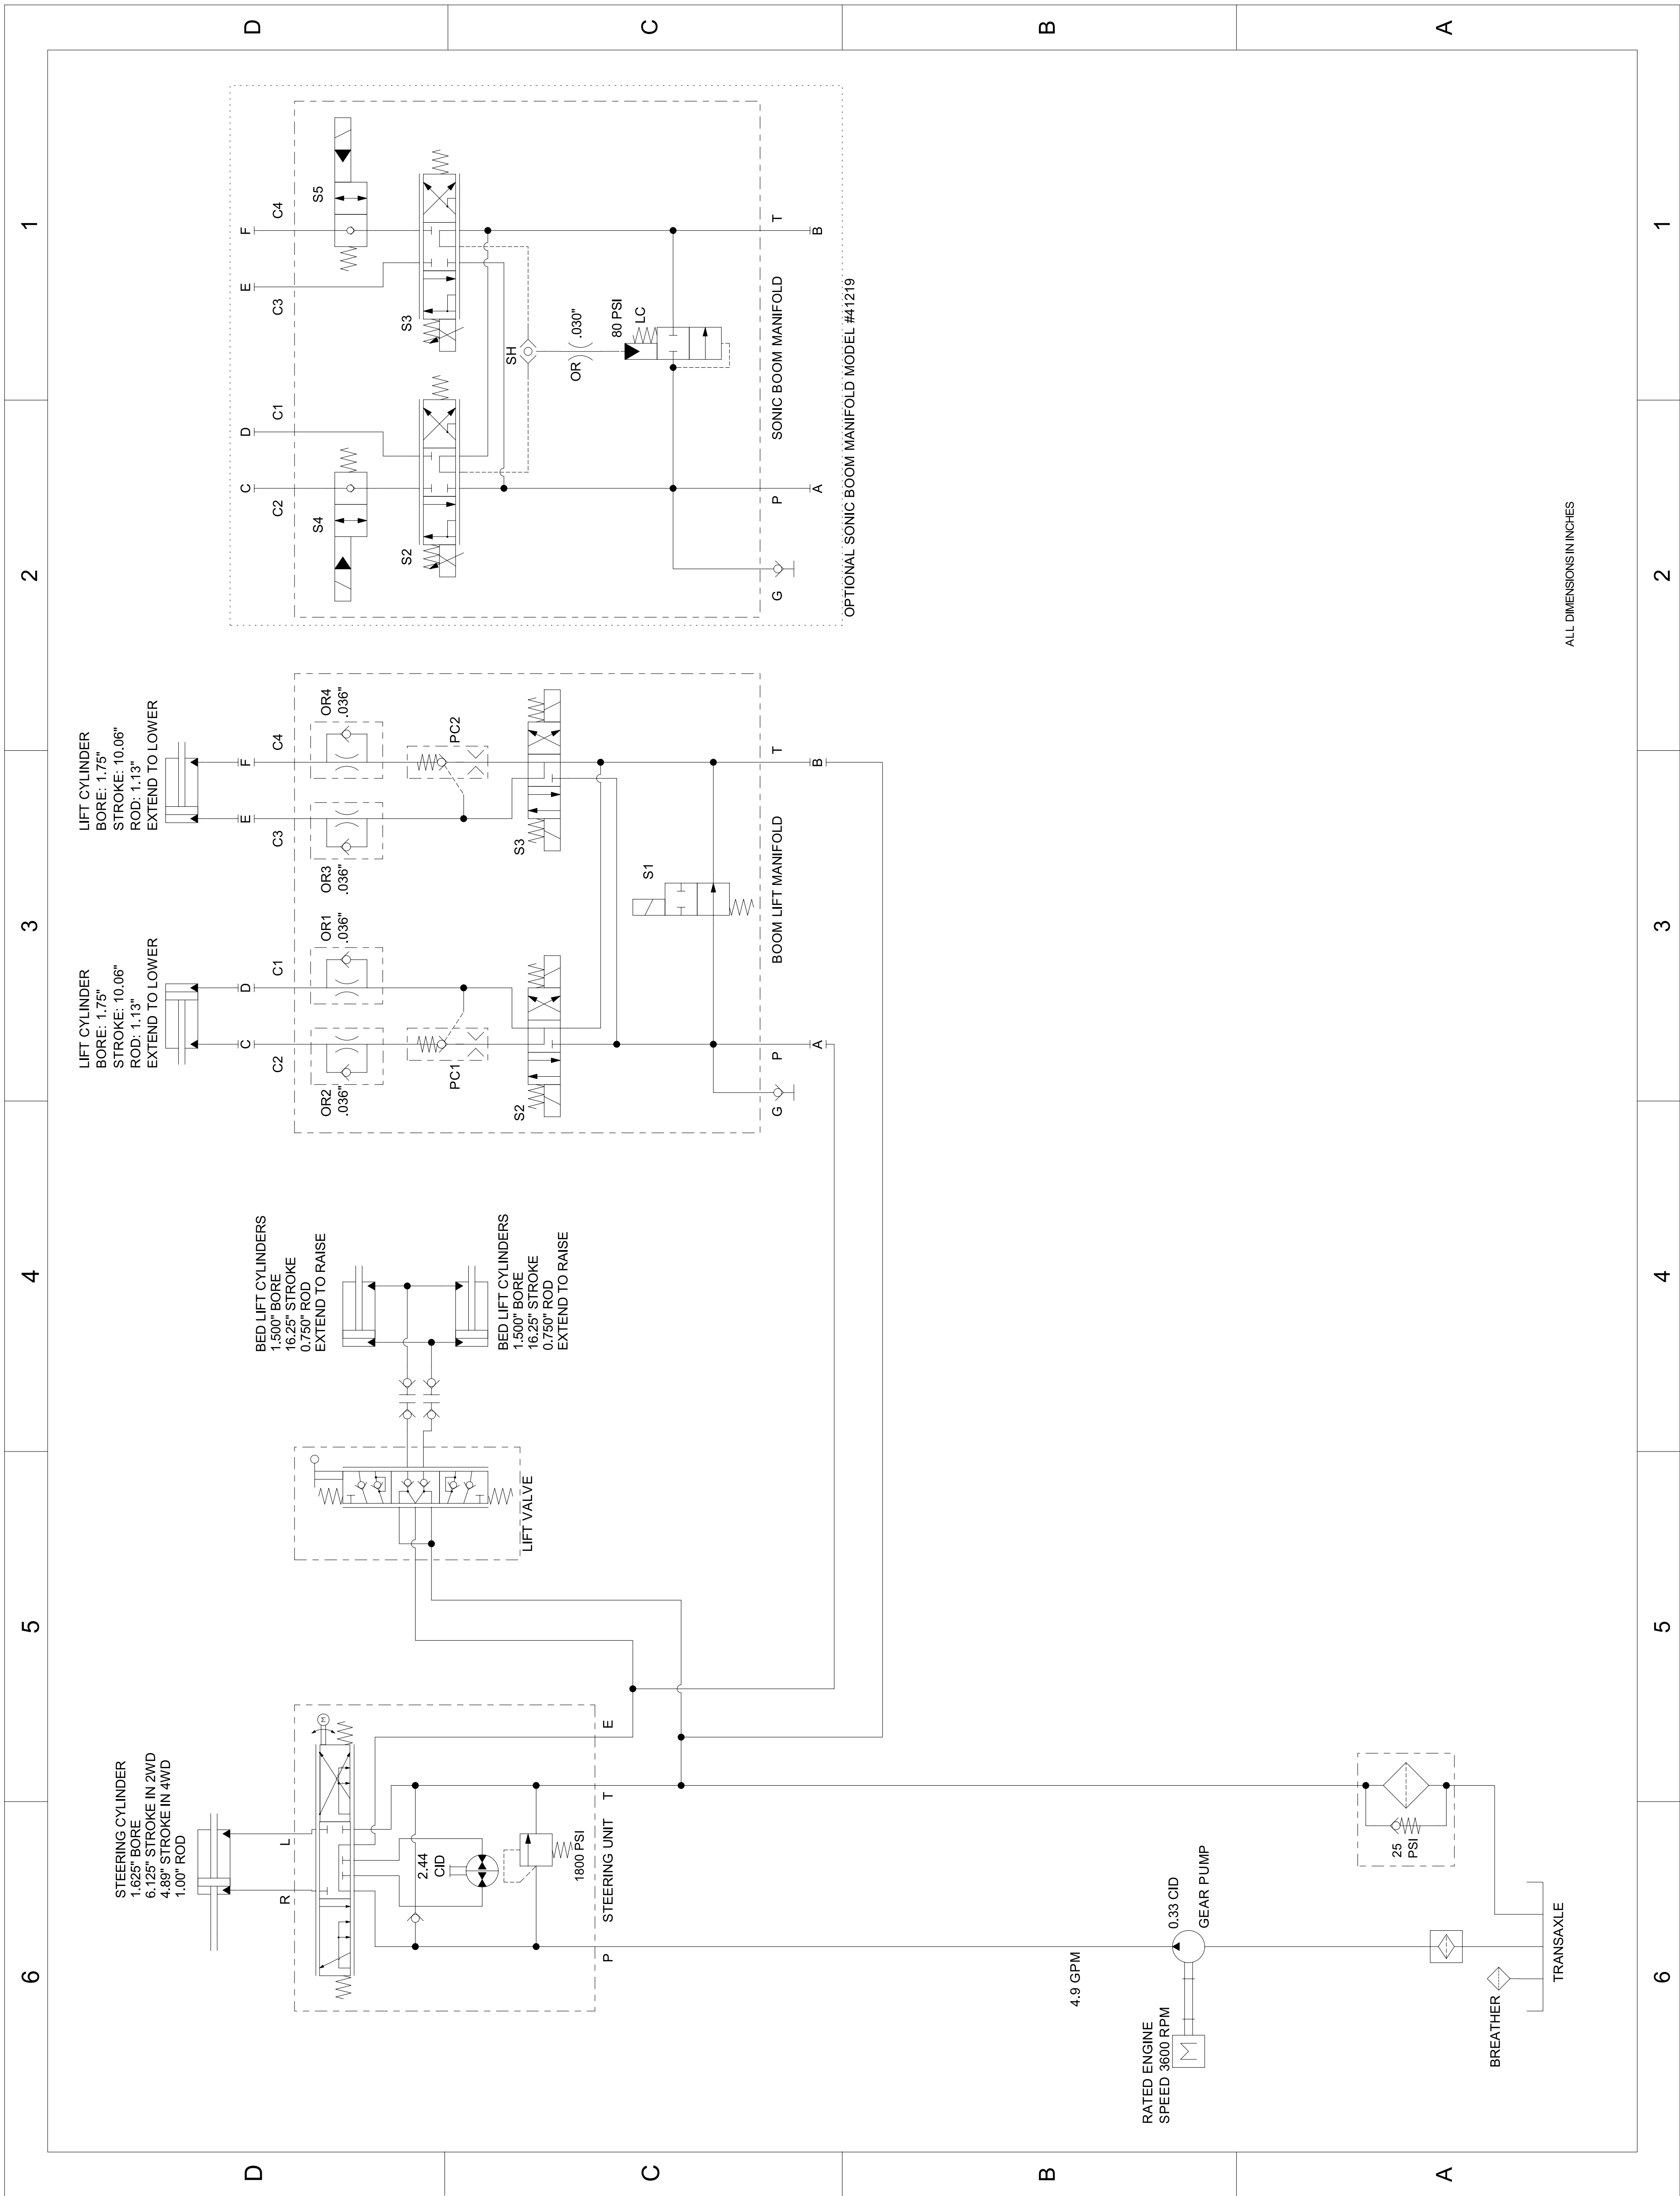

Multi Pro® WM Turf Sprayer
Model No. 41240—Serial No. 31500001 and Up

Model No. 41240
137-4208 Rev A
1 of 2
Automatic Transaxle

ALL DIMENSIONS IN INCHES

ALL DIMENSIONS IN INCHES