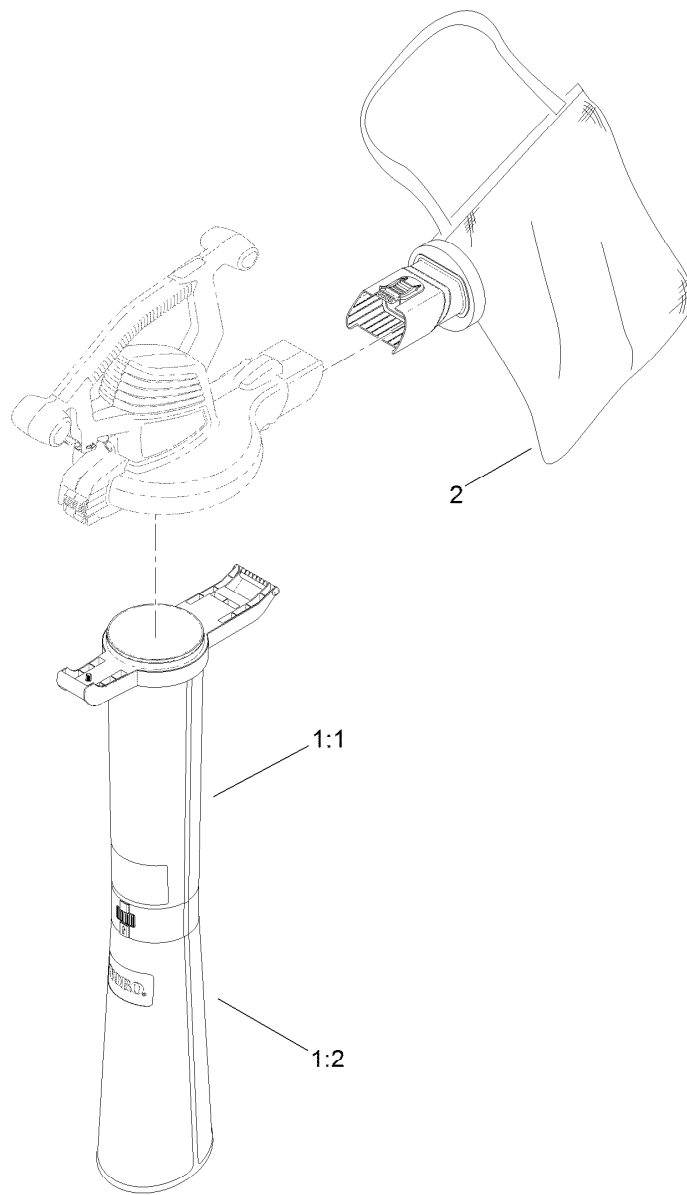

Count on it.

Parts Catalog

Super Blower/Vacuum

Model No. 51618—Serial No. 313000001 and Up

Impeller and Tube Assembly

<i>Ref.</i>	<i>Part Number</i>	<i>Qty.</i>	<i>Description</i>
4	125-0473	1	Tube-Blower
5	119-9762	1	Tube-Insert, Super
6	108-8965	1	Cover-Inlet
7	125-0494	1	Impeller-Plastic, 9 Blade
8	114-9015	1	Nut-Impeller
9	94-4496	13	Screw-PPH
10	132-9159	1	Bushing-Motor

Bag and Tube Assembly

<i>Ref.</i>	<i>Part Number</i>	<i>Qty.</i>	<i>Description</i>
1:1	108-8969	1	Tube-Vacuum, Upper
1:2	108-8970	1	Tube-Vacuum, Lower
2	125-0526	1	Bag ASM

Count on it.