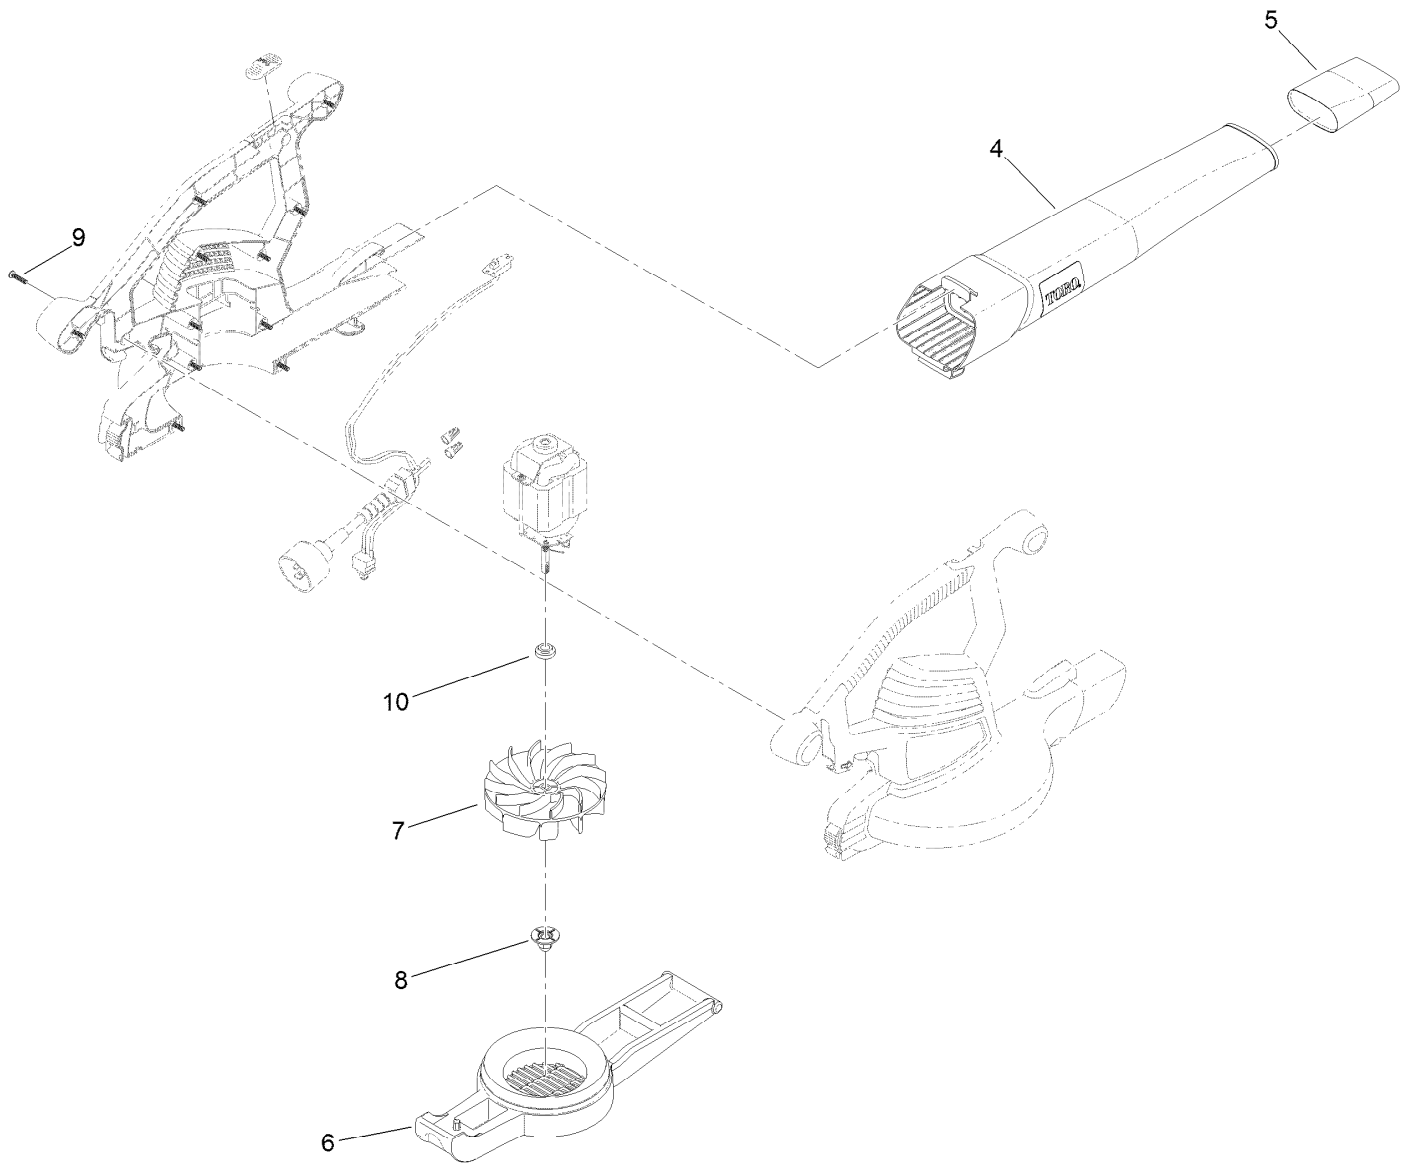

Count on it.

Parts Catalog

Super Blower/Vacuum

Model No. 51618—Serial No. 313000001 and Up

Impeller and Tube Assembly

<i>Ref.</i>	<i>Part Number</i>	<i>Qty.</i>	<i>Description</i>
4	125-0473	1	Tube-Blower
5	119-9762	1	Tube-Insert, Super
6	108-8965	1	Cover-Inlet
7	125-0494	1	Impeller-Plastic, 9 Blade
8	114-9015	1	Nut-Impeller
9	94-4496	13	Screw-PPH
10	132-9159	1	Bushing-Motor

Bag and Tube Assembly

<i>Ref.</i>	<i>Part Number</i>	<i>Qty.</i>	<i>Description</i>
1:1	108-8969	1	Tube-Vacuum, Upper
1:2	108-8970	1	Tube-Vacuum, Lower
2	125-0526	1	Bag ASM

Count on it.