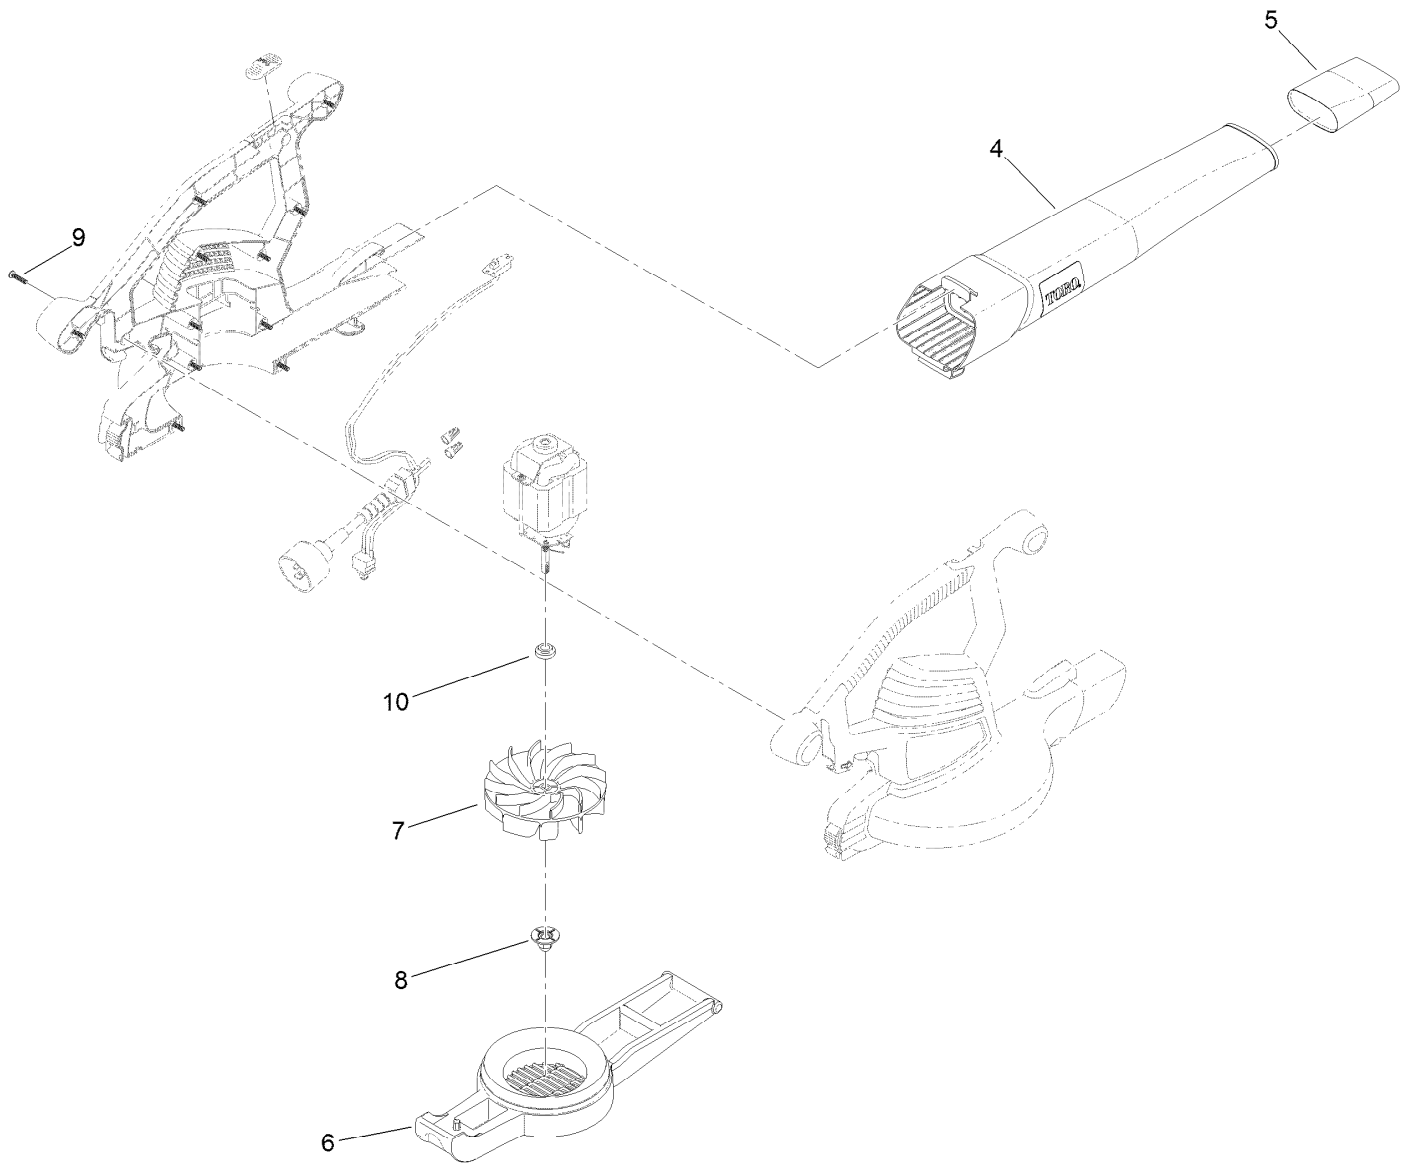

**Count on it.**

**Parts Catalog**

**Rake and Vac™ Blower/Vacuum**

Model No. 51617—Serial No. 313000001 and Up

## Impeller and Tube Assembly

<i>Ref.</i>	<i>Part Number</i>	<i>Qty.</i>	<i>Description</i>
4	125-0473	1	Tube-Blower
5	119-9762	1	Tube-Insert, Super
6	108-8965	1	Cover-Inlet
7	125-0494	1	Impeller-Plastic, 9 Blade
8	114-9015	1	Nut-Impeller
9	94-4496	13	Screw-PPH
10	132-9159	1	Bushing-Motor

## Bag and Tube Assembly

<i>Ref.</i>	<i>Part Number</i>	<i>Qty.</i>	<i>Description</i>
1:1	108-8969	1	Tube-Vacuum, Upper
1:2	108-8970	1	Tube-Vacuum, Lower
2	125-0526	1	Bag ASM

**Count on it.**