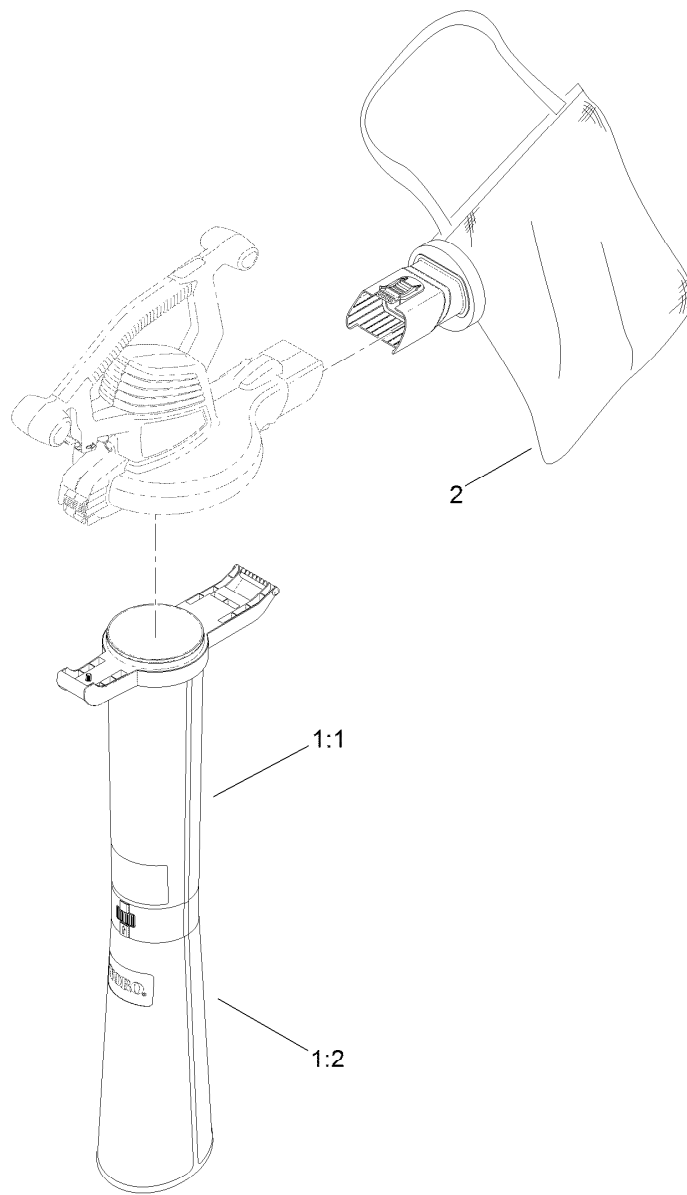

**Count on it.**

**Parts Catalog**

**Rake and Vac™ Blower/Vacuum**

Model No. 51617—Serial No. 313000001 and Up

## Impeller and Tube Assembly

<i>Ref.</i>	<i>Part Number</i>	<i>Qty.</i>	<i>Description</i>
4	125-0473	1	Tube-Blower
5	119-9762	1	Tube-Insert, Super
6	108-8965	1	Cover-Inlet
7	125-0494	1	Impeller-Plastic, 9 Blade
8	114-9015	1	Nut-Impeller
9	94-4496	13	Screw-PPH
10	132-9159	1	Bushing-Motor

## Bag and Tube Assembly

<i>Ref.</i>	<i>Part Number</i>	<i>Qty.</i>	<i>Description</i>
1:1	108-8969	1	Tube-Vacuum, Upper
1:2	108-8970	1	Tube-Vacuum, Lower
2	125-0526	1	Bag ASM

**Count on it.**