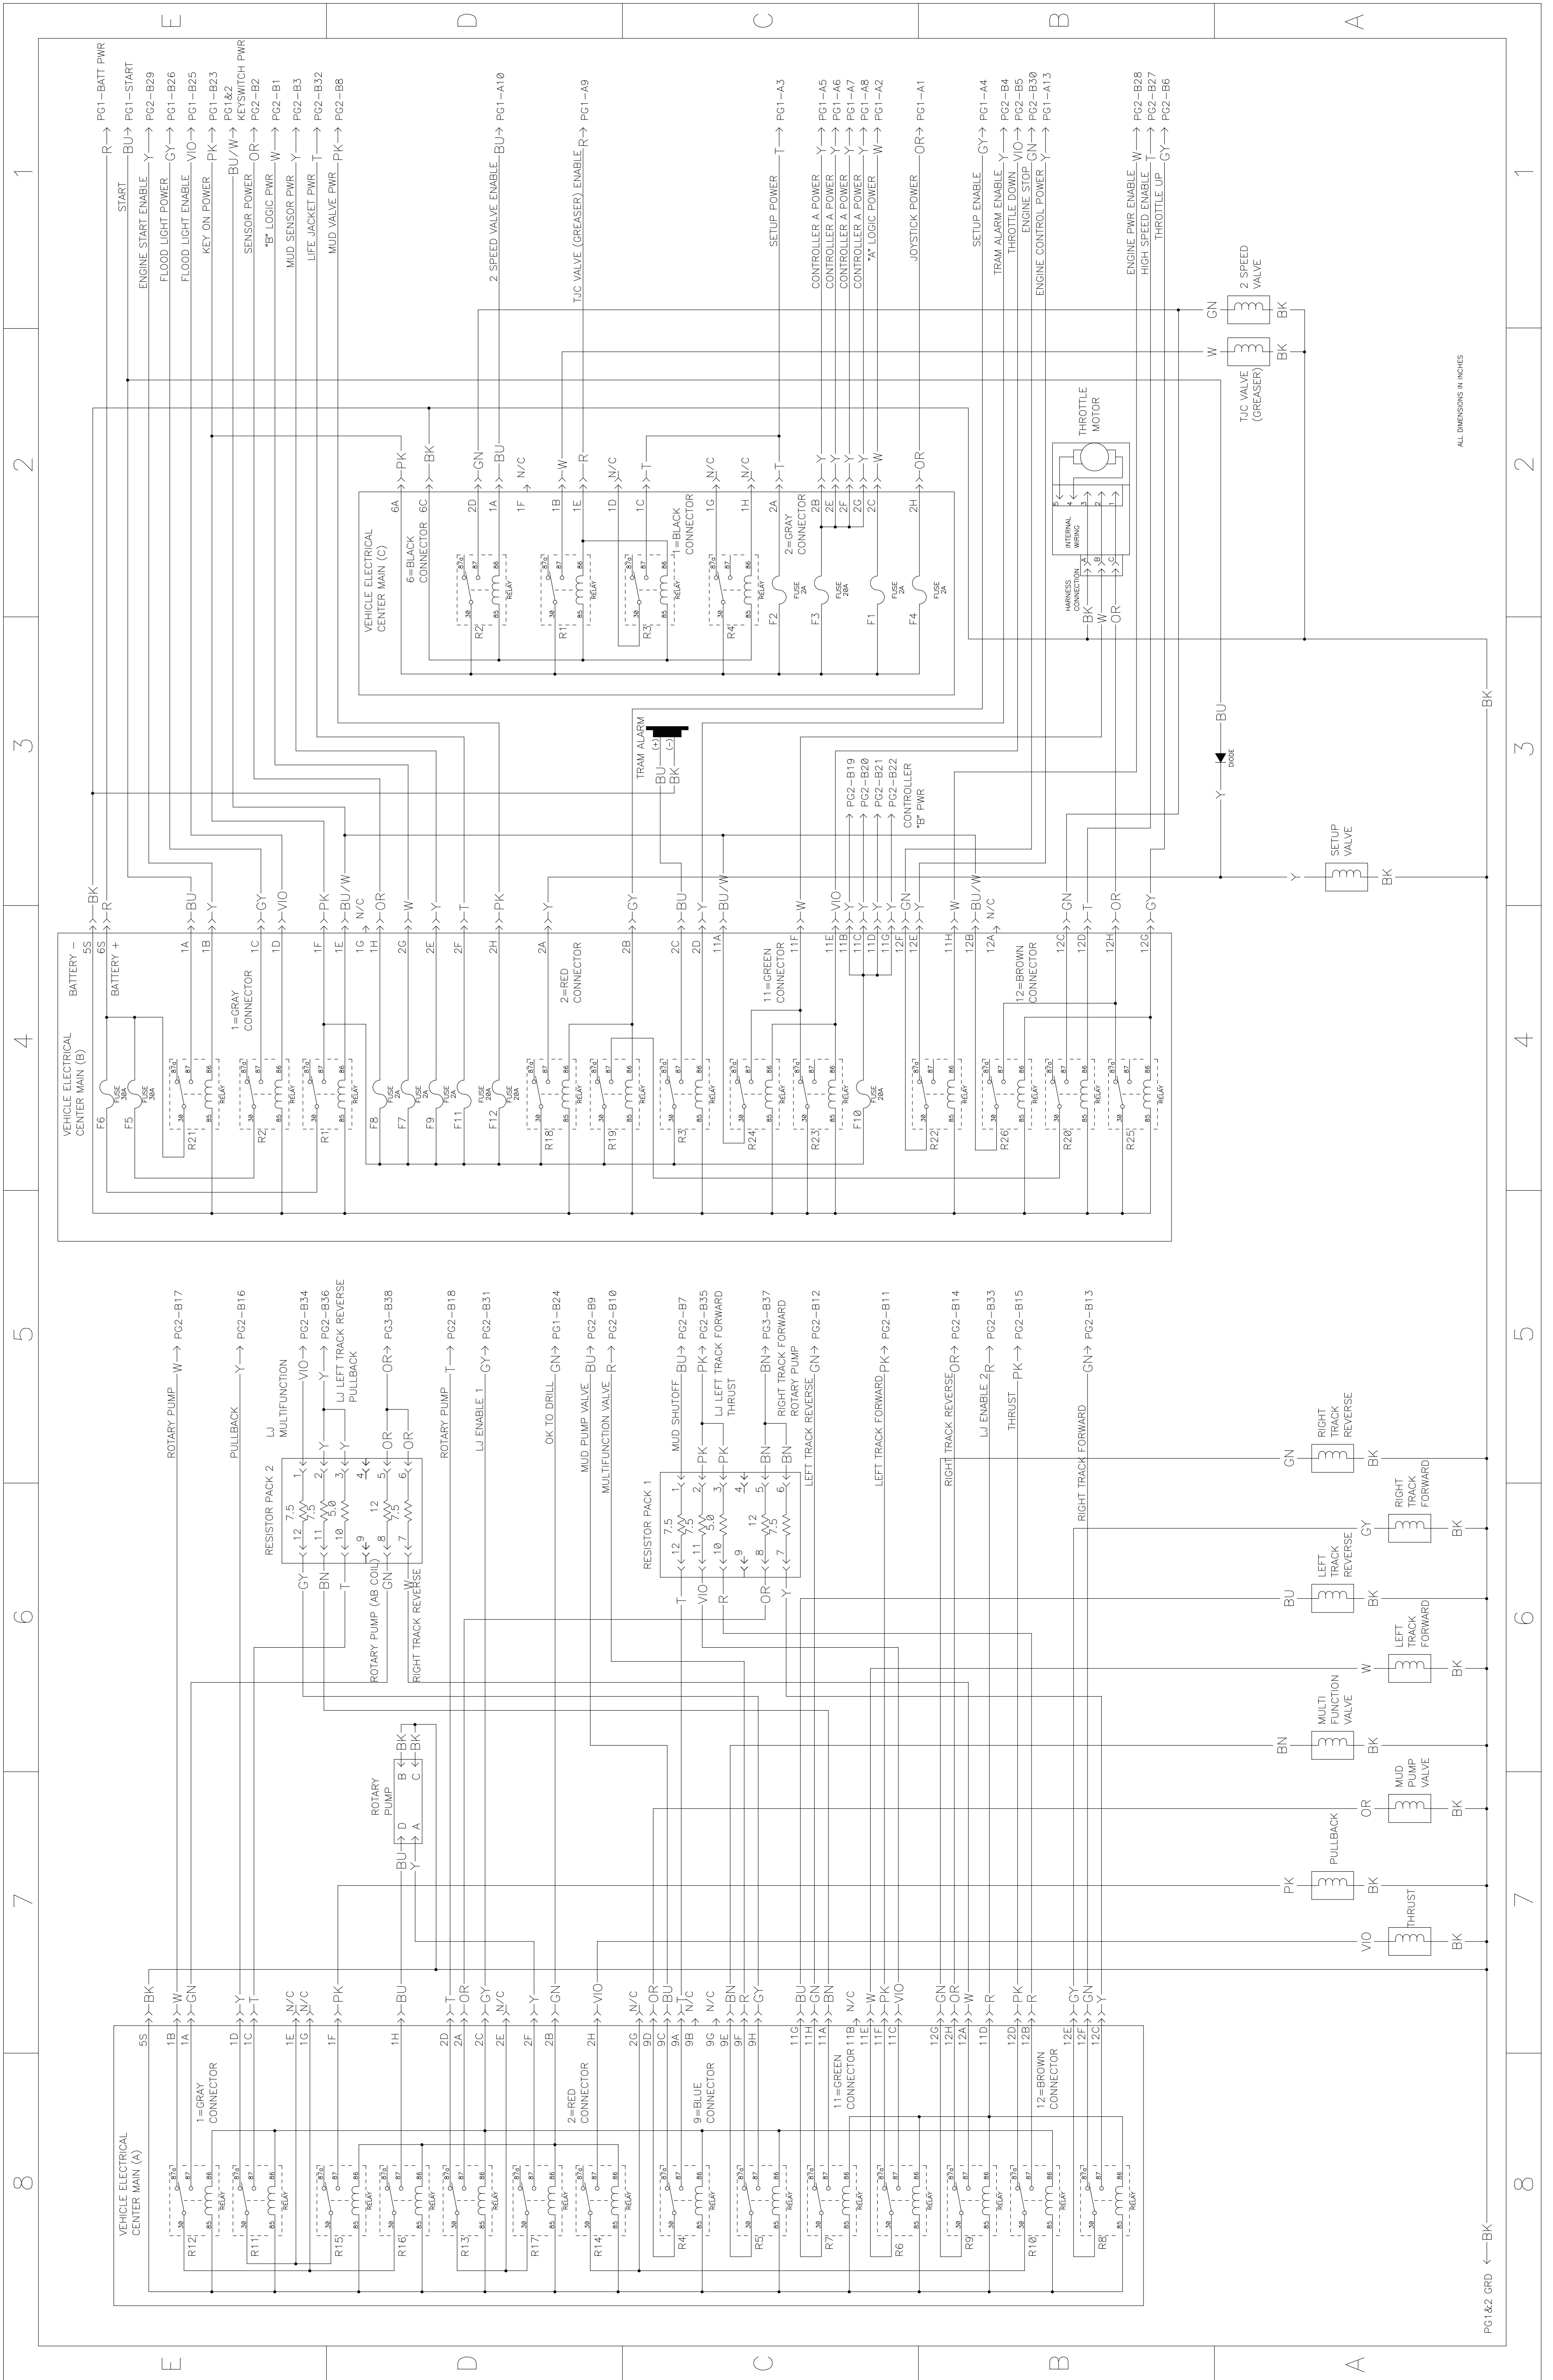

### 2024 Directional Drill

Model No. 23800—Serial No. 313000001 and Up  
 Model No. 23800A—Serial No. 314000001 and Up  
 Model No. 23800C—Serial No. 314000001 and Up  
 Model No. 23800TE—Serial No. 313000001 and Up  
 Model No. 23800W—Serial No. 314000001 and Up

Electrical Schematic

Model No. 23800, 23800A, 23800C, 23800TE, and 23800W  
 122-0411 Rev A  
 1 of 3

ALL DIMENSIONS IN INCHES

ALL DIMENSIONS IN INCHES