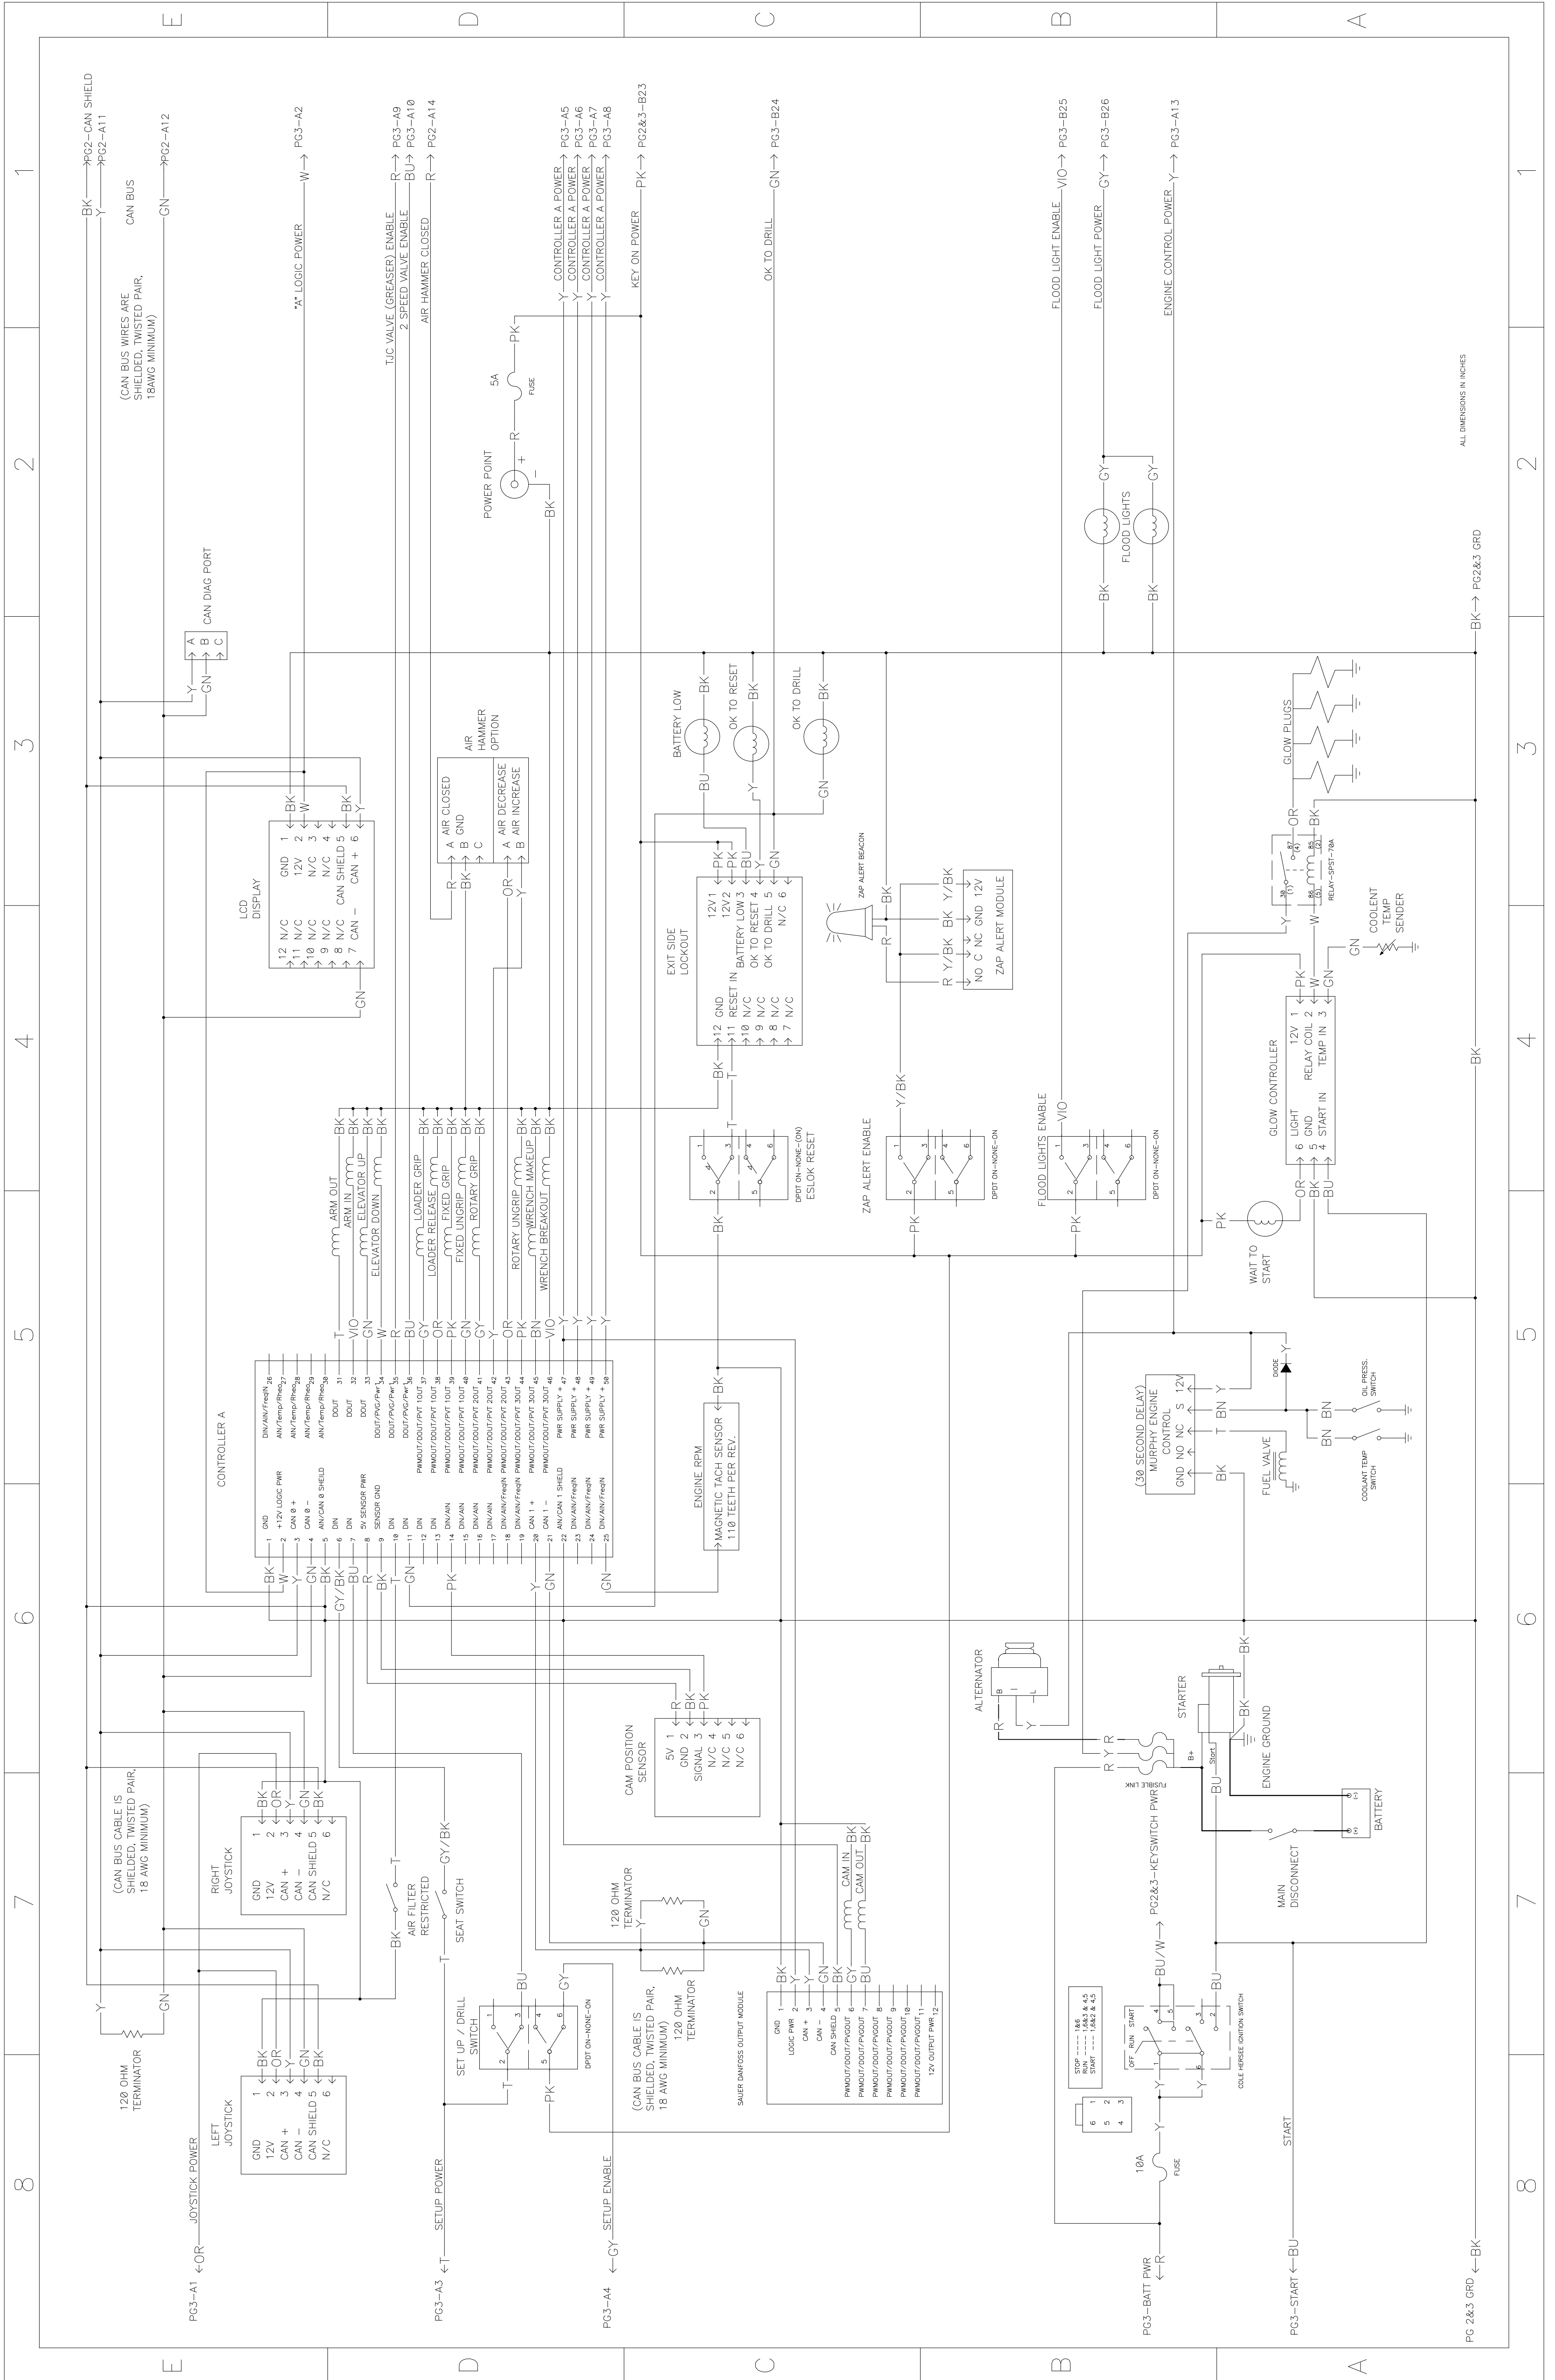

2024 Directional Drill

Model No. 23800—Serial No. 313000001 and Up
 Model No. 23800A—Serial No. 314000001 and Up
 Model No. 23800C—Serial No. 314000001 and Up
 Model No. 23800TE—Serial No. 313000001 and Up
 Model No. 23800W—Serial No. 314000001 and Up

Electrical Schematic

Model No. 23800, 23800A, 23800C, 23800TE, and 23800W
 122-0411 Rev A
 1 of 3

ALL DIMENSIONS IN INCHES

ALL DIMENSIONS IN INCHES