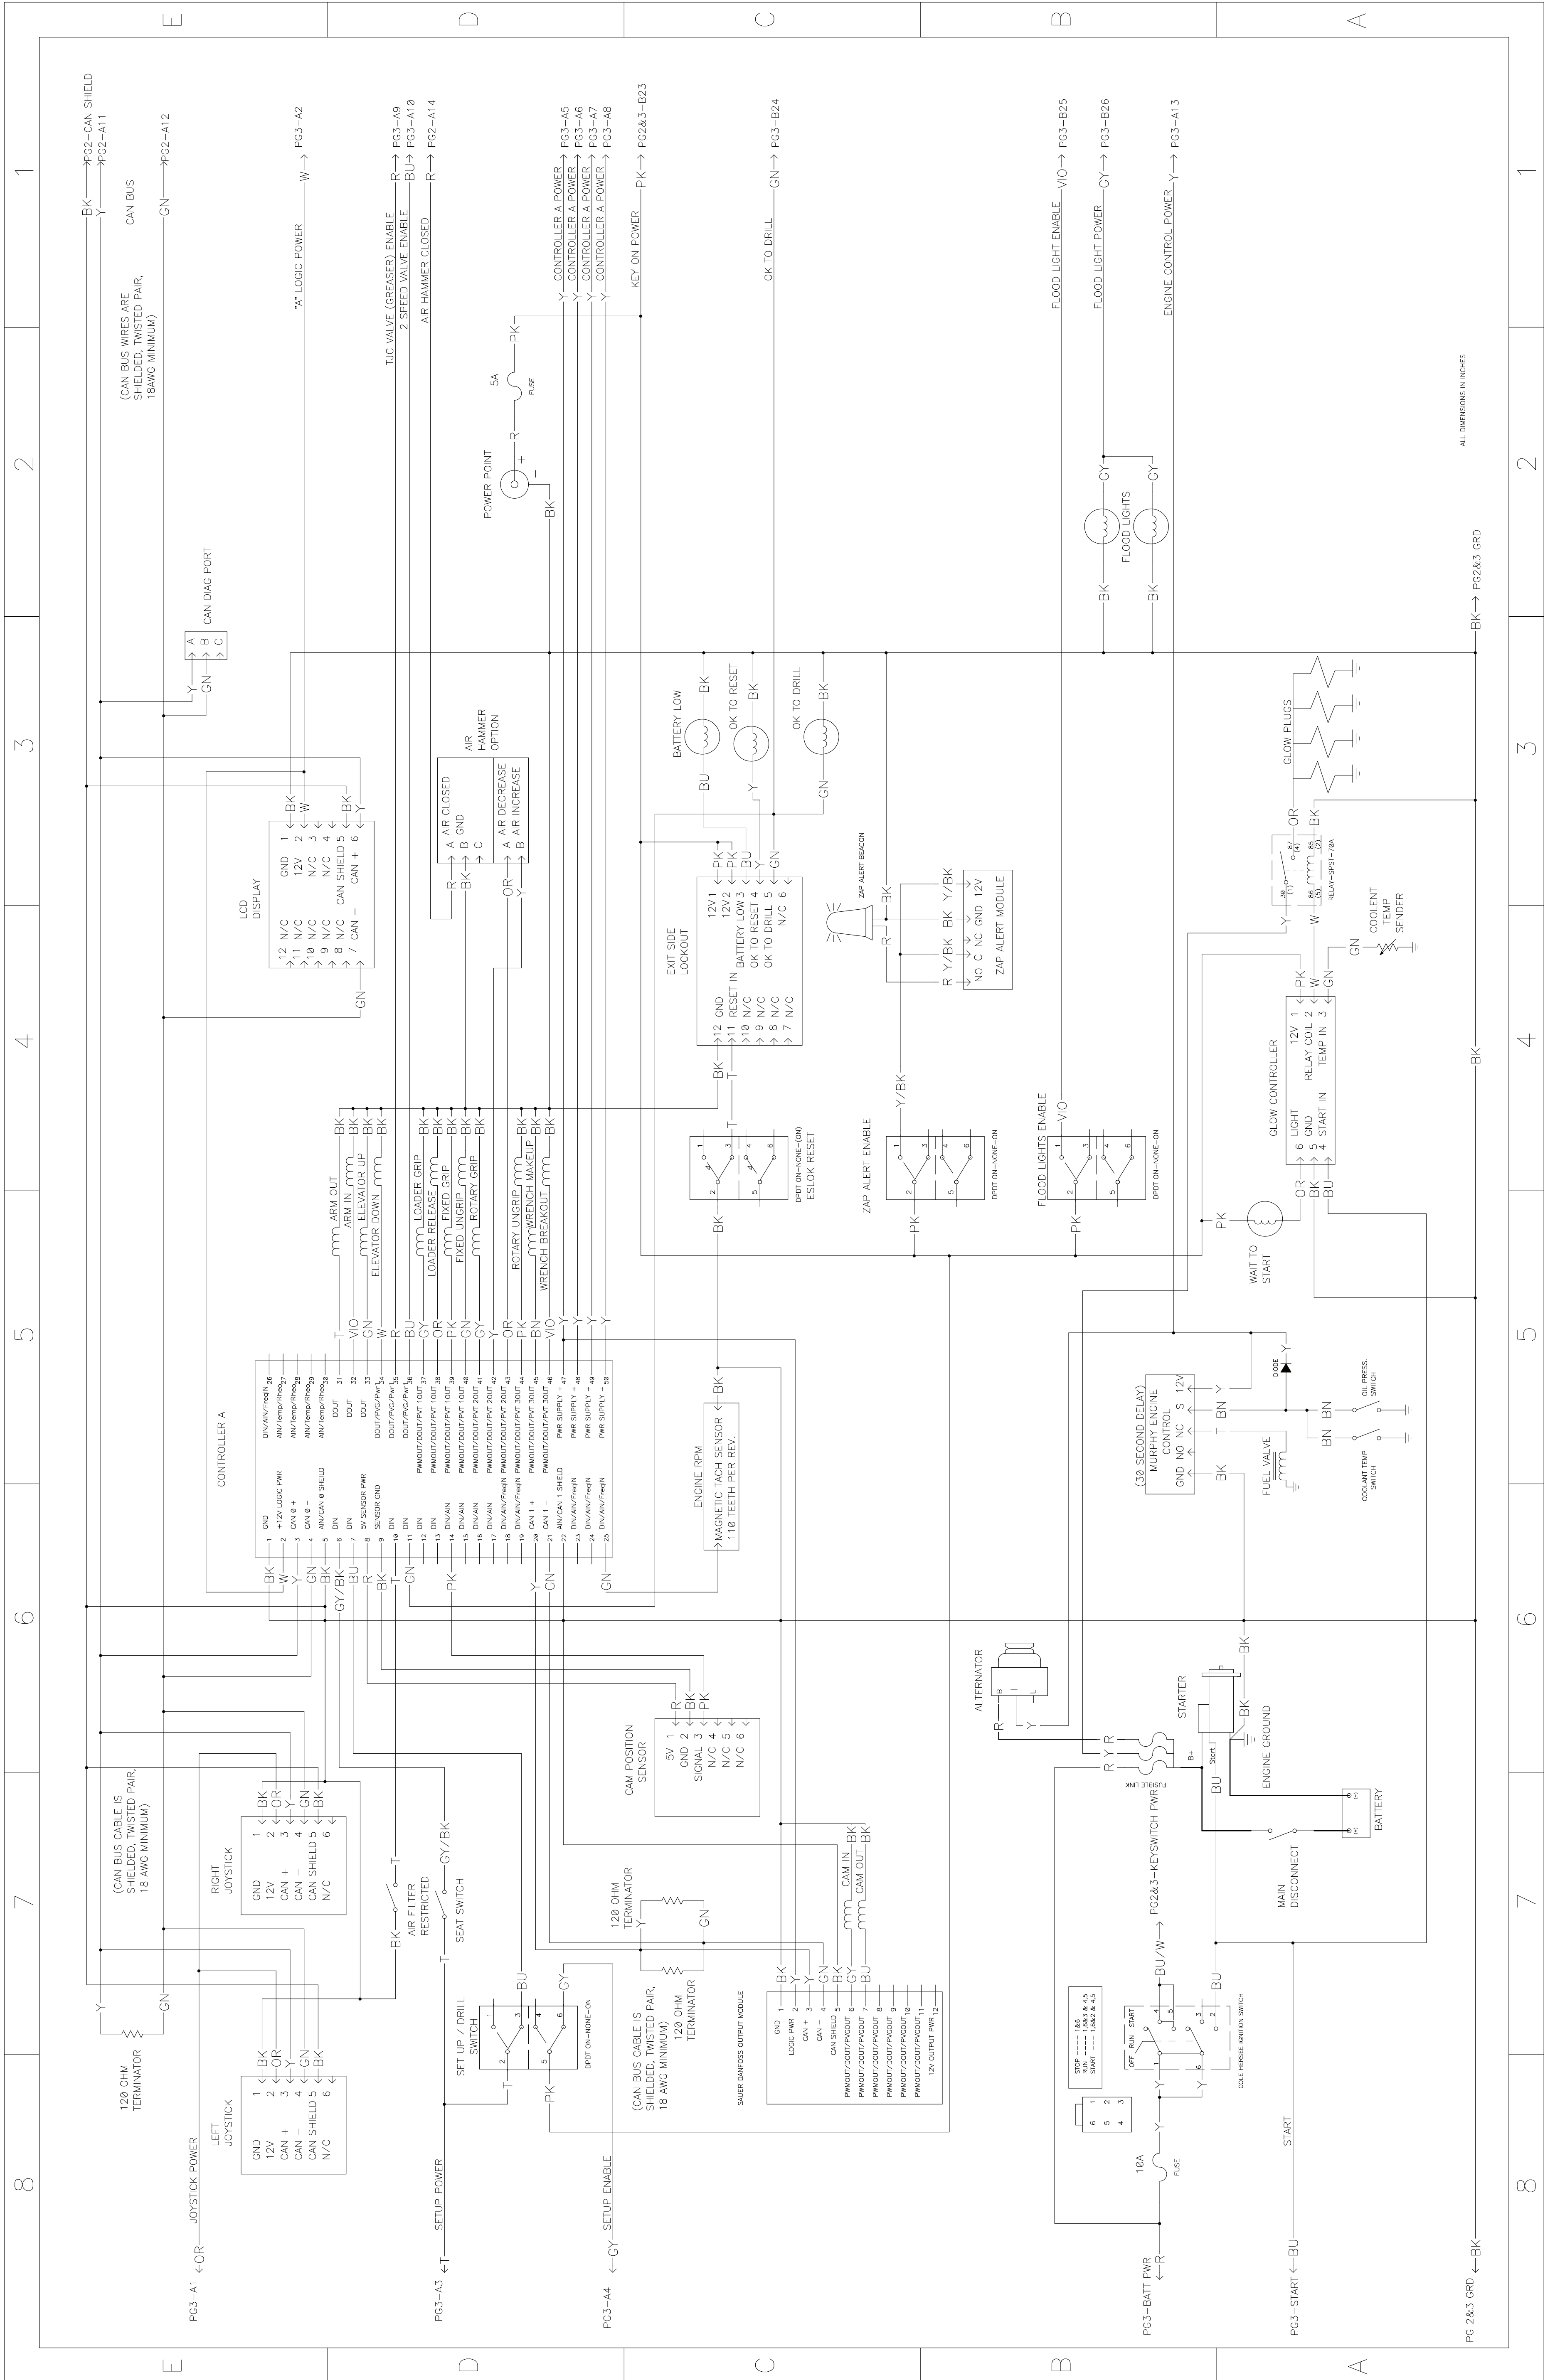

### 2024 Directional Drill

Model No. 23800—Serial No. 313000001 and Up  
 Model No. 23800A—Serial No. 314000001 and Up  
 Model No. 23800C—Serial No. 314000001 and Up  
 Model No. 23800TE—Serial No. 313000001 and Up  
 Model No. 23800W—Serial No. 314000001 and Up

Electrical Schematic

Model No. 23800, 23800A, 23800C, 23800TE, and 23800W  
 122-0411 Rev A  
 1 of 3

ALL DIMENSIONS IN INCHES

ALL DIMENSIONS IN INCHES