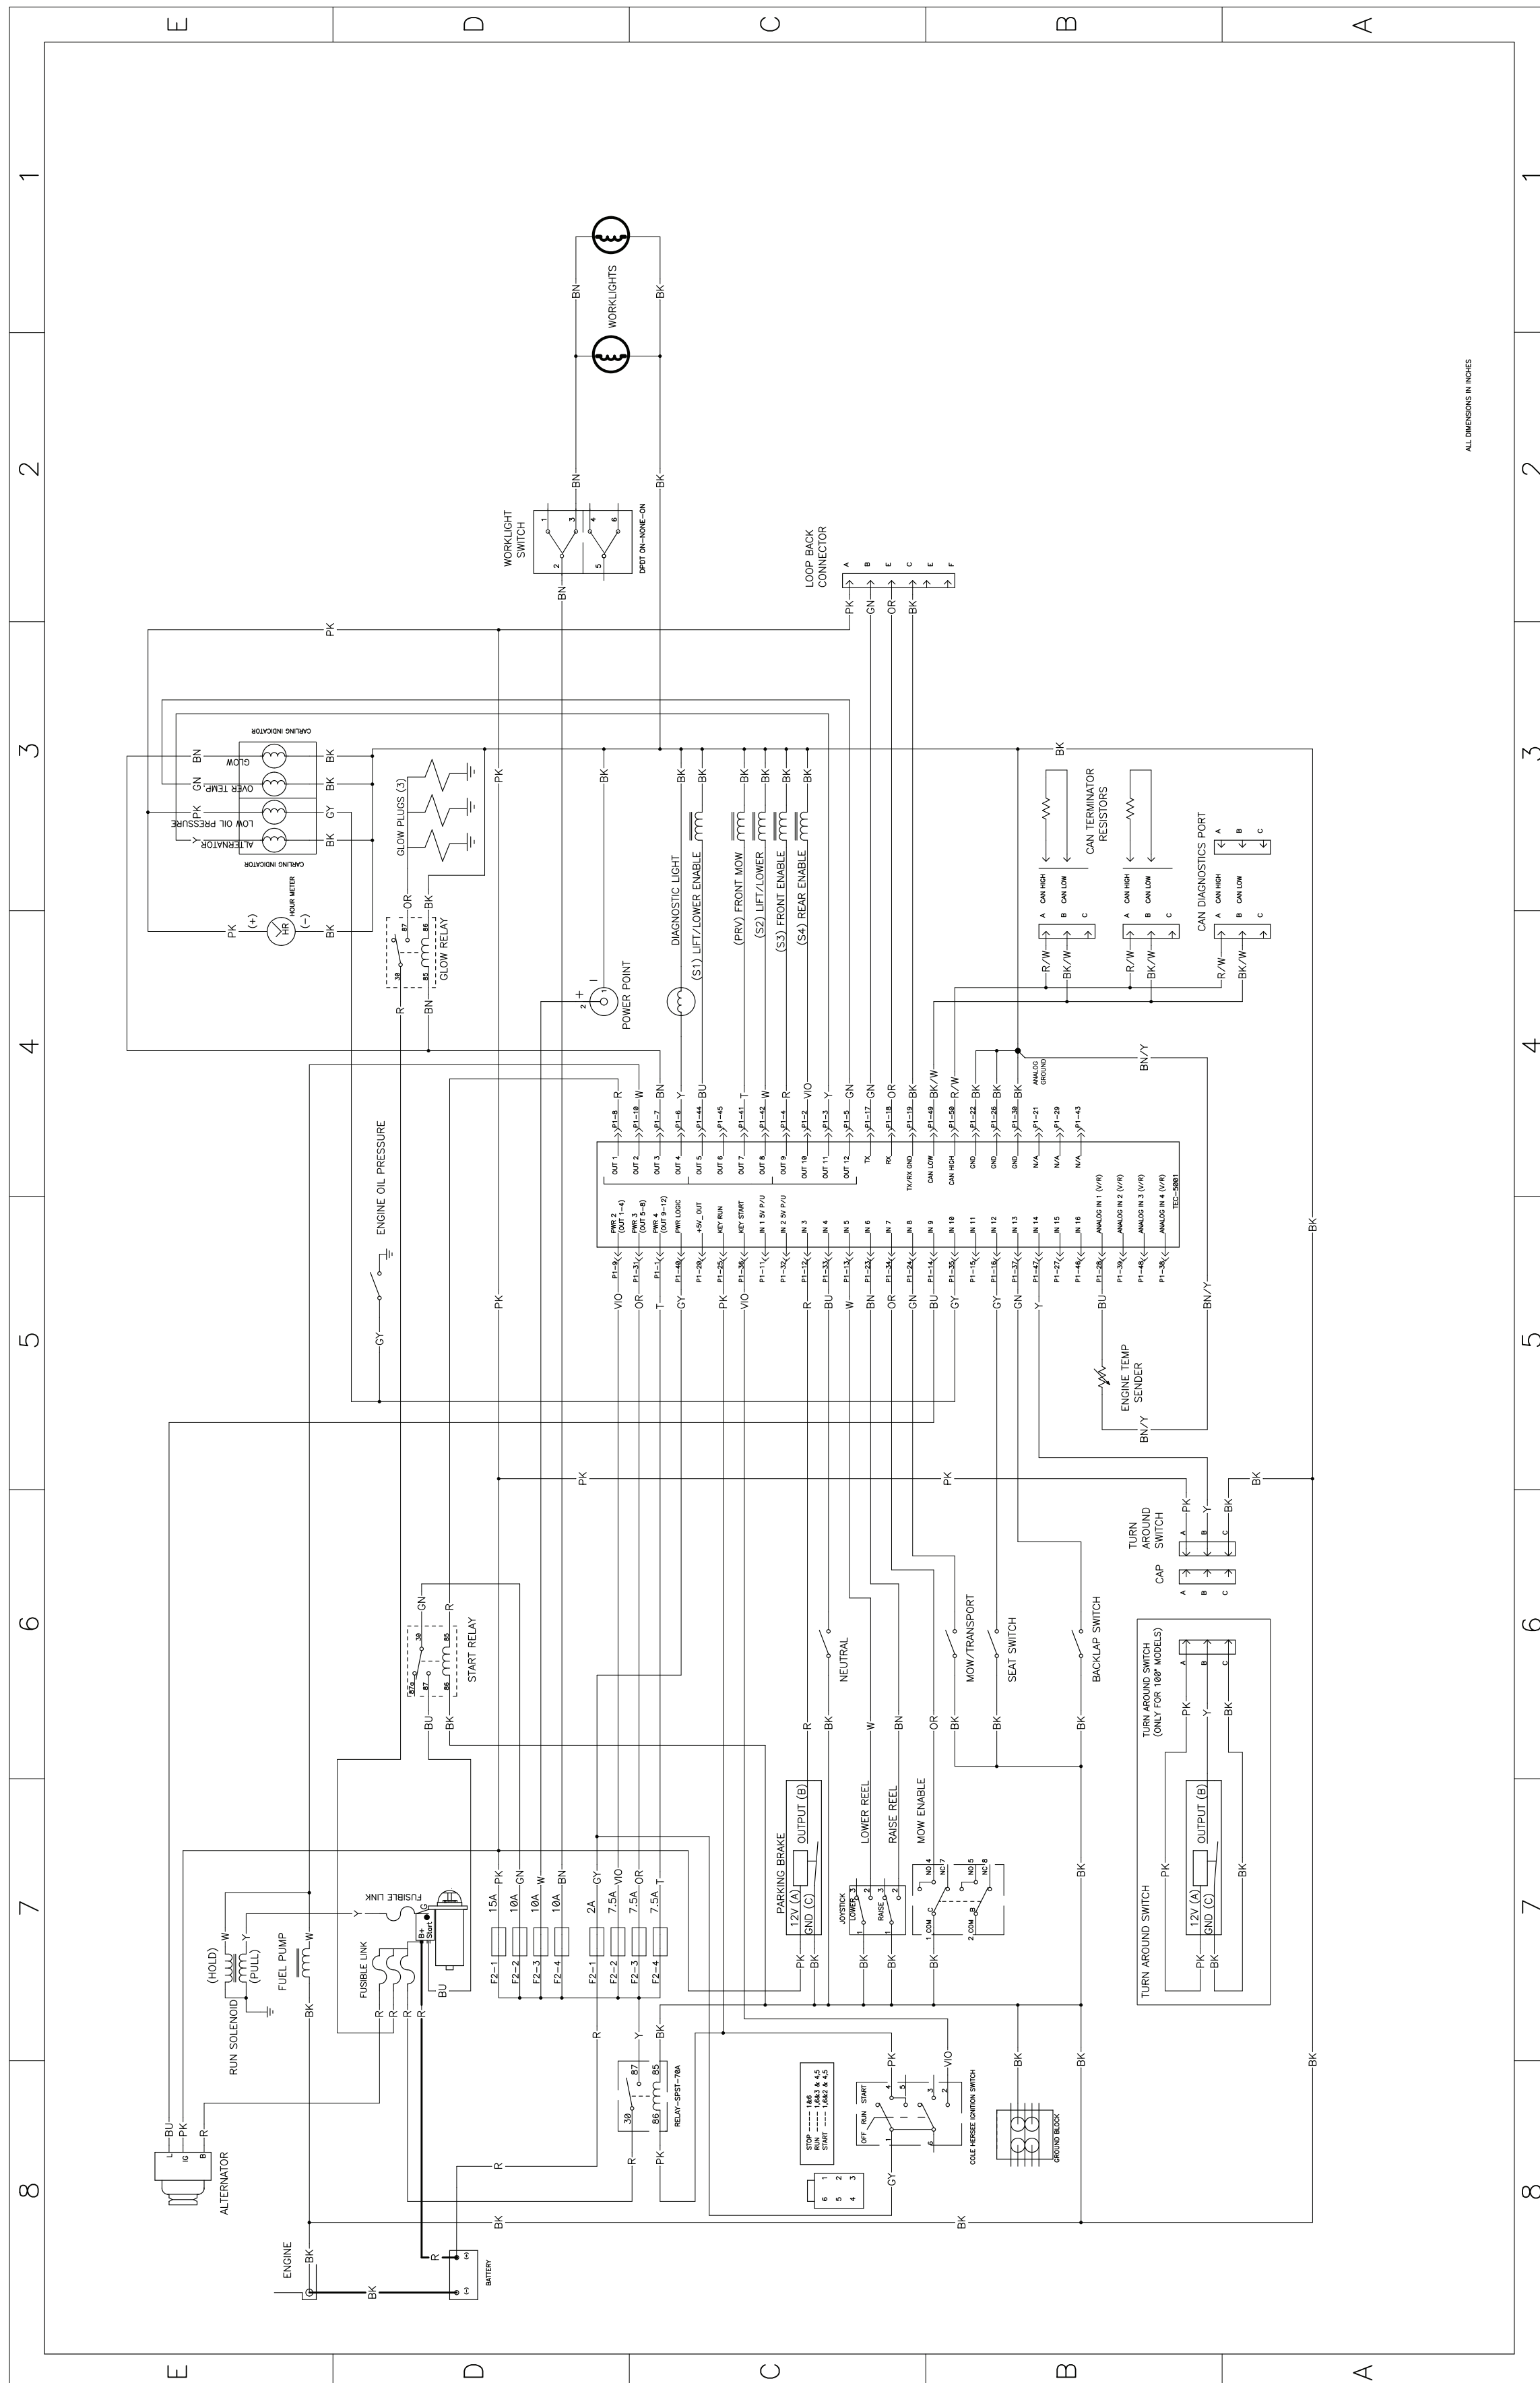

Reelmaster® 3550, 3555, or 3575 Traction Unit

Model No. 03820—Serial No. 316000001 and Up

Model No. 03821—Serial No. 316000001 and Up

Model No. 03910—Serial No. 400000000 and Up

Electrical Schematic

Model No. 03820, 03821, and 03910

122-0417 Rev B

1 of 1

ALL DIMENSIONS IN INCHES