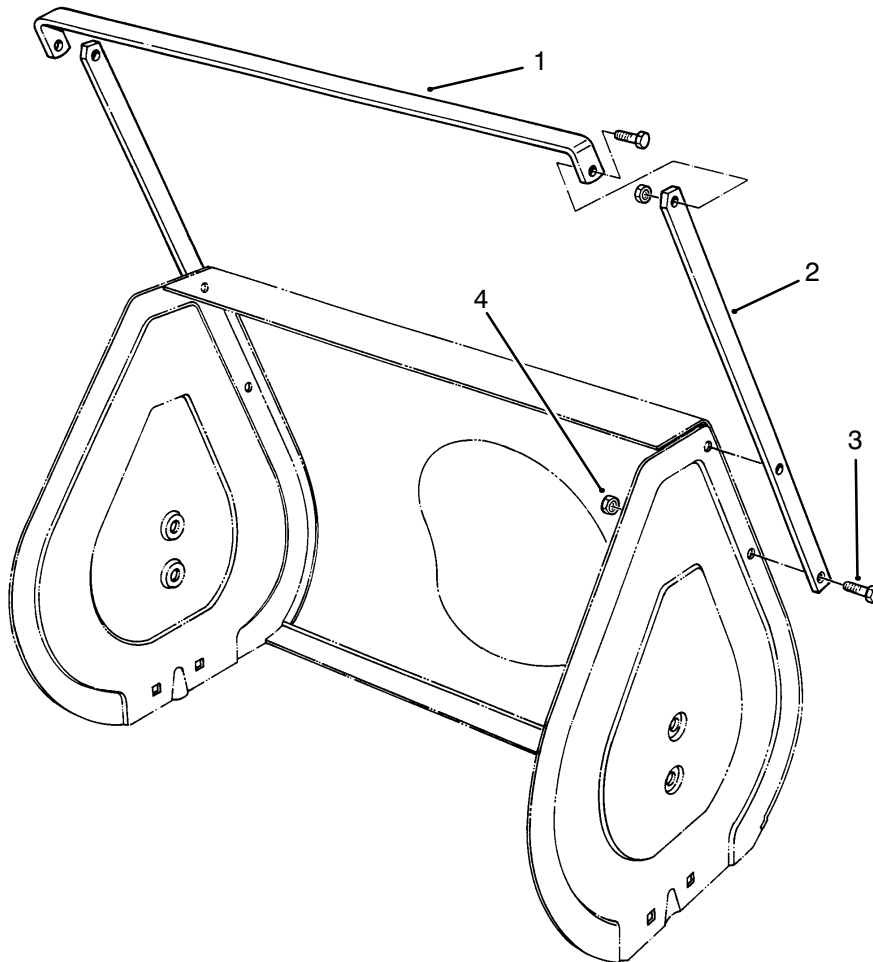

PART NO. 37-7020 PART NO. 37-7021	PARTS CATALOG
DRIFT BREAKER KIT For 521, 724 & 824 Snowthrowers	

C-0035

DRIFT BREAKER ASSEMBLY

Ref. No.	Part No.	Description	No. Used
1	38-0760	Drift Breaker - Top, 21"	1
	68-7180	Drift Breaker - Top, 24"	1
2	38-0750	Drift Breaker - Side	2

Ref. No.	Part No.	Description	No. Used
3	322-4	Capscrew	6
4	3296-29	Locknut	6