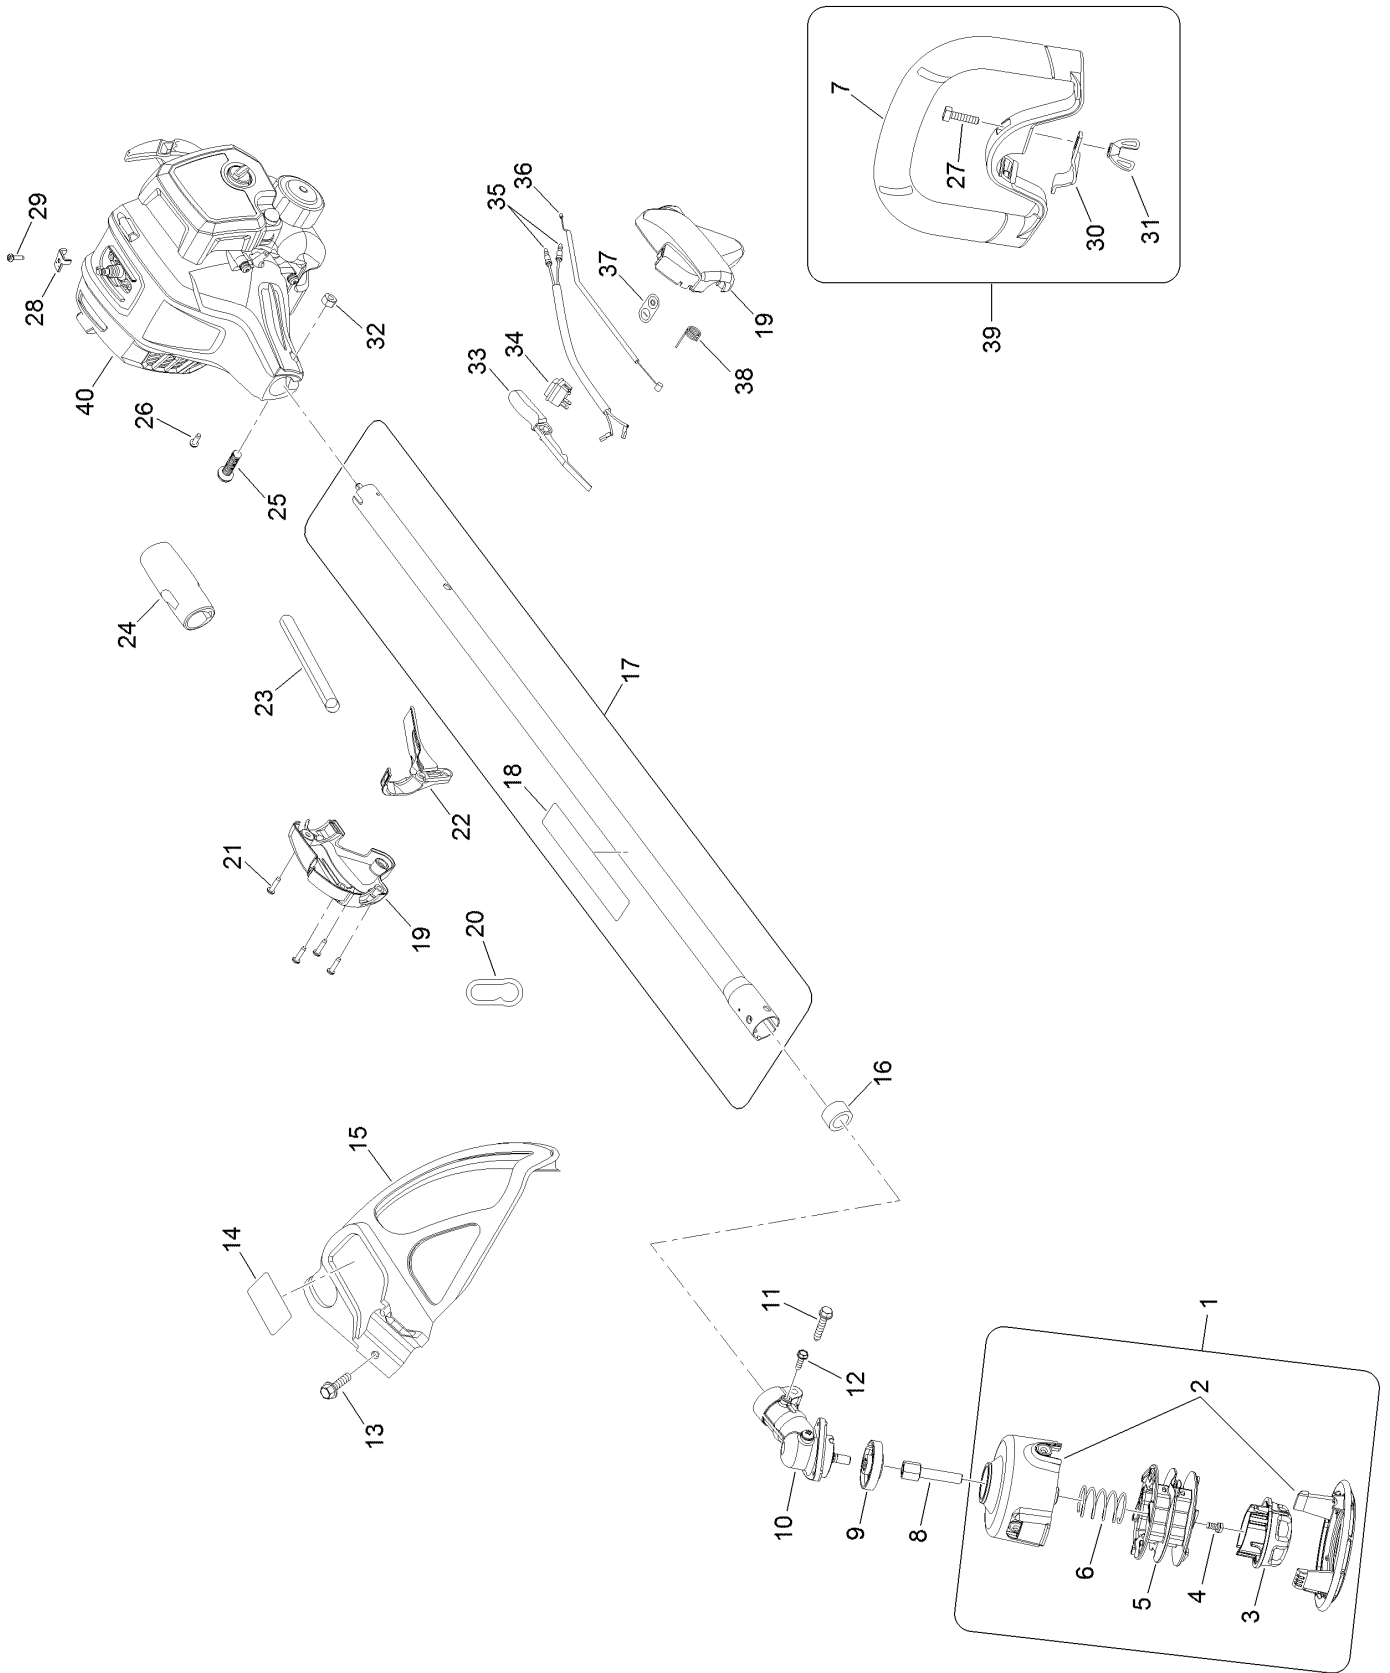

18in Straight Shaft Gas Trimmer Assembly

18in Straight Shaft Gas Trimmer Assembly (continued)

<i>Ref.</i>	<i>Part Number</i>	<i>Qty.</i>	<i>Description</i>	<i>Ref.</i>	<i>Part Number</i>	<i>Qty.</i>	<i>Description</i>
1	309034005	1	Spool Head ASM	21	660563002	4	Screw
2	308827003	1	Housing-Stringhead	22	518696017	1	Trigger
3	518803003	1	Knob-Bump	23	518210004	1	Tube-Corrugated
4	660649001	1	Bolt	24	570234009	1	Grip-Shaft, Upper
5	308924001	1	Spool ASM	25	T660697001	1	Screw
6	678749001	1	Spring-Compression	26	660925011	1	Screw
7	526760001	1	Handle-Shaft, Upper	27	660857001	1	Screw
8	678019004	1	Adaptor-Head Shaft, Trimmer	28	638133001	1	Clamp-Cable, Throttle
9	678011001	1	Washer-Flange	29	660734001	1	Screw
10	308210008	1	Head-Gear	30	639167001	1	Clamp-Handle, Upper Shaft
11	660642001	1	Screw	31	518949001	1	Nut-Wing
12	660641001	1	Screw	32	678029002	1	Nut-Hex
13	660738002	1	Screw-HWH	33	518695017	1	Lock-Trigger
14	940865002	1	Decal-Grass Deflector	34	760961005	1	Switch-On/Off
15	308473004	1	Grass Deflector ASM	35	308863029	1	Lead
16	518367001	1	Spacer	36	308225011	1	Cable-Throttle
17	308470070	1	Upper Boom ASM	37	940864003	1	Label-On/Stop
18	940657168	1	Decal-Warning	38	690694002	1	Spring-Trigger
19	308869003	1	Control Handle ASM	39	308056009	1	Handle ASM
20	638431001	1	Clip-Strap, Shoulder	40		1	Powerhead ASM ●

● Not serviced separately