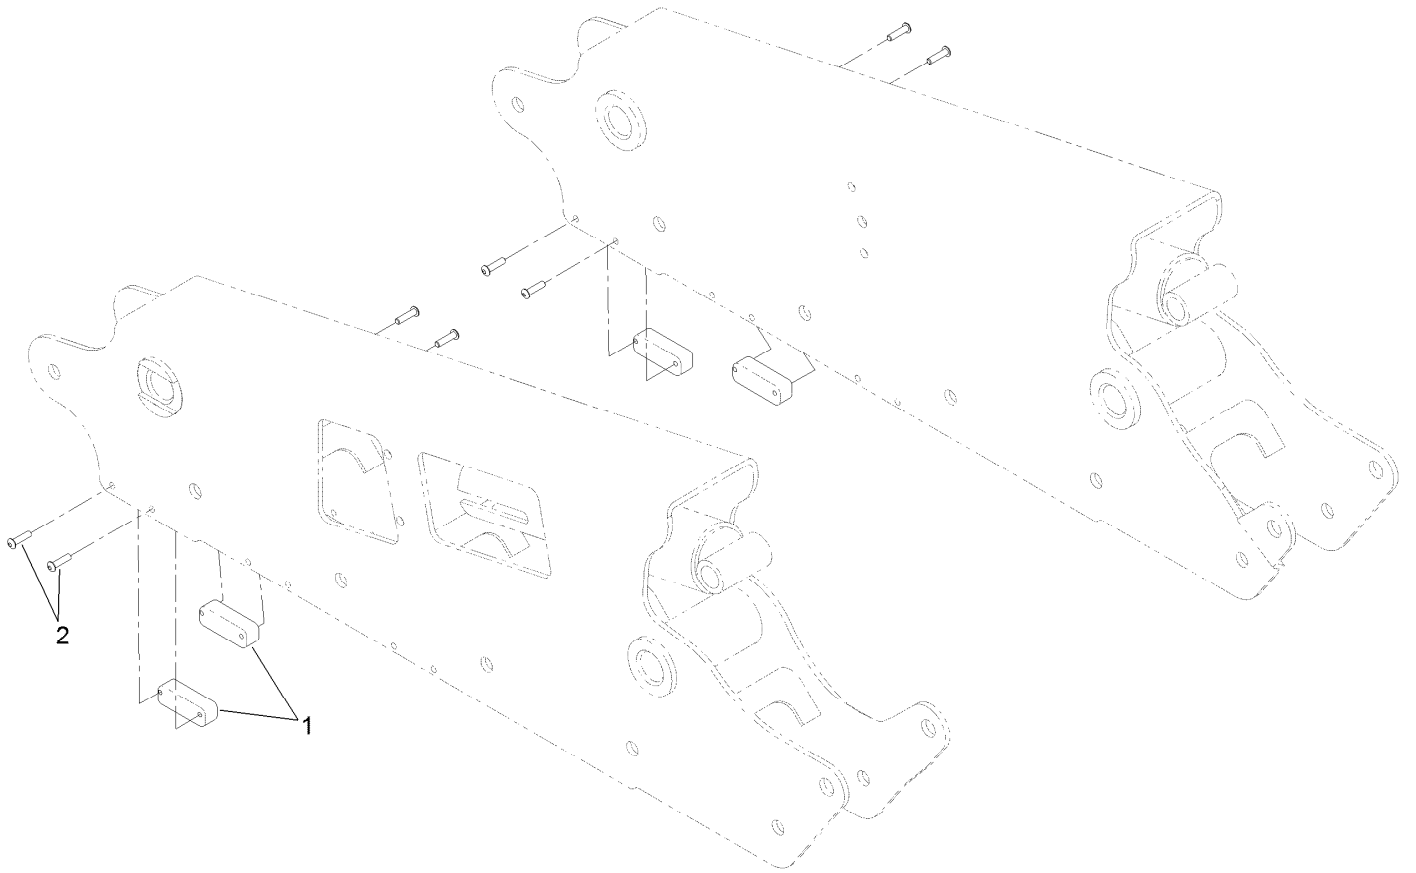

Count on it.

Parts Catalog

Wear Block Kit

TX 1000 Narrow Track Compact Tool Carrier

Model No. 136-5835

Wear Block Assembly No. 136-5835

<i>Ref.</i>	<i>Part Number</i>	<i>Qty.</i>	<i>Description</i>
1	131-9241	4	Block-Track
2	3274-65	8	Screw-HSBH