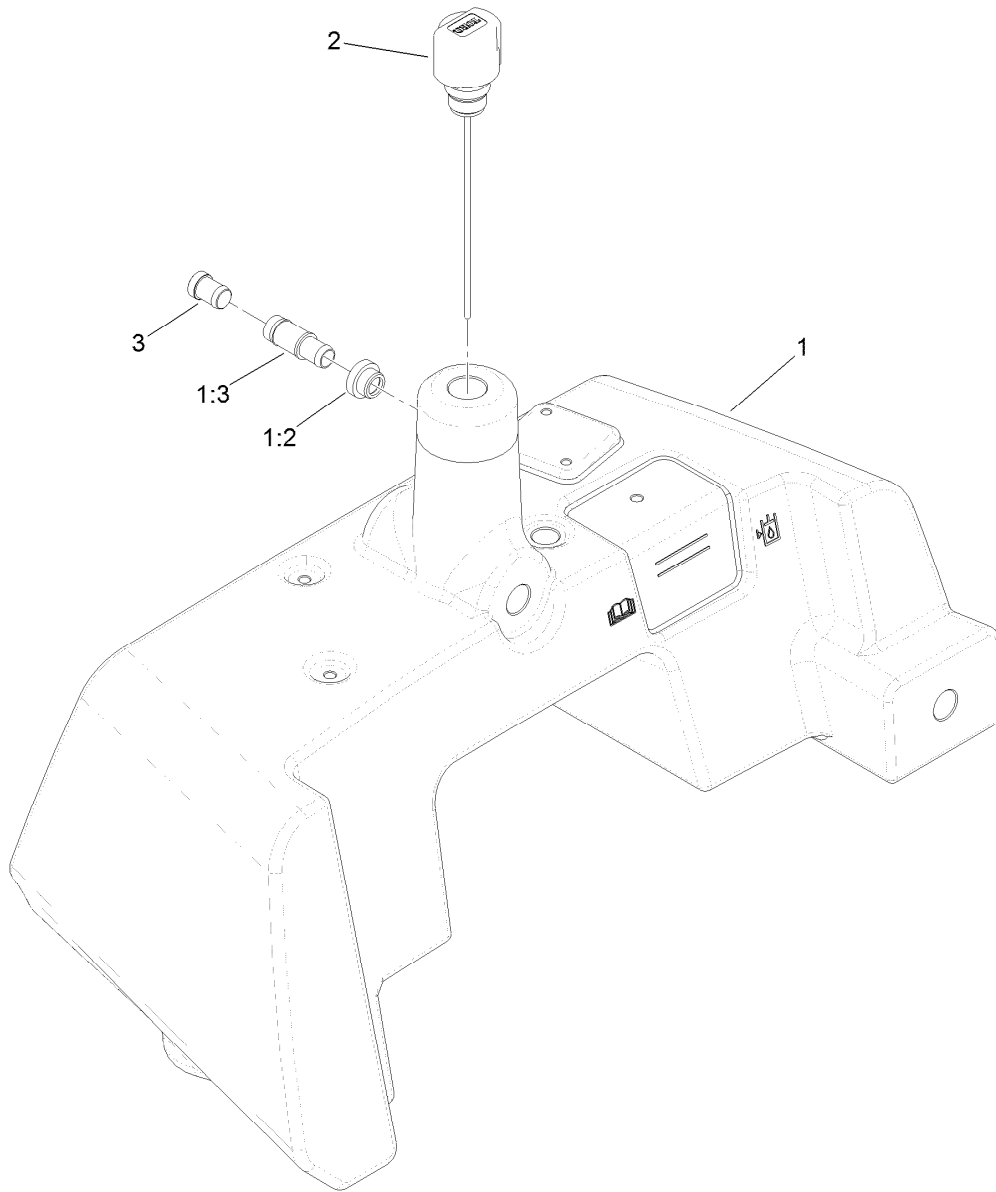

Count on it.

Parts Catalog

Hydraulic Tank Kit

**Greensmaster® 3300 or 3320 TriFlex®
Traction Unit**

Model No. 136-8544

Hydraulic Tank Assembly No. 136-8544

<i>Ref.</i>	<i>Part Number</i>	<i>Qty.</i>	<i>Description</i>
1	136-8529	1	HYD Tank ASM
1:2	136-8531	1	Grommet
1:3	136-8532	1	Spout
2	136-8536	1	Breather (With Dipstick)
3	136-8534	1	Plug