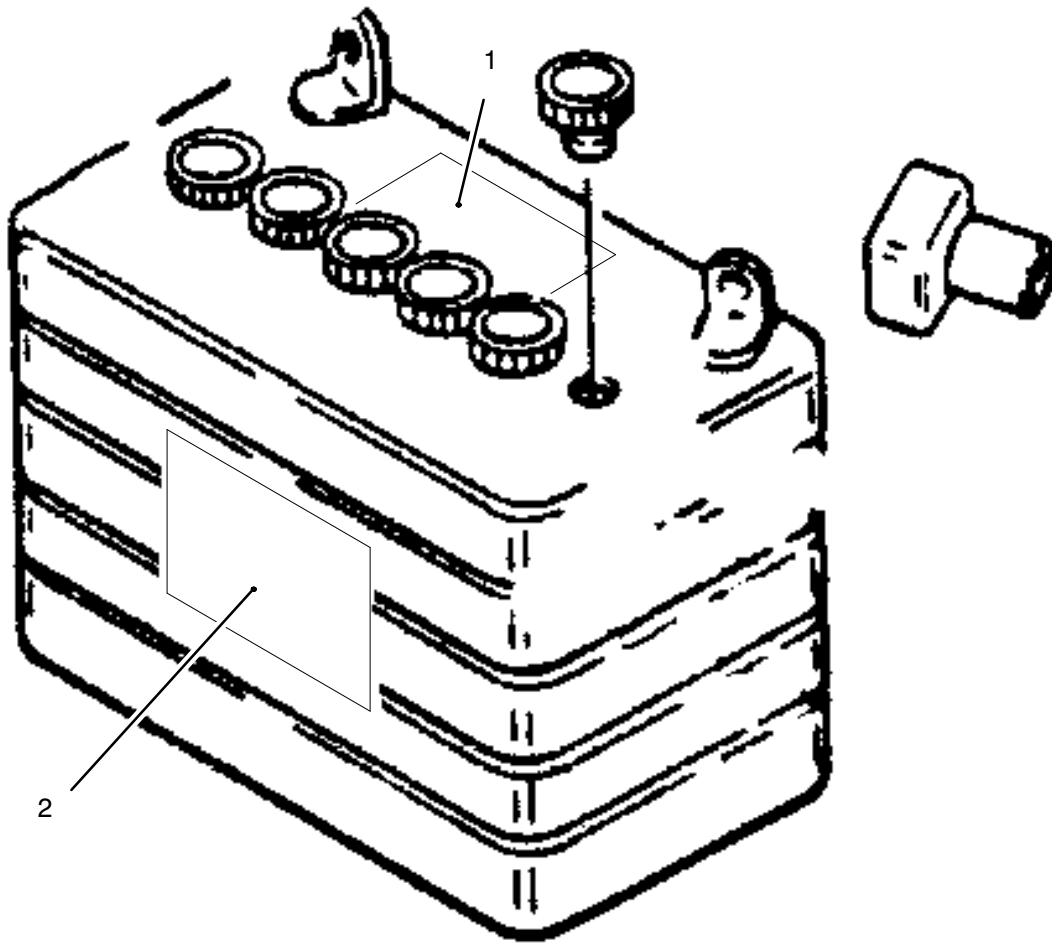

PART NO. 93-9263

PARTS
CATALOG**CE UPDATE KIT**

520HE Int'l Model No. 73520

**INTERNATIONAL PARTS REFERENCE
EUROPEAN PARTS KIT NO. 93-9263**

DESCRIPTION	LOCATION	ENGLISH PART NO.	EUROPEAN PART NO.	QTY.
Decal Battery Charge Instructions	Top of Battery		93-6668	1
Decal Danger	Front of Battery		93-7276	1
Decal Danger			93-7314	1
Decal Danger			93-7337	1
Decal - Indicator Lights		78-8350	93-7338	1
Decal Electrical System		111926	93-7846	1
Decal PTO Clutch		111960	93-7847	1
Decal Lift			93-7848	1
Decal Do Not Tow		116446	93-7849	1
Decal - Parking Brake		116445	93-9351	1
Decal Lower Dash			93-9396	1
Fan Guard Plate			x139-0055	1
Guard Support Ass'y			x139-0057	1
Muffler Guard Ass'y			x139-0060	1

BATTERY ASSEMBLY

Ref. No.	Part No.	Description	No. Used
1	93-6668	Decal - Battery Charge Instructions	1

Ref. No.	Part No.	Description	No. Used
2	93-7276	Decal - Danger	1

DECALS

DECALS

Ref. No.	Part No.	Description	No. Used
3	111960	Decal - PTO Clutch	1
3	93-7847	Decal - PTO Clutch (Europe)	1
10	111926	Decal - Electrical System	1
10	93-7846	Decal - Electrical System (Europe)	1
13	116446	Decal - Do Not Tow	1
13	93-7849	Decal - Do Not Tow (Europe)	1

Ref. No.	Part No.	Description	No. Used
14	116445	(Europe) Decal - Parking Brake	1
14	93-9351	Decal - Parking Brake (Europe)	1
21	78-8350	Decal - Indicator Lights	1
21	93-7338	Decal - Indicator Lights (Europe)	1