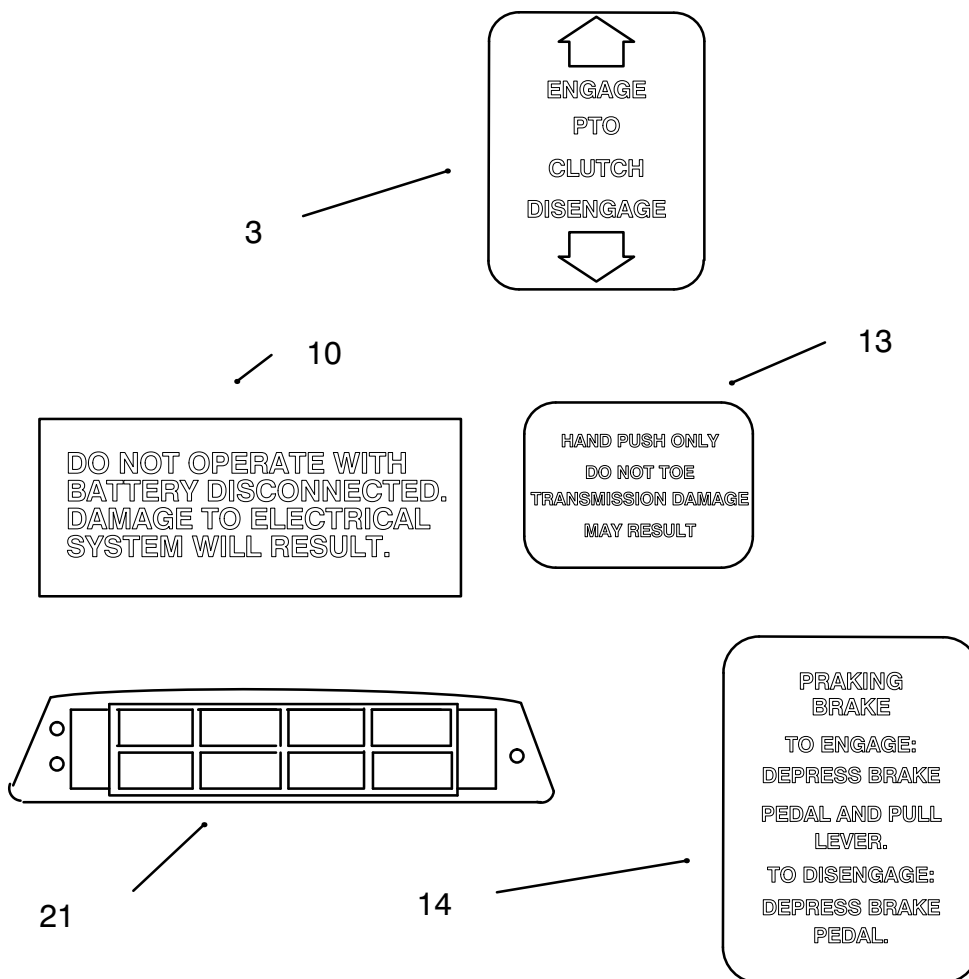

PART NO. 93-9263

PARTS
CATALOG**CE UPDATE KIT**

520HE Int'l Model No. 73520

**INTERNATIONAL PARTS REFERENCE
EUROPEAN PARTS KIT NO. 93-9263**

DESCRIPTION	LOCATION	ENGLISH PART NO.	EUROPEAN PART NO.	QTY.
Decal Battery Charge Instructions	Top of Battery		93-6668	1
Decal Danger	Front of Battery		93-7276	1
Decal Danger			93-7314	1
Decal Danger			93-7337	1
Decal - Indicator Lights		78-8350	93-7338	1
Decal Electrical System		111926	93-7846	1
Decal PTO Clutch		111960	93-7847	1
Decal Lift			93-7848	1
Decal Do Not Tow		116446	93-7849	1
Decal - Parking Brake		116445	93-9351	1
Decal Lower Dash			93-9396	1
Fan Guard Plate			x139-0055	1
Guard Support Ass'y			x139-0057	1
Muffler Guard Ass'y			x139-0060	1

BATTERY ASSEMBLY

Ref. No.	Part No.	Description	No. Used
1	93-6668	Decal - Battery Charge Instructions	1

Ref. No.	Part No.	Description	No. Used
2	93-7276	Decal - Danger	1

DECALS

DECALS

Ref. No.	Part No.	Description	No. Used
3	111960	Decal - PTO Clutch	1
3	93-7847	Decal - PTO Clutch (Europe)	1
10	111926	Decal - Electrical System	1
10	93-7846	Decal - Electrical System (Europe)	1
13	116446	Decal - Do Not Tow	1
13	93-7849	Decal - Do Not Tow (Europe)	1