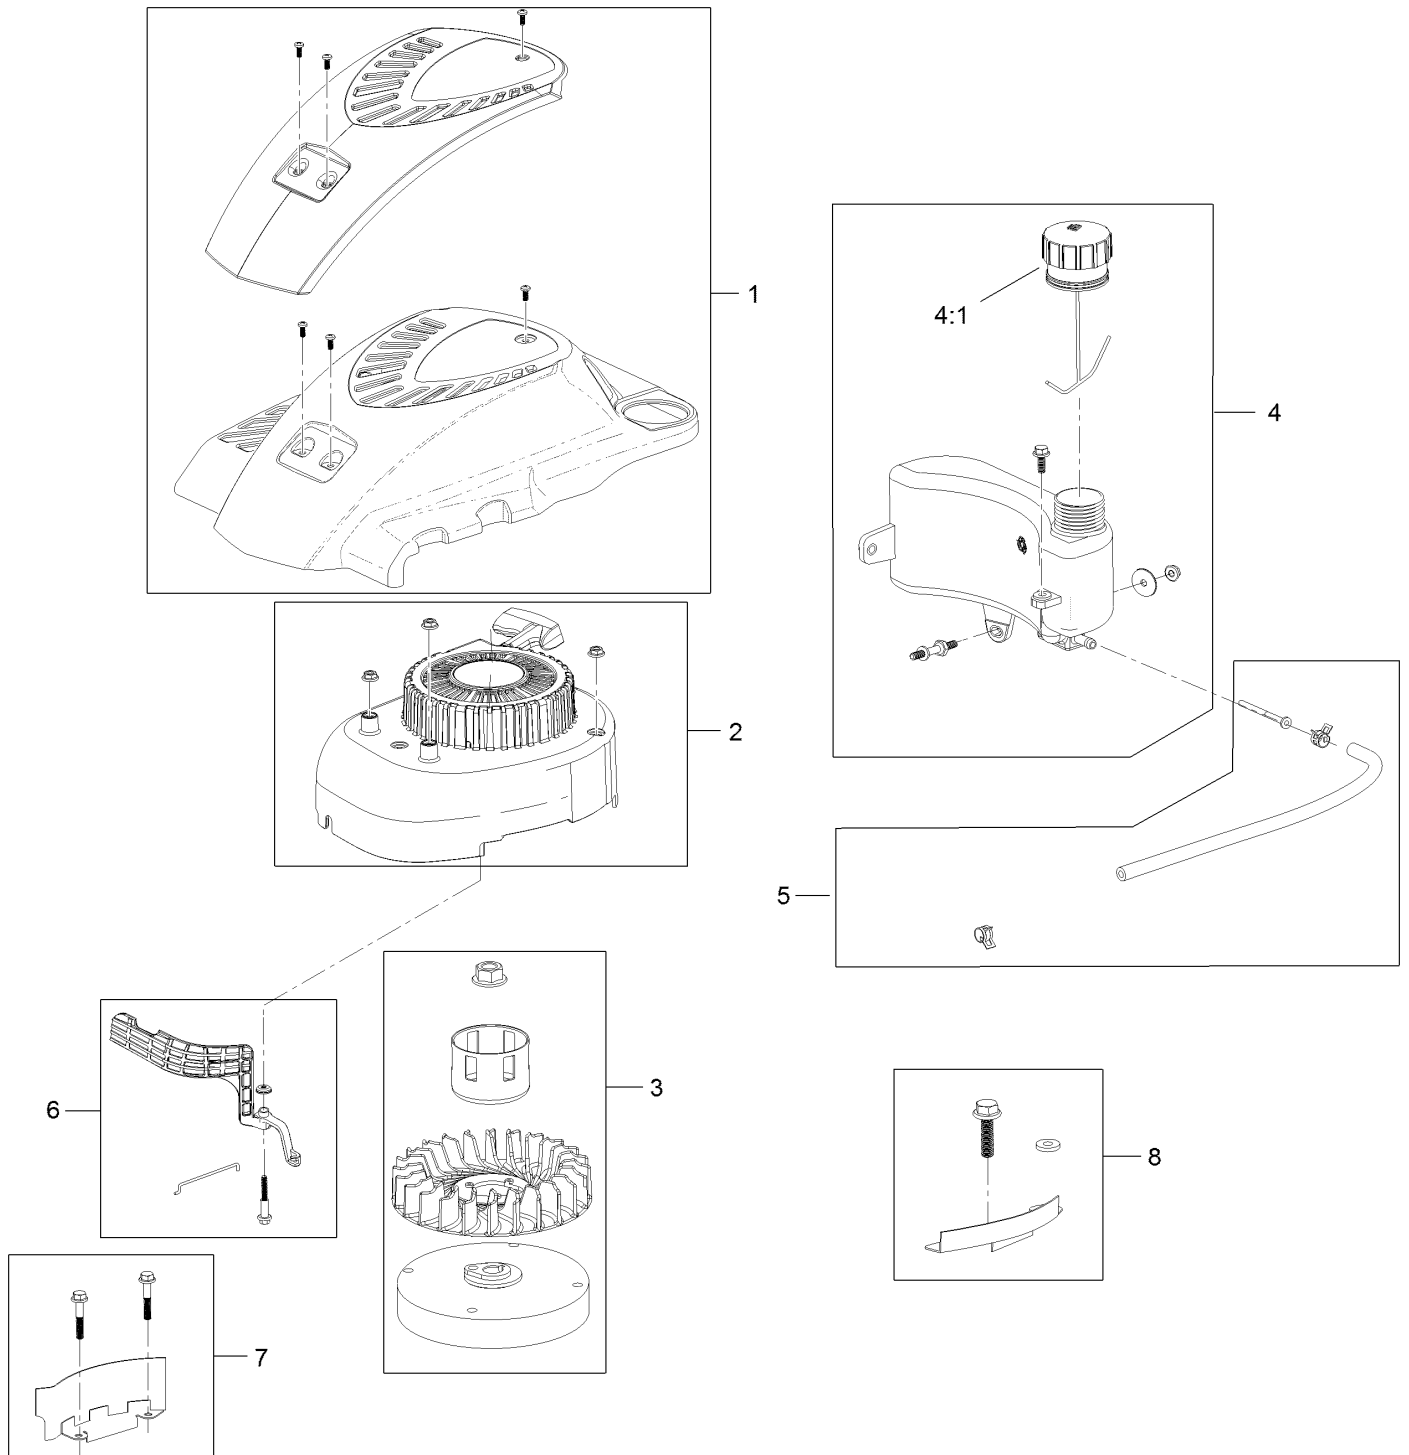

Shroud, Flywheel and Fuel Tank Assembly Engine Assembly No. 120-4412

Shroud, Flywheel and Fuel Tank Assembly Engine Assembly No. 120-4412 (continued)

<i>Ref.</i>	<i>Part Number</i>	<i>Qty.</i>	<i>Description</i>	<i>Ref.</i>	<i>Part Number</i>	<i>Qty.</i>	<i>Description</i>
1	119-1990	1	Shroud ASM	4:1	121-4163	1	Cap-Fuel
2	121-4160	1	Recoil And Blower Shroud Kit	5	121-4167	1	Fuel Line Kit
3	121-0388	1	Flywheel And Fan Kit	6	121-4168	1	Air Vane Kit
4	121-4162	1	Fuel Tank Kit	7	119-1994	1	Flywheel Shield Kit
				8	121-4207	1	Flywheel Guard Kit, BBC