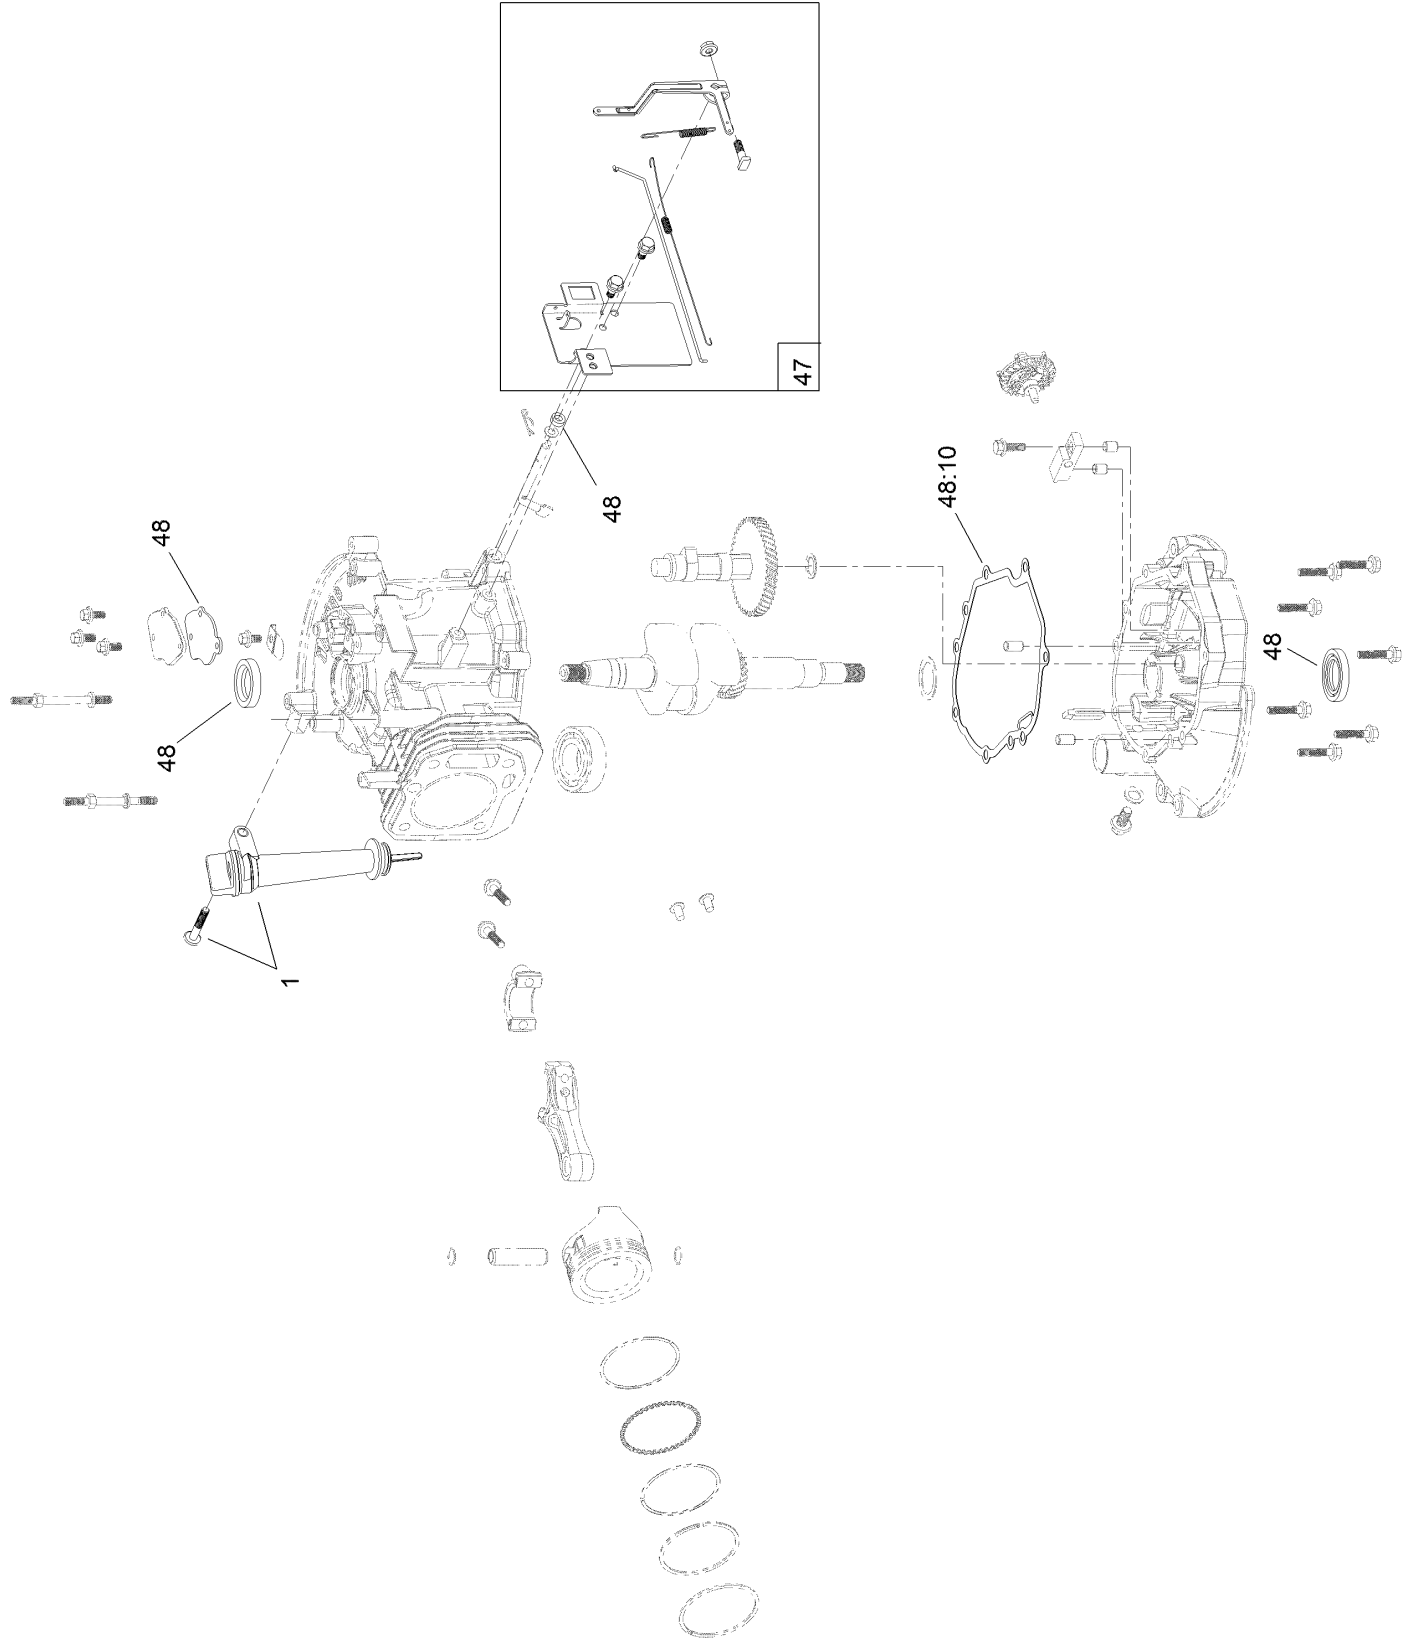

Dipstick and Gasket Assembly Engine Assembly No. 120-4412

Dipstick and Gasket Assembly

Engine Assembly No. 120-4412 (continued)

<i>Ref.</i>	<i>Part Number</i>	<i>Qty.</i>	<i>Description</i>
1	121-4279	1	Dipstick And Fill Tube Kit
47	119-1968	1	Governor Arm Kit

<i>Ref.</i>	<i>Part Number</i>	<i>Qty.</i>	<i>Description</i>
48	127-9144	1	Seal And Gasket Kit
48:10	121-4190	1	Gasket-Valve Cover