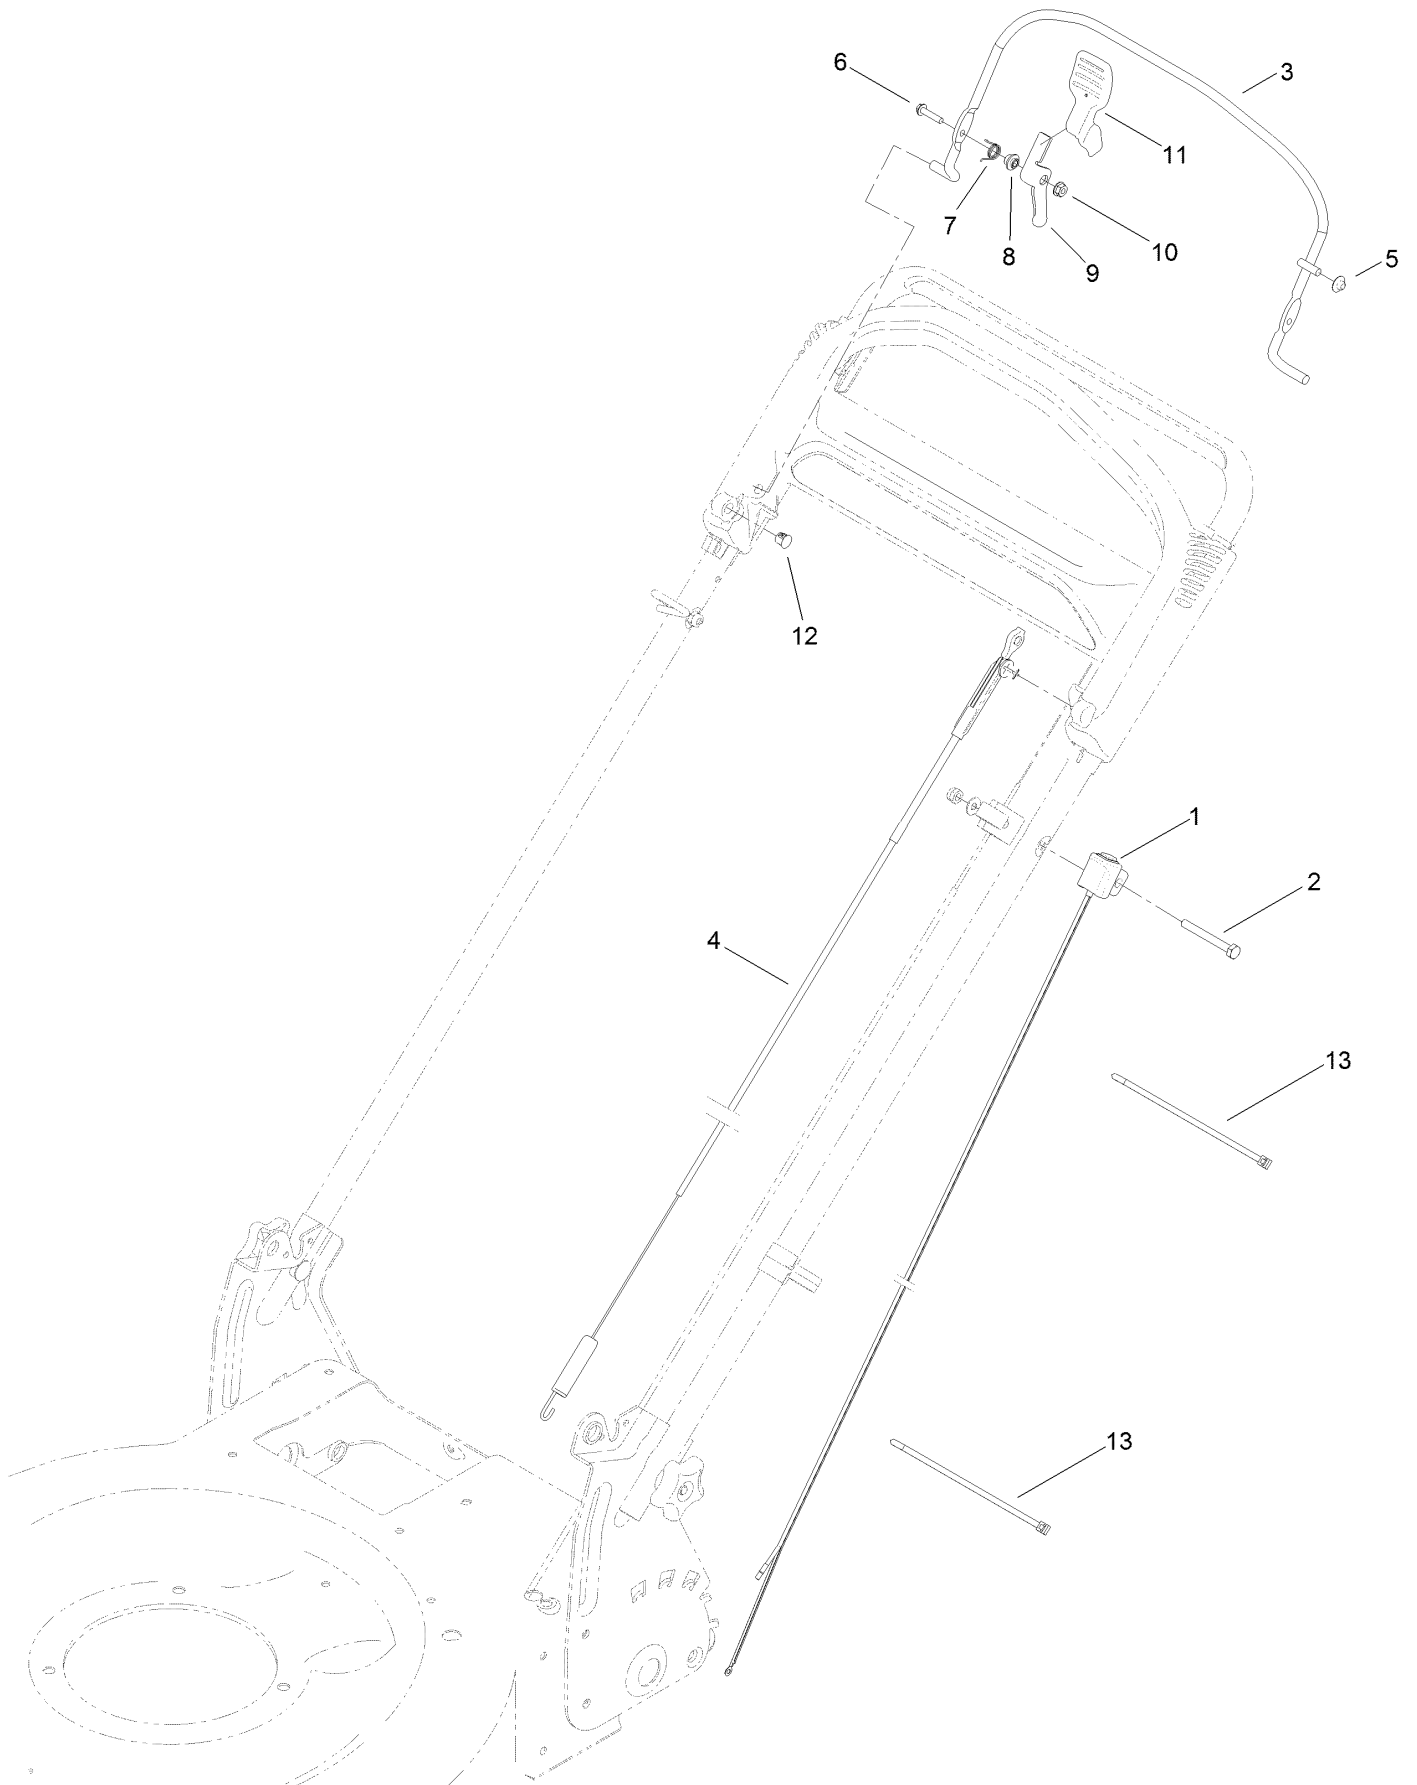

Brake Control Assembly

Brake Control Assembly (continued)

<i>Ref.</i>	<i>Part Number</i>	<i>Qty.</i>	<i>Description</i>	<i>Ref.</i>	<i>Part Number</i>	<i>Qty.</i>	<i>Description</i>
1	121-2347	1	Harness	8	107-7463	1	Spacer
2	321-50	1	Screw-HH	9	106-6802	1	Lever
3	108-3788-03	1	Bail-Brake	10	32128-17	1	Nut-Lock, Flange
4	115-8439	1	Cable-Brake	11	112-8884	1	Knob
5	3290-337	1	Nut-Speed	12	104-9368	1	Plug-Dome
6	106-9169	1	Screw-HWH	13	614249	2	Tie-Cable
7	107-7462	1	Spring-Torsion