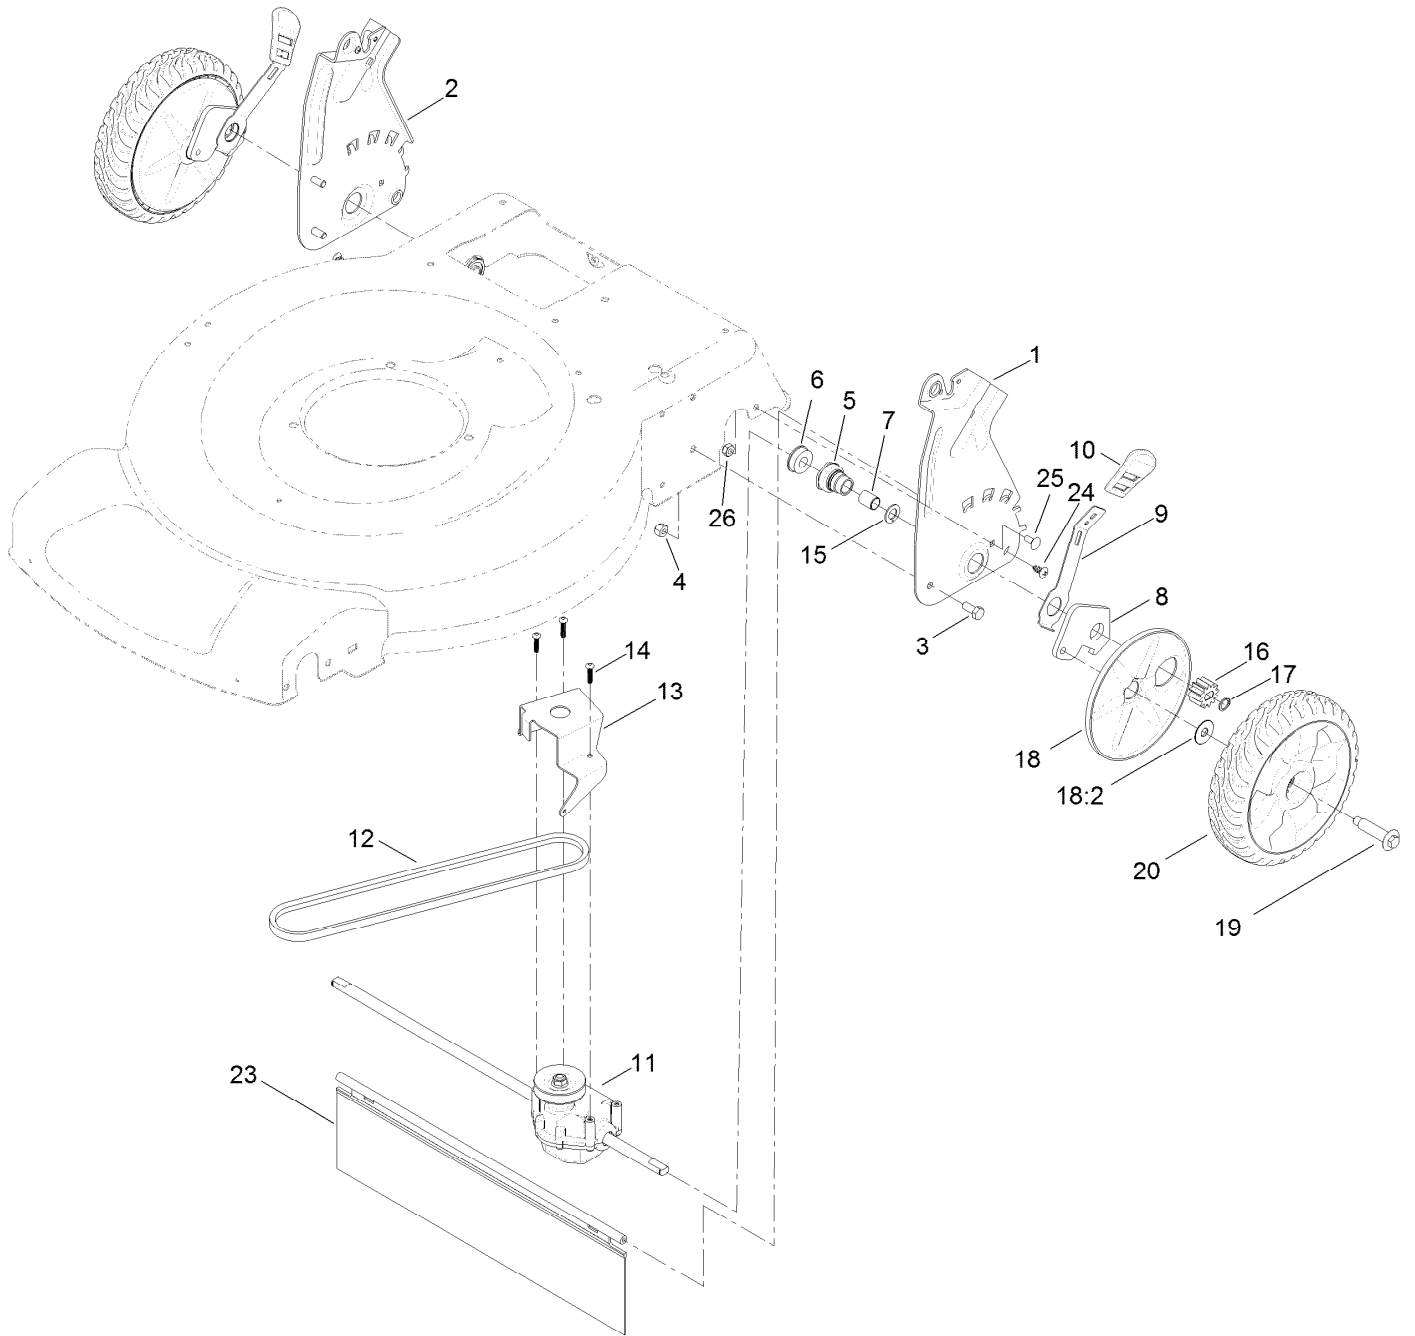

Transmission and Rear Wheel Drive Assembly

Transmission and Rear Wheel Drive Assembly (continued)

<i>Ref.</i>	<i>Part Number</i>	<i>Qty.</i>	<i>Description</i>	<i>Ref.</i>	<i>Part Number</i>	<i>Qty.</i>	<i>Description</i>
1	127-6877-03	1	Plate-Rear, LH (HOC)	14	108-7476	3	Screw-Plastite
2	127-6878-03	1	Plate-Rear, RH (HOC)	15	110-7191	2	Washer-Thrust
3	322-3	4	Screw-HH	16	110-9417	2	Gear-Pinion, 15T
4	3296-29	4	Nut-Lock, NI	17	32151-61	2	Ring-Retaining
5	108-9779	2	Retainer-Bushing, HOC	18	110-1792	2	Wheel Cover ASM
6	104-8699	2	Bearing-Ball	18:2	614426	1	Washer-Stepped
7	108-9782	2	Bushing-Sleeve	19	614650	2	Bolt-Shoulder
8	108-9781	2	Arm-Pivot, Rear	20	119-3822	2	8 Inch Wheel Gear ASM
9	108-9780	2	Arm-Spring	23	120-7012	1	Shield-Trailing
10	110-0549	2	Knob-HOC	24	117-1092	2	Screw-PTH
11	121-9178	1	Transmission ASM	25	3229-11	2	Screw-CARR
12	115-4669	1	Belt-V	26	3296-16	2	Nut-Lock, NI
13	114-7977-03	1	Bracket-Transmission