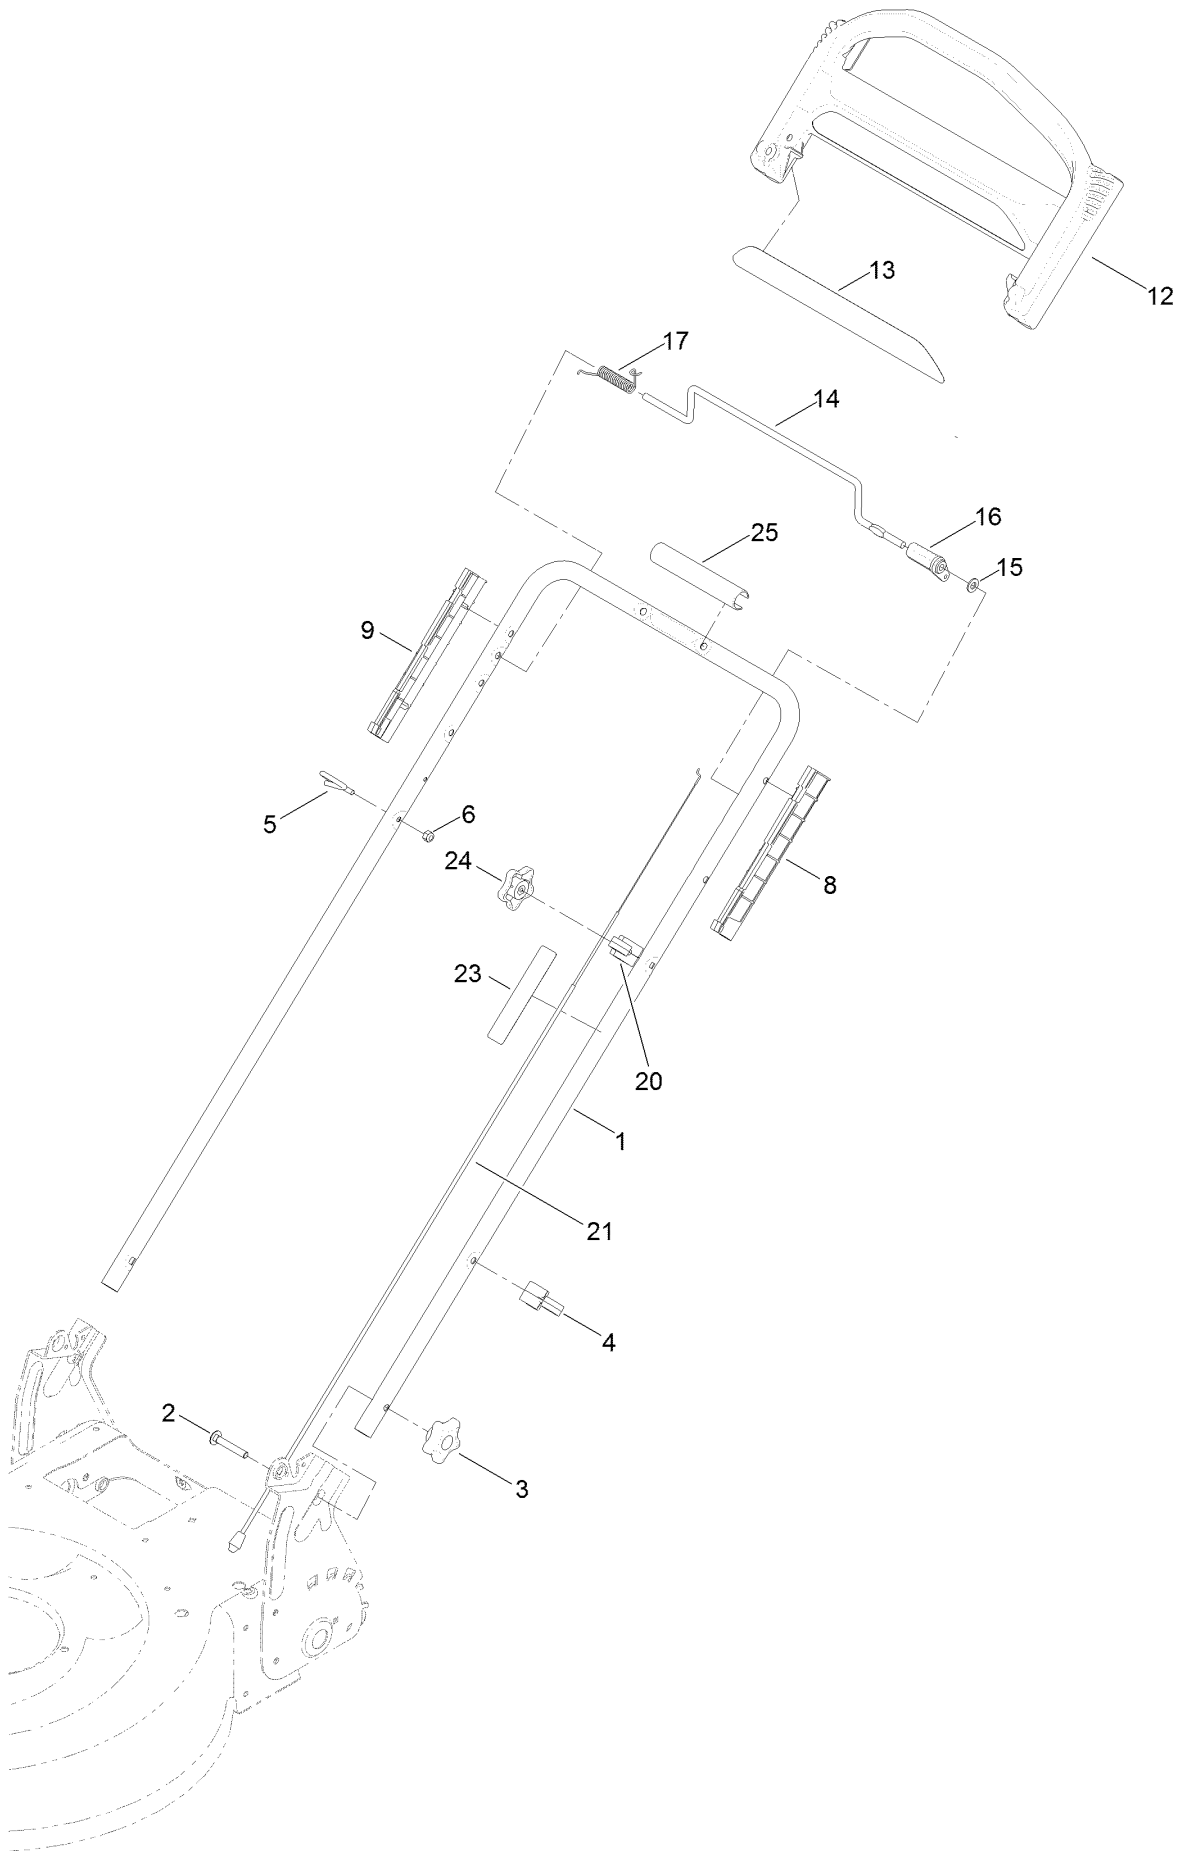

Handle Assembly

Handle Assembly (continued)

<i>Ref.</i>	<i>Part Number</i>	<i>Qty.</i>	<i>Description</i>	<i>Ref.</i>	<i>Part Number</i>	<i>Qty.</i>	<i>Description</i>
1	130-6715-05	1	Handle	14	99-1588	1	Bar-Control, Traction
2	3230-6	2	Screw-CARR	15	3256-23	1	Washer-Plain
3	117-5976	2	Knob-Handle	16	99-1589	1	Lever-Traction
4	114-7988	1	Guide-Cable	17	121-9118	1	Spring-Torsion
5	86-9671	1	Guide-Rope	20	99-5239	1	Anchor-Cable
6	3296-73	1	Nut-Lock, NI	21	115-8435	1	Cable-Traction
8	105-6842	1	Guide-LH	23	131-0894	1	Decal-Traction, Adjust
9	105-6841	1	Guide-RH	24	131-0897	1	Knob-Handle, Locking
12	104-8678	1	Handle-Control	25	99-6339	1	Cover-Handle
13	117-1019	1	Decal