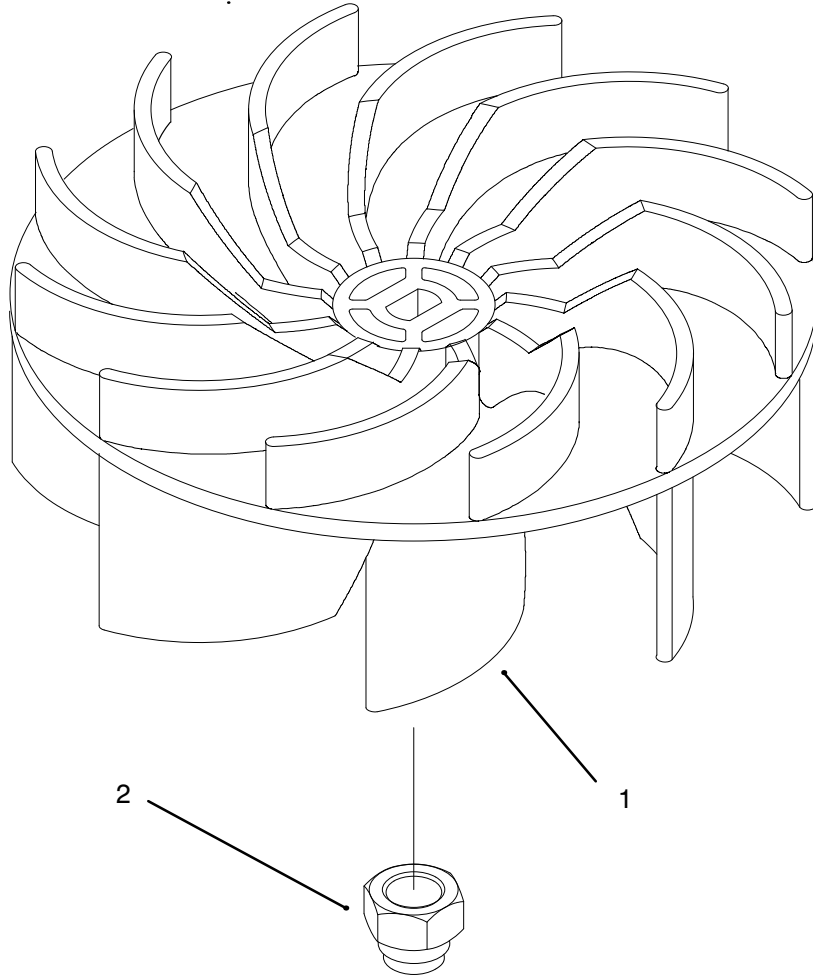

PART NO. 94-3312	PARTS CATALOG
SUPER BLOWER VAC EUROPE IMPELLER ASSEMBLY KIT	

C-2357

IMPELLER ASSEMBLY

Ref. No.	Part No.	Description	No. Used	Ref. No.	Part No.	Description	No. Used
1	93-0564	Impeller	1				
2	93-9993	Nut - Impeller	1				