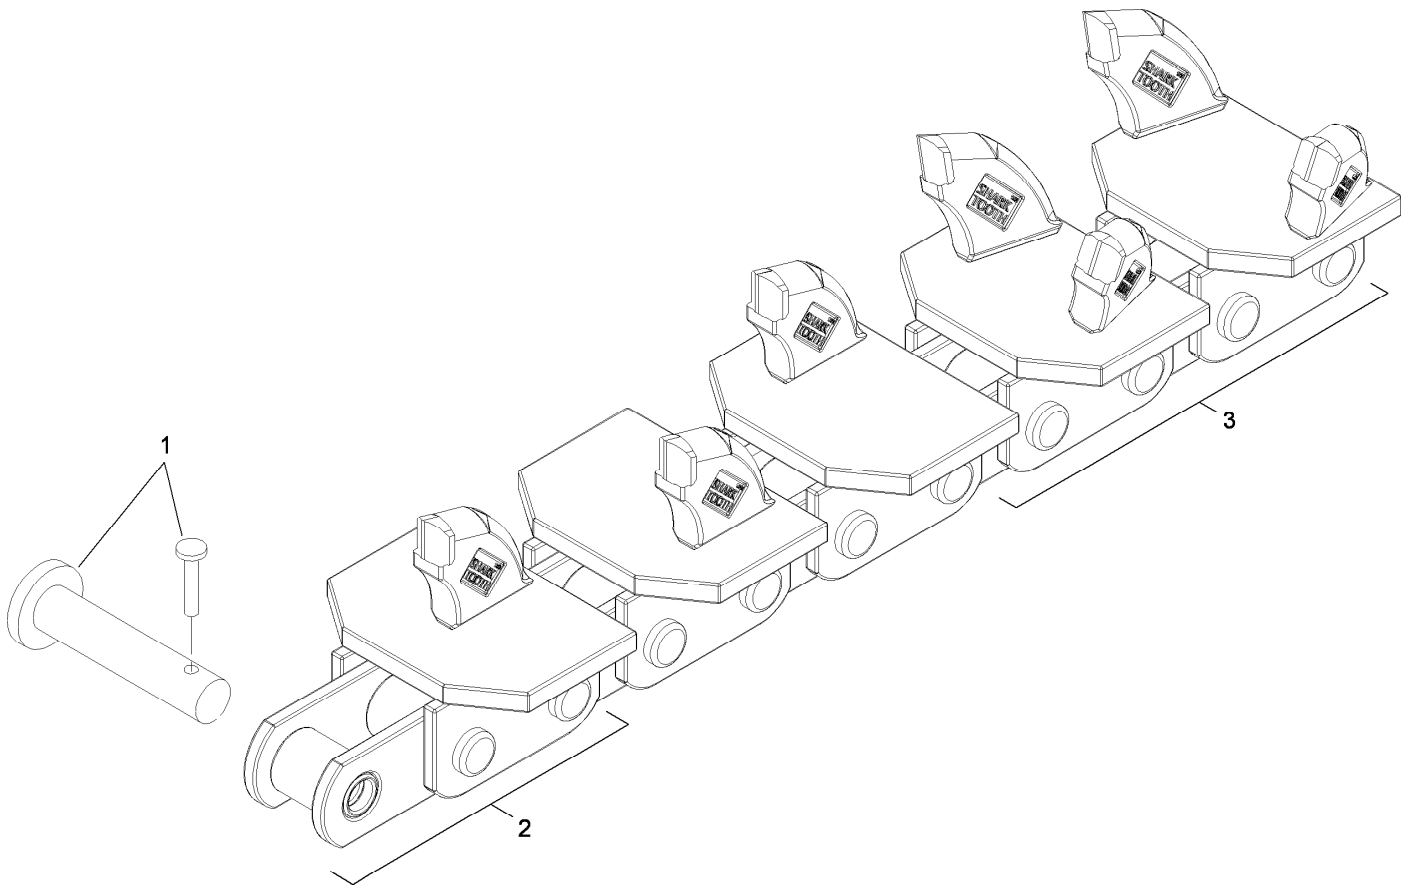

**Count on it.**

**Parts Catalog**

**24in x 4in Rock Tooth Chain**

Model No. 22482

## 24 Inch x 4 Inch Rock Tooth Chain Assembly

<i>Ref.</i>	<i>Part Number</i>	<i>Qty.</i>	<i>Description</i>
1	115-4562	1	Pin And Key Kit
1	137-1890	1	Pin And Key Kit (2013 And After)
2	115-4036	1	Station-Repair, Single
2	137-1887	1	Station-Repair, Single (2013 And After)
3	115-4037	1	Station-Repair, 4 Inch
3	137-1888	1	Station-Repair, 4 Inch (2013 And After)