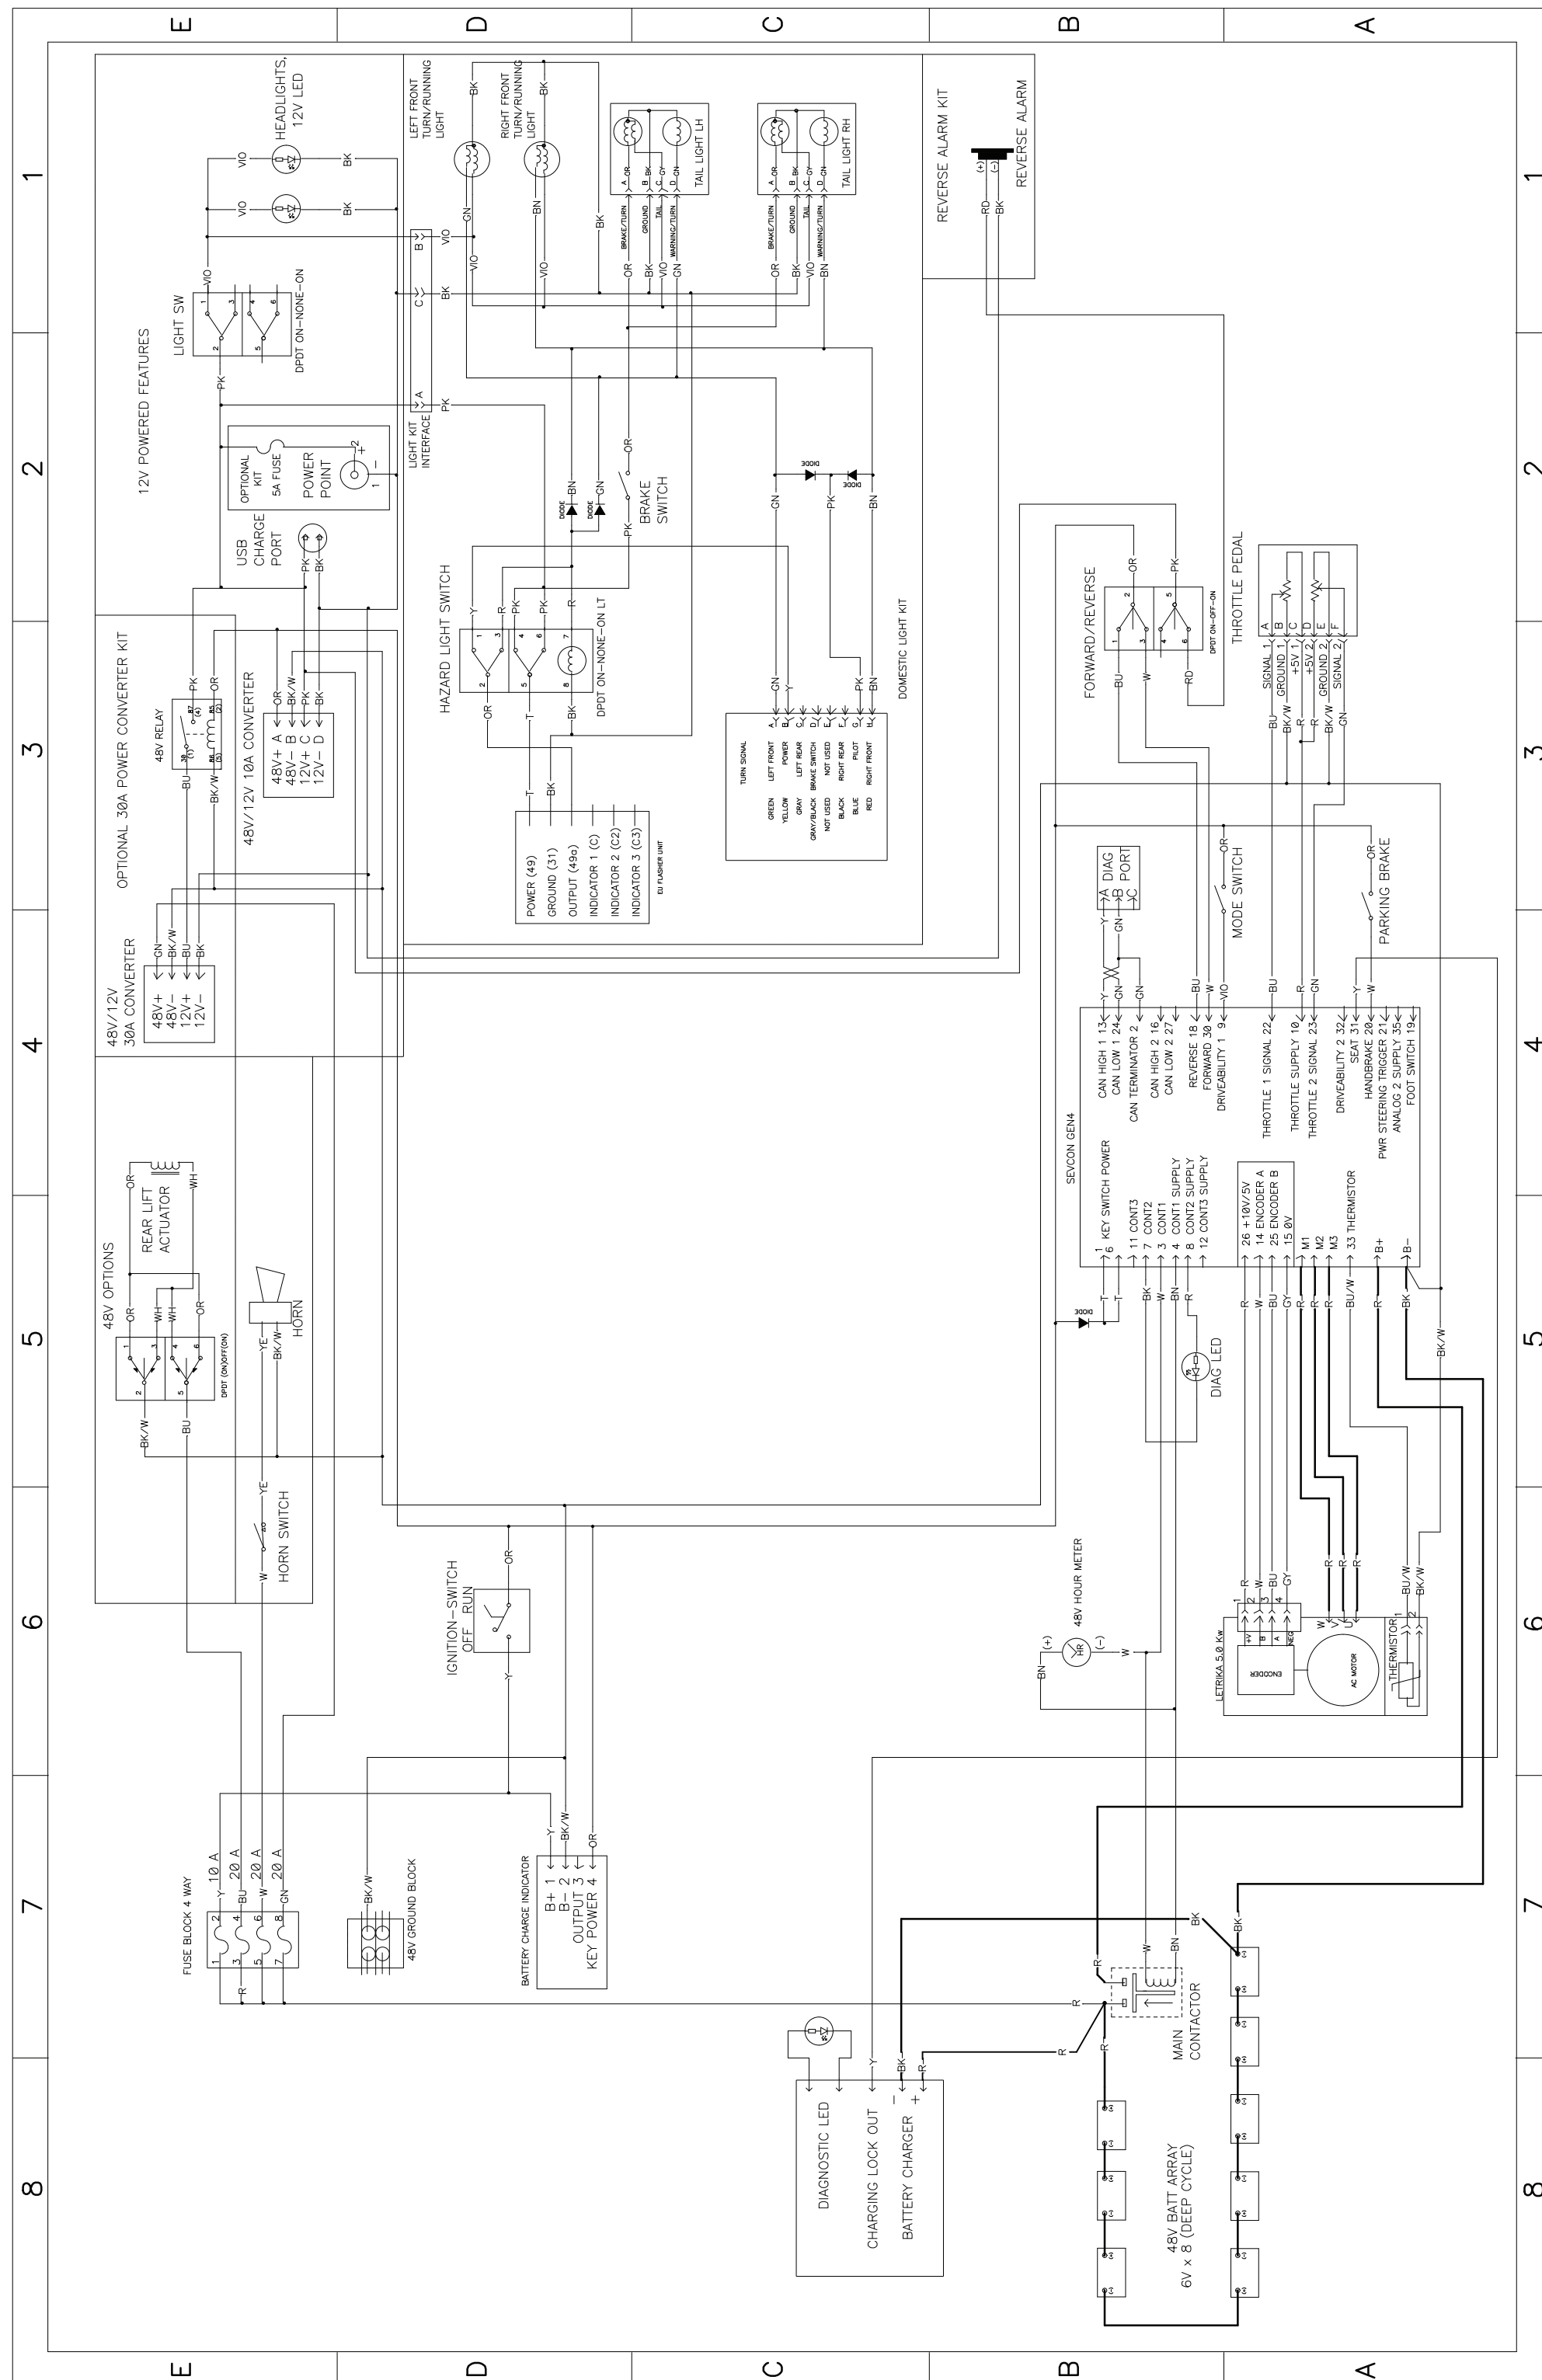

Workman® GTX Electric Utility Vehicle

Model No. 07041—Serial No. 40000000 and Up

Model No. 07043—Serial No. 40000000 and Up

Model No. 07131—Serial No. 316000001 and Up

Model No. 07131TC—Serial No. 316000001 and Up

Electrical Schematic

Model No. 07041, 07043, 07131, 07131TC
122-0525 Rev C
1 of 2

07041: Serial No. 401208087 and Before

07043: Serial No. 401371461 and Before

07131: Serial No. 316999999 and Before

07131TC: Serial No. 316999999 and Before

07041: Serial No. 401208088 and After

07043: Serial No. 401371462 and After

07131: Serial No. 400000000 and After

07131TC: Serial No. 400000000 and After