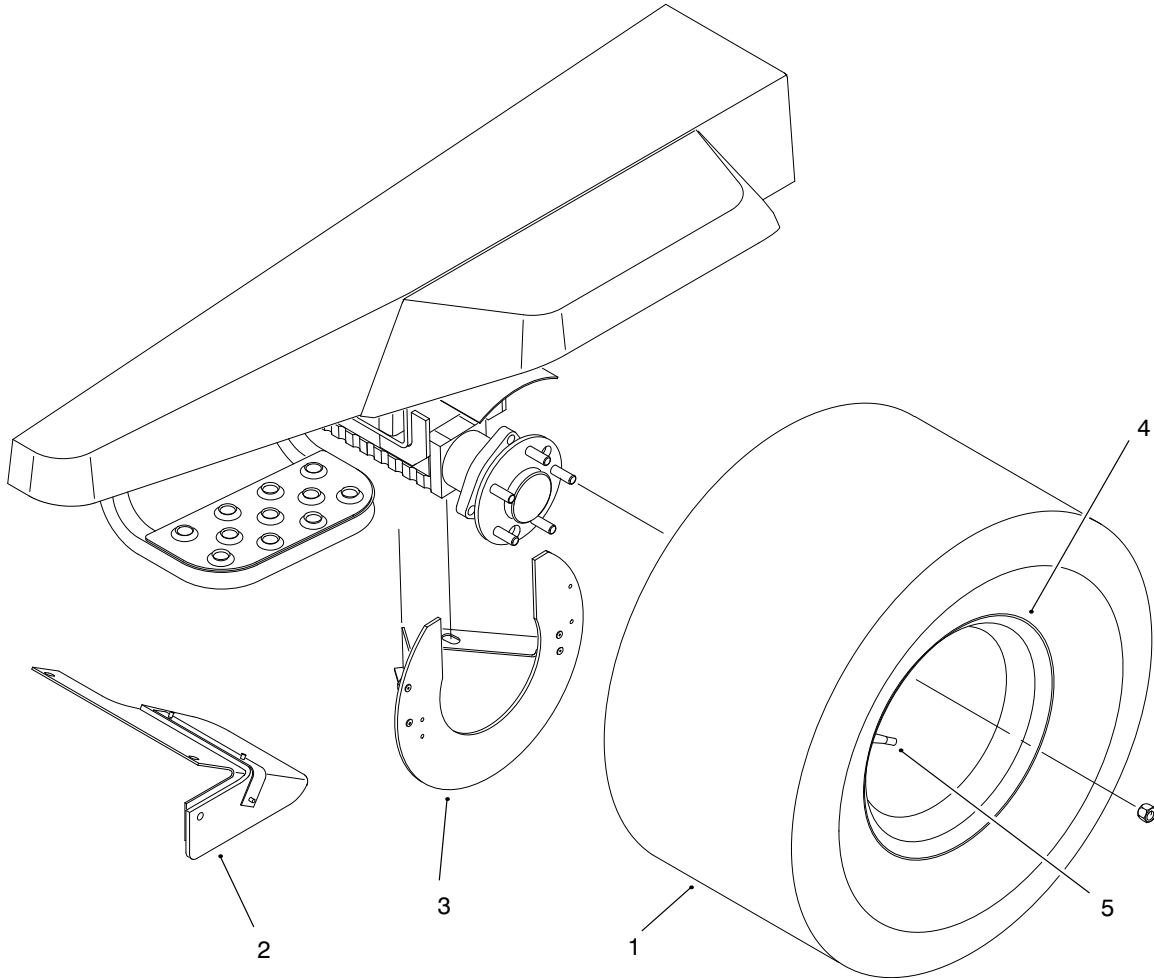

PART NO. 98-2371	<b>PARTS CATALOG</b>
<b>WIDE TIRE KIT</b> For Groundsmaster® 3000 72" Cutting Units	

T-2905-1

### WIDE TIRE ASSEMBLY

Ref. No.	Part No.	Description	No. Used
1	98-2373	Tire	2
2	95-5693	Shield Assembly	1
3	95-5692	Brake Shield Assembly	1
4	98-2374	Rim	2

Ref. No.	Part No.	Description	No. Used
5	232-27	Valve Stem & Cap Assembly	2
*	98-2372	Tire & Wheel Assembly (Incl. Ref. #1, 4 & 5)	2