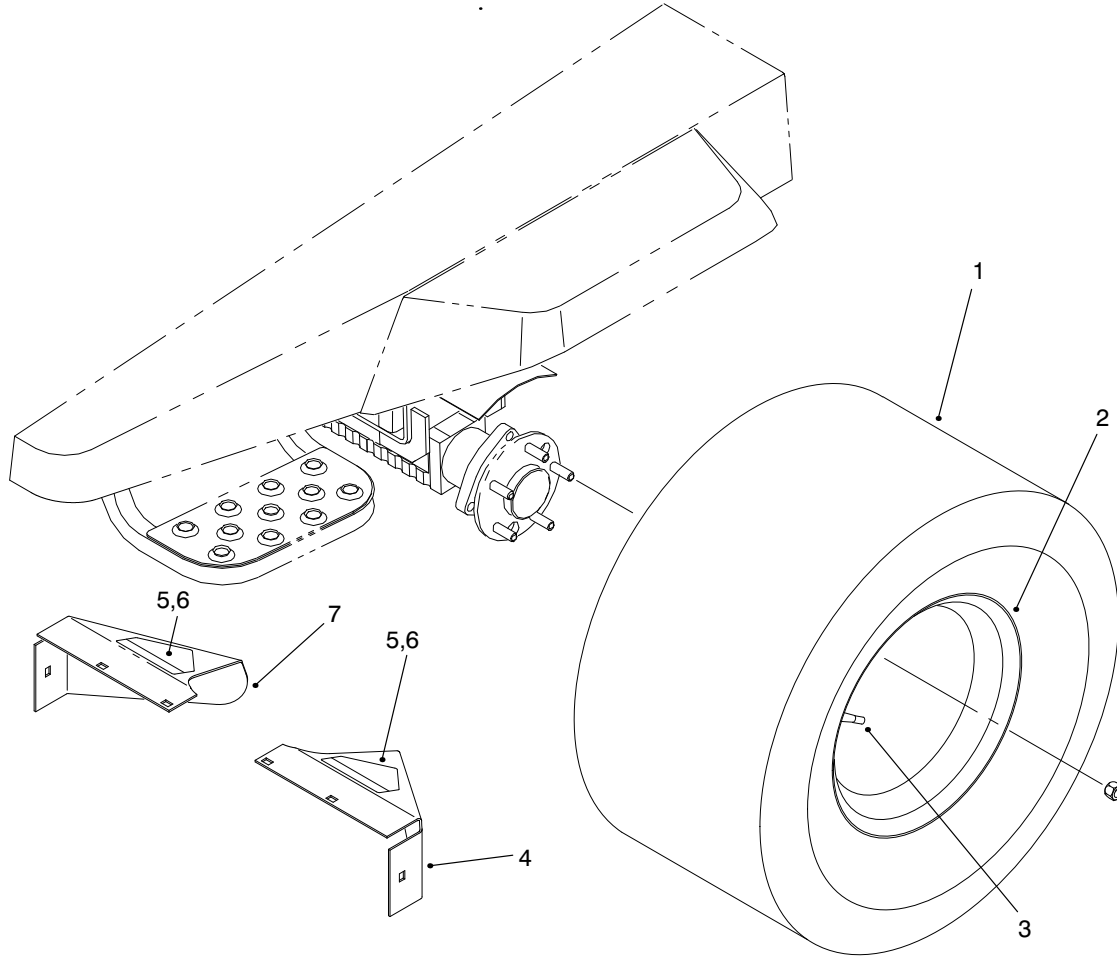

PART NO. 98-7341	<b>PARTS CATALOG</b>
<b>WIDE TIRE KIT FOR 84" DECK</b>	

T-2821

### WIDE TIRE KIT ASSEMBLY

Ref. No.	Part No.	Description	No. Used
1	98-2373	Tire	2
2	98-2374	Rim	2
3	232-27	Asm-Valve Stem & Cap	2
4	93-4616	Asm-Deflector LH (Incl. Ref. #5 & 6)	1
5	43-8480	Decal-Danger	1

Ref. No.	Part No.	Description	No. Used
6	93-7815	Decal-Danger (Europe)	1
7	93-4614	Asm-Deflector RH (Incl. Ref. #5 & 6)	1
*	98-2372	Asm-Tire & Wheel (Incl. Ref. #4-6)	2

\*Not Illustrated