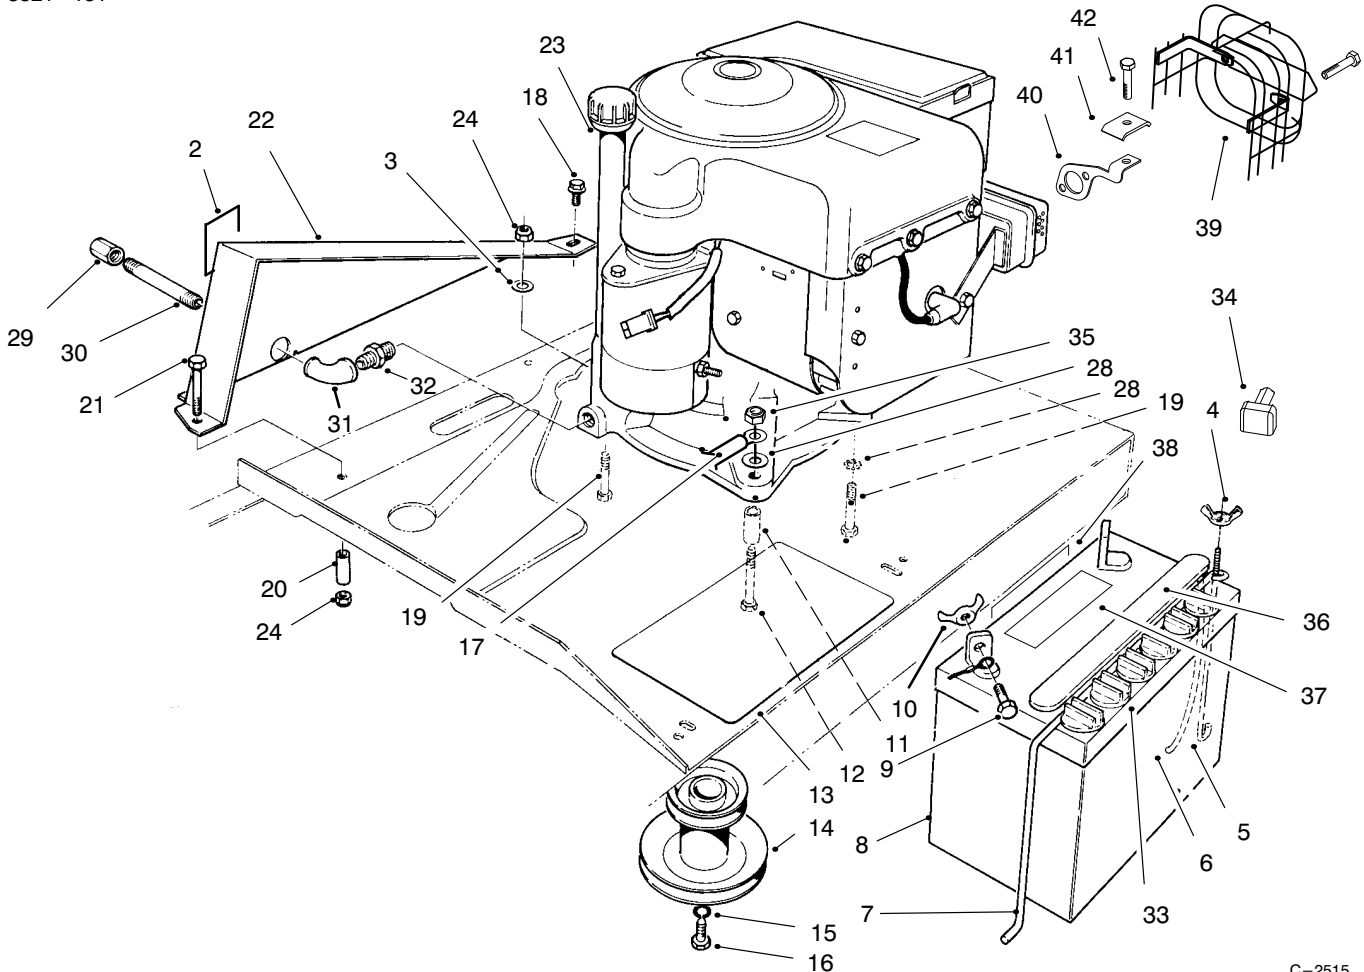

C-2515

ENGINE ASSEMBLY

Ref. No.	Part No.	Description	No. Used
2	114621	Decal - European Noise	1
3	3256-23	Washer - Flat	2
4	32103-12	Nut - Wing	1
5	56-7720	Post - Hold Down, Battery	1
6	56-2540	Tube - Drain	1
7	56-7710	Hold Down - Battery	1
8	80-2600	Battery 12V	1
9	321-4	Screw - Cap Hex. Hd.	2
10	32103-22	Nut - Wing	2
11	80-4560	Spacer	1
12	322-12	Screw - Cap Hex. Hd.	1
13	62-4300	Pad - Anti-Skid	1
14	98-0712	Pulley - Engine	1
15	3256-25	Washer - Flat	1
16	62-3760	Screw - Cap Hex. Hd.	1
17	54-3091	Assembly - Wire Battery to Ground	2
18	32144-14	Screw - Self Tapping	1
19	322-7	Screw - Cap Hex. Hd.	3
20	67-0920	Guide - Belt	1
21	322-10	Screw - Cap Hex. Hd.	1
22	67-0962-01	Guard - Chain	1

Ref. No.	Part No.	Description	No. Used
23		Engine - 8 H.P. B & S	1
24	3296-29	Nut - Lock	4
28	3255-8	Washer - Lock	3
29	288-2	Cap - Pipe	1
30	289-34	Nipple - Pipe	1
31	2811-17	Elbow - Street	1
32	2812-1	Reducer	1
33	218-560	Cap - Battery	6
34	28-8080	Boot - Battery Terminal	1
35	32153-3	Nut - Lock	1
36	93-9354	Decal - Battery	1
37	93-7276	Decal - Danger	1
38	93-6668	Decal - Battery Charging Instructions	1
39	94-6426	Guard - Muffler	1
40	94-6425	Bracket - Muffler Guard	1
41	94-6424	Tab - Muffler Guard	1
42	32104-76	Screw - Self Tap	3
*	94-6427	Muffler Guard Assembly (Incl. Ref. #39-42)	1
*	88-4490	Reducer - Throttle	1

*Not Illustrated