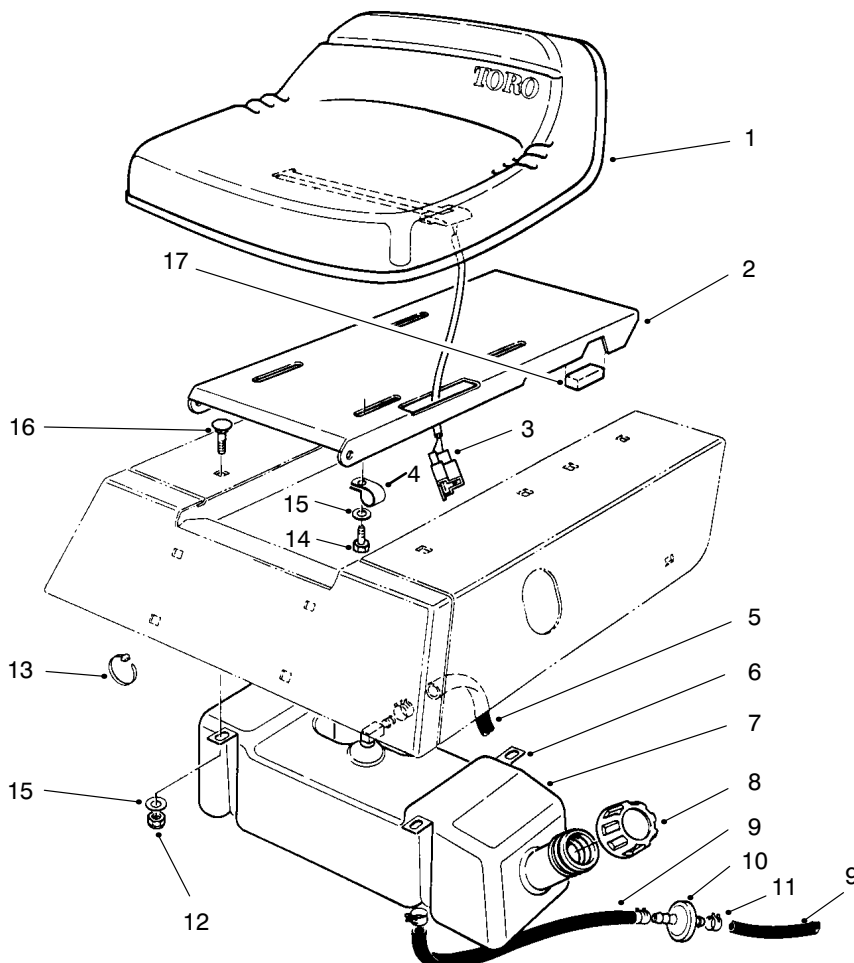

C-0002A

SEAT & GAS TANK ASSEMBLY

Ref. No.	Part No.	Description	No. Used	Ref. No.	Part No.	Description	No. Used
1	66-6680	Seat	1	10	56-6360	Filter	1
2	67-1241	Base - Seat	1	11	2412-98	Clamp - Hose	5
3	38-1420	Switch - Seat	1	12	3296-29	Nut - Lock	4
4	18-2970	R-Clamp	1	13	3290-378	Tie - Cable	1
5	47-2986	Hose - Gas	1	14	322-3	Screw - Cap Hex. Hd.	4
6	67-0950	Strap - Tank, Gas	2	15	3256-23	Washer - Flat	8
7	80-4580	Tank - Gas	1	16	3230-1	Bolt - Carriage	4
8	55-3576	Assembly - Cap, Gas	1	17	66-6920	Pad - Isolator	2
9	47-2964	Hose - Gas	2