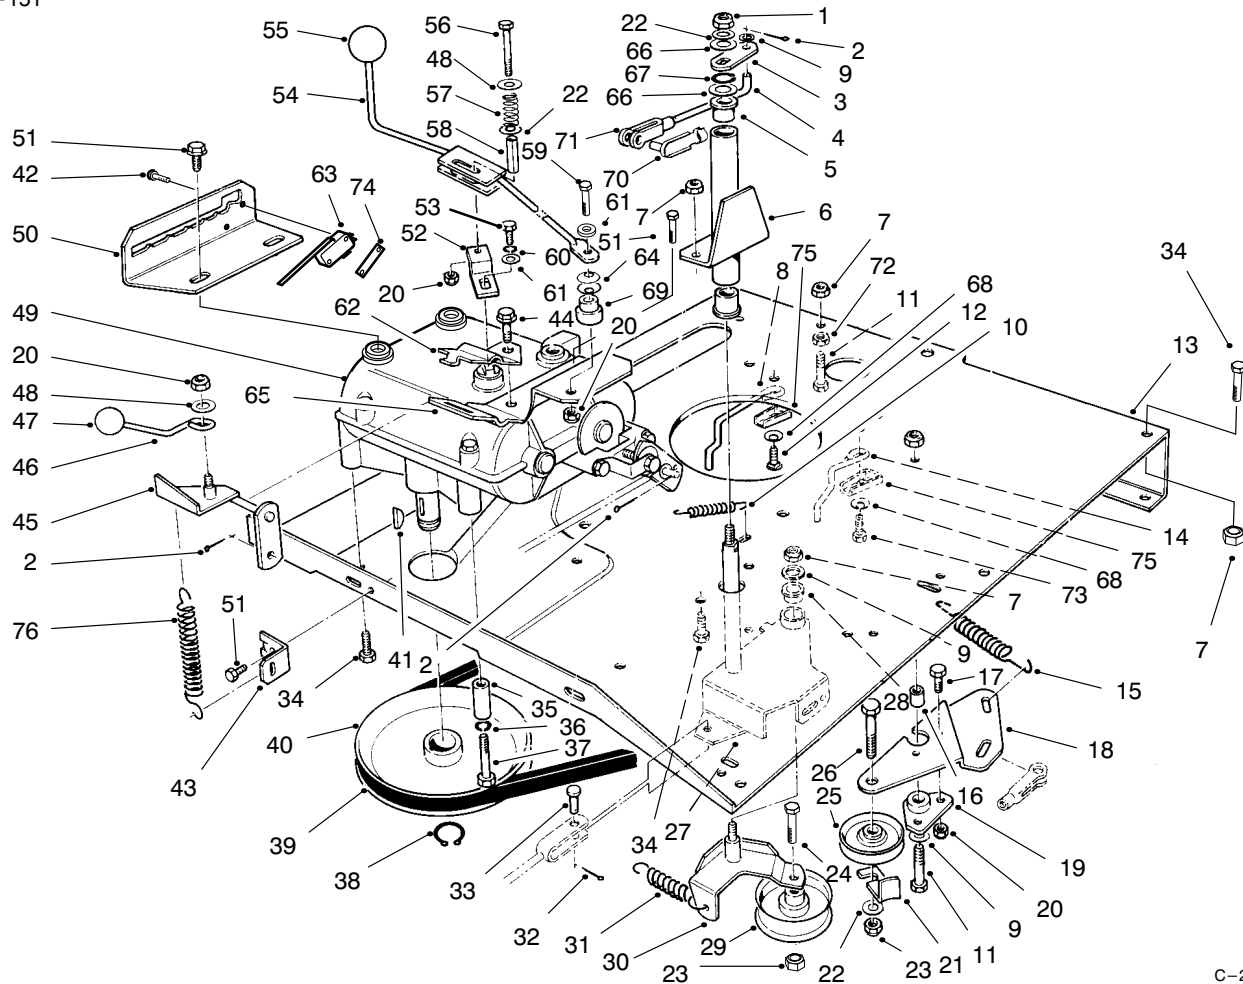

C-2106A

TRANSMISSION & LINKAGE ASSEMBLY

Ref. No.	Part No.	Description	No. Used
1	3296-39	Nut - Lock	1
2	3272-6	Pin - Cotter	2
3	67-0690-03	Flat - Deck Engage Bracket	1
4	68-8370	Link - Deck Engage	1
5	256-90	Bushing	2
6	67-0540-03	Tube W.A. - Pivot (Incl. Ref. #5)	1
7	3296-29	Nut - Lock	13
8	67-0930	Guide R.H. - Belt, Engine	1
9	3256-23	Washer - Flat	3
10	26-6700	Spring - Return, Brake	1
11	322-6	Screw - Cap Hex. Hd.	2
12	32144-49	Bolt - Carriage	1
13	76-4090-01	Plate - Engine	1
14	67-0940	Guide L.H. - Belt, Engine	1
15	68-9950	Spring - Traction	1
16	67-0410	Spacer - Pivot	1
17	321-4	Screw - Cap Hex. Hd.	2
18	67-0420-03	Plate - Mount, Idler	1
19	67-0400	Mount - Pivot	1
20	3296-42	Nut - Lock	5
21	12-9020	Retainer - Belt	1
22	3256-24	Washer - Flat	3
23	3296-59	Nut - Lock	2

Ref. No.	Part No.	Description	No. Used
24	323-9	Screw - Cap Hex. Hd.	1
25	12-5820	Pulley - Idler, Traction	1
26	323-8	Screw - Cap Hex. Hd.	1
27	67-0360	Bracket - Arm, Idler (Incl. Ref. #28)	1
28	256-155	Bushing	1
29	56-9870	Pulley - Idler, Deck	1
30	67-0330-03	Idler - Plate, Mount	1
31	67-9170	Spring	1
32	3272-4	Pin - Cotter	1
33	283-67	Pin - Clevis	1
34	322-3	Screw - Cap Hex. Hd.	13
35	67-0920	Guide - Belt	1
36	3253-4	Washer - Lock	1
37	322-10	Screw - Cap Hex. Hd.	1
38	32120-64	Ring - Retaining	1
39	67-0900	Belt - Traction	1
40	82-6450	Pulley - Transmission	1
41	3257-23	Key	1
42	9104784	Screw - Tapping	4
43	67-0750	Bracket - Mount, Spring	1
44	32144-70	Screw - Hex. Hd. Tapping	1
45	67-0600-03	Lever W.A. - Deck Engage	1
46	67-0640	Handle - Deck Engage Rod	1