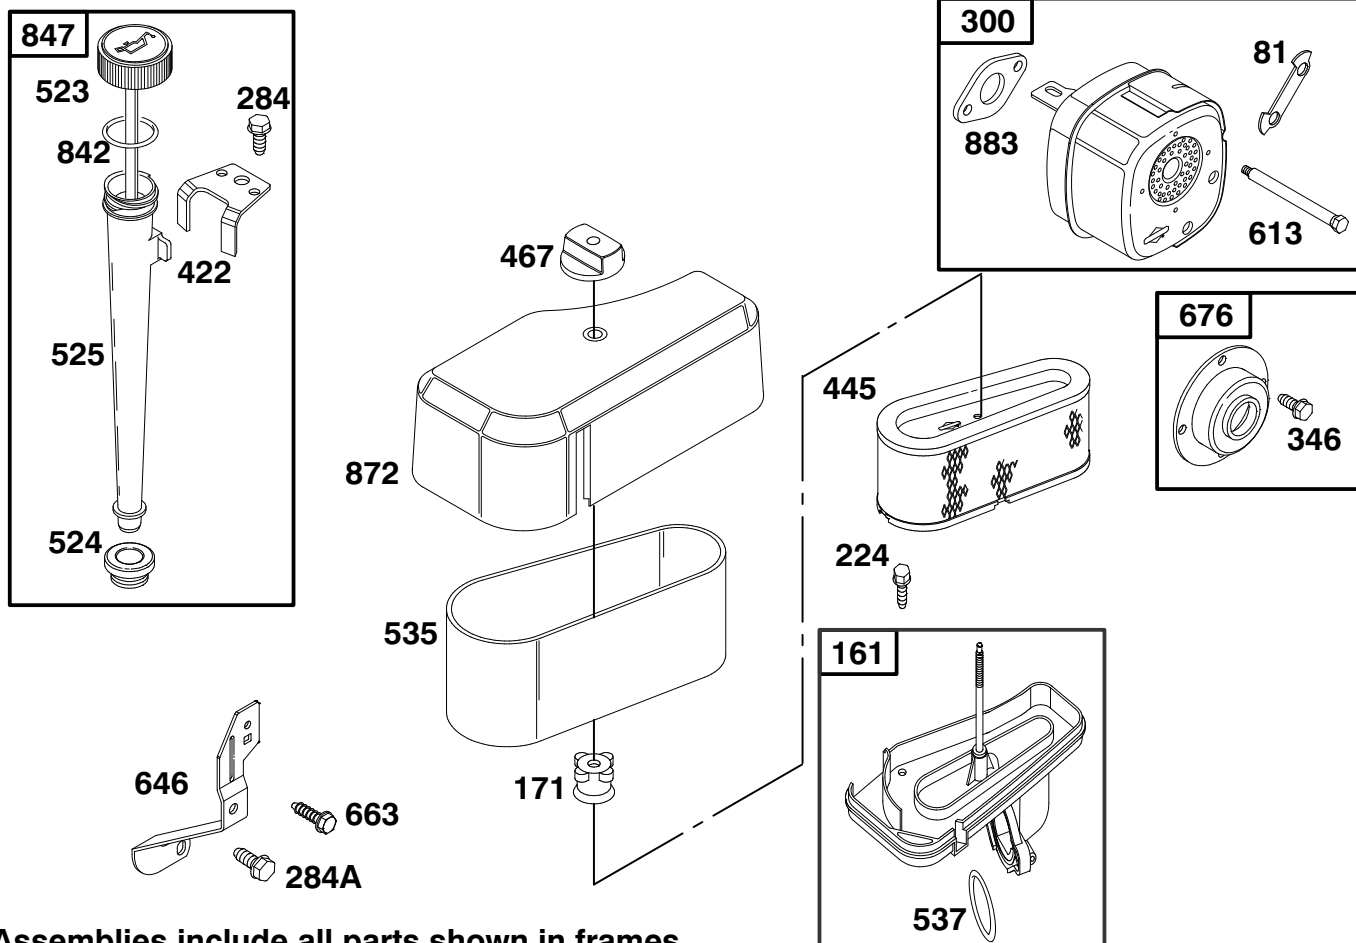

Assemblies include all parts shown in frames.

ENGINE BRIGGS & STRATTON MODEL 195707-0421-E1

Ref. No.	Part No.	Description	No. Used
81	222263	Lock-Screw	1
161	494827	Base-Air Cleaner	1
171	281051	Nut	1
224	94730	Screw-Hex.	1
284	94874	Screw-Hex.	1
284A	94704	Screw-Hex.	1
300	692304	Muffler-Exhaust	1
346	94896	Screw-Hex.	1
422	224872	Bracket-Oil Fill	1
445	493910	Filter-Air	1
467	493903	Knob	1
523	495228	Dipstick	1

Ref. No.	Part No.	Description	No. Used
★524	81370	Grommet	1
525	280133	Tube-Oil Fill	1
535	272477	Filter-Air	1
★537	281106	Gasket-Air Cleaner	1
613	94042	Screw-Shoulder	1
646	224614	Brace	1
663	94929	Screw-Hex.	1
676	395700	Deflector-Exhaust	1
★842	270920	Seal-O-Ring	1
847	392066	Dipstick/Tube Assembly	1
872	281105	Cover-Air Cleaner	1
†★883	272309	Gasket-Exhaust	1

★ Included in Gasket Set-Part No. 299577.

● Included in Carburetor Kit-Part No. 497535.

◆ Included in Carburetor Gasket Set-Part No. 494385.

† Included in Valve Overhaul Gasket Set-Part No. 498536.