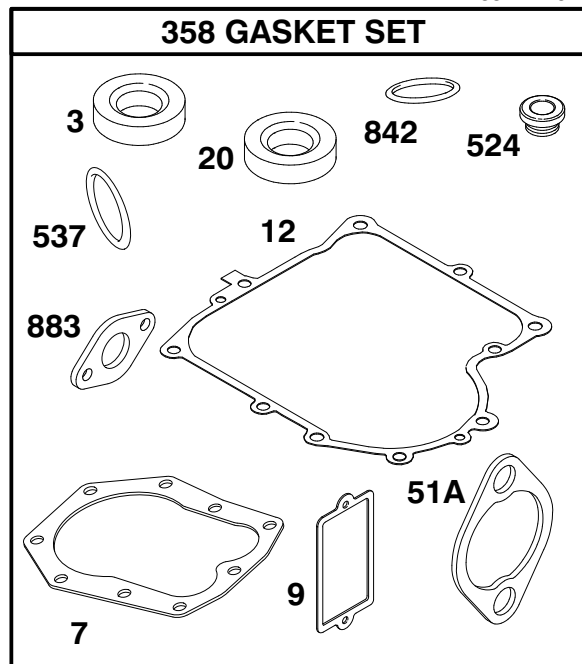

Assemblies include all parts shown in frames.

ENGINE BRIGGS & STRATTON MODEL 195707-0421-E1

Ref. No.	Part No.	Description	No. Used
★3	391086	Seal-Oil	1
†★7	272163	Gasket-Cylinder Head	1
†★9	27803	Gasket-Breather	1
★12	271701	Gasket-Crankcase (.015" Thick, Std.)	1
★	27876	Gasket-Crankcase (.005" Thick)	1
★	27877	Gasket-Crankcase (.009" Thick)	1
★20	391086	Seal-Oil	1
◆●51	272465	Gasket-Carburetor Elbow	1
†★51A	272554	Gasket-Carb. Mtg.	1
●95	94098	Screw-Slotted	1
●104	231789	Pin-Float Hinge	1
●105	231855	Valve-Needle	1
●106	231854	Seat-Inlet	1

Ref. No.	Part No.	Description	No. Used
121	497535	Carburetor Kit	1
●127		Plug-Welch	1
		Note: Sold in Kit Only.	
◆●137	281165	Gasket-Float Bowl	1
◆●138	281164	Washer	1
358	299577	Gasket Set	1
★524	281370	Grommet	1
★537	281106	Gasket-Air Cleaner	1
●634	494453	Seal-Choke Shaft	1
●634A	494455	Seal-Choke Shaft	1
★842	270920	Seal-O-Ring	1
†★883	272309	Gasket-Exhaust	1
977	494385	Gasket Set-Carburetor	1
◆987	281166	Seal-Throttle Shaft	1
1095	498536	Gasket Set-Valve Overhaul	1

★ Included in Gasket Set-Part No. 299577.
● Included in Carburetor Kit-Part No. 497535.

◆ Included in Carburetor Gasket Set-Part No. 494385.
† Included in Valve Overhaul Gasket Set-Part No. 498536.