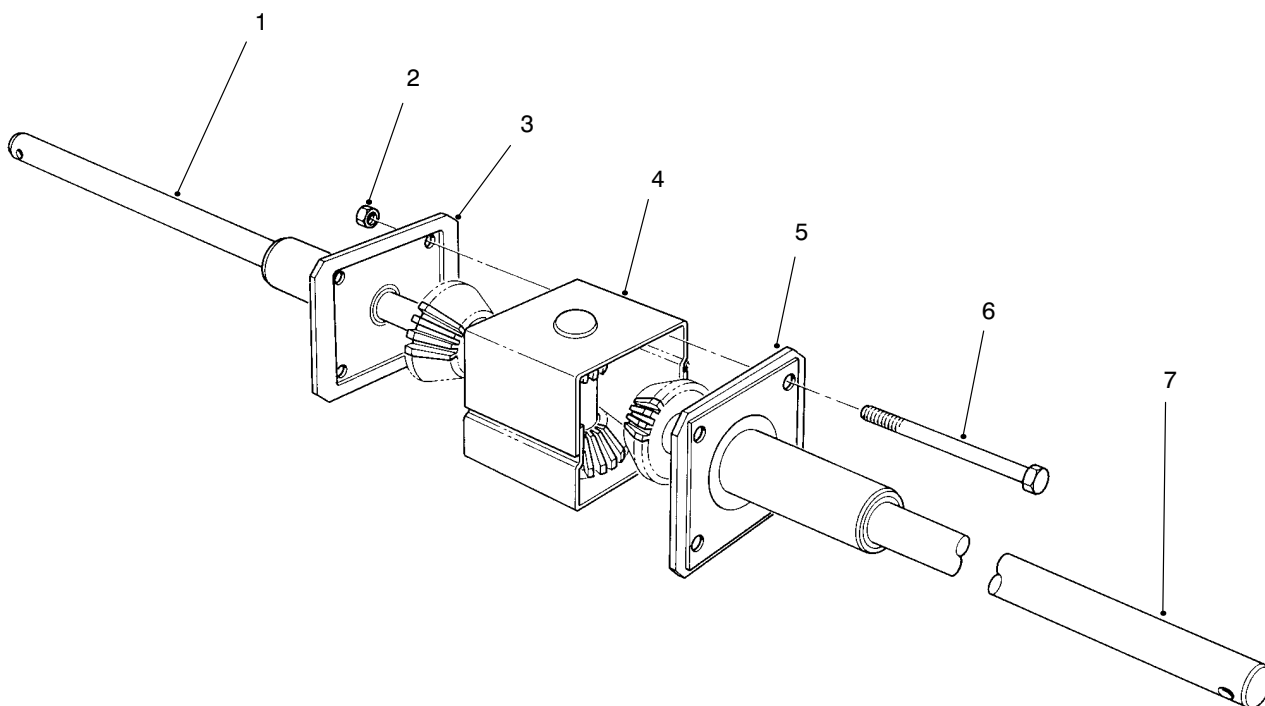

C-0010

DIFFERENTIAL ASSEMBLY

Ref. No.	Part No.	Description	No. Used
1	55-7762	Axle - R.H.	1
2	32152-1	Nut - Lock	4
3	55-7770	Cap - End, R.H.	1
4	55-7780	Case - Gear, Transfer	1

Ref. No.	Part No.	Description	No. Used
5	55-7771	Cap - End, L.H.	1
6	322-22	Screw - Cap Hex. Hd.	4
7	55-7763	Axle - L.H.	1
*	56-9960	Differential - Complete	

*Not Illustrated