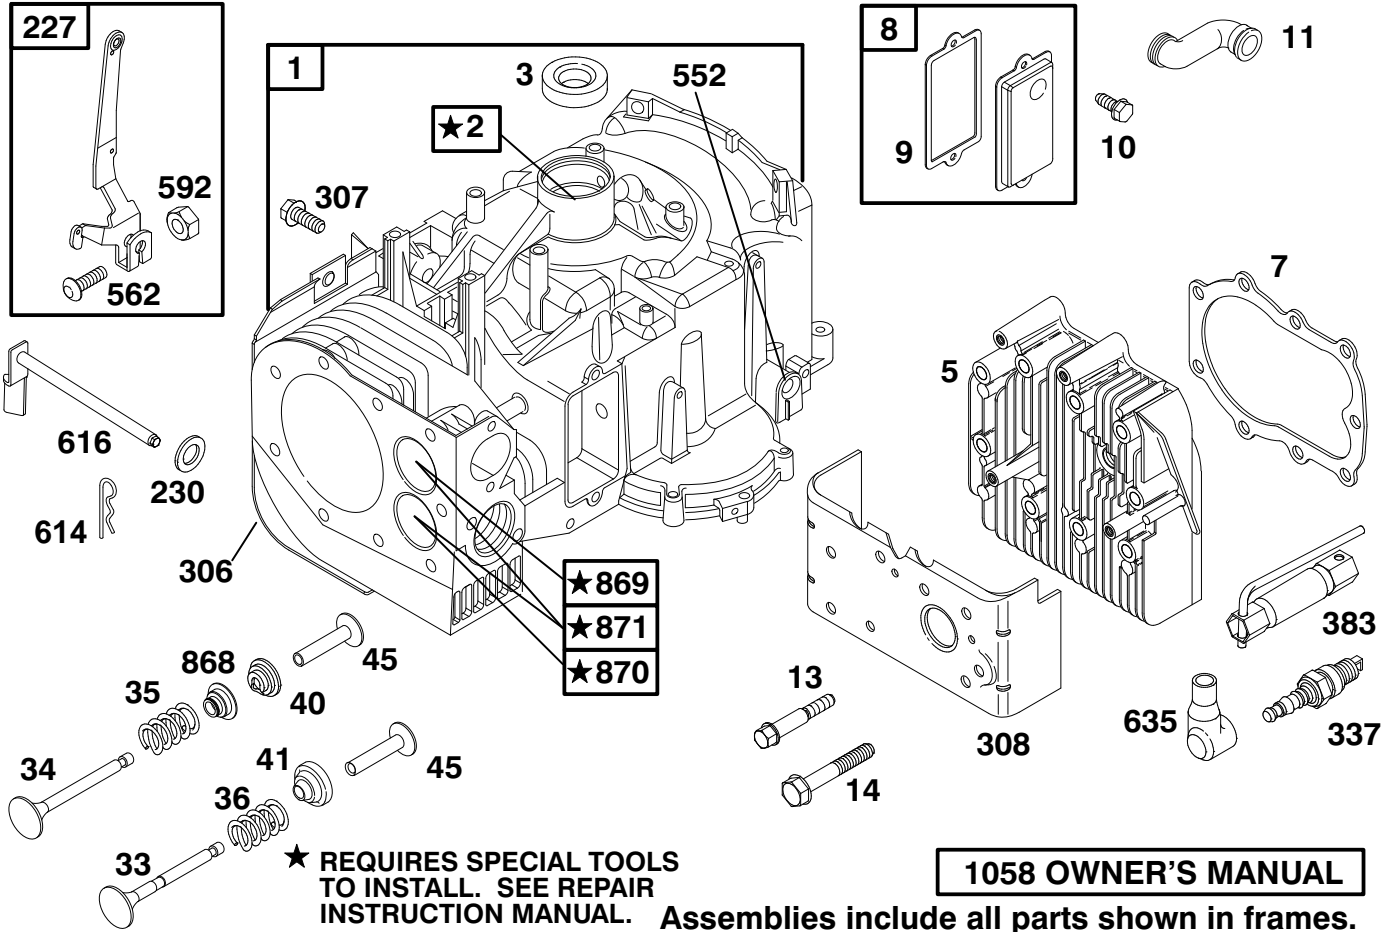

1058 OWNER'S MANUAL

ENGINE BRIGGS & STRATTON MODEL 195707-0421-E1

Ref. No.	Part No.	Description	No. Used
1	495623	Cylinder Assembly	1
2	495657	Bushing	1
★3	391086	Seal-Oil	1
5	214015	Head-Cylinder	1
†★7	272163	Gasket-Cylinder Head	1
8	495735	Breather Assy.	1
†★9	27803	Gasket-Breather	1
10	94621	Screw-Breather Mtg.	1
11	280005	Grommet	1
13	94565	Screw-Cylinder Head	1
14	94622	Screw-Cylinder Head	1
33	390420	Valve-Exhaust	1
34	261055	Valve-Intake	1
35	65906	Spring-Valve (Intake)	1
36	691597	Spring-Valve (Exhaust)	1
40	221596	Retainer-Valve	1
41	691939	Retainer-Valve	1
45	260933	Tappet-Valve	1
227	493935	Lever Assy.-Governor	1

Ref. No.	Part No.	Description	No. Used
230	94927	Washer	1
306	496797	Shield-Cylinder	1
307	94930	Screw-Hex. Hd.	1
308	224896	Cover-Cylinder Head	1
337	802592	Plug-Spark	1
383	89838	Wrench-Spark Plug	1
552	491986	Bushing-Gov. Crank	1
562	94907	Bolt-Carriage	1
592	231978	Nut-Hex.	1
614	93306	Pin-Cotter	1
616	495157	Crank-Governor	1
635	66538	Elbow-Spark Plug	1
868	497656	Seal-Valve	1
869	211661	Seat-Int. Valve	1
870	211661	Seat-Ex. Valve	1
871	261961	Guide-Exhaust Valve	1
	231218	Guide-Intake Valve	1
1058	273681	Owner's Manual	1

★ Included in Gasket Set-Part No. 299577.
● Included in Carburetor Kit-Part No. 497535.

◆ Included in Carburetor Gasket Set-Part No. 494385.
† Included in Valve Overhaul Gasket Set-Part No. 498536.