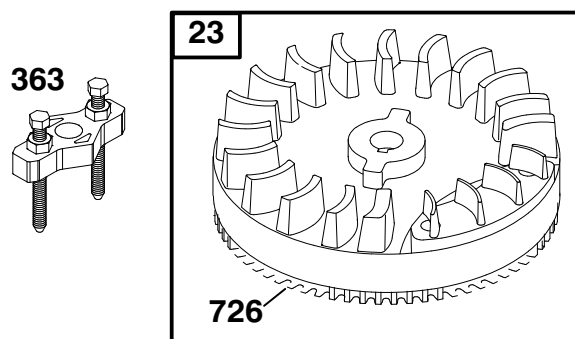

1036 LABEL KIT - EMISSIONS

Assemblies include all parts shown in frames.

ENGINE BRIGGS & STRATTON MODEL 195707-0421-E1

Ref. No.	Part No.	Description	No. Used
23	391983	Flywheel	1
73	224517	Screen - Rotating	1
75	225136	Washer - Flywheel	1
78	94626	Screw - Hex.	1
304	494084	Housing - Blower	1
305	94786	Screw - Hex.	1
332	94877	Nut - Flywheel	1

Ref. No.	Part No.	Description	No. Used
363	19165	Flywheel Puller	1
423	94625	Screw - Shoulder	1
455	222561	Cup - Flywheel	1
726	392134	Gear - Ring	1
727	395405	Guard - Starter Drive	1
729	281395	Clip - Wire	1
1036	499356	Label Kit - Emissions	1