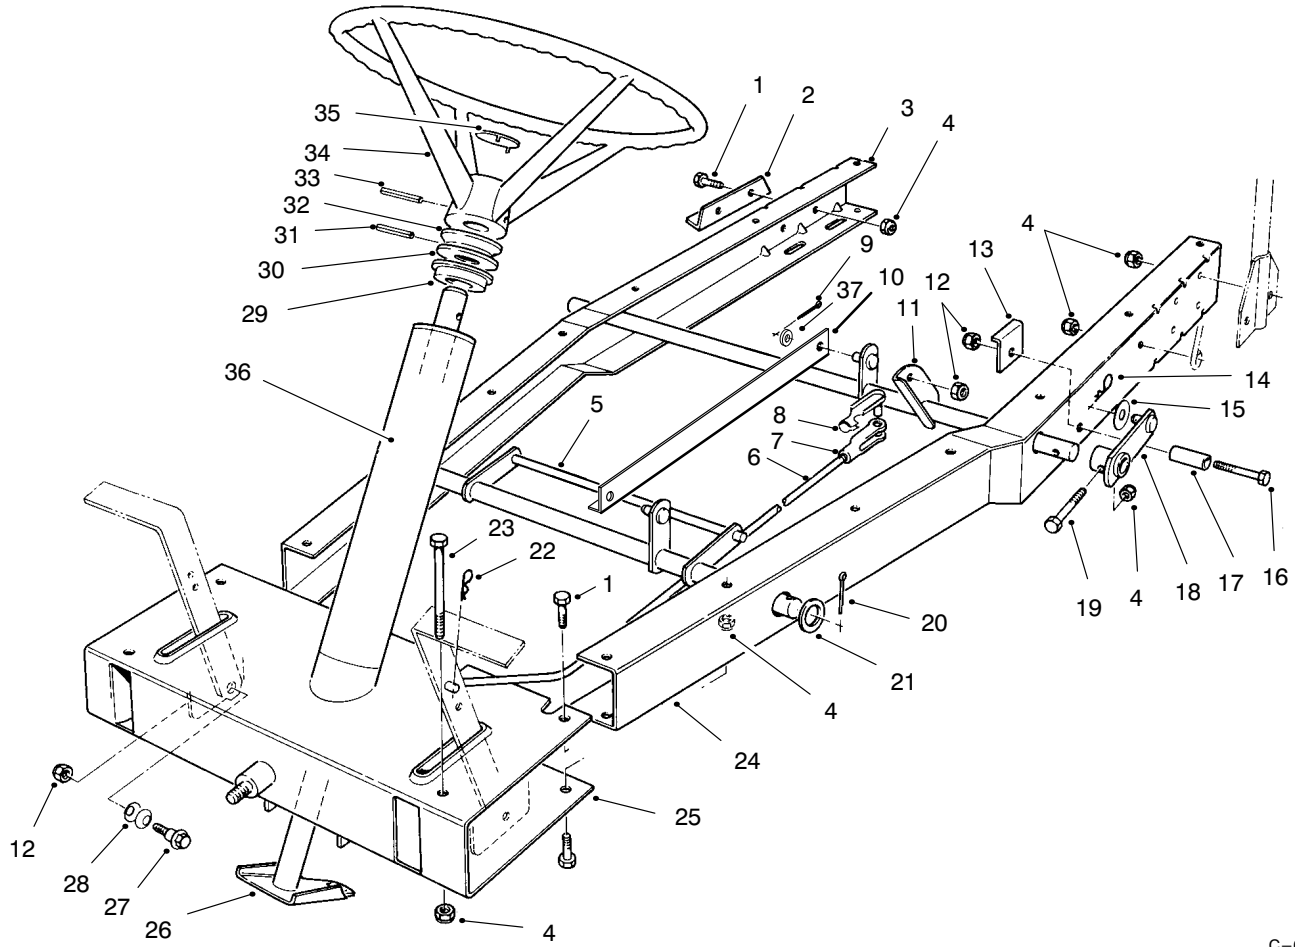

MODEL NO. 70060-8900001 & UP

PARTS
CATALOG
WHEEL HORSE®
8-25 RIDING MOWER

C-0004A

FRONT BODY ASSEMBLY

Ref. No.	Part No.	Description	No. Used
1	93-7006	Decal - Instruction	1
2	3296-29	Nut - Lock	5
3	44-7030	Tread - Foot Rest	2
4	32104-110	Screw - Cap Hex. Hd.	4
5	3290-347	Nut - U-Type	4
6	67-1590	Bracket - Brake Return	1
7	67-1430	Spring - Compression	1
8	26-9530	Washer - Pivot	1
9	67-1340	Rod - Brake, Transmission	1
10	67-1330-03	Lever - Brake, Bellcrank	1
11	67-1450	Spring - Extension	1
12	67-1350	Rod - Front, Brake	1
13	19-1970	Spring - Brake, Parking	1
14	67-1130-03	Pedal - Brake & Clutch	2
15	98-2387	Body W.A. - Front	1
16	3290-250	Pin - Hair, Cotter	2

Ref. No.	Part No.	Description	No. Used
17	65-2920	Pad - Pedal	2
18	19-1470	Bolt - Shoulder	1
19	98-0711	Lever - Brake, Parking	1
20	19-2200	Tip - Brake, Parking	1
21	92-7981	Decal - Toro	1
22	55-7103	Tower (Incl. Ref. #21)	1
23	93-7011	Decal - Parking Brake	1
24	98-0709	Clamp	1
25	321-2	Screw - Hex Hd. Cap	1
26	3296-16	Nut - Hex Lock	1
27	88-4880	Spacer	1
28	88-9932	Switch - Micro	1
29	93-3240	Seal - Plunger	1
30	9104784	Screw	2
31	3290-354	Nut - Speed	1

C-0005A

FRAME ASSEMBLY

Ref. No.	Part No.	Description	No. Used
1	322-3	Screw - Cap Hex. Hd.	6
2	44-7140-01	Mount - Bearing, Axle	1
3	67-0520-01	Channel - R.H.	1
4	3296-29	Nut - Lock	16
5	67-0010-03	Lift W.A. - Front, Deck	1
6	67-0430	Rod - Clutch	1
7	282-27	Clevis	1
8	67-1530	Assembly - Pin, Clevis	1
9	3272-6	Pin - Cotter	2
10	76-3890	Bracket - Link, H.O.C.	1
11	67-0050-01	Tube W.A. - Support, Rear	1
12	3296-39	Nut - Lock	5
13	67-1510-03	Brace - Stop, Deck	2
14	3290-355	Pin - Hair, Cotter	2
15	67-1460	Washer - Flat	2
16	323-10	Screw - Cap Hex. Hd.	2
17	68-8380	Spacer - Stop, Deck	2
18	76-3790	Lever W.A. - H.O.C.	2
19	46-2511	Bolt - Mounting, Axle	2