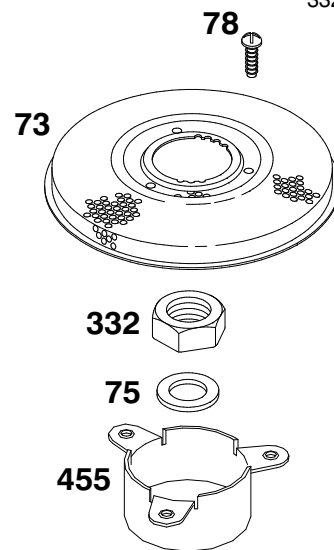

1036 LABEL KIT - EMISSIONS

Assemblies include all parts shown in frames.

ENGINE BRIGGS & STRATTON MODEL 195707-0421-E1

Ref. No.	Part No.	Description	No. Used
23	391983	Flywheel	1
73	224517	Screen - Rotating	1
75	225136	Washer - Flywheel	1
78	94626	Screw - Hex.	1
304	494084	Housing - Blower	1
305	94786	Screw - Hex.	1
332	94877	Nut - Flywheel	1

Ref. No.	Part No.	Description	No. Used
363	19165	Flywheel Puller	1
423	94625	Screw - Shoulder	1
455	222561	Cup - Flywheel	1
726	392134	Gear - Ring	1
727	395405	Guard - Starter Drive	1
729	281395	Clip - Wire	1
1036	499356	Label Kit - Emissions	1