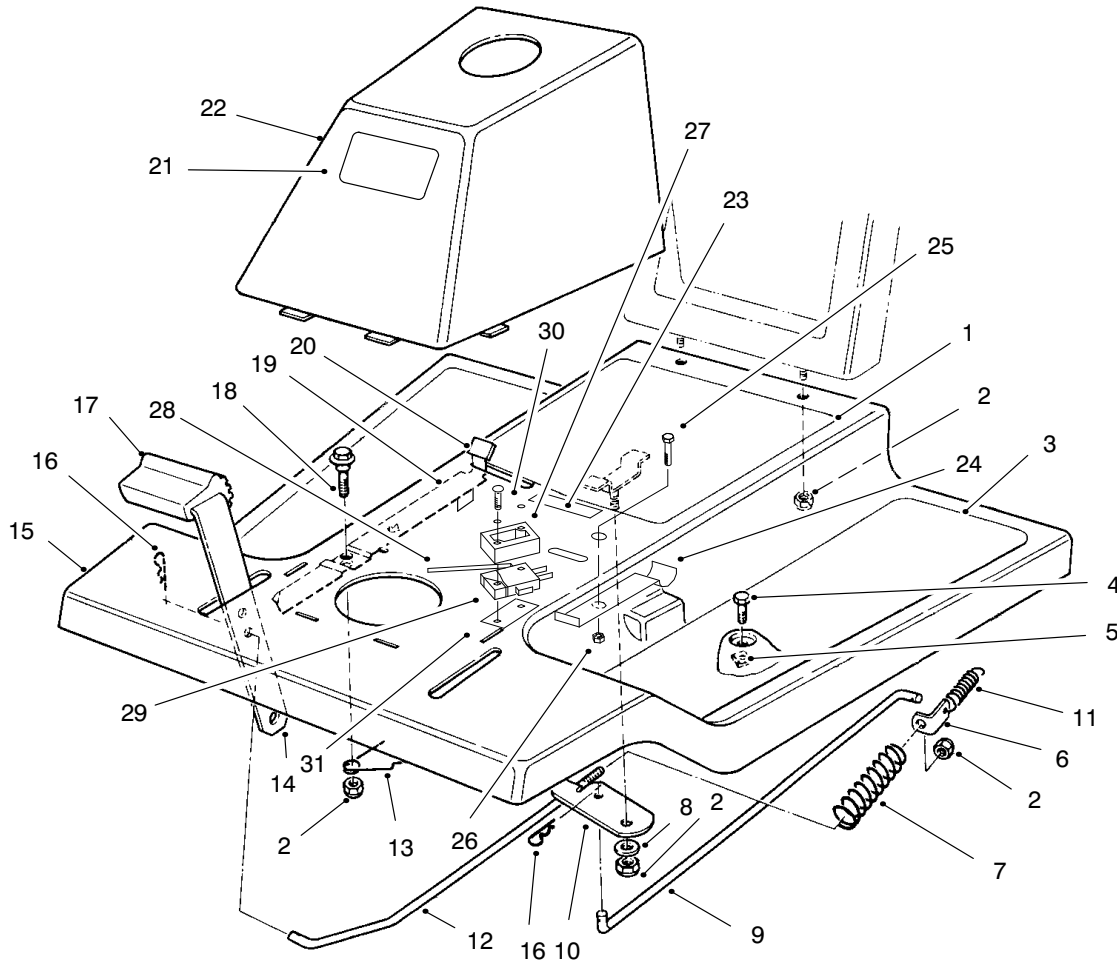

MODEL NO. 70060-8900001 & UP

PARTS
CATALOG
WHEEL HORSE®
8-25 RIDING MOWER

C-0004A

FRONT BODY ASSEMBLY

Ref. No.	Part No.	Description	No. Used
1	93-7006	Decal - Instruction	1
2	3296-29	Nut - Lock	5
3	44-7030	Tread - Foot Rest	2
4	32104-110	Screw - Cap Hex. Hd.	4
5	3290-347	Nut - U-Type	4
6	67-1590	Bracket - Brake Return	1
7	67-1430	Spring - Compression	1
8	26-9530	Washer - Pivot	1
9	67-1340	Rod - Brake, Transmission	1
10	67-1330-03	Lever - Brake, Bellcrank	1
11	67-1450	Spring - Extension	1
12	67-1350	Rod - Front, Brake	1
13	19-1970	Spring - Brake, Parking	1
14	67-1130-03	Pedal - Brake & Clutch	2
15	98-2387	Body W.A. - Front	1
16	3290-250	Pin - Hair, Cotter	2

Ref. No.	Part No.	Description	No. Used
17	65-2920	Pad - Pedal	2
18	19-1470	Bolt - Shoulder	1
19	98-0711	Lever - Brake, Parking	1
20	19-2200	Tip - Brake, Parking	1
21	92-7981	Decal - Toro	1
22	55-7103	Tower (Incl. Ref. #21)	1
23	93-7011	Decal - Parking Brake	1
24	98-0709	Clamp	1
25	321-2	Screw - Hex Hd. Cap	1
26	3296-16	Nut - Hex Lock	1
27	88-4880	Spacer	1
28	88-9932	Switch - Micro	1
29	93-3240	Seal - Plunger	1
30	9104784	Screw	2
31	3290-354	Nut - Speed	1

C-0005A

FRAME ASSEMBLY

Ref. No.	Part No.	Description	No. Used
1	322-3	Screw - Cap Hex. Hd.	6
2	44-7140-01	Mount - Bearing, Axle	1
3	67-0520-01	Channel - R.H.	1
4	3296-29	Nut - Lock	16
5	67-0010-03	Lift W.A. - Front, Deck	1
6	67-0430	Rod - Clutch	1
7	282-27	Clevis	1
8	67-1530	Assembly - Pin, Clevis	1
9	3272-6	Pin - Cotter	2
10	76-3890	Bracket - Link, H.O.C.	1
11	67-0050-01	Tube W.A. - Support, Rear	1
12	3296-39	Nut - Lock	5
13	67-1510-03	Brace - Stop, Deck	2
14	3290-355	Pin - Hair, Cotter	2
15	67-1460	Washer - Flat	2
16	323-10	Screw - Cap Hex. Hd.	2
17	68-8380	Spacer - Stop, Deck	2
18	76-3790	Lever W.A. - H.O.C.	2
19	46-2511	Bolt - Mounting, Axle	2