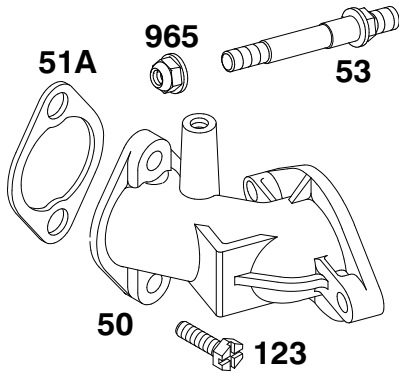

Ref. No.	Part No.	Description	No. Used
13	47-1490	Bearing (Incl. Ref. #14)	2
15	3296-39	Nut - Lock	6
16	3256-24	Washer - Flat	6
17	76-1580-03	Guide - Chain	2
18	76-4010	Sprocket	1
19	3296-29	Nut - Lock	6
20	61-9980	Screw - Adjusting	1
21	66-6620-03	Support R.H.	1
22	46-2511	Bolt - Axle	2
23	232-27	Valve Stem w/Cap	2
24	3296-8	Nut - Lock	4
*	232-38	Tube - Inner	2

Ref. No.	Part No.	Description	No. Used
26	499421	Ring Set (Std.)	1
	299743	Ring Set (Std. Chrome)	1
	391670	Ring Set (.010" O.S.)	1
	391671	Ring Set (.020" O.S.)	1
	391672	Ring Set (.030" O.S.)	1
27	690975	Lock-Piston Pin	1
28	499911	Pin-Piston (Std.)	1
	499920	Pin-Piston (.005" O.S.)	1
29	390402	Rod-Connecting	1
	390773	Rod-Connecting (.020" U.S.)	1
32	94670	Screw-Conn. Rod	1
46	214786	Gear-Cam	1
146	94388	Key-Timing	1
219	491397	Gear-Governor	1
741	263025	Gear-Timing	1
757	213998	Link-Counterweight	1
758	390172	Counterweight	1
759	230787	Pin-Counterweight	1
761	94592	Screw-Shoulder	1
1020	261190	Eccentric	1
1021	94853	Pin-Groove	1

★ **REQUIRES SPECIAL TOOLS TO INSTALL. SEE REPAIR INSTRUCTION MANUAL.**

MANUAL CHOKE

Assemblies include all parts shown in frames.

ENGINE BRIGGS & STRATTON MODEL 195707-0421-E1

Ref. No.	Part No.	Description	No. Used
50	213819	Manifold-Intake	1
◆●51	272465	Gasket-Carb. Elbow	1
★†51A	272554	Gasket-Carb. Mtg.	1
53	94637	Stud-Carb. Mtg.	1
93	281346	Bushing-Throttle Shaft	1
●95	94098	Screw-Slotted	1
98	495800	Screw-Idle Speed	1
●104	231789	Pin-Float Hinge	1
●105	231855	Valve-Needle	1
●106	231854	Seat-Inlet	1
108	224558	Valve-Manual Choke	1
108A	224540	Valve-Remote Choke	1
123	94913	Screw-TorxRHex.	1
125	692684	Carburetor	1
●127		Plug-Welch	1
		Note: Sold in Kit Only.	1
130	224668	Valve-Throttle	1