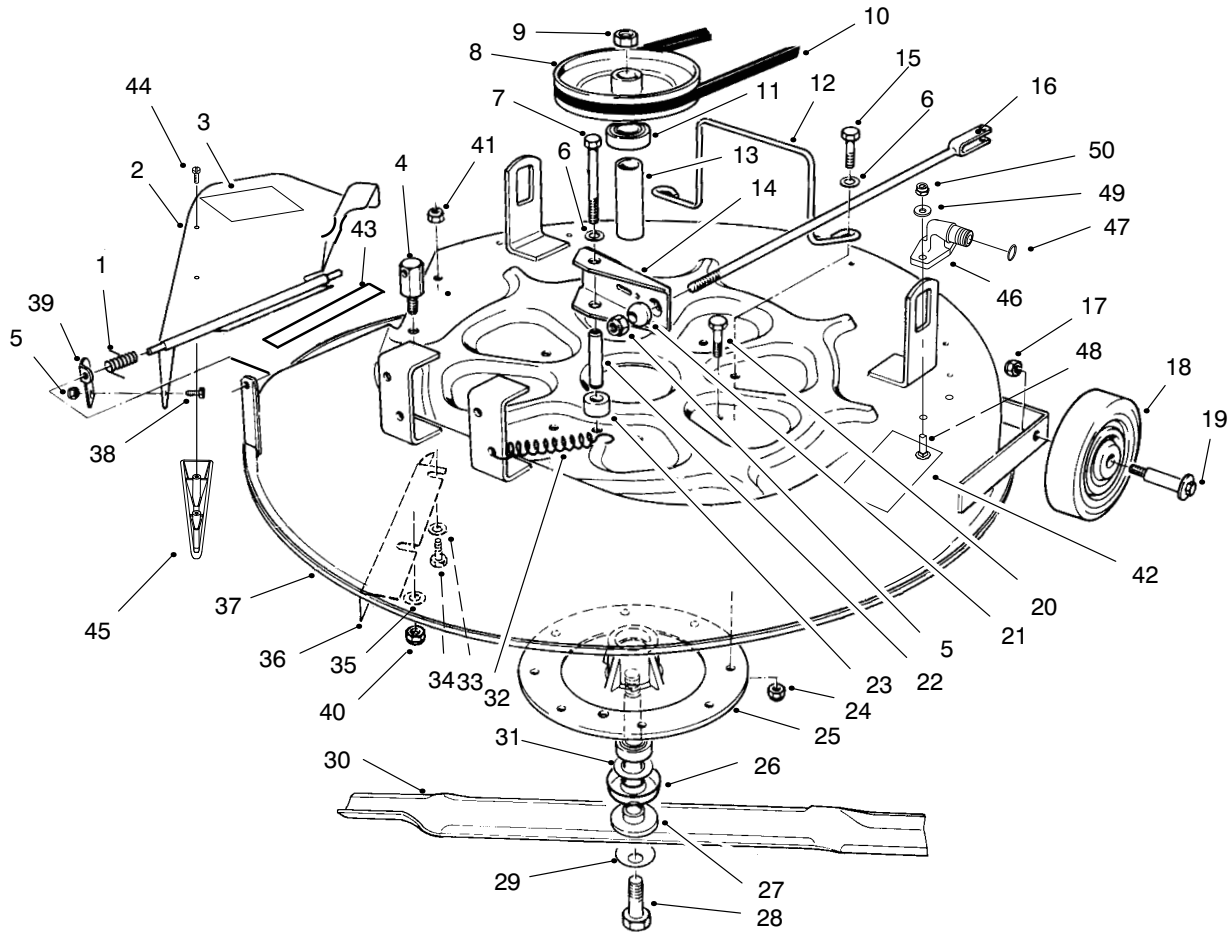

C-0001B

CUTTING UNIT ASSEMBLY

Ref. No.	Part No.	Description	No. Used
1	28-8010	Spring	1
2	93-9492	Deflector (Incl. Ref. #3)	1
3	93-7010	Decal - Danger	1
4	67-0140	Post - Pivot	1
5	3296-8	Nut - Lock	2
6	3256-23	Washer - Lock	3
7	322-19	Screw - Cap Hex. Hd.	1
8	80-4420	Pulley - Deck	1
9	3219-6	Nut - Hex.	1
10	98-0710	V-Belt	1
11	38-7820	Bearing - Ball	2
12	80-4520	Guide - Belt	1
13	62-3660	Spacer - Bearing	1
14	67-1370	Assy. - Brake, Deck	1
15	322-6	Screw - Cap Hex. Hd.	2
16	67-0570	Rod W.A. - Brake, Deck	1
17	3296-39	Nut - Lock	2
18	61-9760	Wheel - Deck	2
19	56-6590	Bolt - Wheel	2
20	322-3	Screw - Cap Hex. Hd.	6
21	67-0710	Ball - Swivel	1
22	67-0730	Post - Mount, Brake	1
23	76-3810	Spacer - Brake, Deck	1
24	3296-29	Nut - Lock	9
25	67-0970	Hub - Spindle	1

Ref. No.	Part No.	Description	No. Used
26	80-4360	Shield - Bearing	1
27	80-4340	Shaft - Spindle	1
28	26-0671	Bolt - Blade	1
29	3290-465	Washer - Belleville	1
30	67-0200	Blade	1
31	80-4380	Spacer - Spindle	1
32	67-1440	Spring - Brake	1
33	3256-22	Washer - Flat	1
34	3234-21	Screw - Cap Hex. Hd.	1
35	3256-24	Washer - Flat	1
36	67-0130-01	Baffle	1
37	95-7485	Deck (Incl. Ref. #42 & 43)	1
38	321-5	Screw - Cap Hex. Hd.	9
39	67-1600-01	Bracket - Deflector	1
40	3296-59	Nut - Lock	1
41	3296-42	Nut - Lock	1
42	93-7010	Decal - Danger	1
43	93-7009	Decal - Warning	1
44	32144-111	Screw - Phillips Pan Hd.	4
45	93-7696	Kicker - CE	2
46	95-2747	Fitting - Washout	1
47	46-6290	O-Ring	1
48	3229-1	Screw - Hex Hd. Cap	2
49	3256-1	Washer	2
50	3296-16	Nut - Hex	2