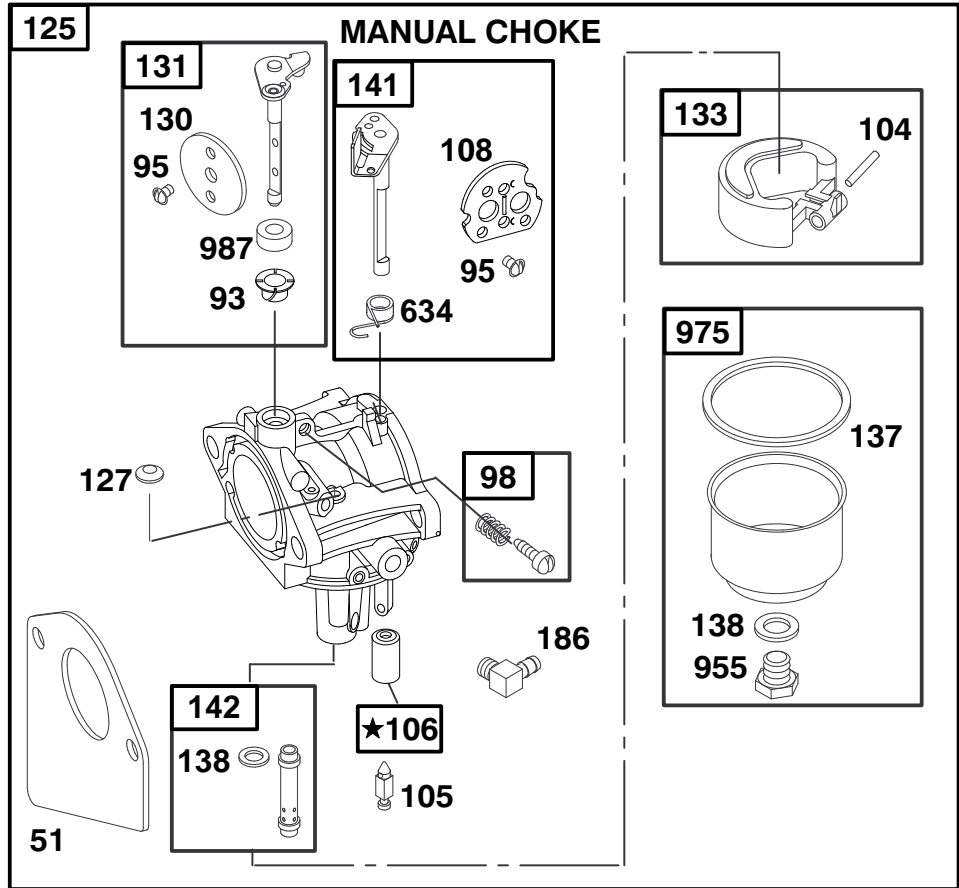

Ref. No.	Part No.	Description	No. Used
26	499421	Ring Set (Std.)	1
	299743	Ring Set (Std. Chrome)	1
	391670	Ring Set (.010" O.S.)	1
	391671	Ring Set (.020" O.S.)	1
	391672	Ring Set (.030" O.S.)	1
27	690975	Lock-Piston Pin	1
28	499911	Pin-Piston (Std.)	1
	499920	Pin-Piston (.005" O.S.)	1
29	390402	Rod-Connecting	1
	390773	Rod-Connecting (.020" U.S.)	1
32	94670	Screw-Conn. Rod	1
46	214786	Gear-Cam	1
146	94388	Key-Timing	1
219	491397	Gear-Governor	1
741	263025	Gear-Timing	1
757	213998	Link-Counterweight	1
758	390172	Counterweight	1
759	230787	Pin-Counterweight	1
761	94592	Screw-Shoulder	1
1020	261190	Eccentric	1
1021	94853	Pin-Groove	1

★ Included in Gasket Set-Part No. 299577.

● Included in Carburetor Kit-Part No. 497535.

◆ Included in Carburetor Gasket Set-Part No. 494385.

† Included in Valve Overhaul Gasket Set-Part No. 498536.

REMOTE CHOKE

★ **REQUIRES SPECIAL TOOLS TO INSTALL. SEE REPAIR INSTRUCTION MANUAL.**

MANUAL CHOKE

Assemblies include all parts shown in frames.

ENGINE BRIGGS & STRATTON MODEL 195707-0421-E1

Ref. No.	Part No.	Description	No. Used
50	213819	Manifold-Intake	1
◆●51	272465	Gasket-Carb. Elbow	1
★†51A	272554	Gasket-Carb. Mtg.	1
53	94637	Stud-Carb. Mtg.	1
93	281346	Bushing-Throttle Shaft	1
●95	94098	Screw-Slotted	1
98	495800	Screw-Idle Speed	1
●104	231789	Pin-Float Hinge	1
●105	231855	Valve-Needle	1
●106	231854	Seat-Inlet	1
108	224558	Valve-Manual Choke	1
108A	224540	Valve-Remote Choke	1
123	94913	Screw-TorxRHex.	1
125	692684	Carburetor	1
●127		Plug-Welch	1
		Note: Sold in Kit Only.	1
130	224668	Valve-Throttle	1