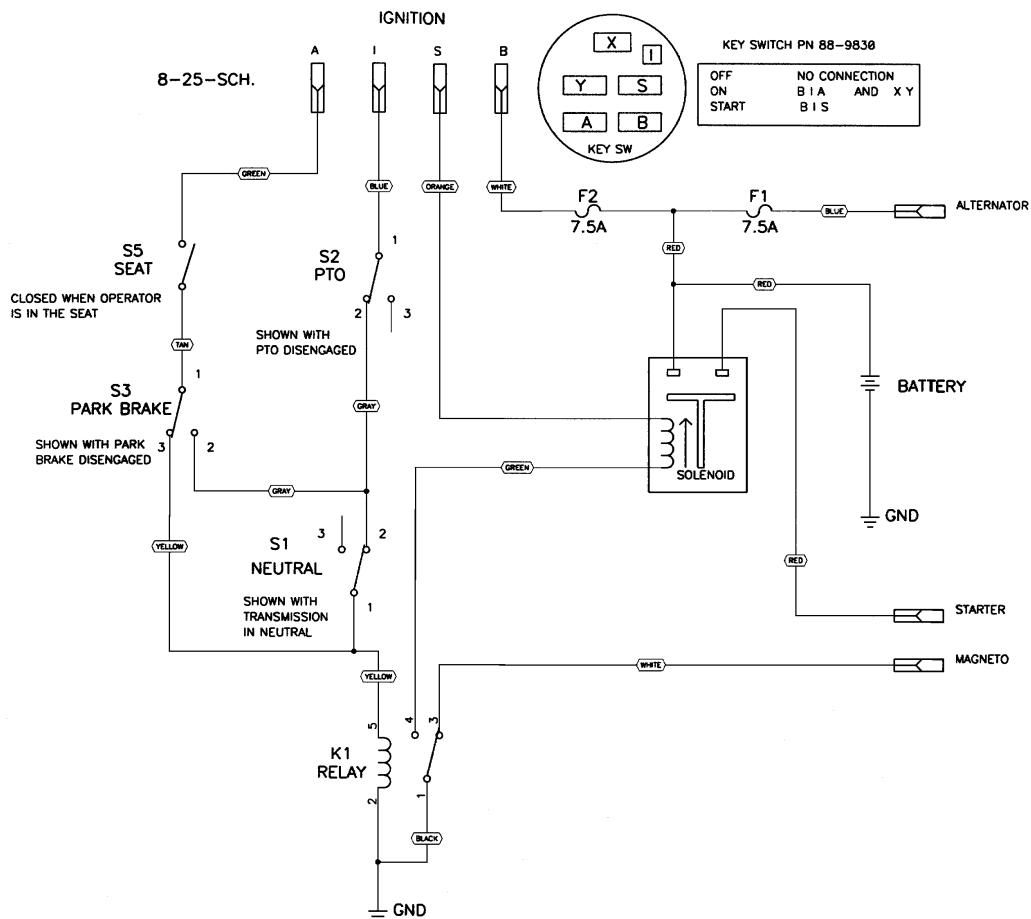

C-2378

ELECTRICAL SCHEMATIC

Ref. No.	Part No.	Description	No. Used
1	98-0706	Harness - Wire	1

Ref. No.	Part No.	Description	No. Used