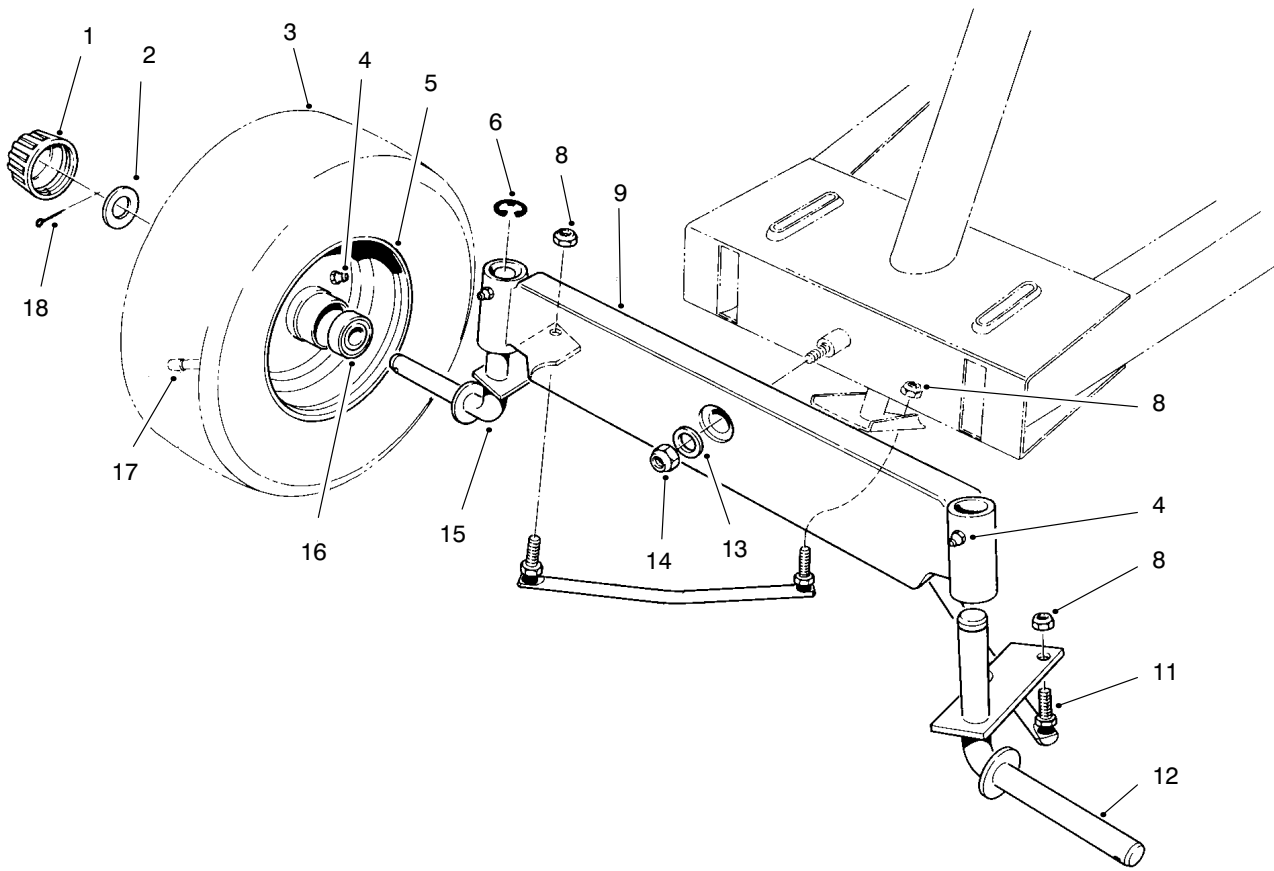

MODEL NO. 70060-8900001 & UP

PARTS
CATALOG
WHEEL HORSE®
8-25 RIDING MOWER

C-0004A

FRONT BODY ASSEMBLY

Ref. No.	Part No.	Description	No. Used
1	93-7006	Decal - Instruction	1
2	3296-29	Nut - Lock	5
3	44-7030	Tread - Foot Rest	2
4	32104-110	Screw - Cap Hex. Hd.	4
5	3290-347	Nut - U-Type	4
6	67-1590	Bracket - Brake Return	1
7	67-1430	Spring - Compression	1
8	26-9530	Washer - Pivot	1
9	67-1340	Rod - Brake, Transmission	1
10	67-1330-03	Lever - Brake, Bellcrank	1
11	67-1450	Spring - Extension	1
12	67-1350	Rod - Front, Brake	1
13	19-1970	Spring - Brake, Parking	1
14	67-1130-03	Pedal - Brake & Clutch	2
15	98-2387	Body W.A. - Front	1
16	3290-250	Pin - Hair, Cotter	2

C-0005A

FRAME ASSEMBLY

Ref. No.	Part No.	Description	No. Used
1	322-3	Screw - Cap Hex. Hd.	6
2	44-7140-01	Mount - Bearing, Axle	1
3	67-0520-01	Channel - R.H.	1
4	3296-29	Nut - Lock	16
5	67-0010-03	Lift W.A. - Front, Deck	1
6	67-0430	Rod - Clutch	1
7	282-27	Clevis	1
8	67-1530	Assembly - Pin, Clevis	1
9	3272-6	Pin - Cotter	2
10	76-3890	Bracket - Link, H.O.C.	1
11	67-0050-01	Tube W.A. - Support, Rear	1
12	3296-39	Nut - Lock	5
13	67-1510-03	Brace - Stop, Deck	2
14	3290-355	Pin - Hair, Cotter	2
15	67-1460	Washer - Flat	2
16	323-10	Screw - Cap Hex. Hd.	2
17	68-8380	Spacer - Stop, Deck	2
18	76-3790	Lever W.A. - H.O.C.	2
19	46-2511	Bolt - Mounting, Axle	2

*Not Illustrated

C-0002A

SEAT & GAS TANK ASSEMBLY

Ref. No.	Part No.	Description	No. Used	Ref. No.	Part No.	Description	No. Used
1	66-6680	Seat	1	10	56-6360	Filter	1
2	67-1241	Base - Seat	1	11	2412-98	Clamp - Hose	5
3	38-1420	Switch - Seat	1	12	3296-29	Nut - Lock	4
4	18-2970	R-Clamp	1	13	3290-378	Tie - Cable	1
5	47-2986	Hose - Gas	1	14	322-3	Screw - Cap Hex. Hd.	4
6	67-0950	Strap - Tank, Gas	2	15	3256-23	Washer - Flat	8
7	80-4580	Tank - Gas	1	16	3230-1	Bolt - Carriage	4
8	55-3576	Assembly - Cap, Gas	1	17	66-6920	Pad - Isolator	2
9	47-2964	Hose - Gas	2				