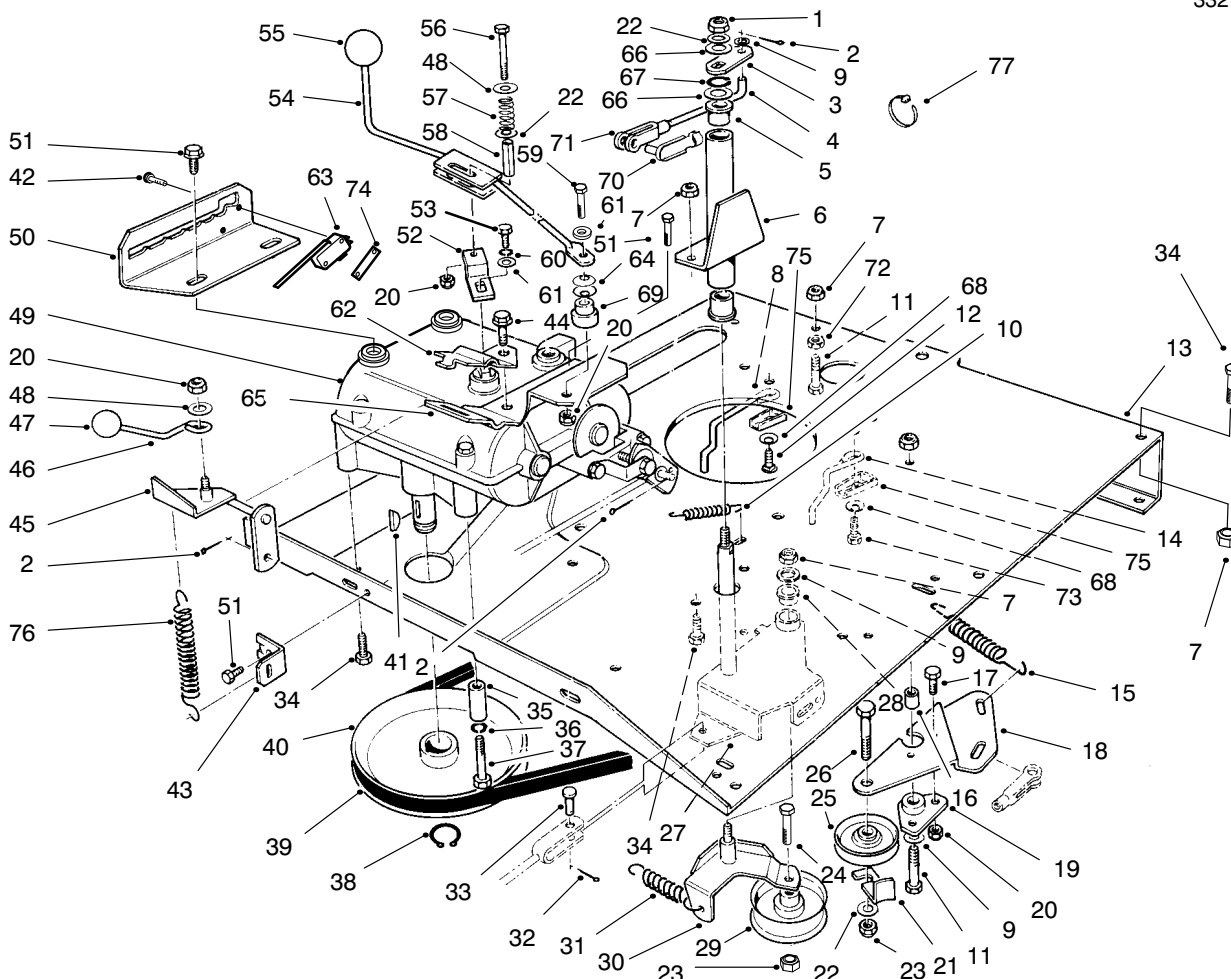

C-2106A

TRANSMISSION & LINKAGE ASSEMBLY (CONTINUED)

Ref. No.	Part No.	Description	No. Used
47	233-22	Knob	1
48	3256-55	Washer - Fender	2
49	67-1400	Transmission	1
50	88-9810-03	Gate - Shift	1
51	32144-14	Screw - Wash. Hd., Tap.	4
52	56-7620	Lever - Shift	1
53	329-4	Screw - Cap Hex. Hd.	1
54	76-3940-03	Lever W.A. - Shift	1
55	233-48	Knob	1
56	321-15	Screw - Cap Hex. Hd.	1
57	56-7730	Spring	1
58	56-7740	Spacer	1
59	321-8	Screw - Cap Hex. Hd.	1
60	3253-3	Washer - Lock	1
61	3256-22	Washer - Flat	2
62	67-0670	Bracket - Engage, Deck	1

Ref. No.	Part No.	Description	No. Used
63	88-9930	Switch - Micro	1
64	3290-478	Washer - Belleville	2
65	67-0660	Bracket - Mount, Shifter	1
66	20-3220	Washer - Flat	2
67	32151-62	Ring - Retaining	1
68	3290-456	Washer - Belleville	2
69	76-3970	Spacer - Pivot	1
70	67-1530	Assembly - Pin, Clevis	1
71	282-27	Clevis	1
72	3218-2	Nut - Jam	1
73	3230-2	Bolt - Carriage	1
74	3290-354	Nut - Double	1
75	76-3820	Anchor - Guide, Belt	2
76	76-4660	Spring	1
77	3290-378	Tie - Cable	1