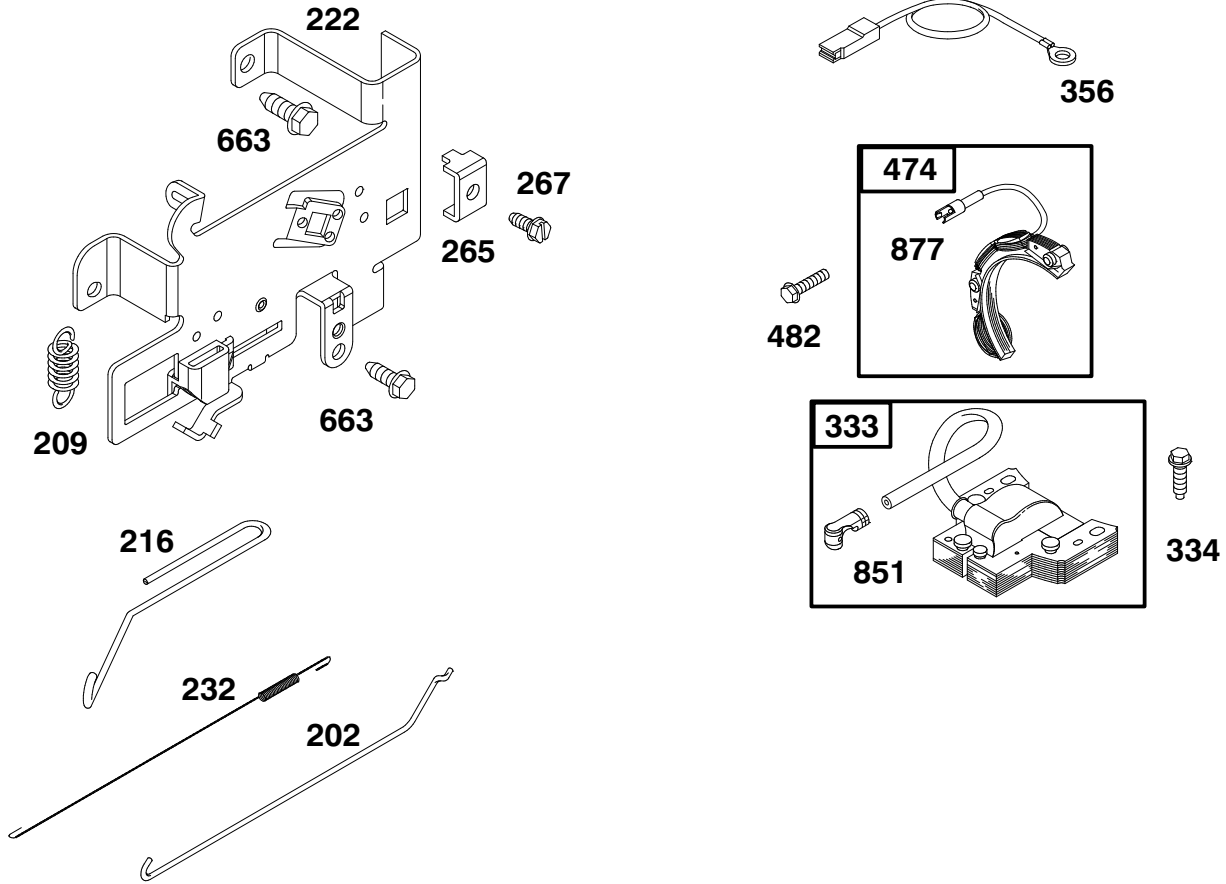

Assemblies include all parts shown in frames.

ENGINE BRIGGS & STRATTON MODEL 195707-0421-E1

Ref. No.	Part No.	Description	No. Used
202	262769	Link-Mechanical Governor	1
209	260871	Spring-Governor	1
216	262768	Link-Choke	1
222	495611	Bracket-Control	1
232	262787	Spring-Link	1
265	221535	Clamp-Casing	1
267	94906	Screw-Hex.	1

Ref. No.	Part No.	Description	No. Used
333	398811	Armature-Magneto	1
334	94731	Screw-Hex.	1
356	494328	Wire-Stop	1
474	391529	Alternator	1
482	93621	Screw-Hex.	1
663	94929	Screw-Hex.	1
851	493880	Terminal-Cable	1
877	393814	Wire-Alternator	1