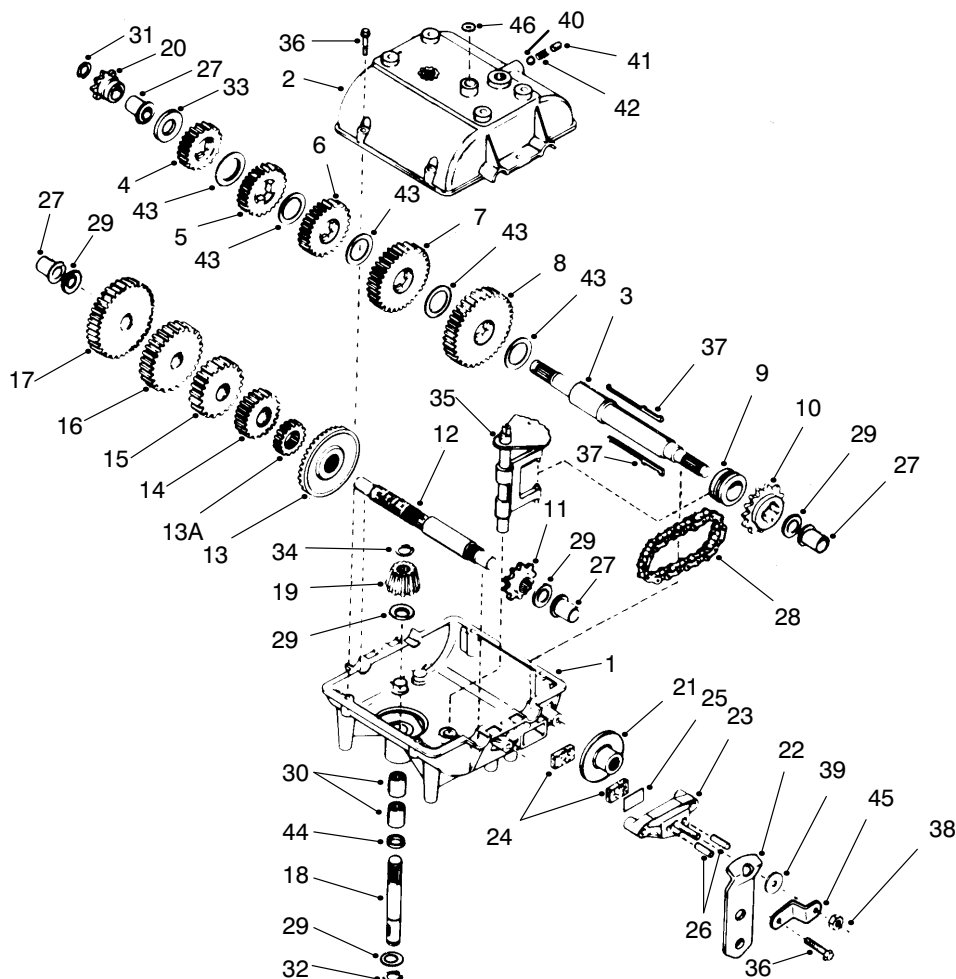

C-0441A

TRANSMISSION PEERLESS MODEL 700-025

Ref. No.	Part No.	Description	No. Used	Ref. No.	Part No.	Description	No. Used
1	770061	Case - Transmission	1	24	790006	Pad - Brake	2
2	772083	Cover - Transmission	1	25	790007	Plate - Pad, Brake	1
3	776217	Shaft - Output	1	26	786026	Pin - Dowel	2
4	778121A	Gear - Spur (20 Teeth)	1	27	780105A	Bushing - Flange	4
5	778122A	Gear - Spur (22 Teeth)	1	28	786081	Chain - Roller (No. 41 Chain, 24 Links)	1
6	778123A	Gear - Spur (25 Teeth)	1	29	780072	Washer - Thrust	5
7	778124A	Gear - Spur (30 Teeth)	1	30	780086	Bearing - Needle	2
8	778125	Gear - Spur (35 Teeth)	1	31	792072	Ring - Retaining	1
9	784266	Collar - Shift	1	32	792035	Ring - Retaining	1
10	786083	Sprocket (18 Teeth)	1	33	780109	Washer	1
11	786082	Sprocket (9 Teeth)	1	34	788040	Ring - Retaining	1
12	776134	Shaft - Counter	1	35	784267	Assy. Rod & Fork - Shift	1
13	788137A	Gear - Bevel (42 Teeth)	1	36	792073	Screw - Thread Forming	8
13A	778136	Gear - Spur (15 Teeth)	1	37	792089A	Key	2
14	778126A	Gear - Spur (20 Teeth)	1	38	792075	Nut - Lock	1
15	778127A	Gear - Spur (25 Teeth)	1	39	792076	Washer	1
16	778128A	Gear - Spur (28 Teeth)	1	40	792077	Ball - Steel	1
17	778129A	Gear - Spur (30 Teeth)	1	41	792078	Screw - Set	1
18	776135	Shaft - Input	1	42	792079	Spring	1
19	778113A	Bevel - Pinion, Input	1	43	780108	Washer - Thrust	5
20	786047	Sprocket (8 Teeth)	1	44	792001	O-Ring	1
21	790003	Disk - Brake	1	45	786086	Bracket - Lever, Brake	1
22	790008A	Lever - Brake	1	46	788069	Seal - Square Cut	1
23	790025	Holder - Pad, Brake	1