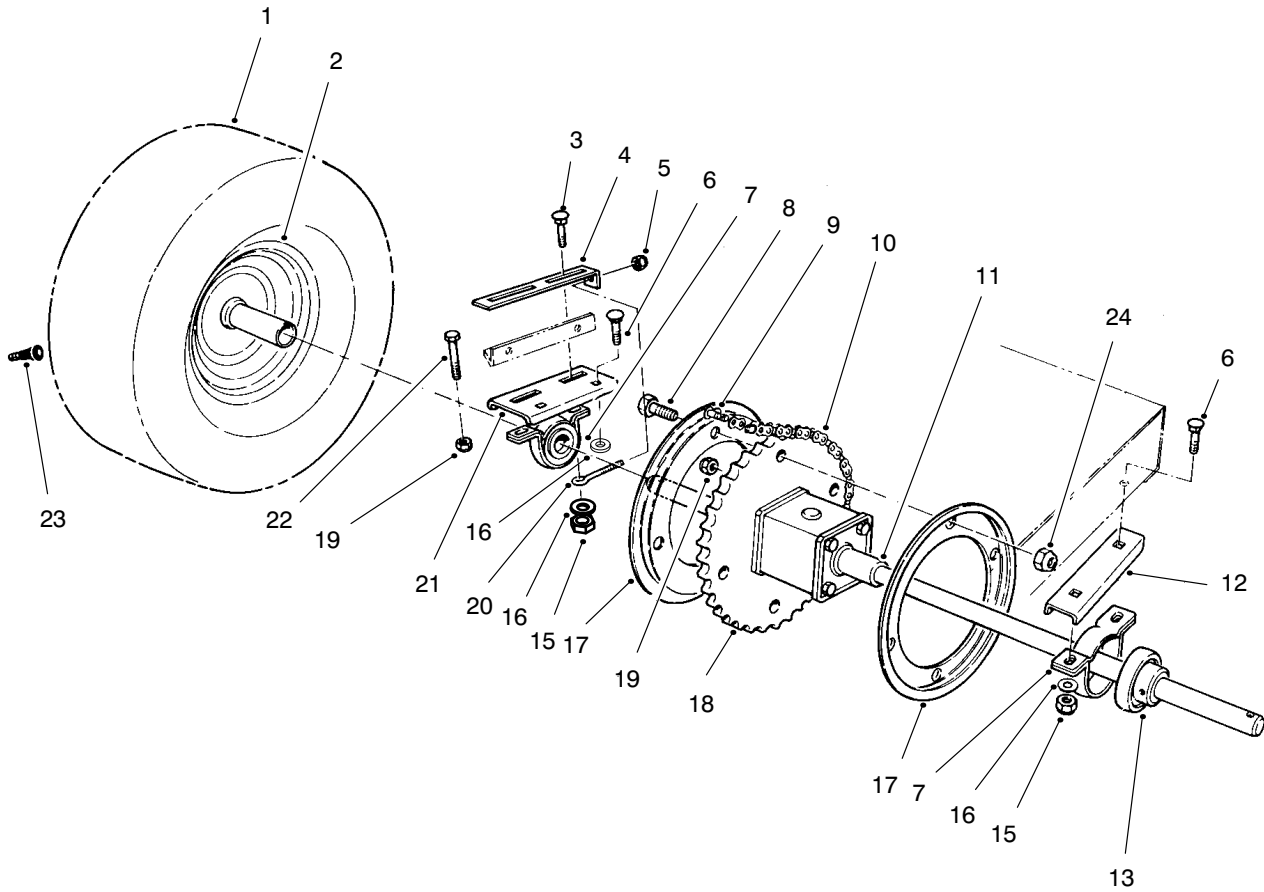

MODEL NO. 70060-8900001 & UP

PARTS
CATALOG
WHEEL HORSE®
8-25 RIDING MOWER

C-0004A

FRONT BODY ASSEMBLY

Ref. No.	Part No.	Description	No. Used
1	93-7006	Decal - Instruction	1
2	3296-29	Nut - Lock	5
3	44-7030	Tread - Foot Rest	2
4	32104-110	Screw - Cap Hex. Hd.	4
5	3290-347	Nut - U-Type	4
6	67-1590	Bracket - Brake Return	1
7	67-1430	Spring - Compression	1
8	26-9530	Washer - Pivot	1
9	67-1340	Rod - Brake, Transmission	1
10	67-1330-03	Lever - Brake, Bellcrank	1
11	67-1450	Spring - Extension	1
12	67-1350	Rod - Front, Brake	1
13	19-1970	Spring - Brake, Parking	1
14	67-1130-03	Pedal - Brake & Clutch	2
15	98-2387	Body W.A. - Front	1
16	3290-250	Pin - Hair, Cotter	2

*Not Illustrated

C-2378

ELECTRICAL SCHEMATIC

Ref. No.	Part No.	Description	No. Used
1	98-0706	Harness - Wire	1

Ref. No.	Part No.	Description	No. Used

C-0008B

REAR AXLE ASSEMBLY

Ref. No.	Part No.	Description	No. Used
1	231-115	Tire	2
2	44-9760	Rim	2
3	3231-4	Bolt - Carriage	2
4	61-9990	Plate - Adjusting	1
5	3296-42	Nut - Lock	1
6	3231-25	Bolt - Carriage	4
7	47-1480	Mount - Bearing	2
8	321-4	Screw - Cap Hex. Hd.	4
9	2710-11	Link - Connecting	1
10	67-0910	Chain (Incl. Ref. #9)	1
11	56-9960	Differential	1
12	66-6630-03	Support L.H.	1

Ref. No.	Part No.	Description	No. Used
13	47-1490	Bearing (Incl. Ref. #14)	2
15	3296-39	Nut - Lock	6
16	3256-24	Washer - Flat	6
17	76-1580-03	Guide - Chain	2
18	76-4010	Sprocket	1
19	3296-29	Nut - Lock	6
20	61-9980	Screw - Adjusting	1
21	66-6620-03	Support R.H.	1
22	46-2511	Bolt - Axle	2
23	232-27	Valve Stem w/Cap	2
24	3296-8	Nut - Lock	4
*	232-38	Tube - Inner	2