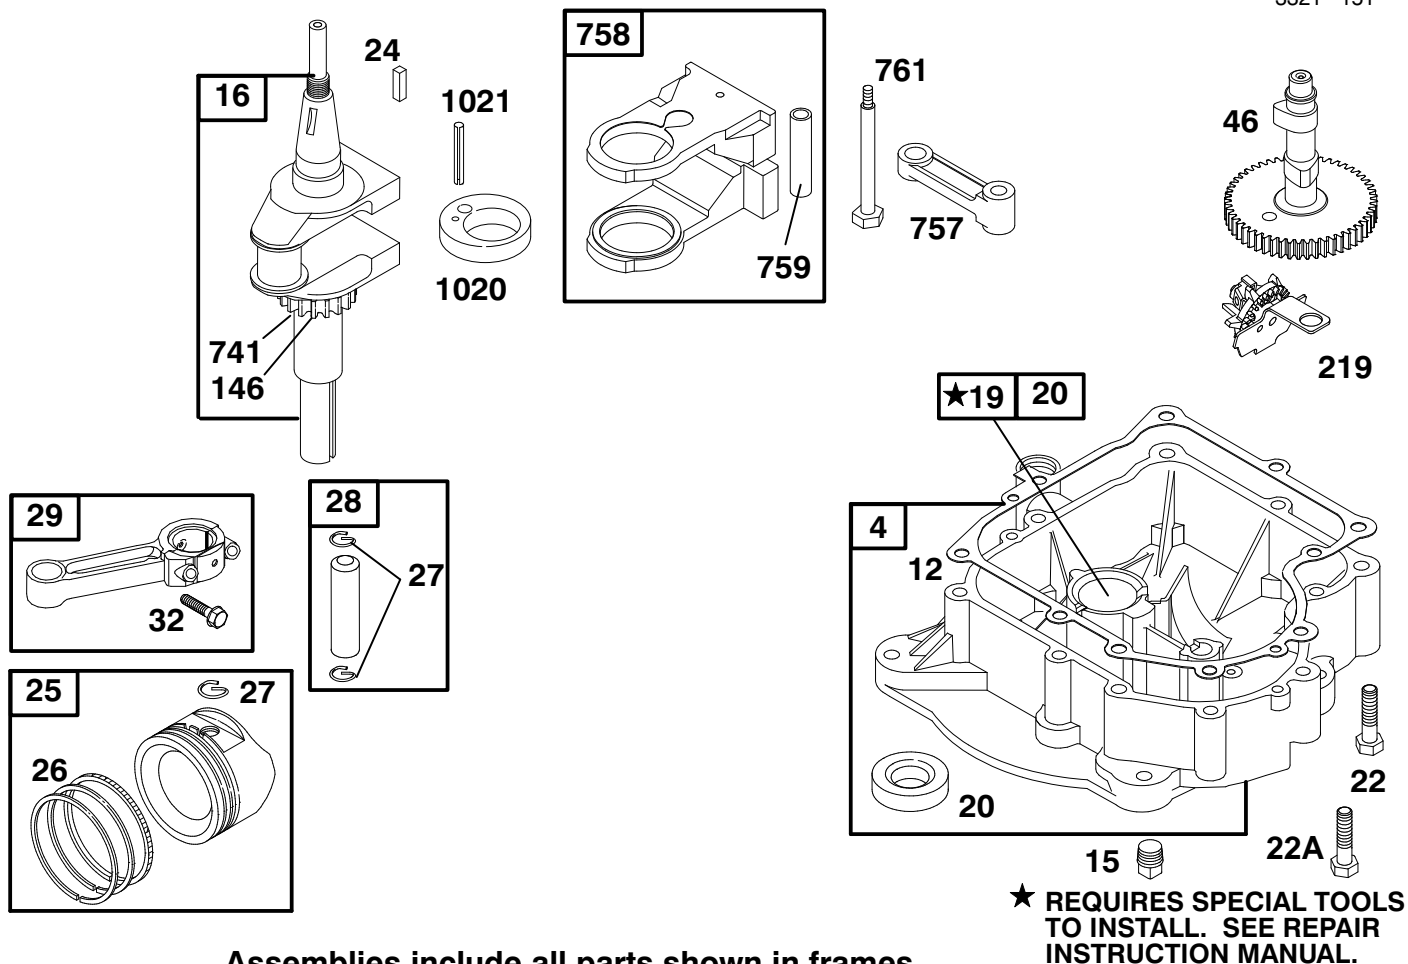

Assemblies include all parts shown in frames.

ENGINE BRIGGS & STRATTON MODEL 195707-0421-E1

Ref. No.	Part No.	Description	No. Used
4	392548	Sump-Engine	1
★12	271701	Gasket-Crankcase (.015" Thick, Std.)	1
★	27876	Gasket-Crankcase (.005" Thick)	1
★	27877	Gasket-Crankcase (.009" Thick)	1
15	94239	Plug-Oil Drain	1
16	495629	Crankshaft	1
19	295963	Bushing	1
★20	391086	Seal-Oil	1
22	93585	Screw-Hex.	1
22A	94690	Screw-Hex. (Used in Pos. #1)	1
24	222698	Key-Flywheel	1
25	499907	Piston Assy. (Std.)	1
	499908	Piston Assy. (.010" O.S.)	1
	499909	Piston Assy. (.020" O.S.)	1
	499910	Piston Assy. (.030" O.S.)	1

Ref. No.	Part No.	Description	No. Used
26	499421	Ring Set (Std.)	1
	299743	Ring Set (Std. Chrome)	1
	391670	Ring Set (.010" O.S.)	1
	391671	Ring Set (.020" O.S.)	1
	391672	Ring Set (.030" O.S.)	1
27	690975	Lock-Piston Pin	1
28	499911	Pin-Piston (Std.)	1
	499920	Pin-Piston (.005" O.S.)	1
29	390402	Rod-Connecting	1
	390773	Rod-Connecting (.020" U.S.)	1
32	94670	Screw-Conn. Rod	1
46	214786	Gear-Cam	1
146	94388	Key-Timing	1
219	491397	Gear-Governor	1
741	263025	Gear-Timing	1
757	213998	Link-Counterweight	1
758	390172	Counterweight	1
759	230787	Pin-Counterweight	1
761	94592	Screw-Shoulder	1
1020	261190	Eccentric	1
1021	94853	Pin-Groove	1

★ Included in Gasket Set-Part No. 299577.

● Included in Carburetor Kit-Part No. 497535.

◆ Included in Carburetor Gasket Set-Part No. 494385.

† Included in Valve Overhaul Gasket Set-Part No. 498536.