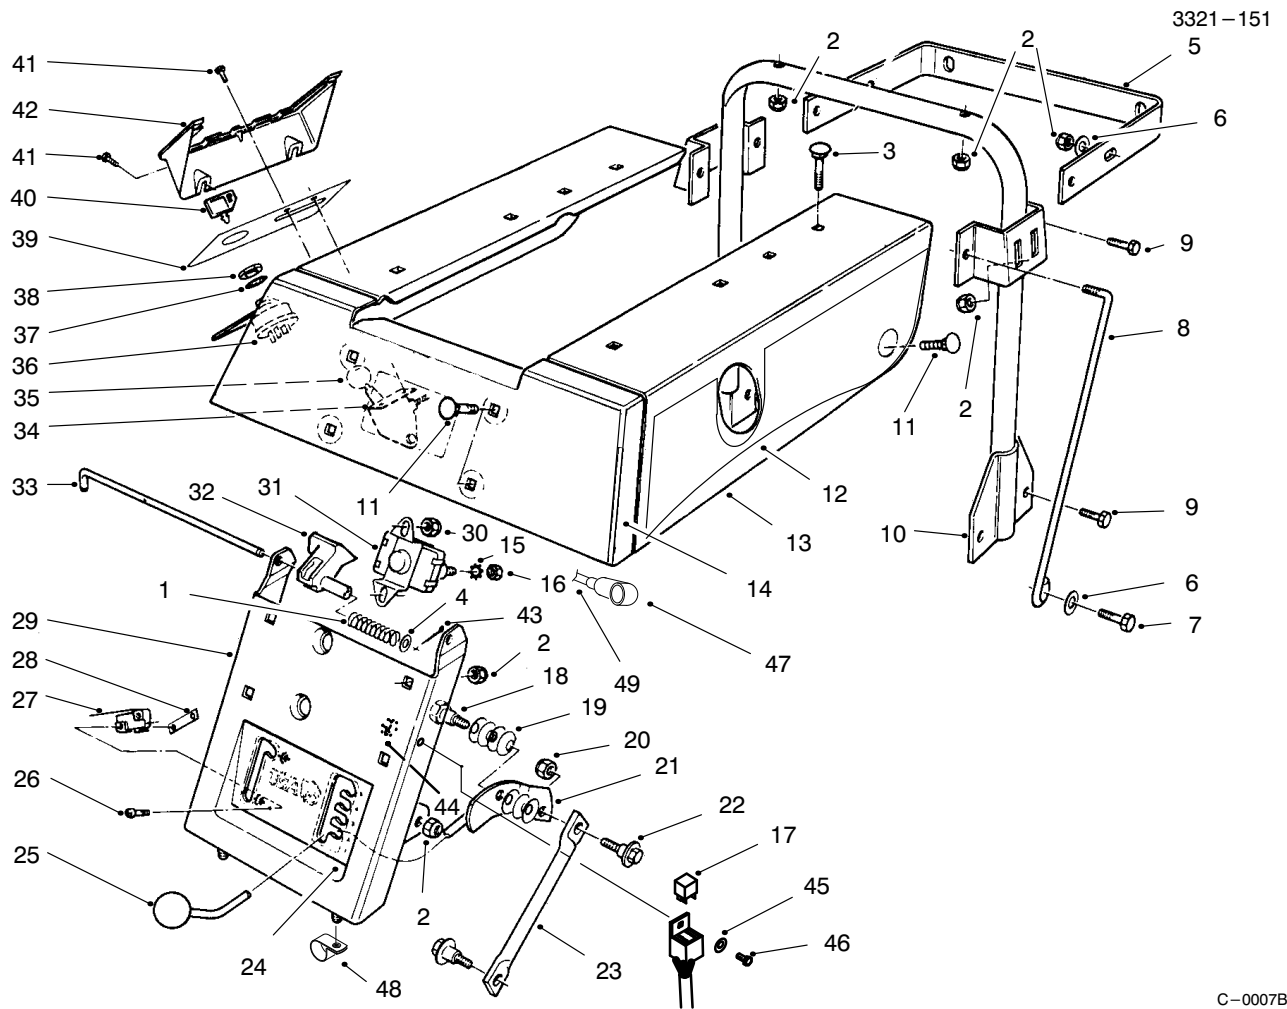

C-0007B

REAR BODY ASSEMBLY

Ref. No.	Part No.	Description	No. Used
1	71-8310	Spring - Prop, Seat	1
2	3296-29	Nut - Lock	11
3	3230-3	Bolt - Carriage	2
4	3256-22	Washer - Flat	1
5	67-1500-03	Bar - Stand	1
6	3256-23	Washer - Flat	4
7	322-5	Screw - Cap Hex. Hd.	2
8	67-1480	Brace - Support, Seat	2
9	322-3	Screw - Cap Hex. Hd.	6
10	67-0790-03	Support W.A. - Seat	1
11	3230-1	Bolt - Carriage	6
12	98-1456	Decal - Toro L.H.	1
*	98-1457	Decal - Toro R.H.	1
13	67-0231-01	Body W.A. - Rear	1
14	92-7978	Decal - Insignia	1
15	3253-3	Washer - Lock	2
16	3218-1	Nut - Jam	2
17	116397	Relay	1
18	28-0540	Bolt - Shoulder	1
19	3290-413	Washer - Belleville	7
20	3296-39	Nut - Lock	1
21	67-0270	Handle W.A. - H.O.C.	1
22	67-0870	Bolt - Shoulder	2
23	67-0080	Link - H.O.C.	1
24	92-7977	Decal - H.O.C. Deck Engage.	1

Ref. No.	Part No.	Description	No. Used
25	233-22	Knob	1
26	3290-313	Screw - Pan Head	2
27	88-9932	Switch - Micro	1
28	3290-354	Nut - Double	1
29	67-1090-01	Support W.A. - Seat	1
30	3296-42	Nut - Lock	2
31	47-1910	Solenoid	1
32	80-4330	Prop - Seat	1
33	80-4550	Rod - Base, Seat	1
34	66-6640	Control - Throttle	1
35	233-25	Knob	1
36	88-9830	Switch - Ignition (Incl. Ref. #37 & 38)	1
37	3254-5	Washer - Lock, Int. Tooth	1
38	218-461	Nut - Hex.	1
39	92-7976	Decal - Panel, Control	1
40	63-8360	Key	1
41	32144-42	Screw - Hex. Hd. Tapping	4
42	67-1030	Cover - Panel, Control	1
43	3272-4	Pin - Cotter	1
44	3296-2	Nut - Lock	1
45	3256-14	Washer - Flat	1
46	3290-134	Screw - Cap Mach. Hd.	1
47	93-3190	Boot - Terminal Insulator	1
48	18-2970	Clamp	1
49	98-0707	Cable	2

*Not Illustrated