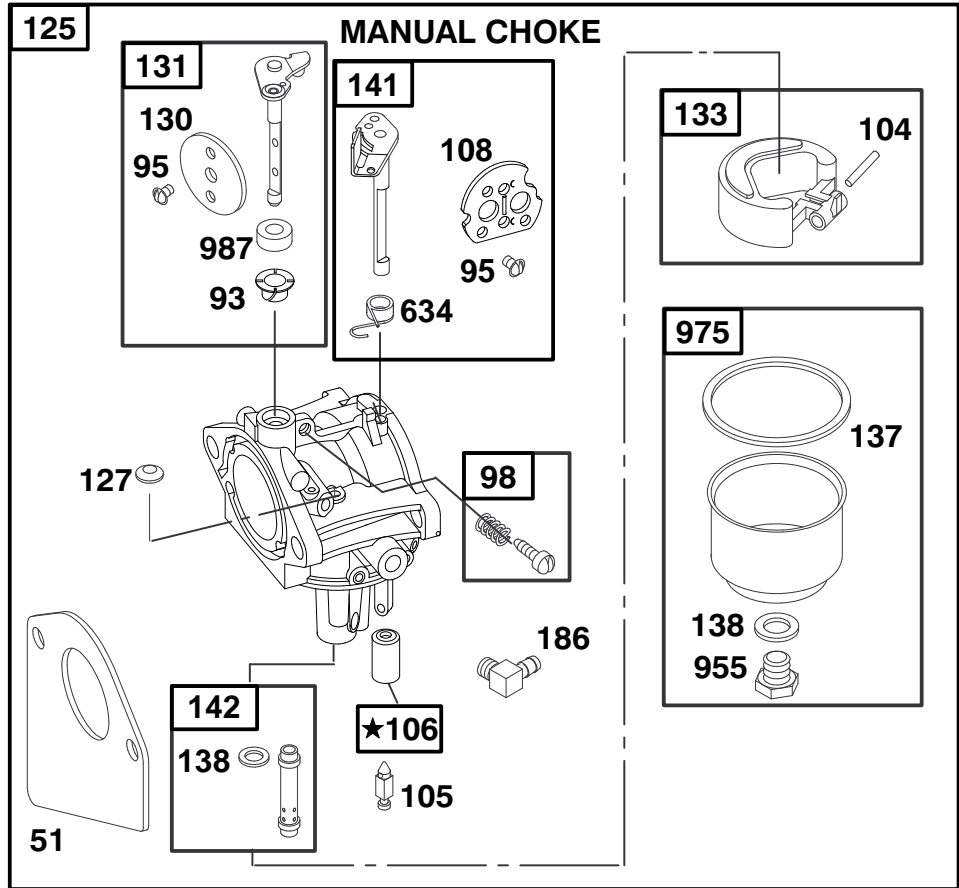

MANUAL CHOKE

Assemblies include all parts shown in frames.

ENGINE BRIGGS & STRATTON MODEL 195707-0421-E1

Ref. No.	Part No.	Description	No. Used
50	213819	Manifold-Intake	1
◆●51	272465	Gasket-Carb. Elbow	1
★†51A	272554	Gasket-Carb. Mtg.	1
53	94637	Stud-Carb. Mtg.	1
93	281346	Bushing-Throttle Shaft	1
●95	94098	Screw-Slotted	1
98	495800	Screw-Idle Speed	1
●104	231789	Pin-Float Hinge	1
●105	231855	Valve-Needle	1
●106	231854	Seat-Inlet	1
108	224558	Valve-Manual Choke	1
108A	224540	Valve-Remote Choke	1
123	94913	Screw-TorxRHex.	1
125	692684	Carburetor	1
●127		Plug-Welch	1
		Note: Sold in Kit Only.	1
130	224668	Valve-Throttle	1

Ref. No.	Part No.	Description	No. Used
131	494885	Shaft-Throttle	1
133	494381	Float-Carburetor	1
◆●137	281165	Gasket-Float Bowl	1
◆●138	281164	Washer	1
141	495097	Shaft-Manual Choke	1
141A	495931	Shaft-Remote Choke	1
142	692687	Nozzle-Carburetor (Standard) Nozzle-Carburetor (High Altitude)	1
186	493496	Connector-Hose	1
●634	494453	Seal-Choke Shaft	1
●634A	494455	Seal-Choke Shaft	1
955	94642	Plug	1
965	94010	Nut-Hex.	1
975	495933	Bowl-Float	1
◆987	281166	Seal-Throttle Shaft	1

★ Included in Gasket Set-Part No. 299577.
● Included in Carburetor Kit-Part No. 497535.

◆ Included in Carburetor Gasket Set-Part No. 494385.
† Included in Valve Overhaul Gasket Set-Part No. 498536.