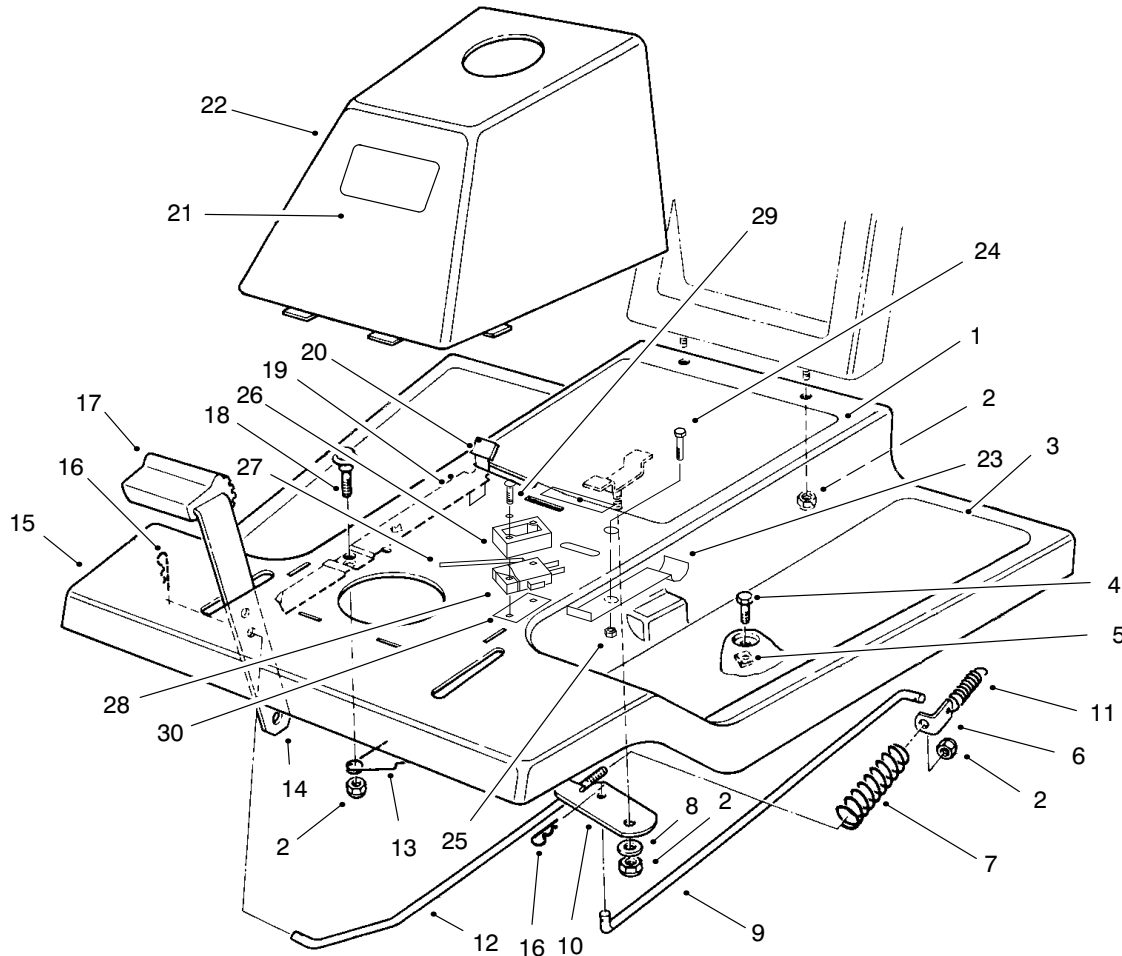

WHEEL HORSE®

825 Recycler® Riding Mower

C-1940

FRONT BODY ASSEMBLY

Ref. No.	Part No.	Description	No. Used	Ref. No.	Part No.	Description	No. Used
1	93-9499	Decal - Instruction	1	17	65-2920	Pad - Pedal	2
2	3296-29	Nut - Lock	5	18	19-1470	Bolt - Shoulder	1
3	44-7030	Tread - Foot Rest	2	19	98-0711	Lever - Brake, Parking	1
4	32104-110	Screw - Cap Hex. Hd.	4	20	19-2200	Tip - Brake, Parking	1
5	3290-347	Nut - U-Type	4	21	92-7981	Decal - Toro	1
6	67-1590	Bracket - Brake Return	1	22	55-7103	Tower (Incl. Ref. #21)	1
7	67-1430	Spring - Compression	1	23	98-0709	Clamp	1
8	26-9530	Washer - Pivot	1	24	321-2	Screw - Hex Hd.	1
9	67-1340	Rod - Brake, Transmission	1	25	3296-16	Nut - Lock	1
10	67-1330-03	Lever - Brake, Bellcrank	1	26	88-4880	Spacer - Micro Switch	1
11	67-1450	Spring - Extension	1	27	88-9932	Switch - Micro	1
12	67-1350	Rod - Front, Brake	1	28	93-3240	Seal - Plunger	1
13	19-1970	Spring - Brake, Parking	1	29	9104784	Screw	2
14	67-1130-03	Pedal - Brake & Clutch	2	30	3290-354	Nut - Speed	1
15	98-2387	Body W.A. - Front	1				
16	3290-250	Pin - Hair, Cotter	2