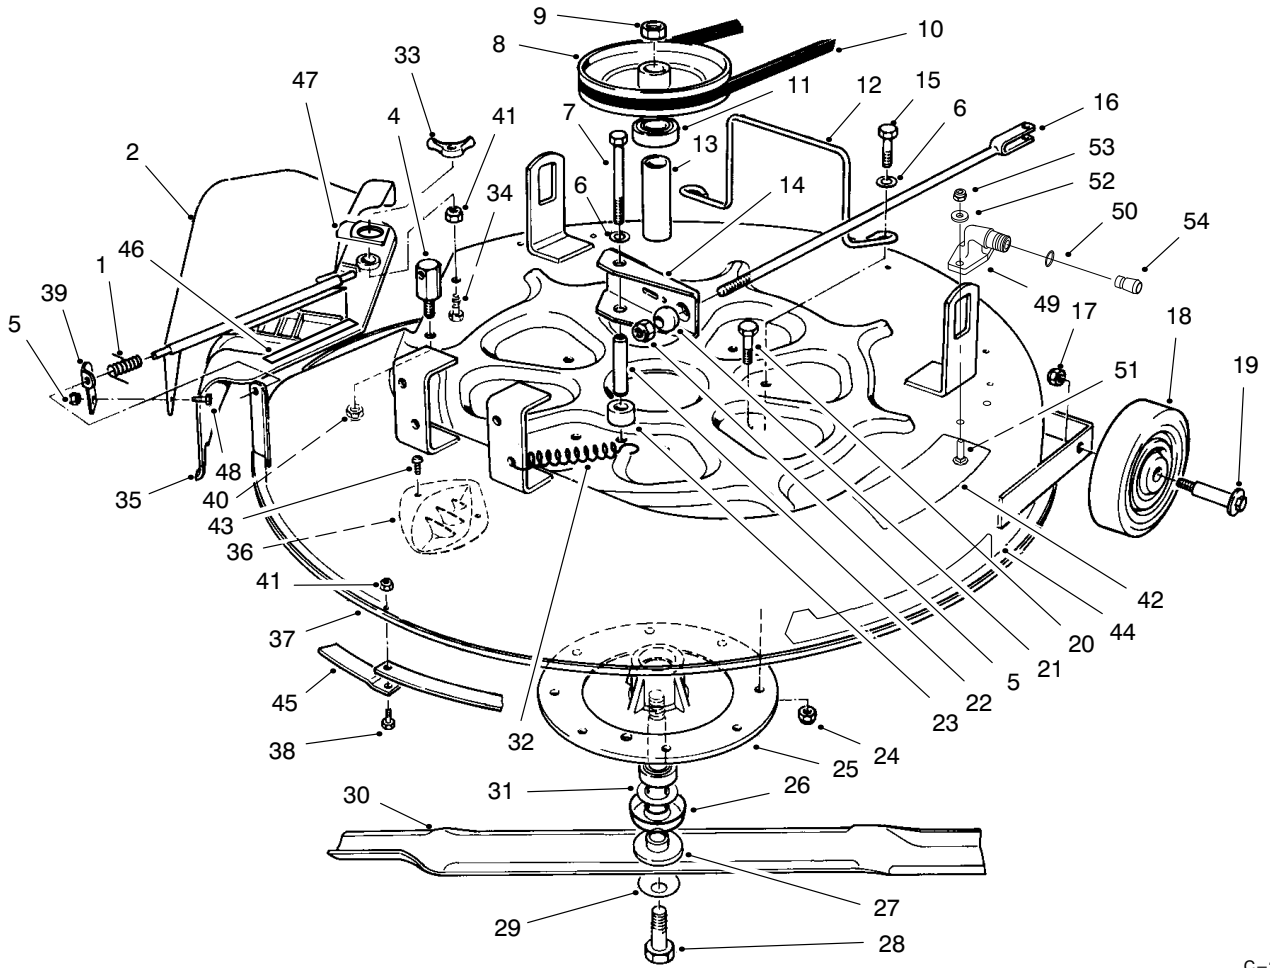

C-2603

CUTTING UNIT ASSEMBLY

Ref. No.	Part No.	Description	No. Used
1	28-8010	Spring	1
2	67-1150-01	Deflector	1
4	67-0140	Post - Pivot	1
5	3296-8	Nut - Lock	2
6	3256-23	Washer - Lock	3
7	322-22	Screw - Cap Hex. Hd.	1
8	80-4460	Pulley - Deck	1
9	3219-6	Nut - Hex.	1
10	98-0710	V-Belt	1
11	38-7820	Bearing - Ball	2
12	80-4520	Guide - Belt	1
13	62-3660	Spacer - Bearing	1
14	67-1370-01	Assy. - Brake, Deck	1
15	322-6	Screw - Cap Hex. Hd.	2
16	67-0570	Rod W.A. - Brake, Deck	1
17	3296-39	Nut - Lock	2
18	61-9760	Wheel - Deck	2
19	56-6590	Bolt - Wheel	2
20	322-3	Screw - Cap Hex. Hd.	6
21	67-0710	Ball - Swivel	1
22	67-0730	Post - Mount, Brake	1
23	67-0740	Spacer - Brake, Deck	1
24	3296-29	Nut - Lock	9
25	67-0970	Hub - Spindle	1
26	80-4360	Shield - Bearing	1
27	80-4340	Shaft - Spindle	1
28	26-0671	Bolt - Blade	1

Ref. No.	Part No.	Description	No. Used
29	3290-465	Washer - Belleville	1
30	80-4530	Blade	1
31	80-4380	Spacer - Spindle	1
32	67-1440	Spring - Brake	1
33	32109-14	Nut - Wing	1
34	3234-21	Screw - Cap Hex. Hd.	1
35	80-4450	Cover - Recycler	1
36	80-4510	Kicker	4
37	94-7484	Deck (Incl. Ref. #42 & 46)	1
38	321-4	Screw - Cap Hex. Hd.	8
39	67-1600-01	Bracket - Deflector	1
40	3296-59	Nut - Lock	1
41	3296-42	Nut - Lock	9
42	76-4070	Decal - Danger	1
43	32144-111	Screw - Special	8
44	92-9522	Decal - Recycler	1
45	80-4540-03	Ring - Deck, Recycler	4
46	68-3650	Decal - Warning	1
47	83-6610	Tab - Hold Down	1
48	321-5	Screw - Hex Hd. Cap	1
49	95-2747	Fitting - Washout	1
50	46-6290	O-Ring	1
51	3229-1	Screw - Carriage	2
52	3256-1	Washer - Flat	2
53	3296-16	Nut - Lock	2
54	95-3270	Connector - Hose	1