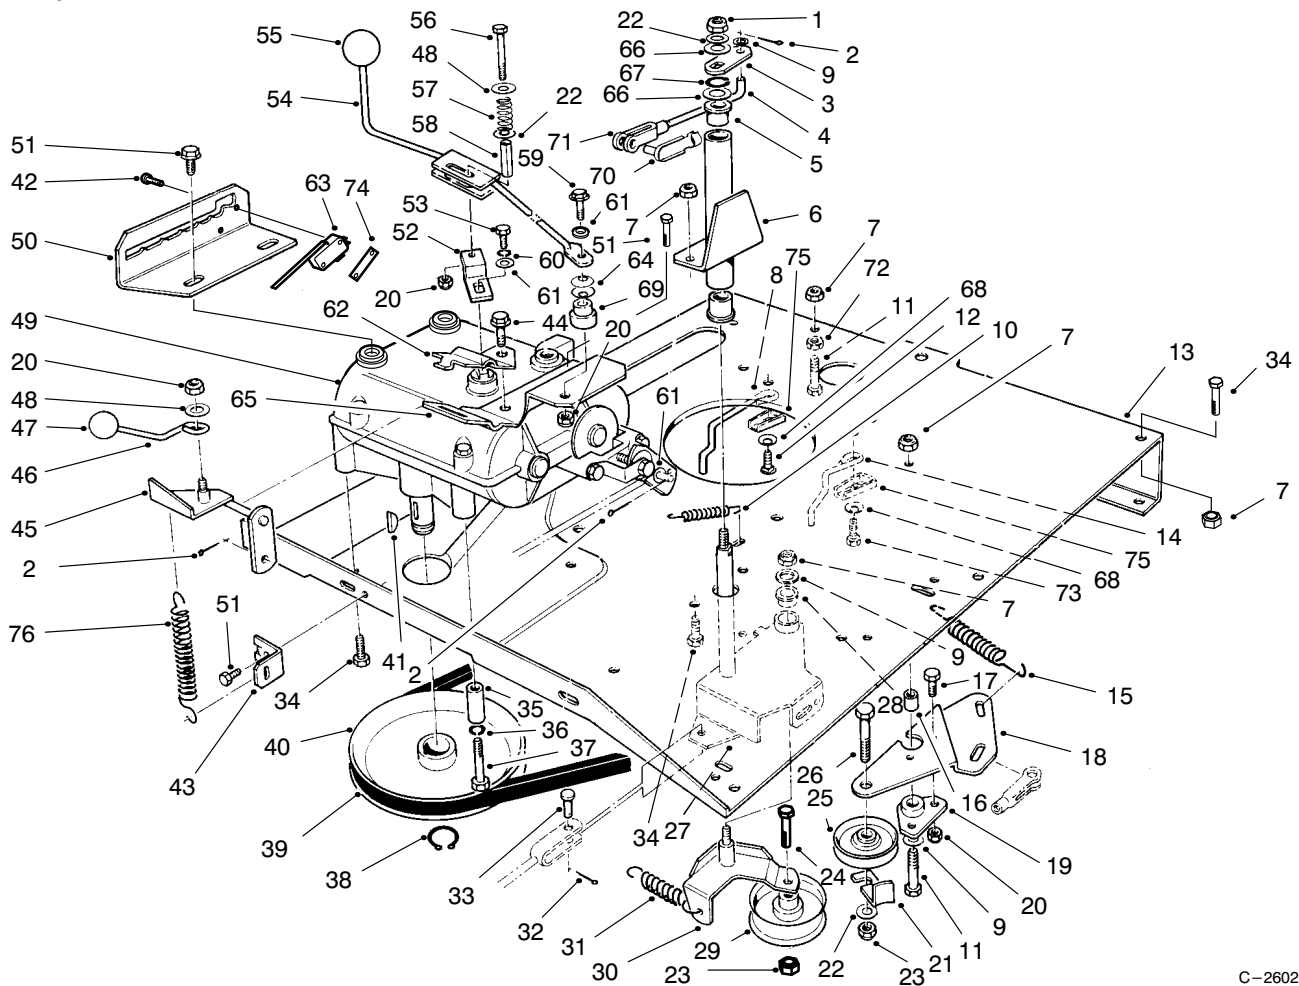

C-2602

TRANSMISSION & LINKAGE ASSEMBLY

Ref. No.	Part No.	Description	No. Used
1	3296-39	Nut - Lock	1
2	3272-6	Pin - Cotter	2
3	67-0690-03	Flat - Deck Engage	1
4	68-8370	Link - Deck Engage	1
5	256-90	Bushing	2
6	67-0540-03	Tube W.A. - Pivot (Incl. Ref. #5)	1
7	3296-29	Nut - Lock	13
8	67-0930	Guide R.H. - Belt, Engine	1
9	3256-23	Washer - Flat	3
10	26-6700	Spring - Return, Brake	1
11	322-6	Screw - Cap Hex. Hd.	2
12	32144-49	Screw - Tapping	1
13	76-4090-01	Plate - Engine	1
14	67-0940	Guide L.H. - Belt, Engine	1
15	68-9950	Spring - Traction	1
16	67-0410	Spacer - Pivot	1
17	321-4	Screw - Cap Hex. Hd.	2
18	67-0420-03	Plate - Mount, Idler	1
19	67-0400	Mount - Pivot	1
20	3296-42	Nut - Lock	5
21	12-9020	Retainer - Belt	1
22	3256-24	Washer - Flat	3
23	3296-59	Nut - Lock	2

Ref. No.	Part No.	Description	No. Used
24	323-9	Screw - Cap Hex. Hd.	1
25	12-5820	Pulley - Idler, Traction	1
26	323-8	Screw - Cap Hex. Hd.	1
27	67-0360-03	Bracket - Arm, Idler (Incl. Ref. #28)	1
28	256-155	Bushing	1
29	56-9870	Pulley - Idler, Deck	1
30	67-0330-03	Idler - Plate, Mount	1
31	67-9170	Spring	1
32	3272-4	Pin - Cotter	1
33	283-67	Pin - Clevis	1
34	322-3	Screw - Cap Hex. Hd.	13
35	67-0920	Guide - Belt	1
36	3253-4	Washer - Lock	1
37	322-10	Screw - Cap Hex. Hd.	1
38	32120-64	Ring - Retaining	1
39	67-0900	Belt - Traction	1
40	82-6450	Pulley - Transmission	1
41	3257-23	Key	1
42	910478	Screw - Tapping	2
43	67-0750	Bracket - Mount, Spring	1
44	32144-70	Screw - Hex. Hd. Tapping	1
45	67-0600-03	Lever W.A. - Deck Engage	1
46	67-0640	Handle - Deck Engage	1