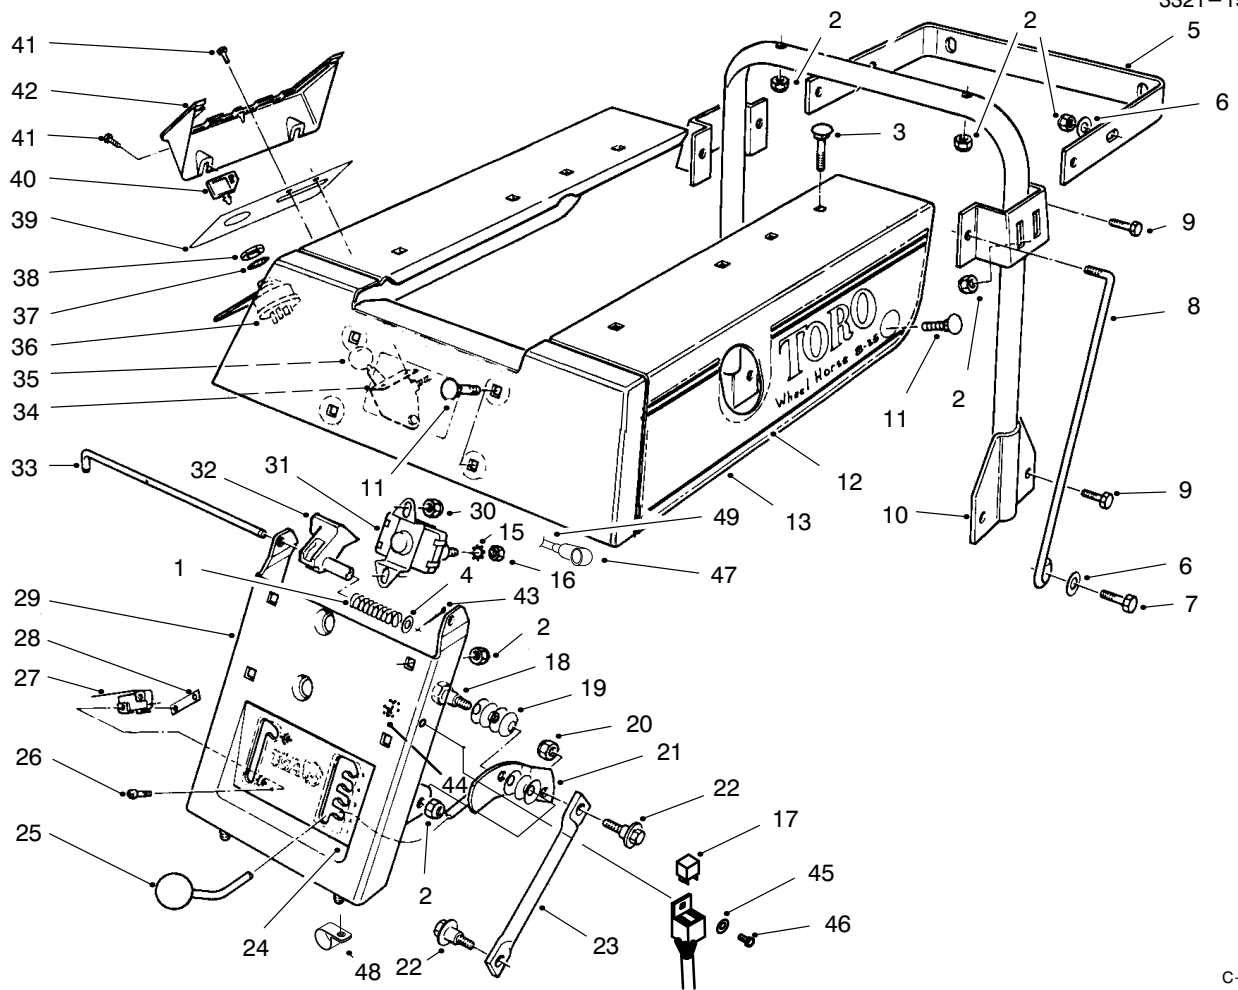

C-2601

REAR BODY ASSEMBLY

Ref. No.	Part No.	Description	No. Used
1	71-8310	Spring - Prop, Seat	1
2	3296-29	Nut - Lock	13
3	3230-3	Bolt - Carriage	2
4	3256-22	Washer - Flat	1
5	67-1500-03	Bar - Stand	1
6	3256-23	Washer - Flat	4
7	322-5	Screw - Cap Hex. Hd.	2
8	67-1480	Brace - Support, Seat	2
9	322-3	Screw - Cap Hex. Hd.	6
10	67-0790-03	Support W.A. - Seat	1
11	3230-1	Bolt - Carriage	6
12	98-1456	Decal - Toro L.H.	1
*	98-1457	Decal - Toro R.H.	1
13	67-0231-01	Body W.A. - Rear	1
15	3253-3	Washer - Lock	2
16	3218-1	Nut - Jam	2
17	116397	Relay	1
18	28-0540	Bolt - Shoulder	1
19	3290-413	Washer - Belleville	7
20	3296-39	Nut - Lock	1
21	67-0270	Handle W.A. - H.O.C.	1
22	67-0870	Bolt - Shoulder	2
23	67-0080	Link - H.O.C.	1
24	76-3920	Decal - H.O.C./Deck Engage.	1
25	233-22	Knob	1

Ref. No.	Part No.	Description	No. Used
26	910478	Screw - Pan Head	2
27	88-9932	Switch - Micro	1
28	3290-354	Nut - Double	1
29	67-1090-01	Support W.A. - Seat	1
30	3296-42	Nut - Lock	2
31	92-9845	Solenoid	1
32	80-4330	Prop - Seat	1
33	80-4550	Rod - Base, Seat	1
34	66-6640	Control - Throttle	1
35	233-25	Knob	1
36	88-9830	Switch - Ignition (Incl. Ref. #37 & 38)	1
37	3254-5	Washer - Lock, Int. Tooth	1
38	218-461	Nut - Hex.	1
39	67-1270	Decal - Panel, Control	1
40	63-8360	Key	1
41	32144-42	Screw - Hex. Hd. Tapping	4
42	67-1030	Cover - Panel, Control	1
43	3272-4	Pin - Cotter	1
44	3296-2	Nut - Lock	1
45	3256-14	Washer - Flat	1
46	3290-134	Screw - Cap Mach. Hd.	1
47	93-3190	Boot - Terminal Insulator	1
48	18-2970	Clamp	1
49	98-0707	Cable	1

*Not Illustrated