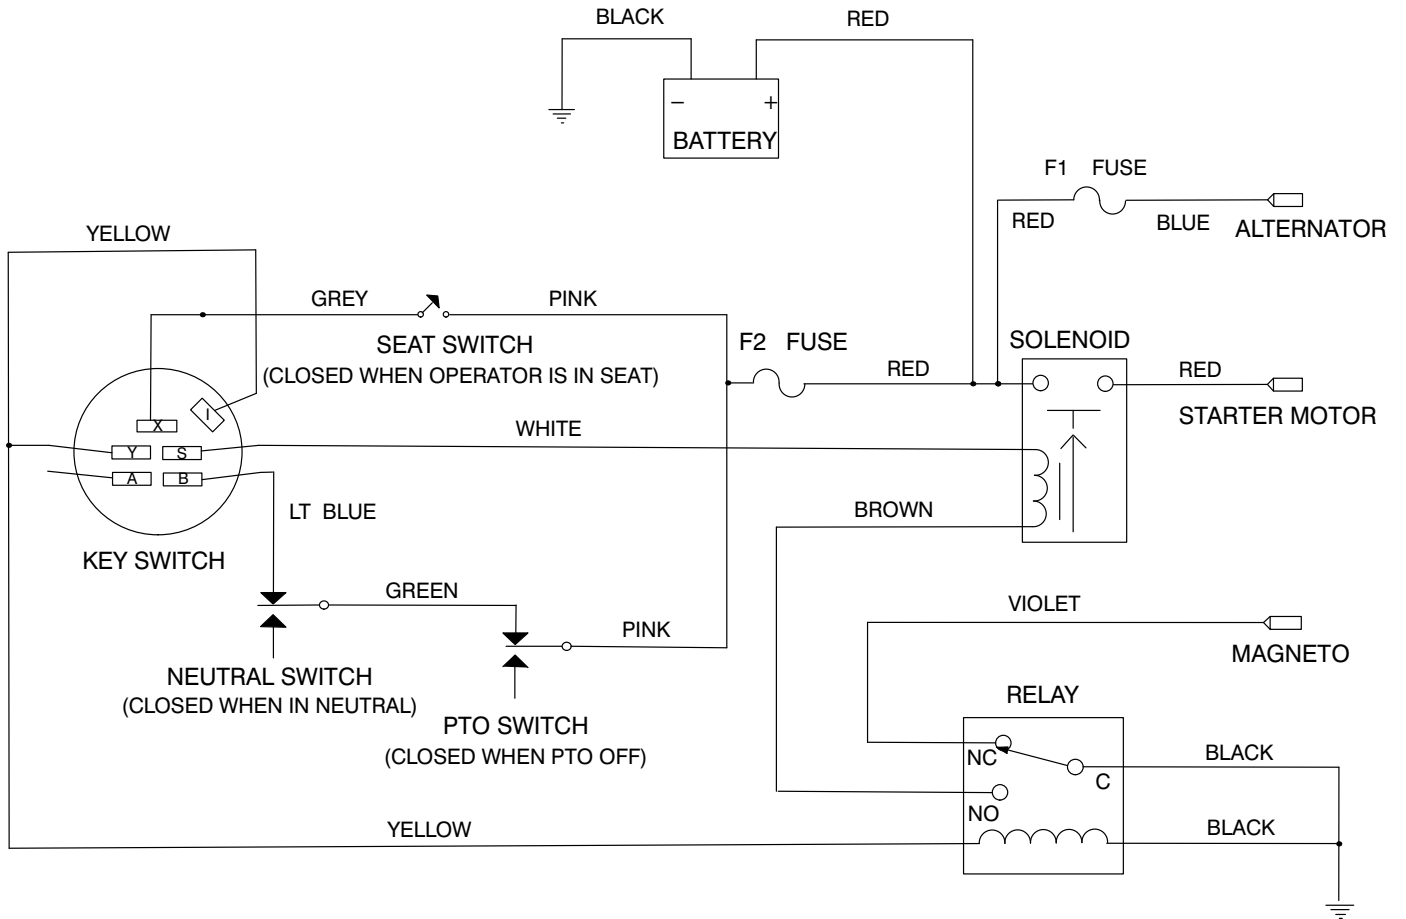

C-2378

ELECTRICAL SCHEMATIC

Ref. No.	Part No.	Description	No. Used
1	98-0706	Harness - Wire	1

Ref. No.	Part No.	Description	No. Used