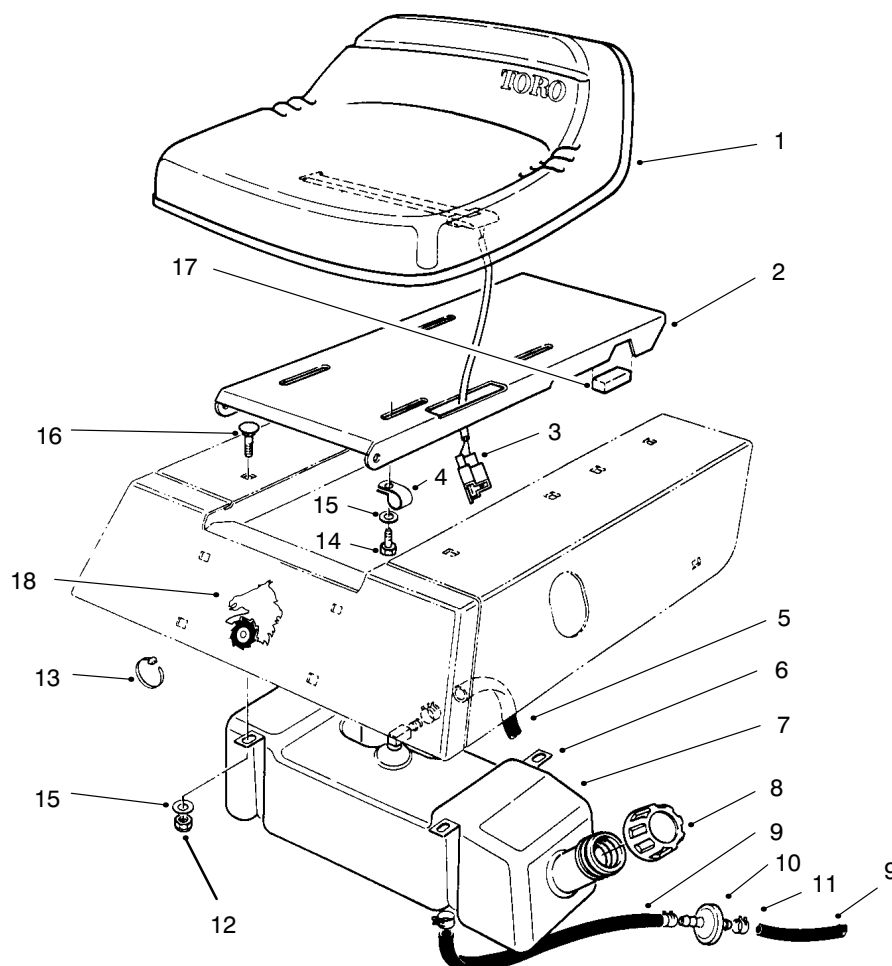

### FRONT BODY ASSEMBLY

Ref. No.	Part No.	Description	No. Used	Ref. No.	Part No.	Description	No. Used
1	93-9499	Decal - Instruction	1	17	65-2920	Pad - Pedal	2
2	3296-29	Nut - Lock	5	18	19-1470	Bolt - Shoulder	1
3	44-7030	Tread - Foot Rest	2	19	98-0711	Lever - Brake, Parking	1
4	32104-110	Screw - Cap Hex. Hd.	4	20	19-2200	Tip - Brake, Parking	1
5	3290-347	Nut - U-Type	4	21	92-7981	Decal - Toro	1
6	67-1590	Bracket - Brake Return	1	22	55-7103	Tower (Incl. Ref. #21)	1
7	67-1430	Spring - Compression	1	23	98-0709	Clamp	1
8	26-9530	Washer - Pivot	1	24	321-2	Screw - Hex Hd.	1
9	67-1340	Rod - Brake, Transmission	1	25	3296-16	Nut - Lock	1
10	67-1330-03	Lever - Brake, Bellcrank	1	26	88-4880	Spacer - Micro Switch	1
11	67-1450	Spring - Extension	1	27	88-9932	Switch - Micro	1
12	67-1350	Rod - Front, Brake	1	28	93-3240	Seal - Plunger	1
13	19-1970	Spring - Brake, Parking	1	29	9104784	Screw	2
14	67-1130-03	Pedal - Brake & Clutch	2	30	3290-354	Nut - Speed	1
15	98-2387	Body W.A. - Front	1				
16	3290-250	Pin - Hair, Cotter	2				