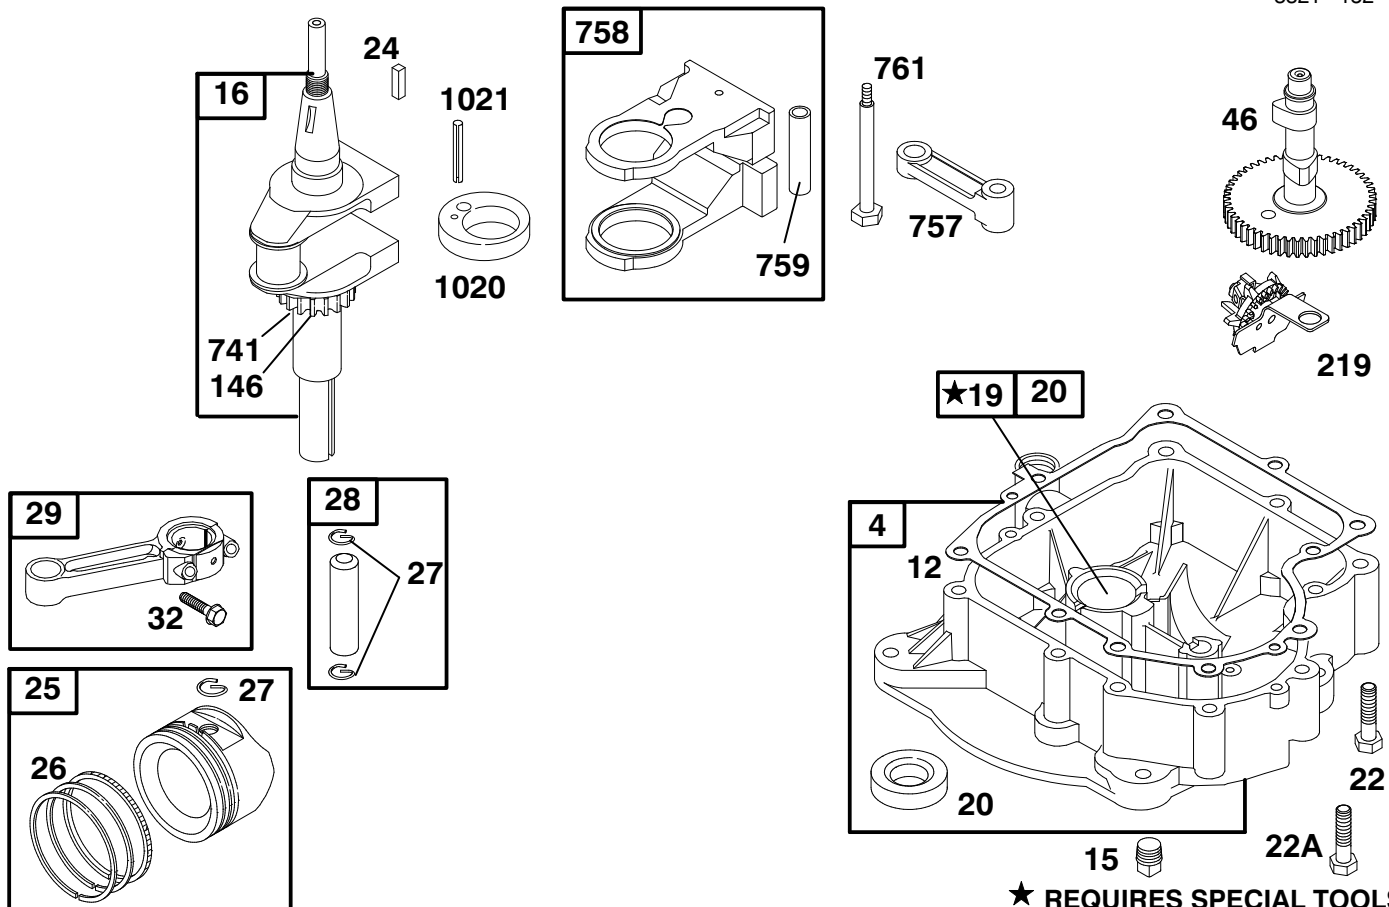

★ **REQUIRES SPECIAL TOOLS TO INSTALL. SEE REPAIR INSTRUCTION MANUAL.**

Assemblies include all parts shown in frames.

ENGINE BRIGGS & STRATTON MODEL 195707-0421-E1

Ref. No.	Part No.	Description	No. Used
4	392548	Sump-Engine	1
★12	271701	Gasket-Crankcase (.015" Thick, Std.)	1
★	27876	Gasket-Crankcase (.005" Thick)	1
★	27877	Gasket-Crankcase (.009" Thick)	1
15	94239	Plug-Oil Drain	1
16	495629	Crankshaft	1
19	295963	Bushing	1
★20	391086	Seal-Oil	1
22	93585	Screw-Hex.	1
22A	94690	Screw-Hex. (Used in Pos. #1)	1
24	222698	Key-Flywheel	1
25	499907	Piston Assy. (Std.)	1
	499908	Piston Assy. (.010" O.S.)	1
	499909	Piston Assy. (.020" O.S.)	1
	499910	Piston Assy. (.030" O.S.)	1

Ref. No.	Part No.	Description	No. Used
26	499421	Ring Set (Std.)	1
	299743	Ring Set (Std. Chrome)	1
	391670	Ring Set (.010" O.S.)	1
	391671	Ring Set (.020" O.S.)	1
	391672	Ring Set (.030" O.S.)	1
27	690975	Lock-Piston Pin	1
28	499911	Pin-Piston (Std.)	1
	499920	Pin-Piston (.005" O.S.)	1
29	390402	Rod-Connecting	1
	390773	Rod-Connecting (.020" U.S.)	1
32	94670	Screw-Conn. Rod	1
46	214786	Gear-Cam	1
146	94388	Key-Timing	1
219	491397	Gear-Governor	1
741	263025	Gear-Timing	1
757	213998	Link-Counterweight	1
758	390172	Counterweight	1
759	230787	Pin-Counterweight	1
761	94592	Screw-Shoulder	1
1020	261190	Eccentric	1
1021	94853	Pin-Groove	1

★ Included in Gasket Set-Part No. 299577.
● Included in Carburetor Kit-Part No. 497535.

◆ Included in Carburetor Gasket Set-Part No. 494385.
† Included in Valve Overhaul Gasket Set-Part No. 498536.