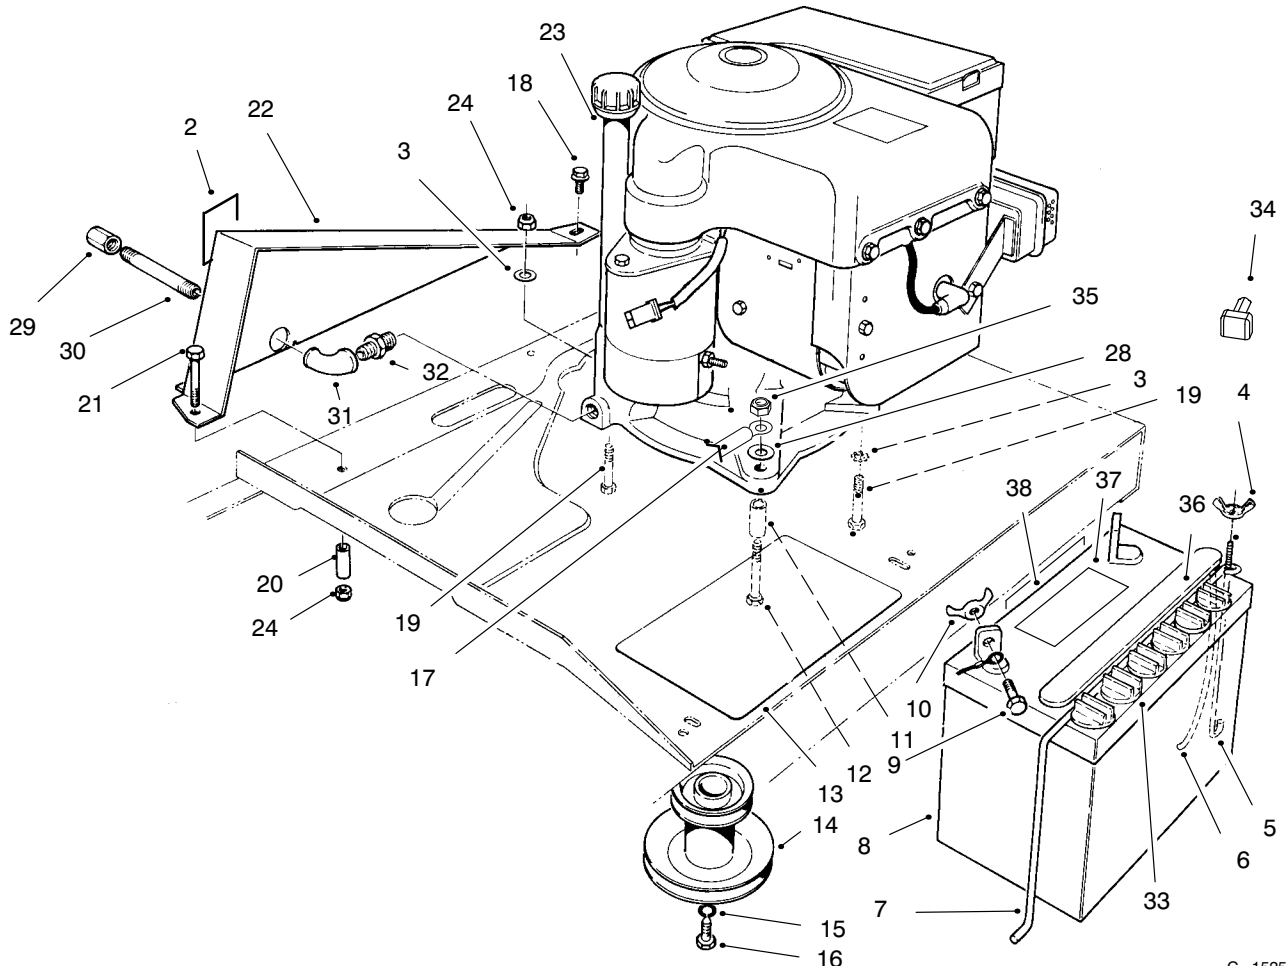

C-1525C

ENGINE ASSEMBLY

Ref. No.	Part No.	Description	No. Used
3	3256-23	Washer - Flat	2
4	32103-12	Nut - Wing	1
5	56-7720	Post - Hold Down, Battery	1
6	56-2540	Tube - Drain	1
7	56-7710	Hold Down - Battery	1
8	80-2600	Battery 12V	1
9	321-4	Screw - Cap Hex. Hd.	2
10	32103-22	Nut - Wing	2
11	80-4560	Spacer	1
12	322-12	Screw - Cap Hex. Hd.	1
13	62-4300	Pad - Anti-Skid	1
14	98-0712	Pulley - Engine	1
15	3256-25	Washer - Flat	1
16	62-3760	Screw - Cap Hex. Hd.	1
17	98-0708	Assembly - Wire Battery to Ground	2
18	32144-14	Screw - Self Tapping	1
19	322-7	Screw - Cap Hex. Hd.	3

Ref. No.	Part No.	Description	No. Used
20	67-0920	Guide - Belt	1
21	322-10	Screw - Cap Hex. Hd.	1
22	67-0962-01	Guard - Chain	1
23		Engine - 8 H.P. B & S	1
24	3296-29	Nut - Lock	4
28	3255-8	Washer - Lock	3
29	288-2	Cap - Pipe	1
30	289-34	Nipple - Pipe	1
31	2811-17	Elbow - Street	1
32	2812-1	Reducer	1
33	218-560	Cap - Battery	6
34	28-8080	Boot - Battery Terminal	1
35	32153-3	Nut - Lock	1
36	93-9354	Decal - Battery	1
37	93-7276	Decal - Danger	1
38	93-6668	Decal - Battery Charging Instructions	1