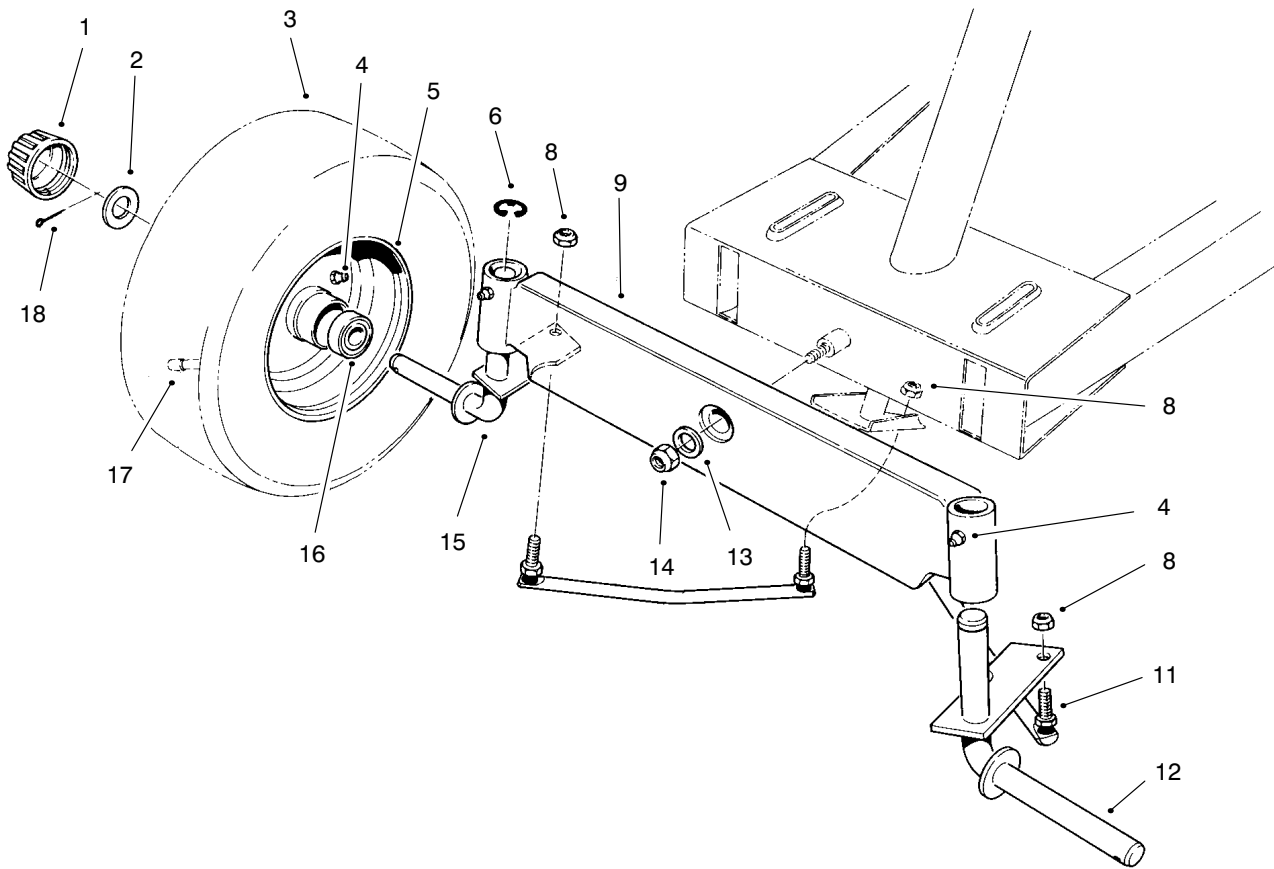

C-0003A

FRONT AXLE ASSEMBLY

Ref. No.	Part No.	Description	No. Used
1	61-9780	Cap - Hub	2
2	28-2480	Washer - Flat	2
3	231-116	Tire	2
4	302-5	Fitting - Grease	4
5	217-80	Rim	2
6	32151-48	Ring - Retaining	2
8	3296-4	Nut - Lock	4
9	67-0990-01	Axle - Front	1
11	67-0880	Assembly - Tie Rod	2

Ref. No.	Part No.	Description	No. Used
12	67-0810-01	Spindle - L.H.	1
13	3256-26	Washer - Flat	1
14	3296-25	Nut - Lock	1
15	67-0800-01	Spindle - R.H.	1
16	88-4400	Bearing	4
17	232-27	Valve Stem w/Cap	2
18	3272-12	Pin - Cotter	2
*	232-44	Tube - Inner	2

*Not Illustrated