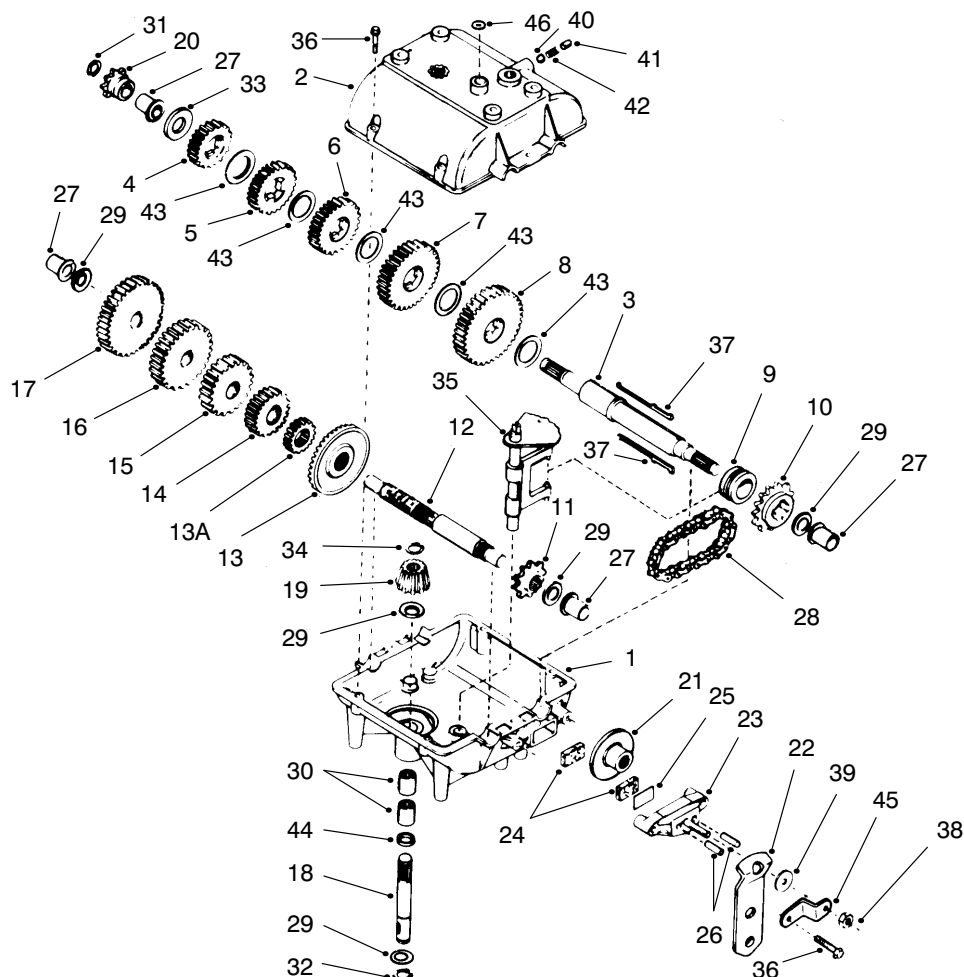

C-0441

TRANSMISSION PEERLESS MODEL 700-025

Ref. No.	Part No.	Description	No. Used	Ref. No.	Part No.	Description	No. Used
1	770061	Case – Transmission	1	24	790006	Pad – Brake	2
2	772083	Cover – Transmission	1	25	790007	Plate – Pad, Brake	1
3	776217	Shaft – Output	1	26	786026	Pin – Dowel	2
4	778121A	Gear – Spur (20 Teeth)	1	27	780105A	Bushing – Flange	4
5	778122A	Gear – Spur (22 Teeth)	1	28	786081	Chain – Roller (No. 41 Chain, 24 Links)	1
6	778123A	Gear – Spur (25 Teeth)	1	29	780072	Washer – Thrust	5
7	778124A	Gear – Spur (30 Teeth)	1	30	780086	Bearing – Needle	2
8	778125	Gear – Spur (35 Teeth)	1	31	792072	Ring – Retaining	1
9	784266	Collar – Shift	1	32	792035	Ring – Retaining	1
10	786083	Sprocket (18 Teeth)	1	33	780109	Washer	1
11	786082	Sprocket (9 Teeth)	1	34	788040	Ring – Retaining	1
12	776134	Shaft – Counter	1	35	784267	Assy. Rod & Fork – Shift	1
13	788137A	Gear – Bevel (42 Teeth)	1	36	792073	Screw – Thread Forming	8
13A	778136	Gear – Spur (15 Teeth)	1	37	792089A	Key	2
14	778126A	Gear – Spur (20 Teeth)	1	38	792075	Nut – Lock	1
15	778127A	Gear – Spur (25 Teeth)	1	39	792076	Washer	1
16	778128A	Gear – Spur (28 Teeth)	1	40	792077	Ball – Steel	1
17	778129A	Gear – Spur (30 Teeth)	1	41	792078	Screw – Set	1
18	776135	Shaft – Input	1	42	792079	Spring	1
19	778113A	Bevel – Pinion, Input	1	43	780108	Washer – Thrust	5
20	786047	Sprocket (8 Teeth)	1	44	792001	O-Ring	1
21	790003	Disk – Brake	1	45	786086	Bracket – Lever, Brake	1
22	790008A	Lever – Brake	1	46	788069	Seal – Square Cut	1
23	790025	Holder – Pad, Brake	1