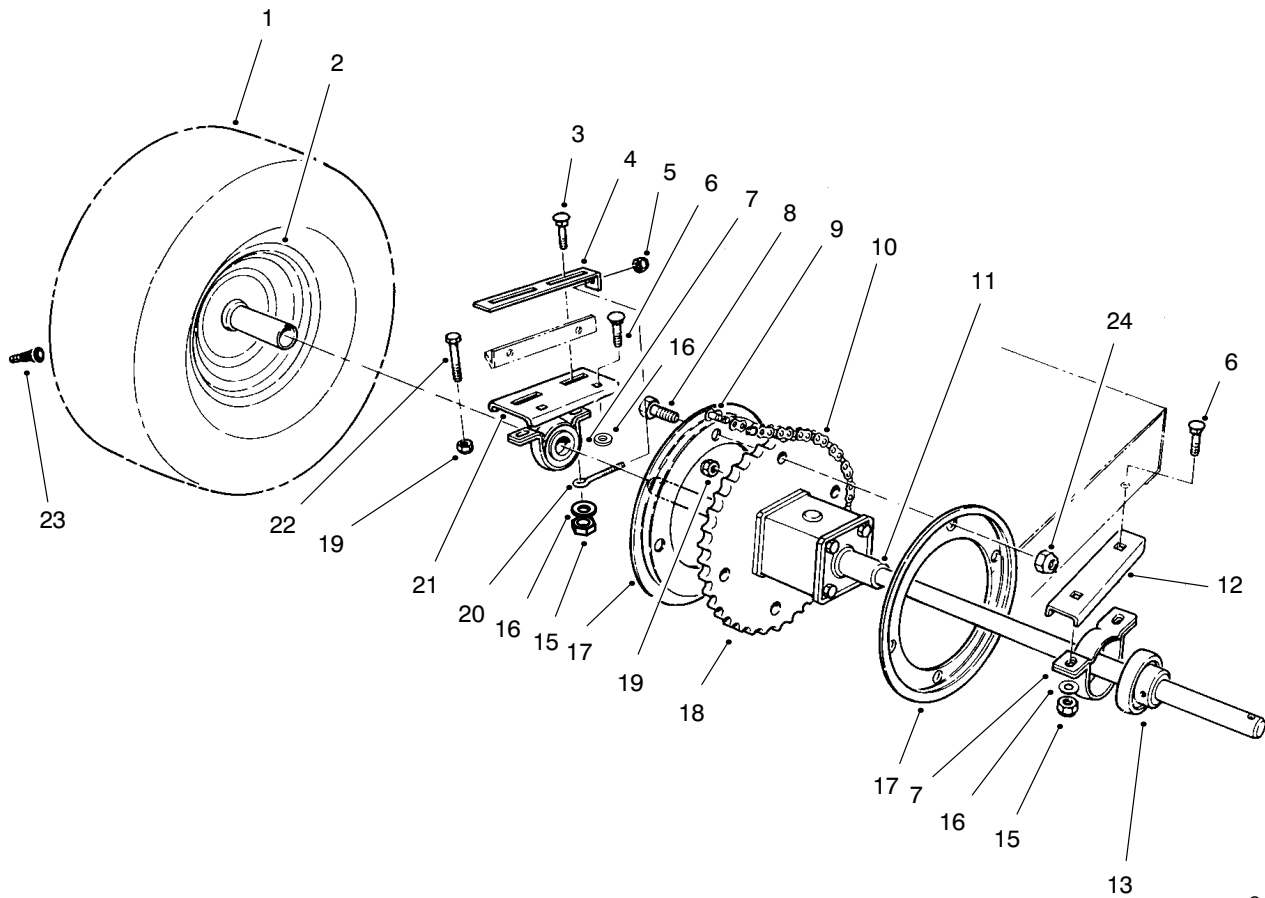

C-0008B

REAR AXLE ASSEMBLY

Ref. No.	Part No.	Description	No. Used
1	231-115	Tire	2
2	44-9760	Rim	2
3	3231-4	Bolt - Carriage	2
4	61-9990	Plate - Adjusting	1
5	3296-42	Nut - Lock	1
6	3231-25	Bolt - Carriage	4
7	47-1480	Mount - Bearing	2
8	321-4	Screw - Cap Hex. Hd.	4
9	2710-11	Link - Connecting	1
10	67-0910	Chain (Incl. Ref. #9)	1
11	56-9960	Differential	1
12	66-6630-03	Support L.H.	1

Ref. No.	Part No.	Description	No. Used
13	47-1490	Bearing (Incl. Ref. #14)	2
15	3296-39	Nut - Lock	6
16	3256-24	Washer - Flat	6
17	76-1580-03	Guide - Chain	2
18	76-4010	Sprocket	1
19	3296-29	Nut - Lock	6
20	61-9980	Screw - Adjusting	1
21	66-6620-03	Support R.H.	1
22	46-2511	Bolt - Axle	2
23	232-27	Valve Stem w/Cap	2
24	3296-8	Nut - Lock	4
*	232-40	Tube - Inner	2

*Not Illustrated