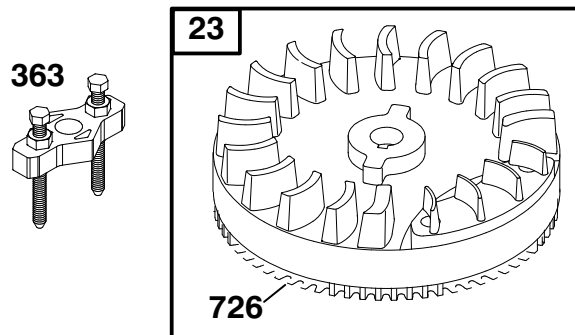

1036 LABEL KIT-EMISSIONS

Assemblies include all parts shown in frames.

ENGINE BRIGGS & STRATTON MODEL 195707-0421-E1

Ref. No.	Part No.	Description	No. Used
23	391983	Flywheel	1
73	224517	Screen-Rotating	1
75	225136	Washer-Flywheel	1
78	94626	Screw-Hex.	1
304	494084	Housing-Blower	1
305	94786	Screw-Hex.	1
332	94877	Nut-Flywheel	1

Ref. No.	Part No.	Description	No. Used
363	19165	Flywheel Puller	1
423	94625	Screw-Shoulder	1
455	222561	Cup-Flywheel	1
726	392134	Gear-Ring	1
727	395405	Guard-Starter Drive	1
729	281395	Clip-Wire	1
1036	499356	Label Kit - Emissions	1