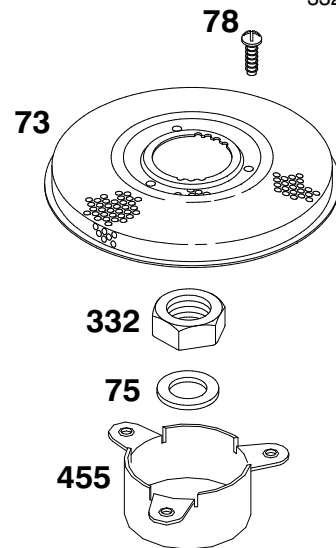

1036 LABEL KIT-EMISSIONS

Assemblies include all parts shown in frames.

ENGINE BRIGGS & STRATTON MODEL 195707-0421-E1

Ref. No.	Part No.	Description	No. Used
23	391983	Flywheel	1
73	224517	Screen-Rotating	1
75	225136	Washer-Flywheel	1
78	94626	Screw-Hex.	1
304	494084	Housing-Blower	1
305	94786	Screw-Hex.	1
332	94877	Nut-Flywheel	1

Ref. No.	Part No.	Description	No. Used
363	19165	Flywheel Puller	1
423	94625	Screw-Shoulder	1
455	222561	Cup-Flywheel	1
726	392134	Gear-Ring	1
727	395405	Guard-Starter Drive	1
729	281395	Clip-Wire	1
1036	499356	Label Kit - Emissions	1