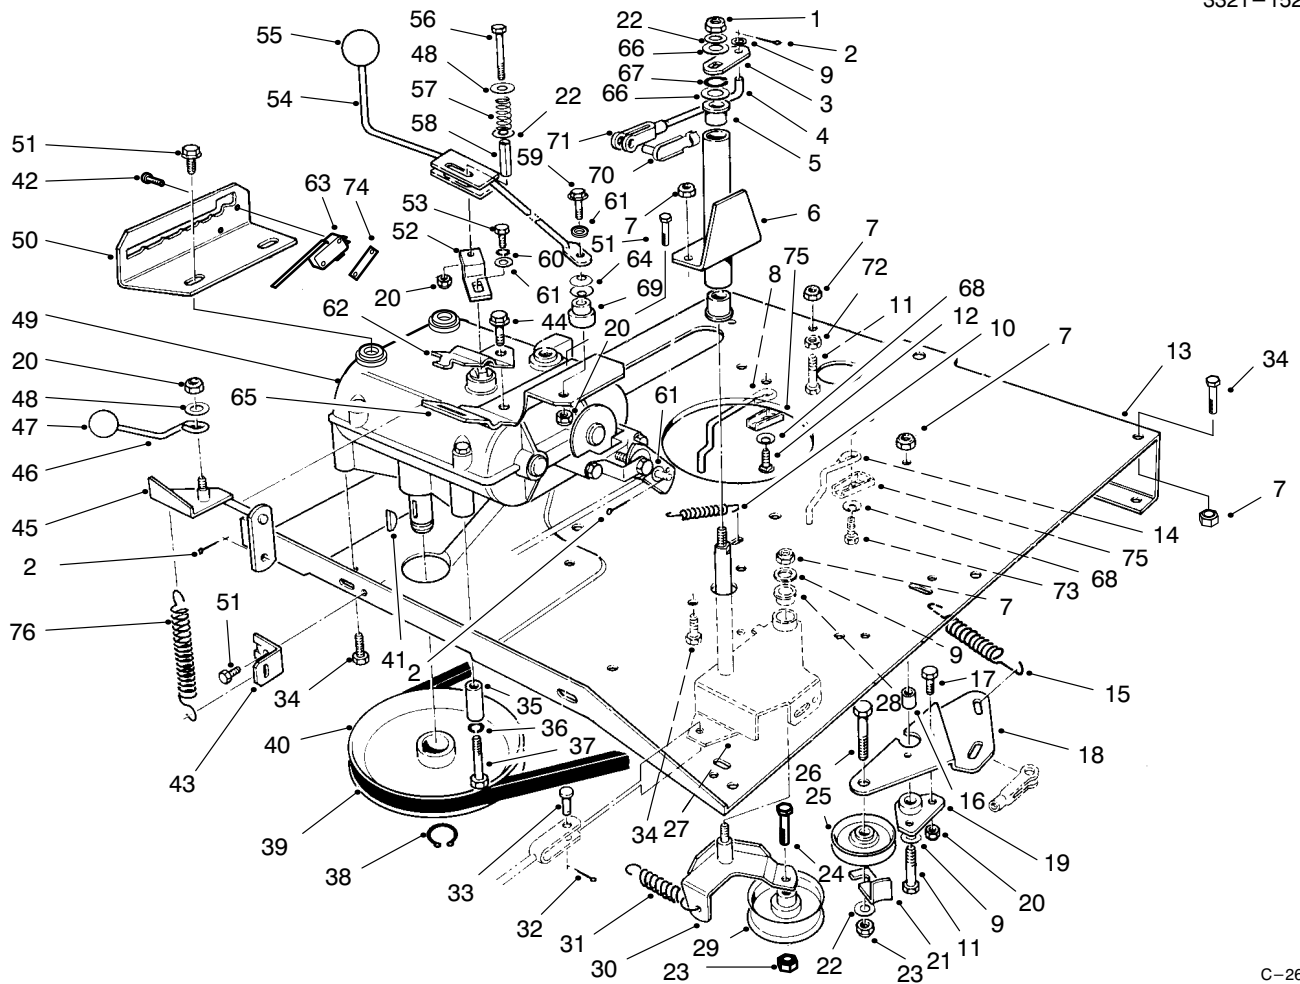

C-2602

TRANSMISSION & LINKAGE ASSEMBLY (CONTINUED)

Ref. No.	Part No.	Description	No. Used	Ref. No.	Part No.	Description	No. Used
47	233-22	Knob	1	63	88-9930	Switch - Micro	1
48	3256-55	Washer - Fender	2	64	3290-478	Washer - Belleville	2
49	67-1400	Transmission	1	65	67-0660	Bracket - Mount, Shifter	1
50	88-9810-03	Gate - Shift	1	66	20-3220	Washer - Flat	2
51	32144-14	Screw - Wash. Hd., Tap.	4	67	32151-62	Ring - Retaining	1
52	56-7620	Lever - Shift	1	68	3290-456	Washer - Belleville	2
53	329-4	Screw - Cap Hex. Hd.	1	69	76-3970	Spacer - Pivot	1
54	76-3940-03	Lever W.A. - Shift	1	70	67-1530	Assembly - Pin, Clevis	1
55	233-48	Knob	1	71	282-27	Clevis	1
56	321-15	Screw - Cap Hex. Hd.	1	72	3218-2	Nut - Jam	1
57	56-7730	Spring	1	73	3230-2	Bolt - Carriage	1
58	56-7740	Spacer	1	74	3290-354	Nut - Double	1
59	321-8	Screw - Cap Hex. Hd.	1	75	76-3820	Anchor - Guide, Belt	2
60	3253-3	Washer - Lock	1	76	76-4660	Spring	1
61	3256-22	Washer - Flat	3				
62	67-0670	Bracket - Engage, Deck	1