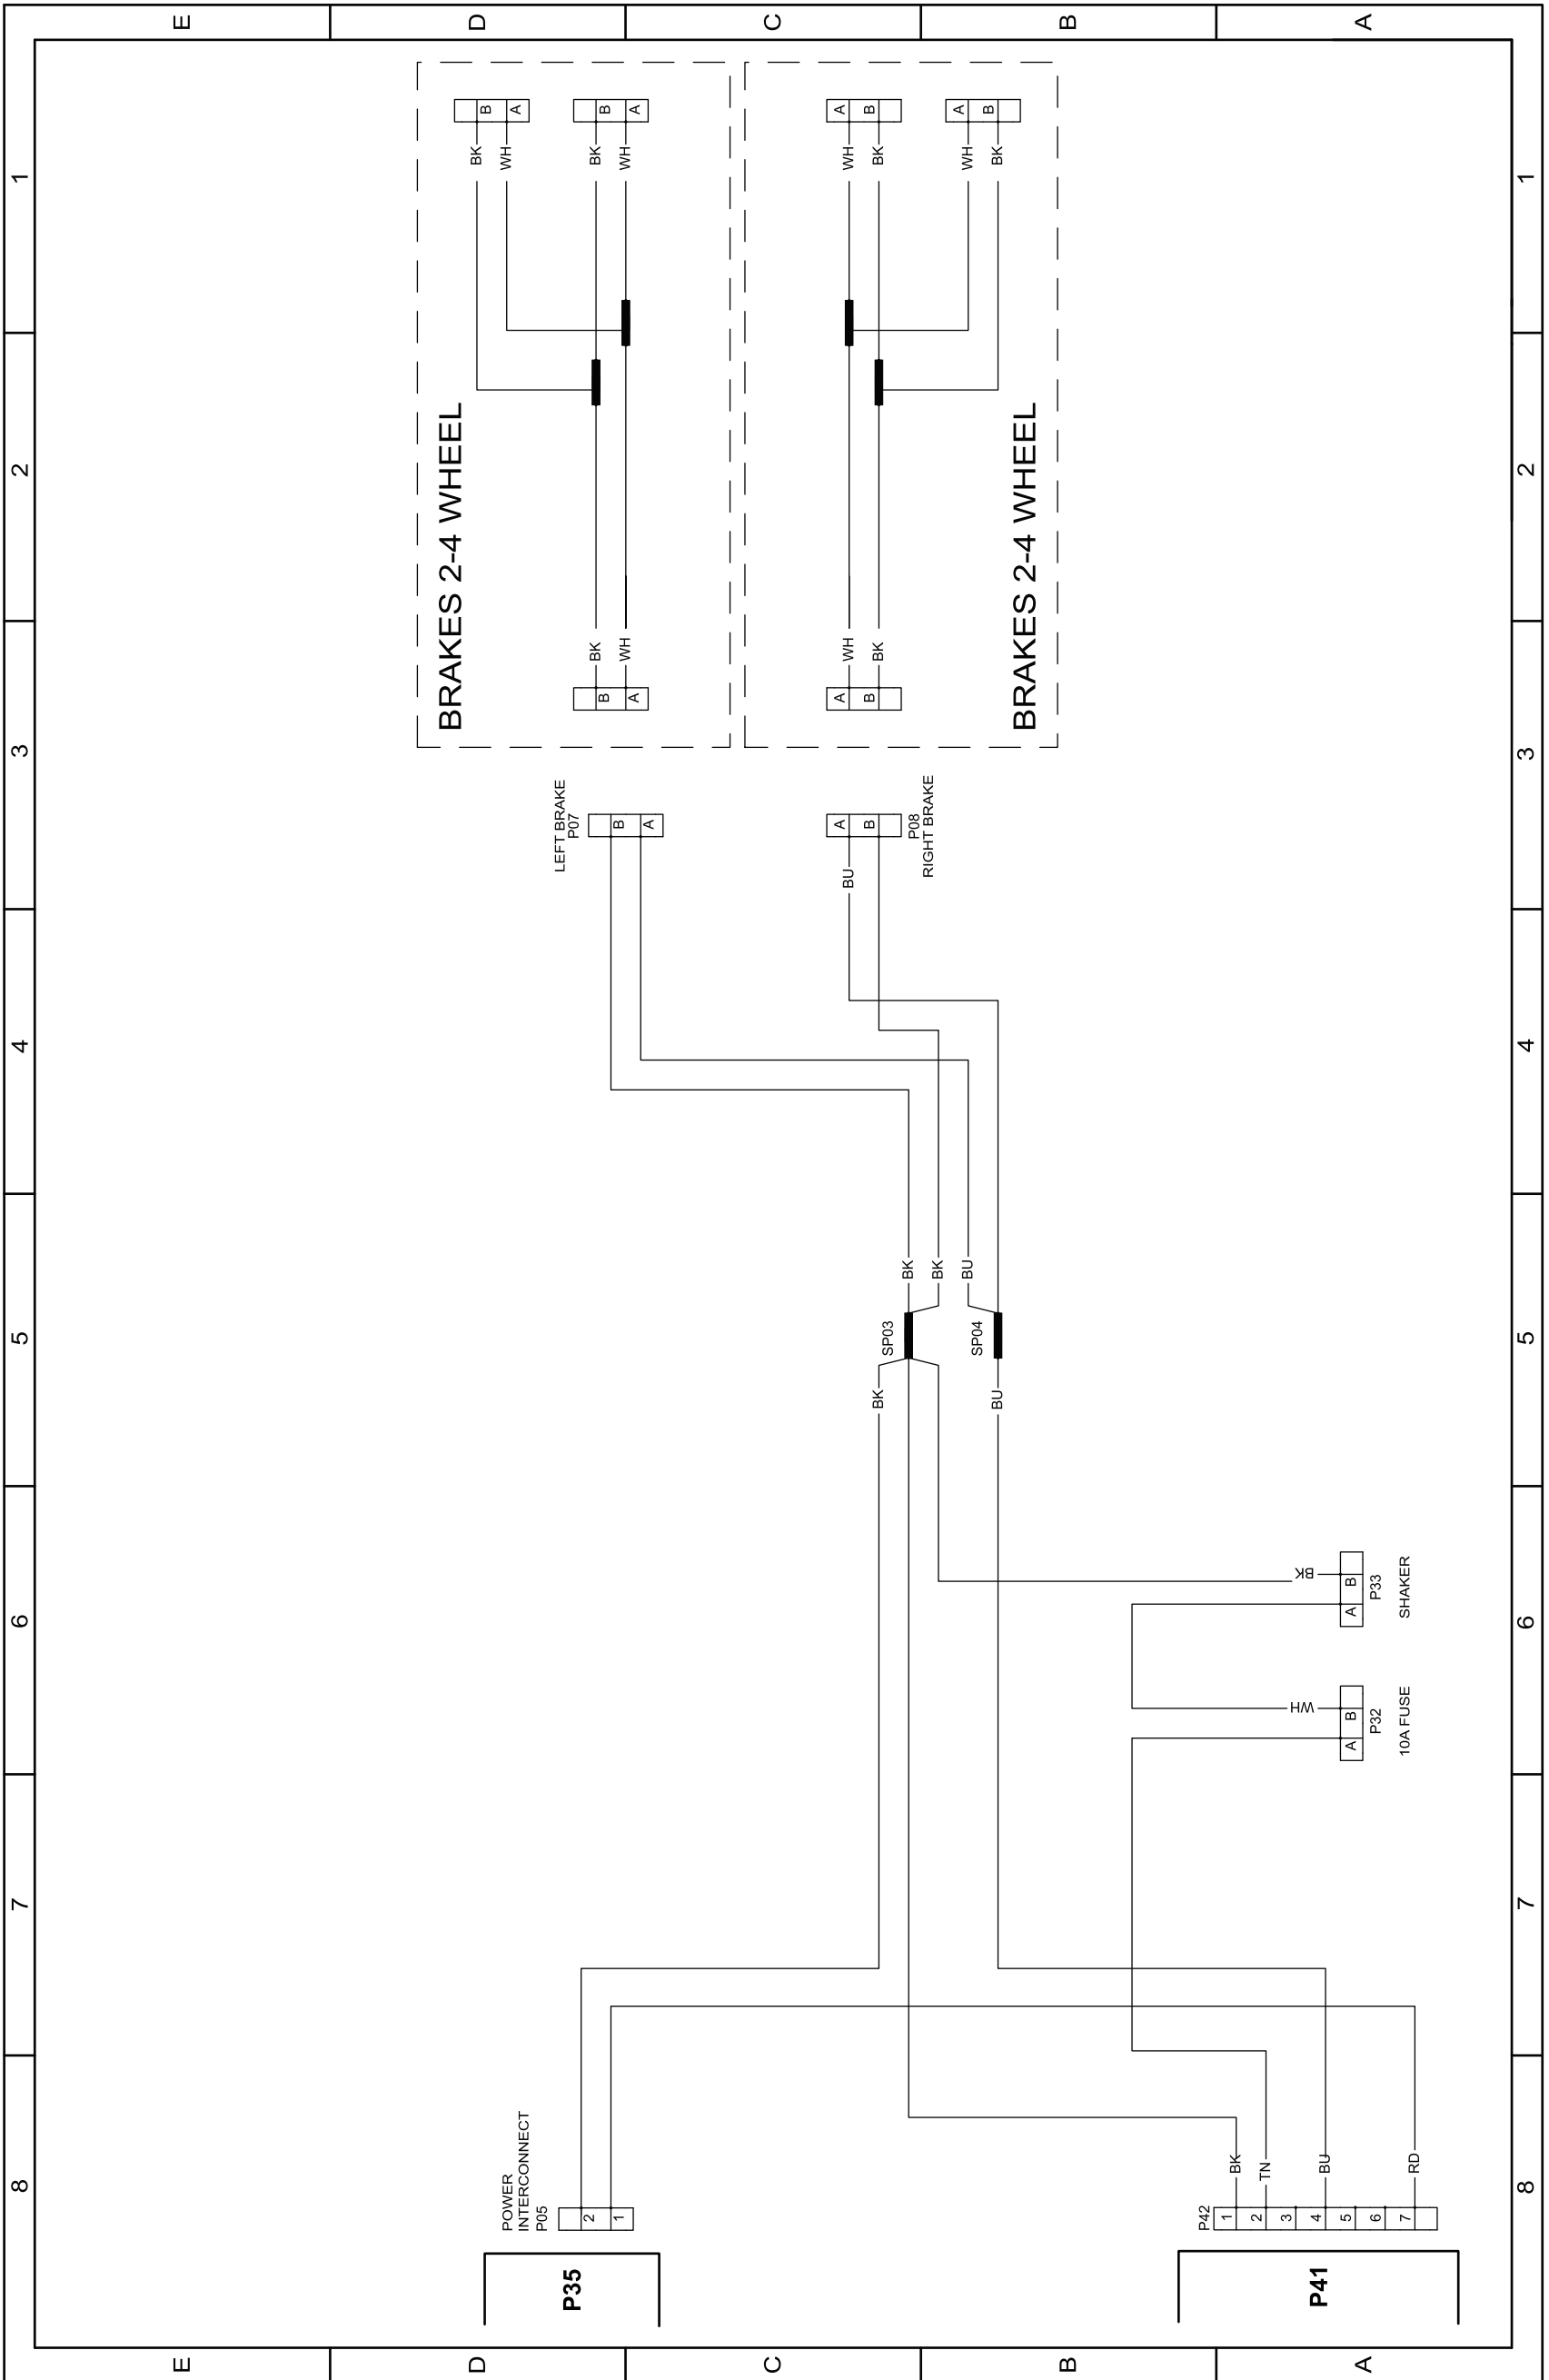

MH-400SH2 Material Handler

Model No. 44931—Serial No. 401252001 and Up

Model No. 44931
122-1152 Rev A
1 of 2

g244917