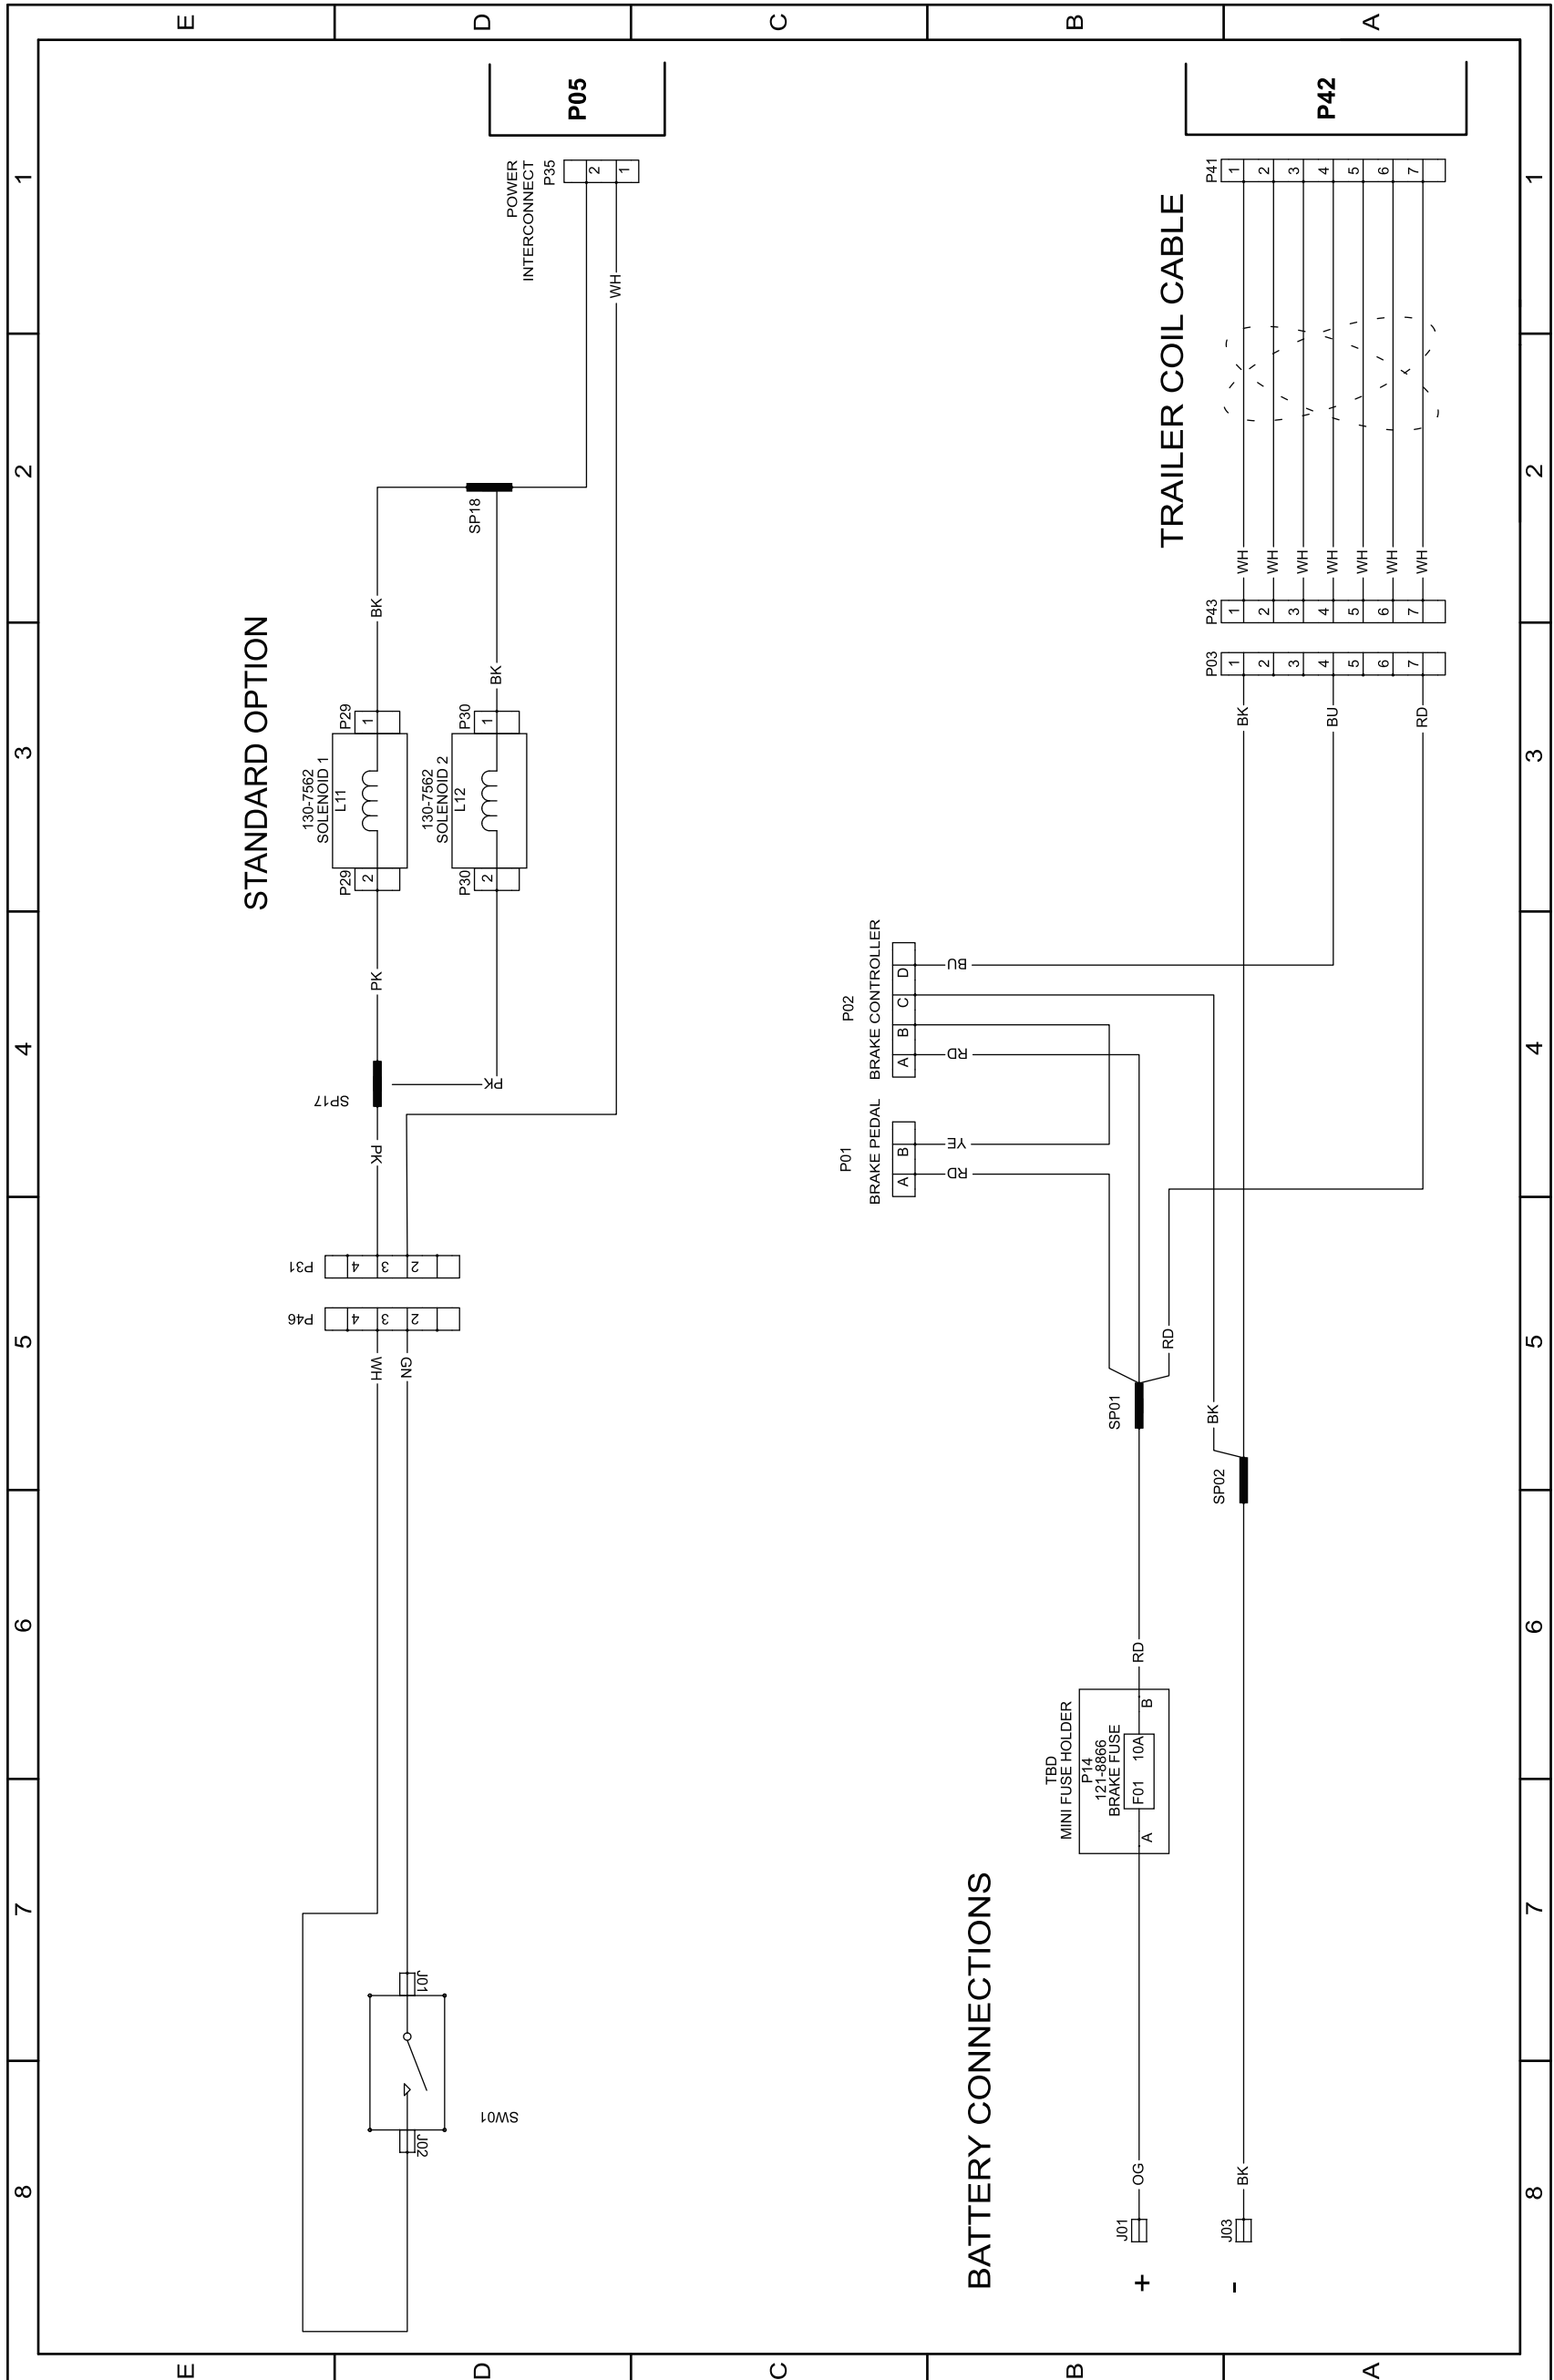

MH-400SH2 Material Handler

Model No. 44931—Serial No. 401252001 and Up

Model No. 44931
122-1152 Rev A
1 of 2

g244917