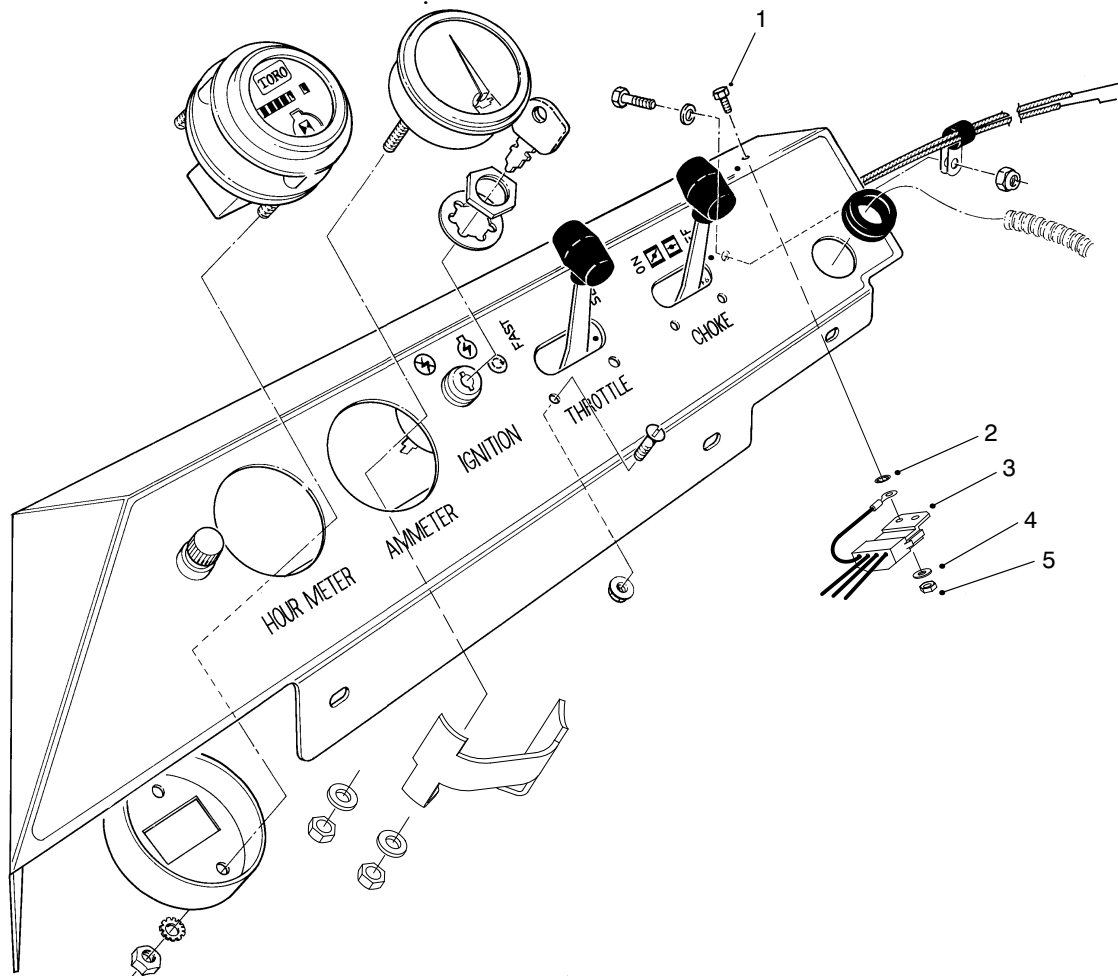

PART NO. 95-2929	PARTS CATALOG
KIT-INTERLOCK MODULE	
FOR GREENSMaster® 3000	

T-3030

INTERLOCK MODULE ASM

Ref. No.	Part No.	Description	No. Used
1	321-4	Screw-HH	1
2	3255-7	Washer-Lock	1
3	94-8040	Module-Interlock	1

Ref. No.	Part No.	Description	No. Used
4	3256-1	Washer-Flat	1
5	32149-2	Nut-Lock	1