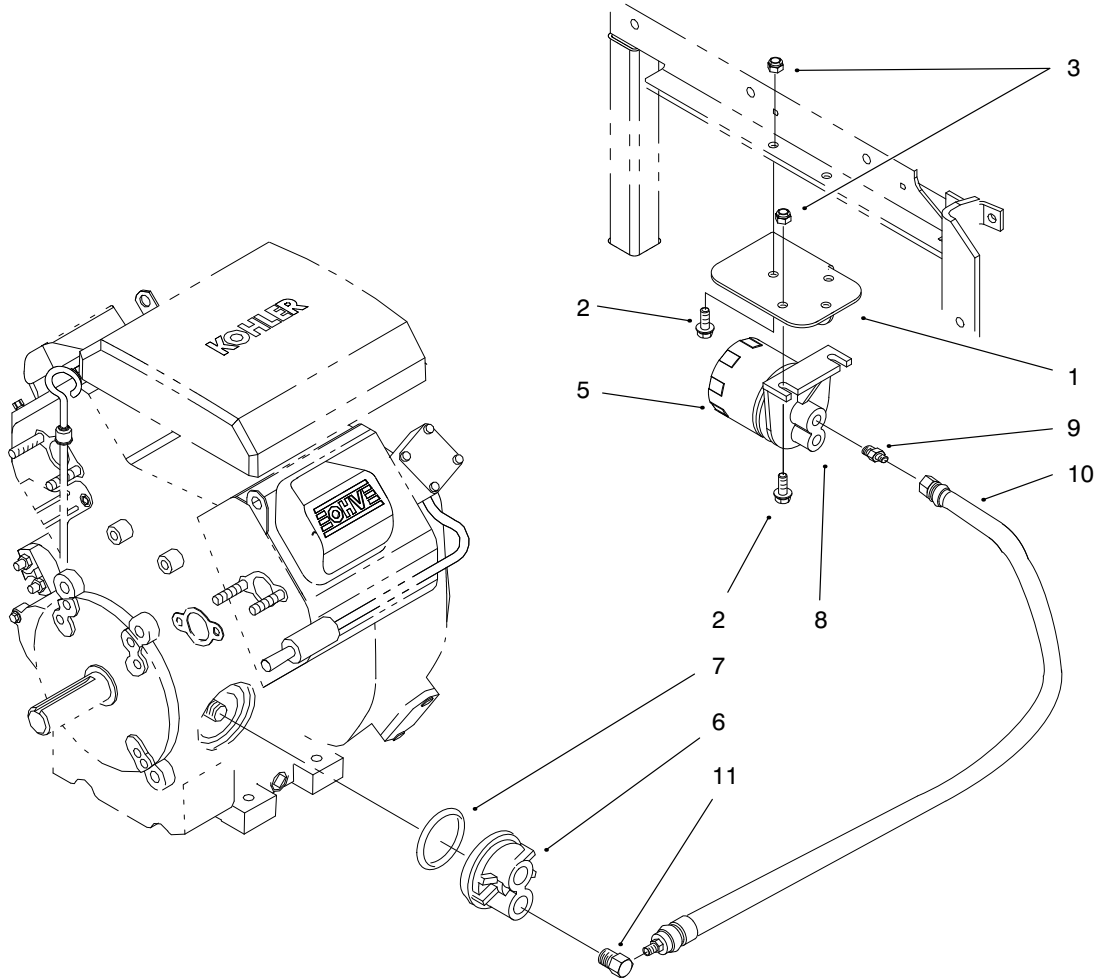

PART NO. 99-0267

PARTS  
CATALOG

REMOTE OIL FILTER KIT

C-2755

REMOTE OIL FILTER ASSEMBLY

Ref. No.	Part No.	Description	No. Used
1	99-0205	Plate - Filter	1
2	3234-17	Screw - HFH	4
3	3296-29	Nut - Hex Lock	4
*	3290-378	Tie - Cable	1
†5	5205002	Filter - Oil	1
†6	2402902	Adapter - Oil Filter	1
†7	2415313	O-Ring	1

Ref. No.	Part No.	Description	No. Used
†8	2502901	Adapter - Remote Filter	1
†9	5213602	Nipple	2
†10	5232611	Hose - Oil	2
†11	2429404	Fitting	2
*	99-0269	Remote Oil Filter Kit (Incl. Ref #5-11)	1

\* Not Illustrated