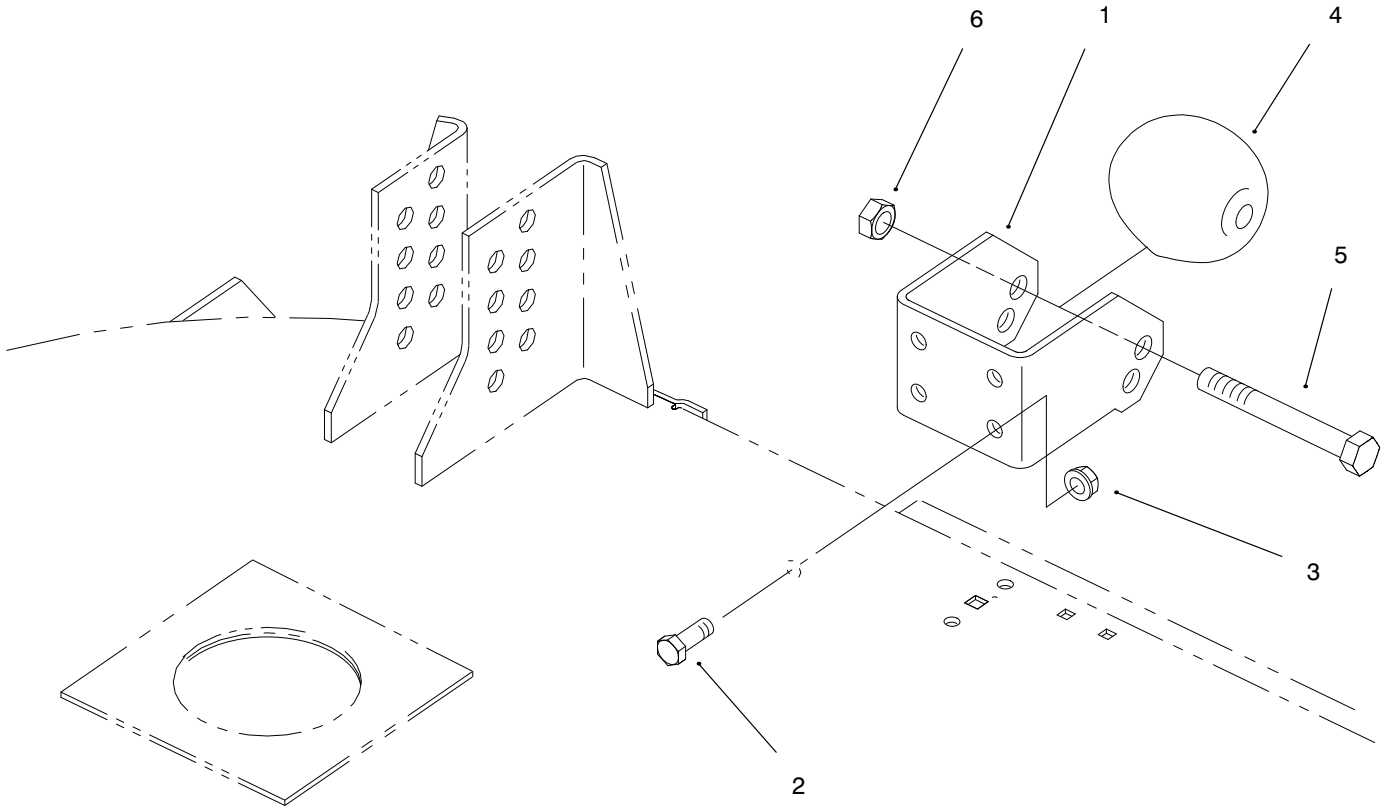

PART NO. 99-0268	<b>PARTS CATALOG</b>
<b>ROLLER KIT</b>	

Sheet No.: 1

## ROLLER KIT ASSEMBLY

Ref. No.	Part No.	Description	No. Used
1	99-0250	Bracket - Roller	2
2	323-6	Screw - HH	8
3	3296-39	Nut - Hex Lock	8

Ref. No.	Part No.	Description	No. Used
4	29-4820	Roller	2
5	325-17	Screw - HH	2
6	3296-25	Nut - Hex	2