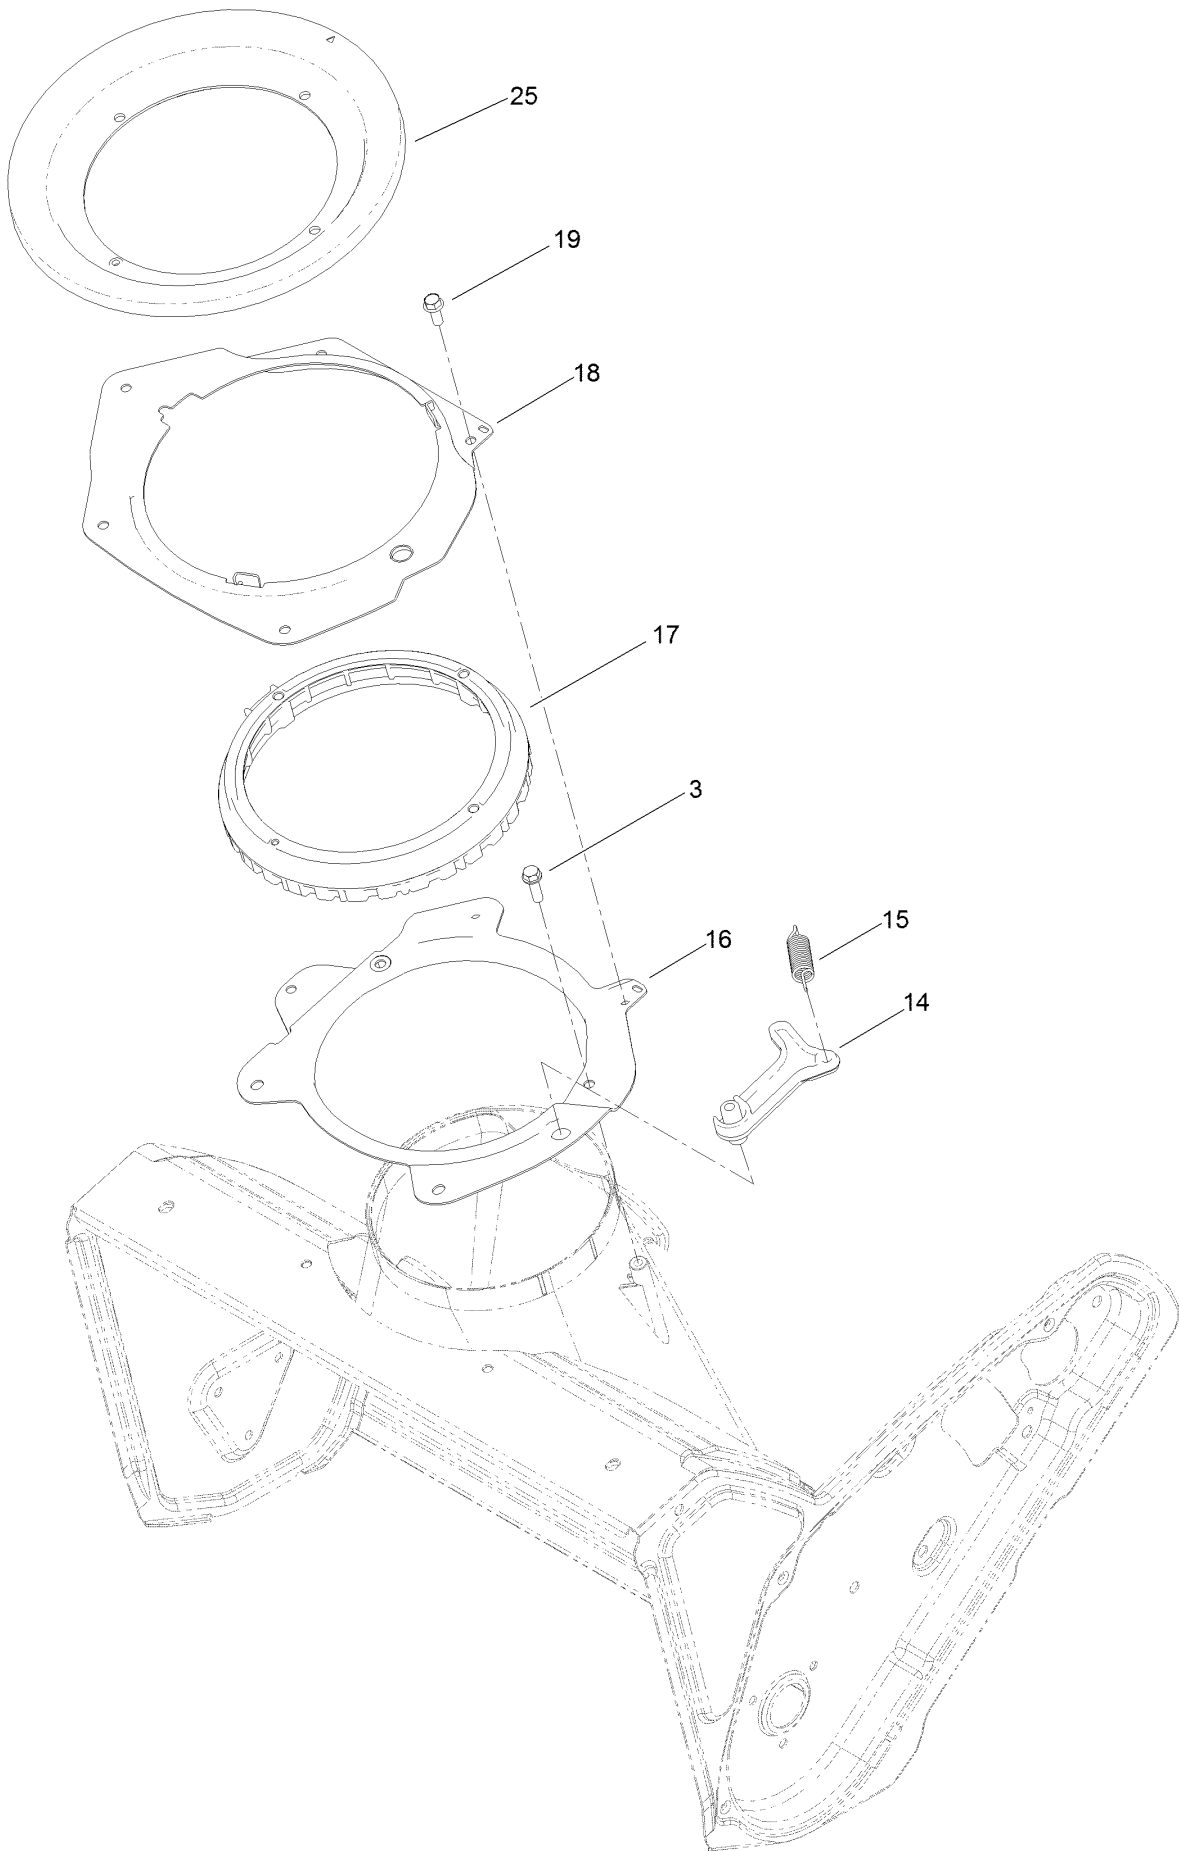

Chute Control Assembly

Chute Control Assembly (continued)

<i>Ref.</i>	<i>Part Number</i>	<i>Qty.</i>	<i>Description</i>	<i>Ref.</i>	<i>Part Number</i>	<i>Qty.</i>	<i>Description</i>
3	46-8091	4	Screw-HWH	17	108-4922	1	Ring-Chute, Detent
14	108-4926	1	Pawl-Detent	18	108-4874-03	1	Retainer-Ring, Chute
15	80-4600	1	Spring-Extension	19	32144-85	2	Screw-HWH
16	108-4883-03	1	Ring-Support, Chute	25	114-3772	1	Seal-Ring, Chute