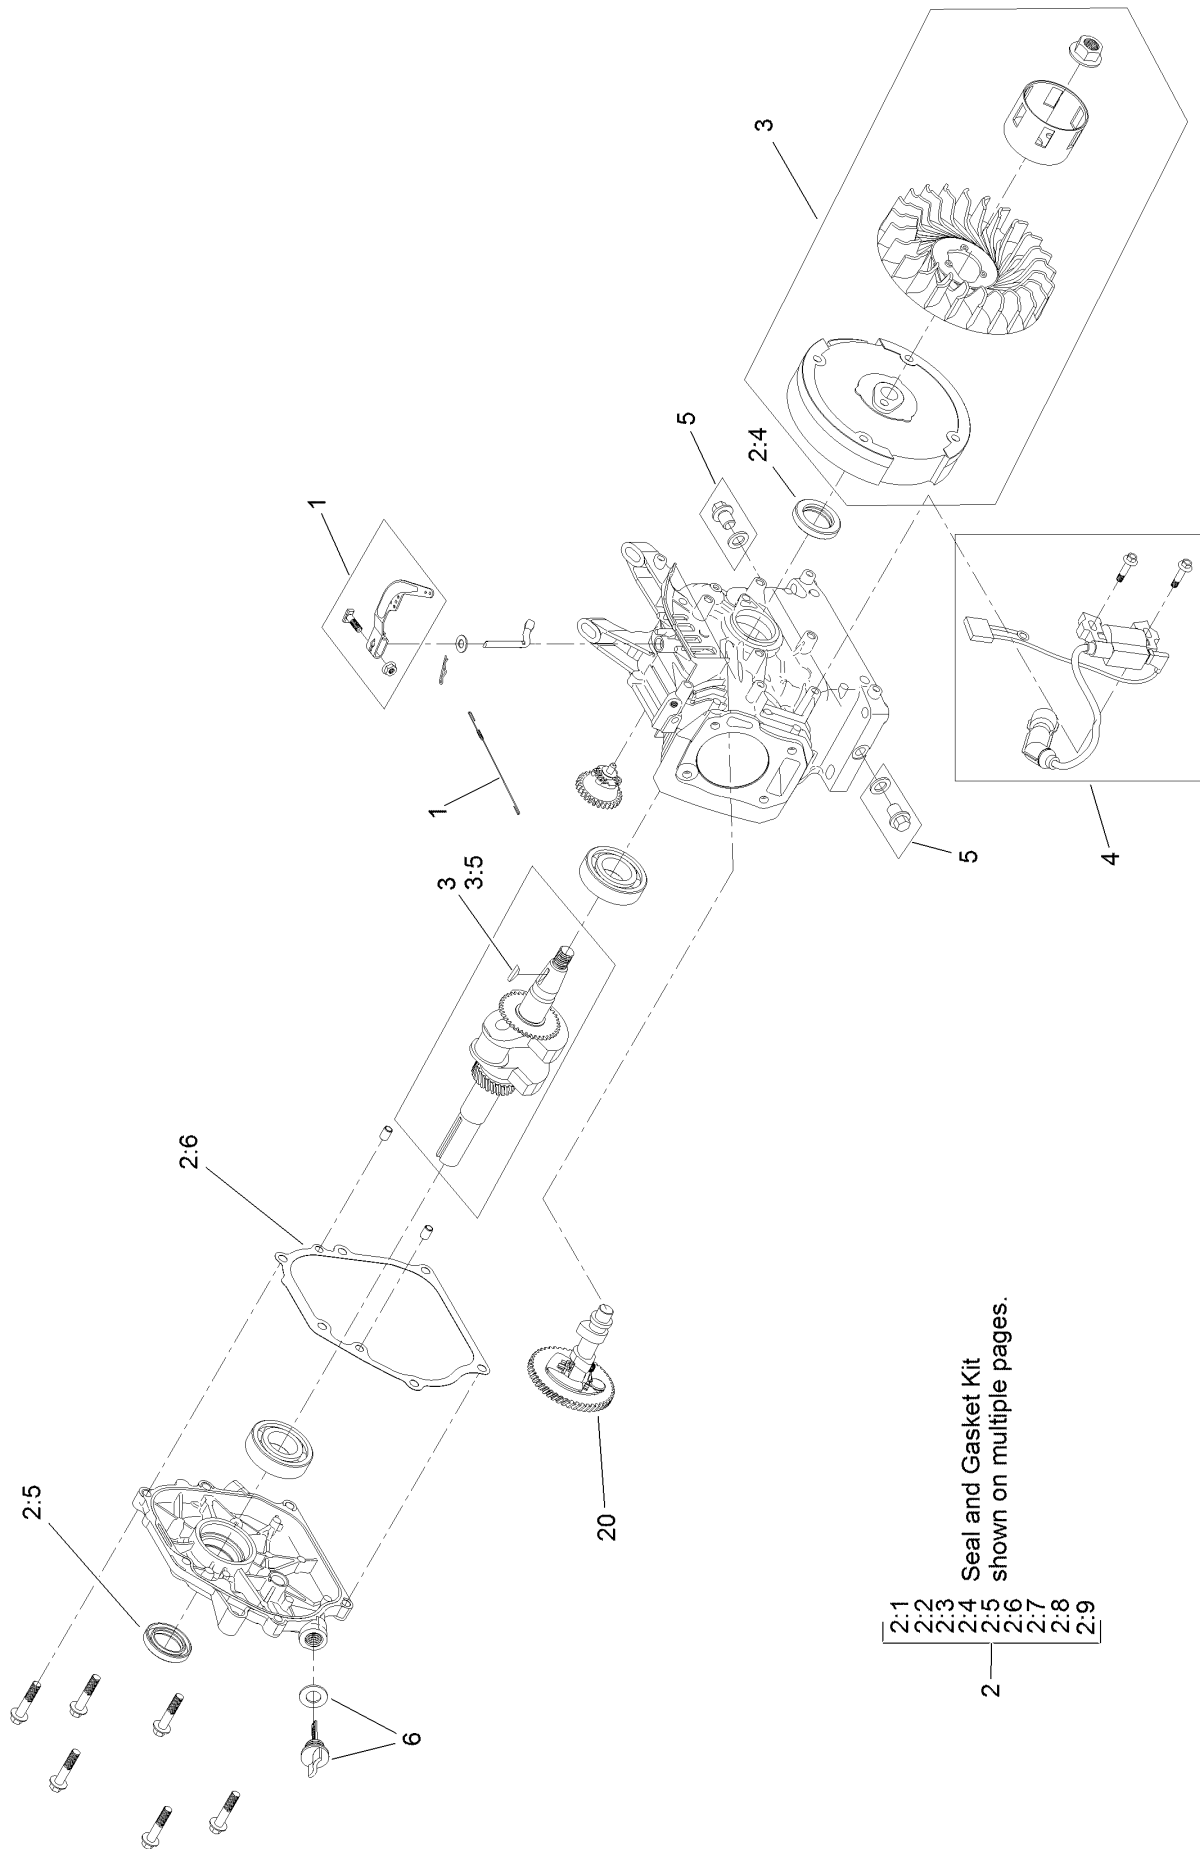

Engine Assembly No. 2