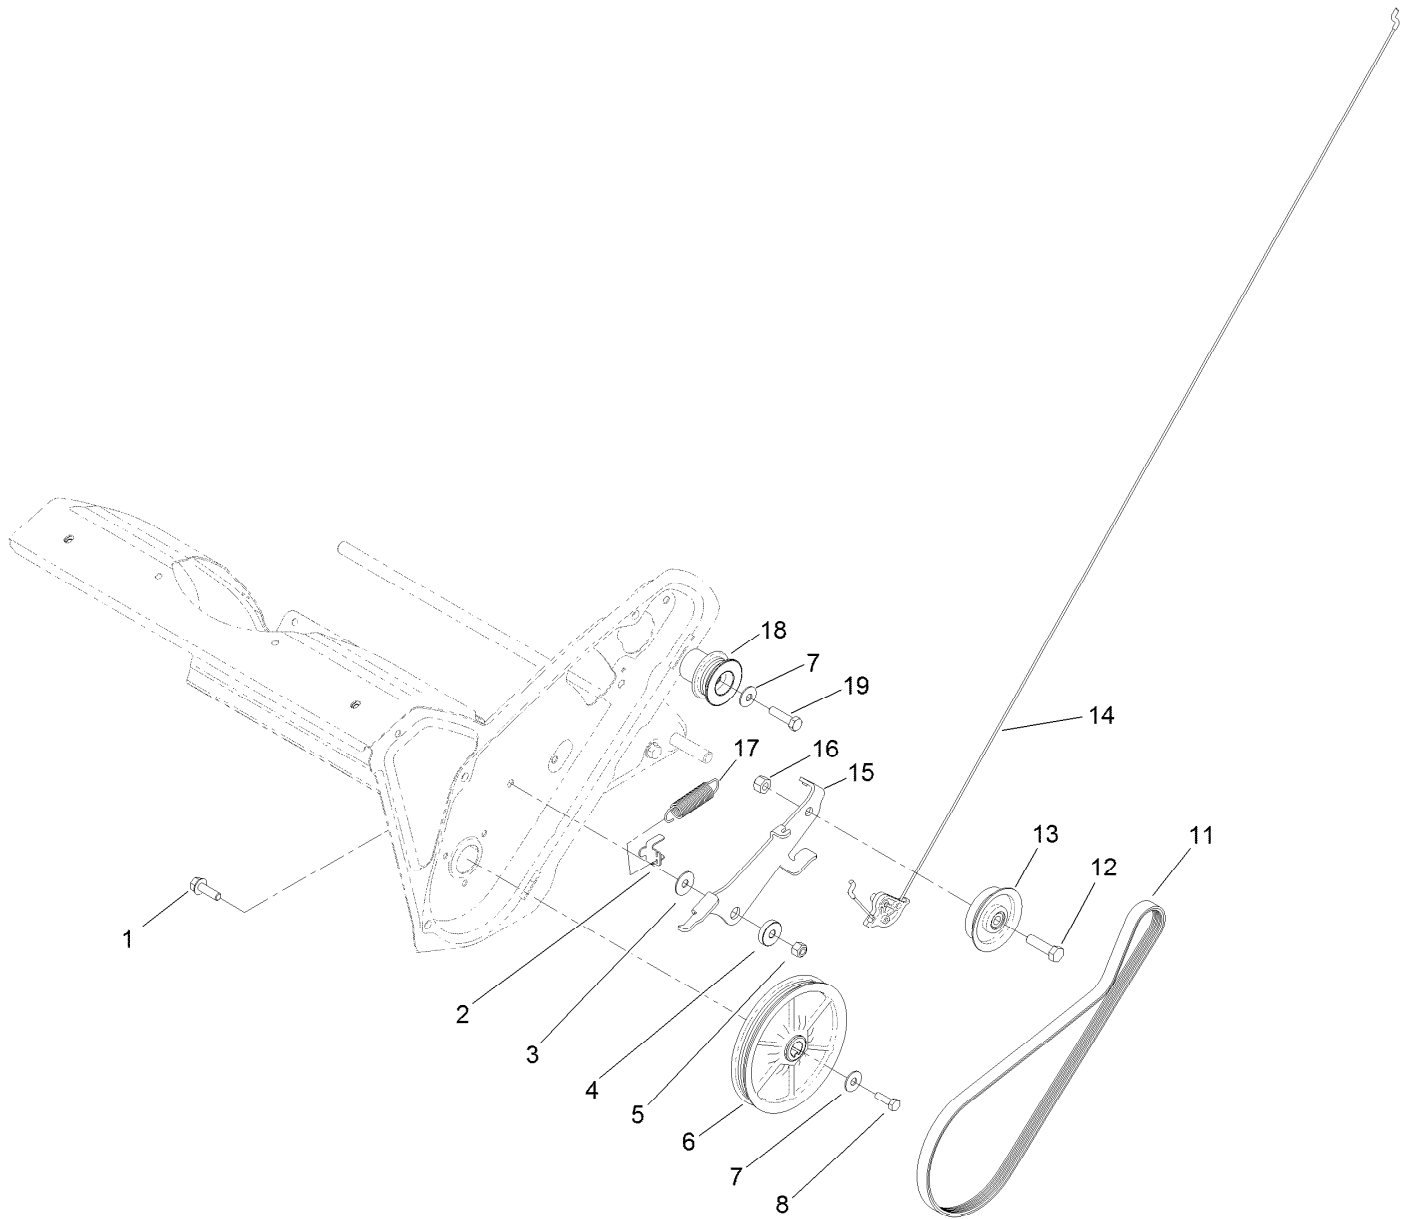

Main Frame, Chute and Wheel Assembly (continued)

<i>Ref.</i>	<i>Part Number</i>	<i>Qty.</i>	<i>Description</i>	<i>Ref.</i>	<i>Part Number</i>	<i>Qty.</i>	<i>Description</i>
1	107069	2	Clip	14	108-4868-03	1	Housing-Auger
2	32144-11	4	Screw-HWHTF	15	94-4496	1	Screw-PPH
3	32144-86	3	Screw-HWHTF	16	130-9765	1	Brace-Frame
4	136-7134	2	Flange-Bearing	17	108-4919	1	Guide-Cable, Clutch
5	110-9380	1	Screw-HWH	18	108-4906	2	Spring-Extension
6	136-7198	2	Bolt-Shoulder	19	46-8091	3	Screw-HWH
7	3296-39	2	Nut-Lock, NI	20	108-4871	1	Chute-Lower
8	133-5585	1	Blade-Scraper	21	117-2309	2	Wheel ASM
9	114-3781	1	Spacer-Bearing, RH	22	32112-14	2	Nut-Push
10	110-9353	1	Washer-Rubber	23	32144-85	3	Screw-HWH
11	100-1048	2	Bearing-Ball	24	108-4893-03	1	Cover-Belt
12	52-7280	2	Washer-Thrust	28	136-7148	2	Spacer-Grommet
13	32144-4	3	Screw-HWH	29	130-9795	2	Screw-HWHTF

Rotor and Rotor Drive Assembly