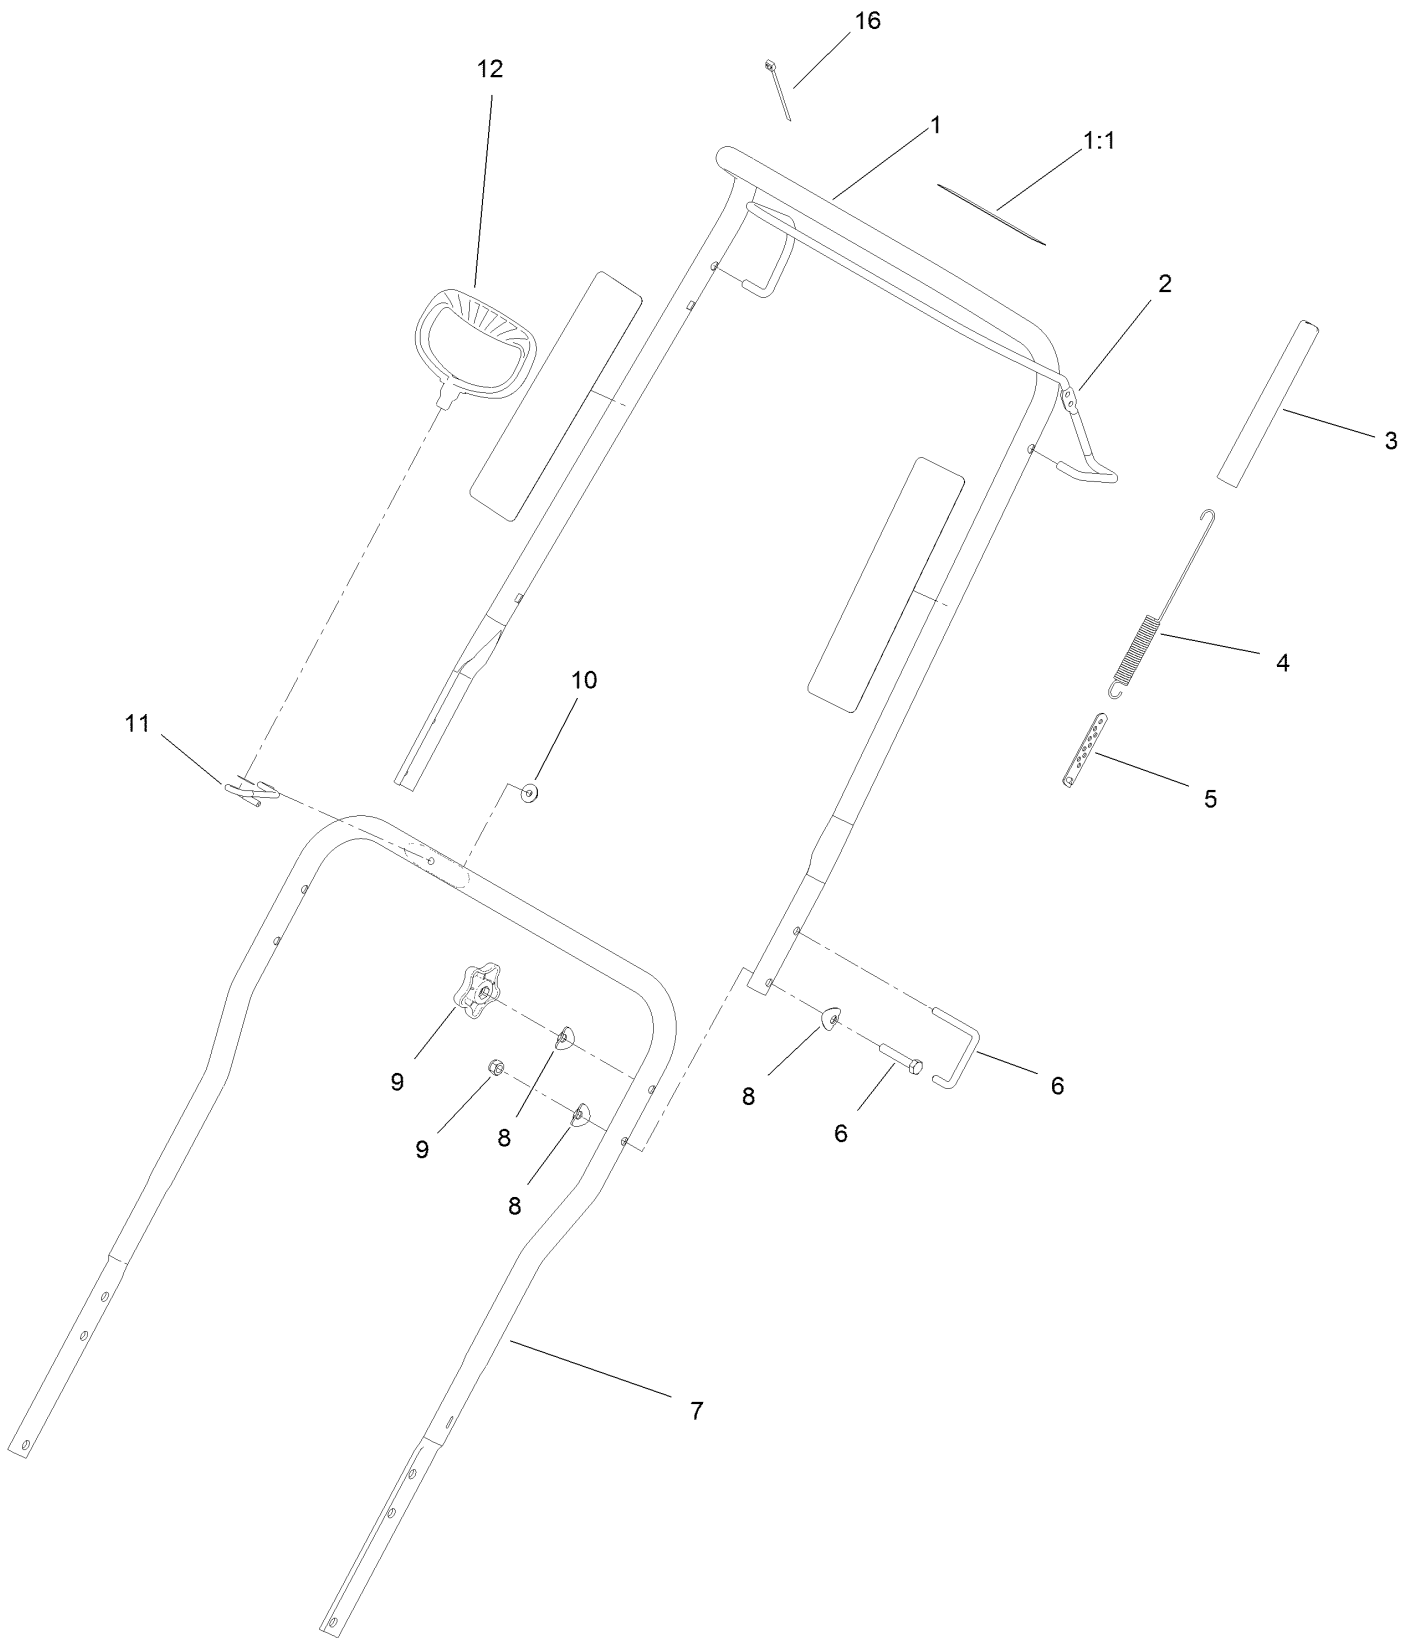

Handle Control Assembly

Handle Control Assembly (continued)

<i>Ref.</i>	<i>Part Number</i>	<i>Qty.</i>	<i>Description</i>	<i>Ref.</i>	<i>Part Number</i>	<i>Qty.</i>	<i>Description</i>
1	117-9139	1	Upper Handle ASM	7	127-5956-03	1	Handle-Lower
1:1	94-2577	1	Decal-Drive, Rotor	8	107-3844	2	Washer
2	117-9136-03	1	Bail-Clutch	9	114-3779	2	Knob-Handle
3	114-3796	1	Cover-Spring	10	114-3778	1	Nut-HF
4	125-1148	1	Spring-Extension, Clutch	11	136-7135	1	Guide-Rope
5	71-5330	1	Adjuster-Cable, Clutch	12	117-9104	1	Handle-Recoil
6	136-7130	2	Lock-Handle	16	614249	2	Tie-Cable