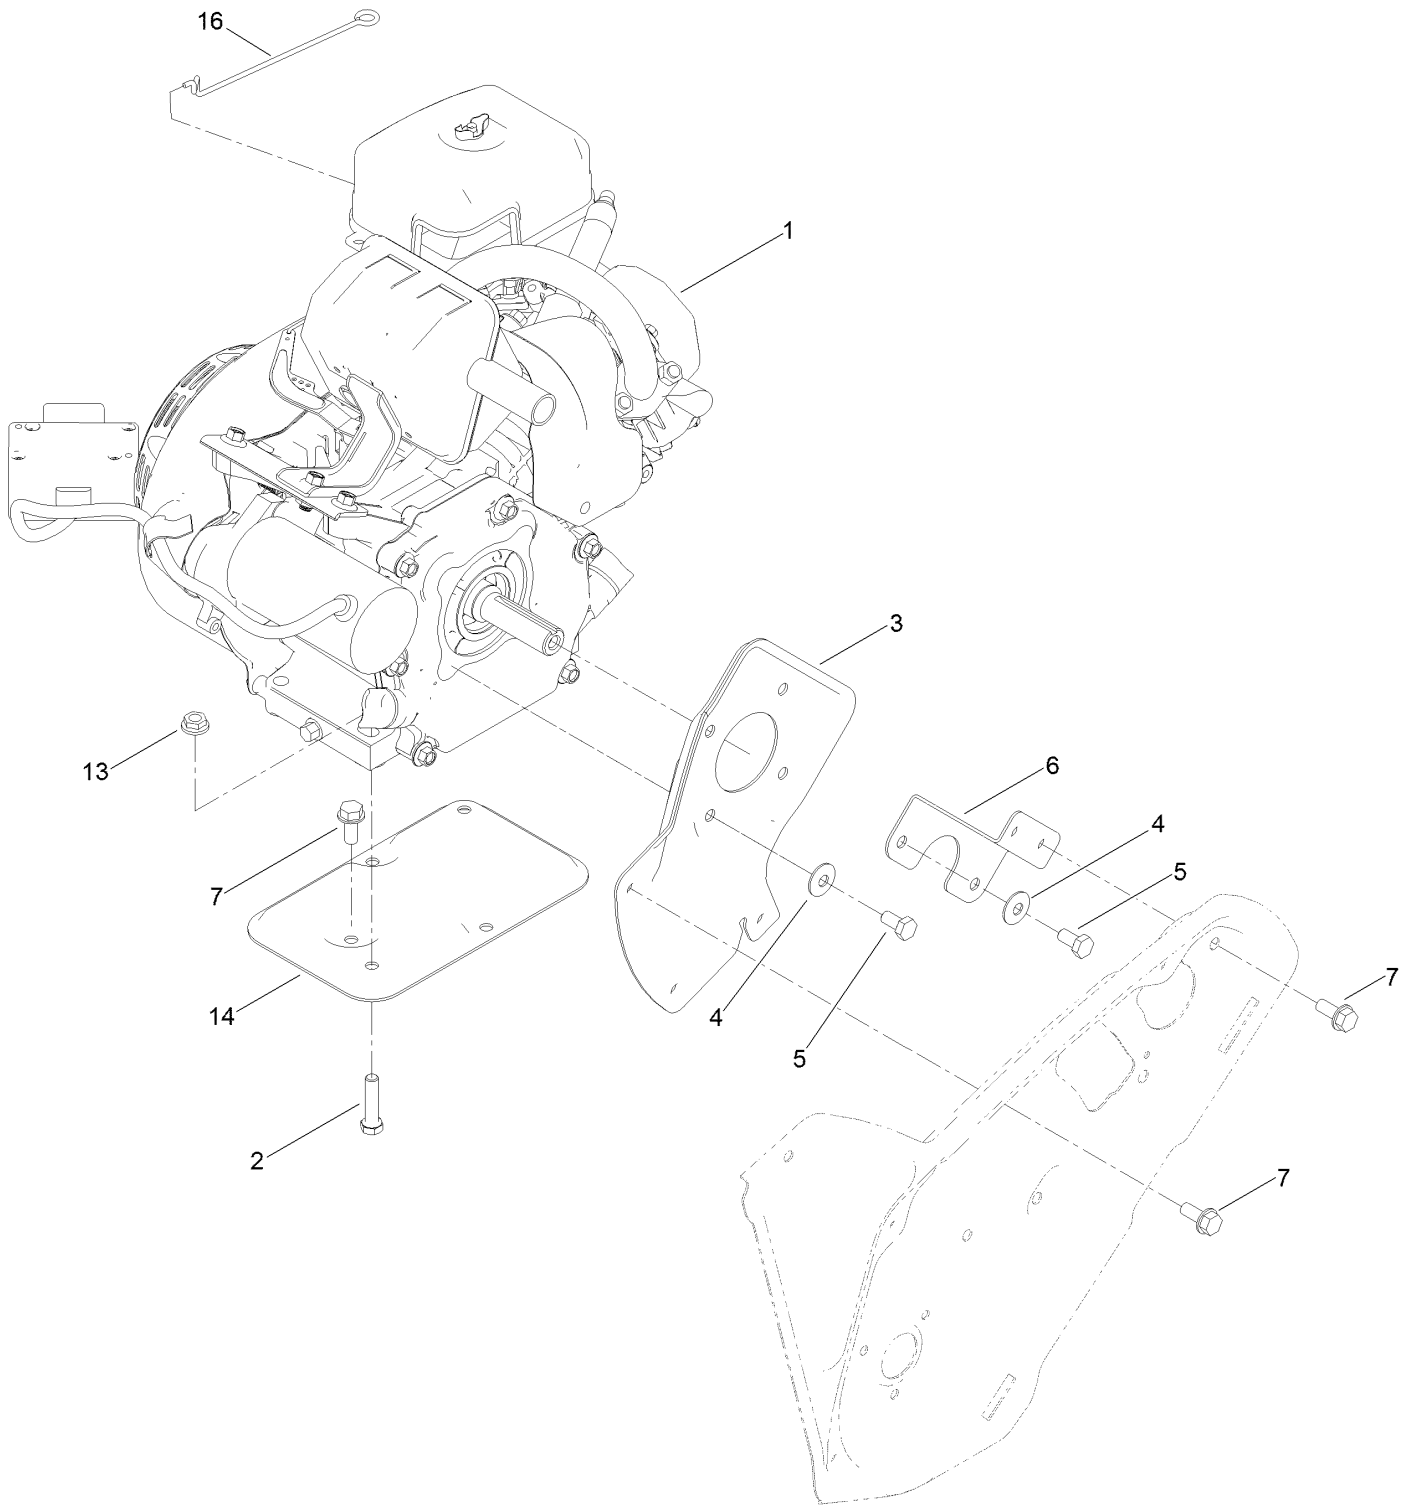

Rotor Assembly (continued)

<i>Ref.</i>	<i>Part Number</i>	<i>Qty.</i>	<i>Description</i>	<i>Ref.</i>	<i>Part Number</i>	<i>Qty.</i>	<i>Description</i>
1	55-9370	4	Spacer-Blade, Rotor	5	321-8	1	Screw-HH
2	66-6600-03	2	Half-Rotor	6	99-9313	2	Blade-Rotor
3	321-4	4	Screw-HH	7	84-1971	8	Screw
4	3296-56	13	Nut-Lock, NI	8	131-6490	1	Rotor Kit

Engine Assembly