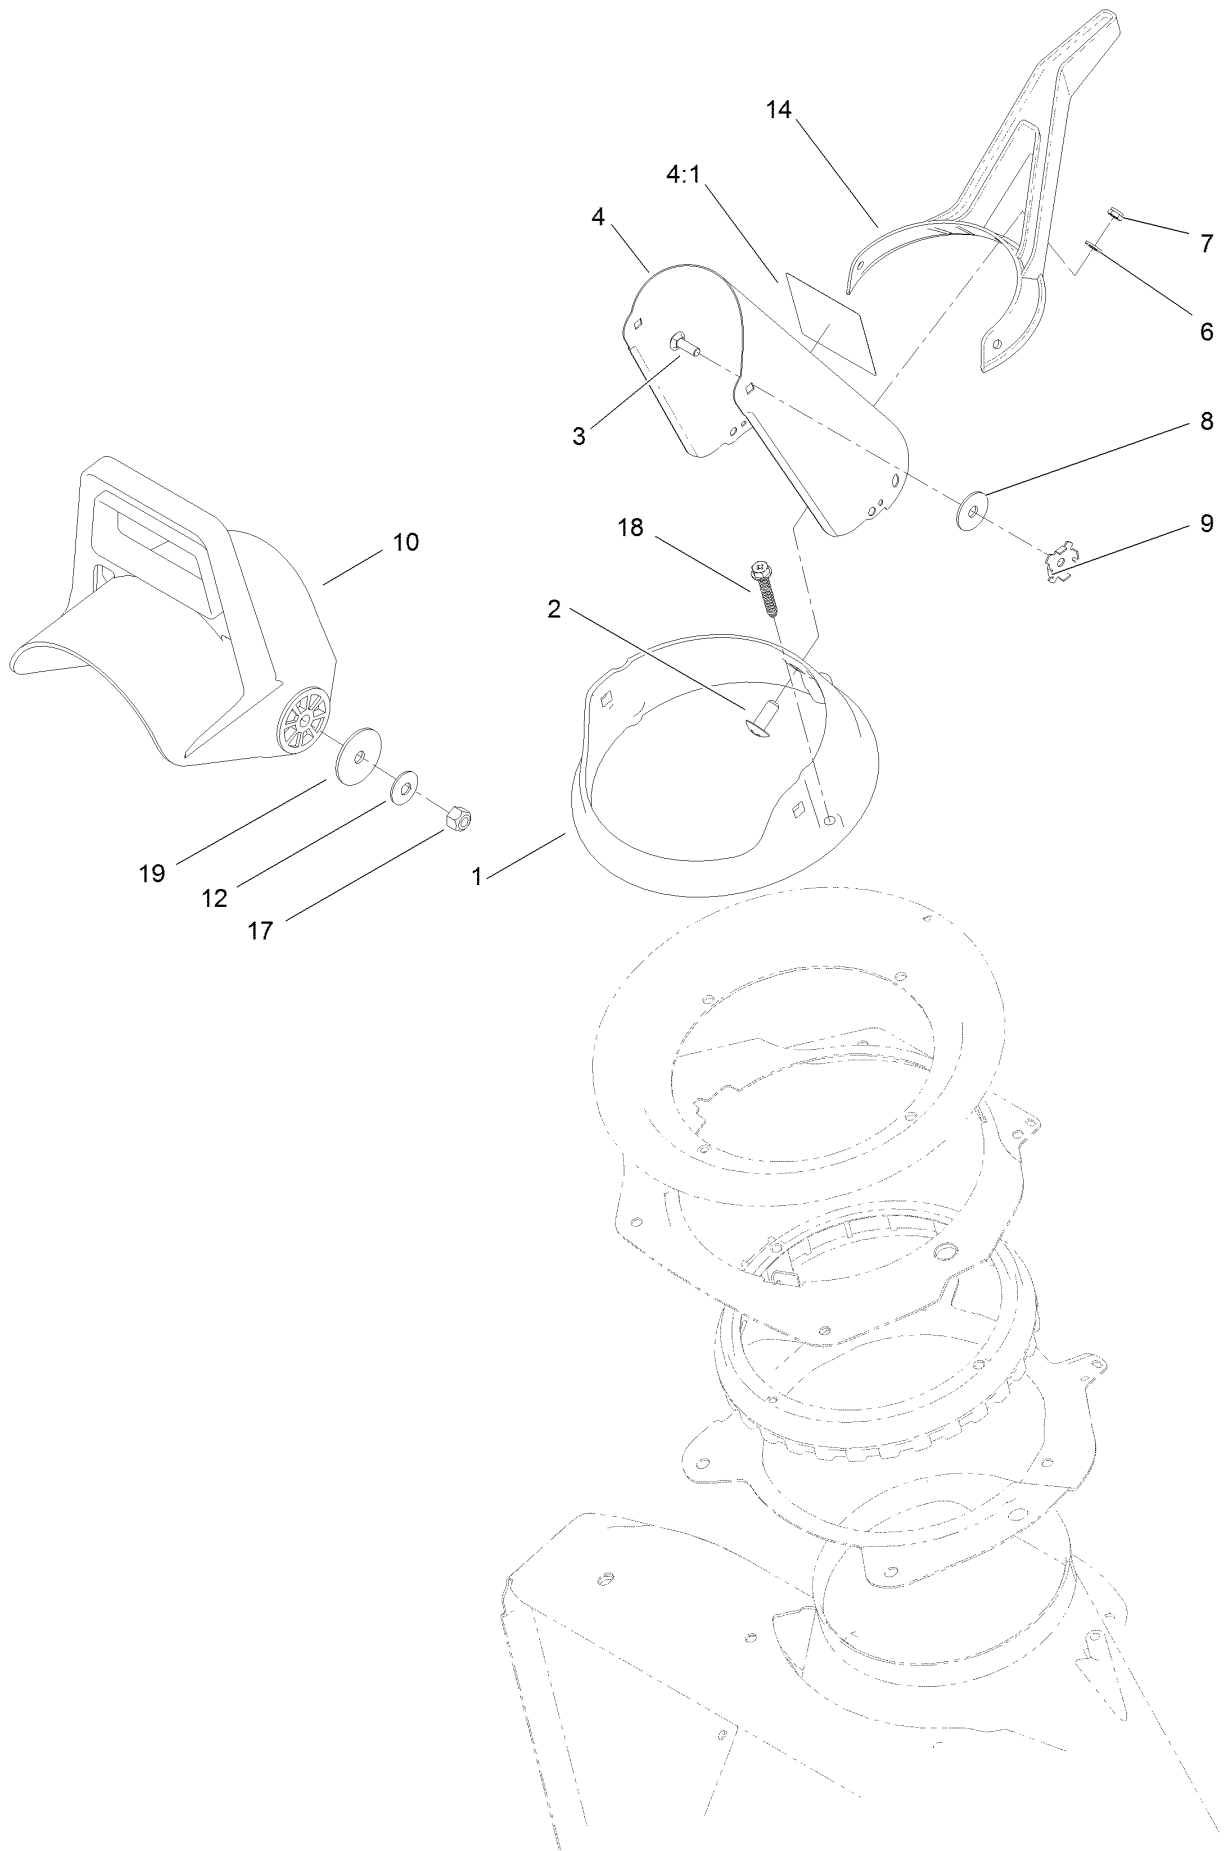

Discharge Chute Control Assembly

Discharge Chute Control Assembly (continued)

<i>Ref.</i>	<i>Part Number</i>	<i>Qty.</i>	<i>Description</i>	<i>Ref.</i>	<i>Part Number</i>	<i>Qty.</i>	<i>Description</i>
1	112-1546	1	Ring-Chute	9	136-7185	2	Plate-Friction
2	100-5487	3	Screw-PTH	10	56-2680	1	Chute-Deflector
3	3230-22	2	Screw-CARR	12	3290-456	2	Washer-Belleville
4	120-0131	1	Discharge Chute ASM	14	94-9914	1	Handle-Control, Chute
4:1	115-5660	1	Decal-Danger, CE	17	3296-29	2	Nut-Lock, NI
6	3256-70	3	Washer-Flat	18	108-4946	3	Screw-Plastite
7	3296-47	3	Nut-Lock, NI	19	3256-68	2	Washer-Flat
8	20-4320	2	Washer-Rubber