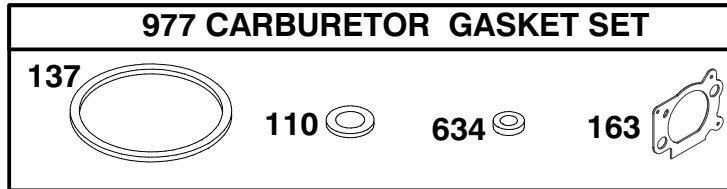

Assemblies include all parts shown in frames.

ENGINE GTS-200

Ref. No.	Part No.	Description	No. Used
★3	99-0912	Seal - Oil	1
†★7	99-0930	Gasket - Cylinder Head	1
†★9	99-0913	Gasket - Breather	1
★12	99-0953	Gasket - Crankcase	1
★20	99-0955	Seal - Oil	1
●104	99-0970	Pin - Float Hinge	1
●◆110		Washer - Bowl (Sold in Kit Only).	1
★116	99-0916	Seal - O Ring	1
121	99-0901	Carburetor Kit	1
●127		Plug - Welch (Sold in Kit Only).	1
●134	77-8110	Valve - Needle	1
●◆137		Gasket - Bowl (Sold in Kit Only).	1

Ref. No.	Part No.	Description	No. Used
●◆★163	99-0976	Gasket - Air Cleaner	1
358	99-0902	Gasket Set	1
★585	99-0923	Gasket - Breather	1
●◆634		Washer - Foam (Sold in Kit Only).	1
†★868	99-0946	Seal - Valve	1
†★883	99-0947	Gasket - Exhaust	1
977	99-0903	Gasket Set - Carburetor	1
†★993	99-0948	Gasket - Plate	1
†★1022	99-0907	Gasket - Rocker Cover	1
1033	99-0904	Gasket Set - Valve Overhaul	1

★ Included in Gasket Set - Part No. 99-0902

† Included in Valve Overhaul Gasket Set - Part No. 99-0904

◆ Included in Carburetor Gasket Set - Part No. 99-0903

● Included in Carburetor Kit - Part No. 99-0901