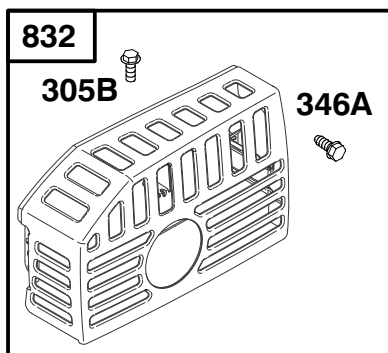

Assemblies include all parts shown in frames.

ENGINE GTS-200

Ref. No.	Part No.	Description	No. Used
182	98-9205	Bracket - Tank Mounting	1
188A	98-9202	Screw - Hex.	1
300	99-0995	Muffler - Exhaust	1
305A	98-9204	Screw - Hex.	1
305B	99-0998	Screw - Hex.	1
346	99-1047	Screw - Hex.	1

Ref. No.	Part No.	Description	No. Used
346A	99-0999	Screw - Hex.	1
832	98-9206	Guard - Muffler	1
836	99-0941	Screw - Hex.	1
†★883	99-0947	Gasket - Exhaust	1
930	98-9203	Guard - Rewind	1

★ Included in Gasket Set - Part No. 99-0902

† Included in Valve Overhaul Gasket Set - Part No. 99-0904