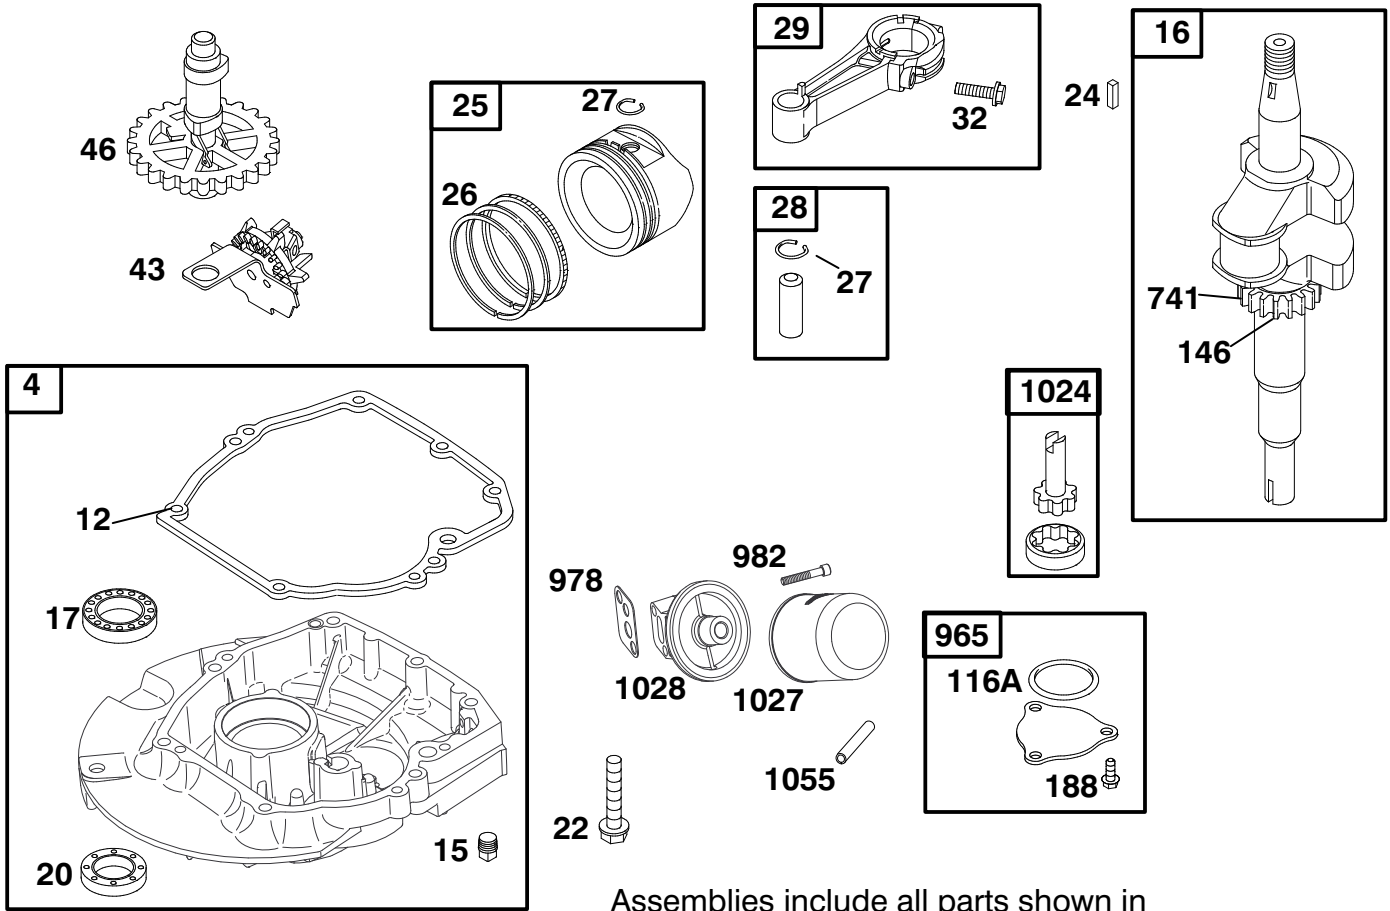

Assemblies include all parts shown in frames.

ENGINE GTS-200

Ref. No.	Part No.	Description	No. Used
4	99-0980	Sump - Engine	1
★12	99-0953	Gasket - Crankcase	1
15	99-0954	Plug - Oil Drain	1
16	98-9214	Crankshaft	1
17	99-1031	Bearing - Ball	1
★20	99-0955	Seal - Oil	1
22	99-0956	Screw - Hex.	1
		Note: 99-1040	
		Screw - Hex.	1
		(One (1) Used in Hole Nearest Breather)	
24	99-0957	Key - Flywheel	1
25	99-0958	Piston Assy. (Standard)	1
26	99-0959	Ring Set (Standard)	1
27	99-0960	Lock - Piston Pin	1
28	99-0961	Pin - Piston (Standard)	1

Ref. No.	Part No.	Description	No. Used
29	99-0962	Rod - Connecting	1
32	99-0963	Screw - Connecting Rod	1
43	99-0937	Governor/Oil Slinger	1
46	99-0965	Gear - Cam	1
116A	99-1032	Seal - O-Ring	1
146	99-0966	Key - Timing	1
188	99-1033	Screw - Hex.	1
741	99-0967	Gear - Timing	1
965	99-1034	Cover - Oil Pump	1
978	99-1035	Gasket - Adapter	1
982	99-1036	Screw - Soc. Hd.	1
1024	99-1037	Pump - Oil	1
1027	98-9217	Filter - Oil	1
1028	99-1038	Adapter - Oil Filter	1
1055	99-1039	Tube - Oil Pump	1

★ Included in Gasket Set - Part No. 99-0902