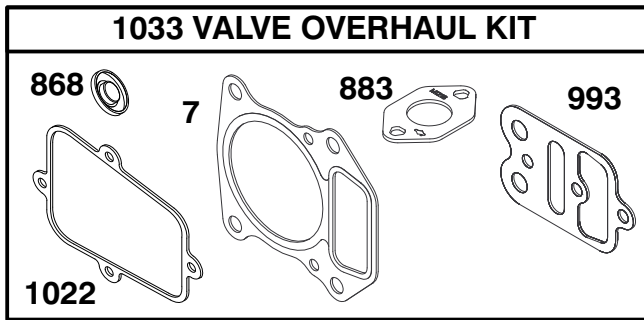

Assemblies include all parts shown in frames.

ENGINE GTS-200

Ref. No.	Part No.	Description	No. Used
★3	99-0912	Seal - Oil	1
†★7	99-0930	Gasket - Cylinder Head	1
†★9	99-0913	Gasket - Breather	1
★12	99-0953	Gasket - Crankcase	1
★20	99-0955	Seal - Oil	1
●104	99-0970	Pin - Float Hinge	1
●◆110		Washer - Bowl (Sold in Kit Only).	1
★116	99-0916	Seal - O Ring	1
121	99-0901	Carburetor Kit	1
●127		Plug - Welch (Sold in Kit Only).	1
●134	77-8110	Valve - Needle	1
●◆137		Gasket - Bowl (Sold in Kit Only).	1

Ref. No.	Part No.	Description	No. Used
●◆★163	99-0976	Gasket - Air Cleaner	1
358	99-0902	Gasket Set	1
★585	99-0923	Gasket - Breather	1
●◆634		Washer - Foam (Sold in Kit Only).	1
†★868	99-0946	Seal - Valve	1
†★883	99-0947	Gasket - Exhaust	1
977	99-0903	Gasket Set - Carburetor	1
†★993	99-0948	Gasket - Plate	1
†★1022	99-0907	Gasket - Rocker Cover	1
1033	99-0904	Gasket Set - Valve Overhaul	1

★ Included in Gasket Set - Part No. 99-0902

† Included in Valve Overhaul Gasket Set - Part No. 99-0904

◆ Included in Carburetor Gasket Set - Part No. 99-0903

● Included in Carburetor Kit - Part No. 99-0901