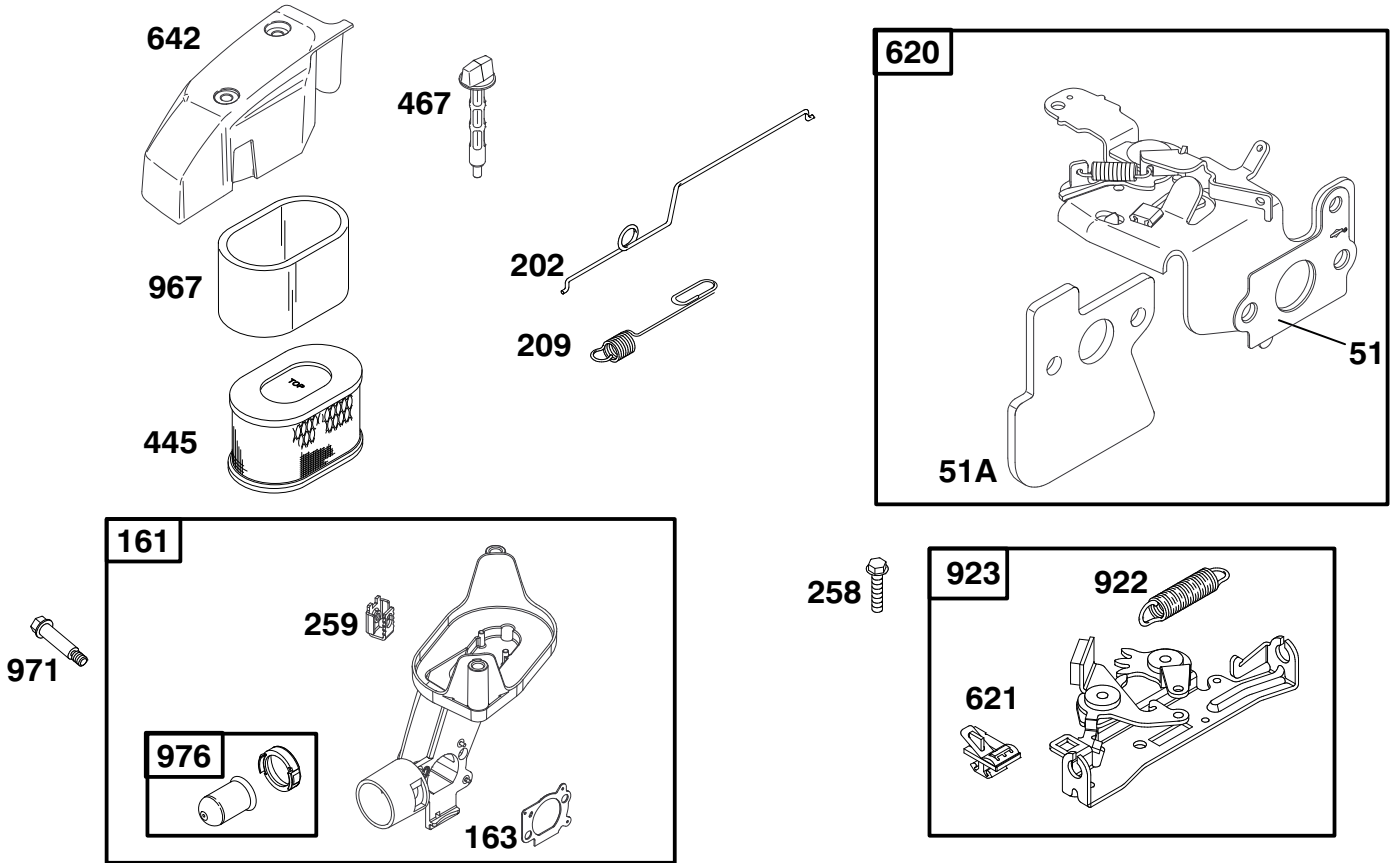

Assemblies include all parts shown in frames.

ENGINE GTS-200

Ref. No.	Part No.	Description	No. Used
51	99-0968	Gasket - Intake	1
51A	99-0978	Gasket - Intake	1
161	99-0979	Base - Air Cleaner/Primer	1
◆★163	99-0976	Gasket - Air Cleaner	1
202	99-0981	Link - Governor	1
209	99-0982	Spring - Governor	1
258	99-0983	Screw - Hex.	1
259	99-0984	Grommet	1
445	98-9212	Filter - Air	1

Ref. No.	Part No.	Description	No. Used
467	98-9208	Knob	1
620	99-0985	Bracket - Control	1
621	99-0986	Switch - Stop	1
642	98-9207	Cover - Air Cleaner	1
922	99-0987	Spring - Brake	1
923	99-0988	Brake Assembly	1
967	99-0989	Filter - Air	1
971	99-0990	Screw - Hex.	1
976	99-0991	Primer - Carburetor	1

● Included in Carburetor Kit - Part No. 99-0901

◆ Included in Carburetor Gasket Set - Part No. 99-0903

★ Included in Gasket Set - Part No. 99-0902