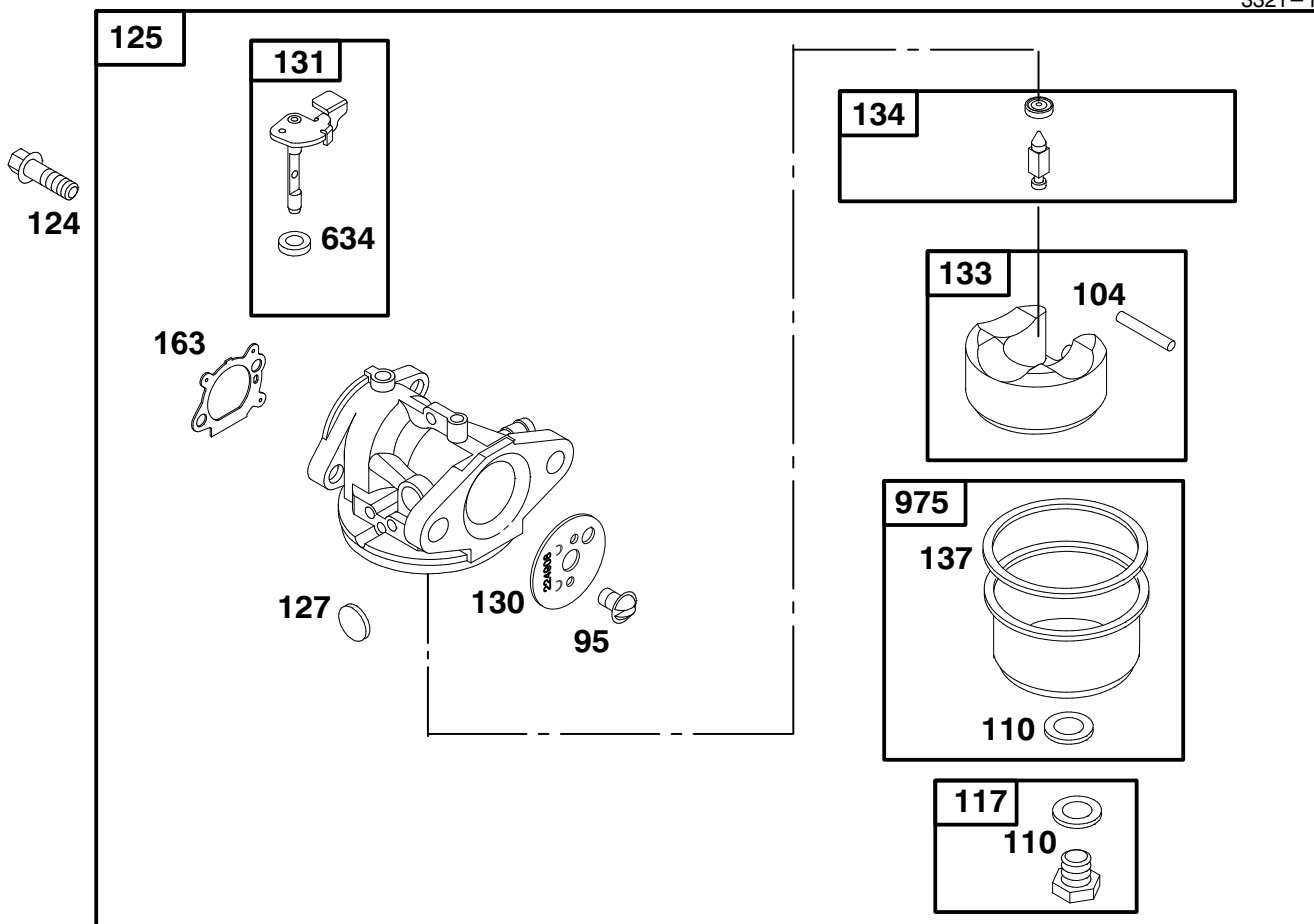

Assemblies include all parts shown in frames.

ENGINE GTS-200

Ref. No.	Part No.	Description	No. Used
95	99-0969	Screw - Slotted	1
●104	99-0970	Pin - Float Hinge	1
◆110		Washer - Bowl (Sold in Kit Only)	1
117	99-0971	Jet - Main (Std.) Note: 99-1041 Jet - Main (High Altitude)	1
124	99-0972	Screw - Shoulder	1
125	99-0973	Carburetor	1
●127		Plug - Welch (Sold in Kit Only).	1

Ref. No.	Part No.	Description	No. Used
130	99-0974	Valve - Throttle	1
131	99-0975	Shaft - Throttle	1
133	77-8170	Float - Carburetor	1
●134	77-8110	Valve - Needle	1
◆137		Gasket - Bowl (Sold in Kit Only).	1
◆★163	99-0976	Gasket - Air Cleaner	1
◆◆634		Washer - Foam (Sold in Kit Only).	1
975	99-0977	Bowl - Float	1

- Included in Carburetor Kit - Part No. 99-0901
- Included in Carburetor Gasket Set - Part No. 99-0903

- ★ Included in Gasket Set - Part No. 99-0902