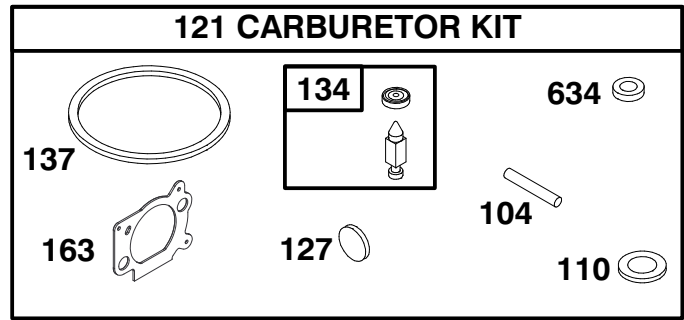

Assemblies include all parts shown in frames.

ENGINE GTS-200

Ref. No.	Part No.	Description	No. Used
★3	99-0912	Seal - Oil	1
†★7	99-0930	Gasket - Cylinder Head	1
†★9	99-0913	Gasket - Breather	1
★12	99-0953	Gasket - Crankcase	1
★20	99-0955	Seal - Oil	1
●104	99-0970	Pin - Float Hinge	1
●◆110		Washer - Bowl (Sold in Kit Only).	1
★116	99-0916	Seal - O Ring	1
121	99-0901	Carburetor Kit	1
●127		Plug - Welch (Sold in Kit Only).	1
●134	77-8110	Valve - Needle	1
●◆137		Gasket - Bowl (Sold in Kit Only).	1

Ref. No.	Part No.	Description	No. Used
●◆★163	99-0976	Gasket - Air Cleaner	1
358	99-0902	Gasket Set	1
★585	99-0923	Gasket - Breather	1
●◆634		Washer - Foam (Sold in Kit Only).	1
†★868	99-0946	Seal - Valve	1
†★883	99-0947	Gasket - Exhaust	1
977	99-0903	Gasket Set - Carburetor	1
†★993	99-0948	Gasket - Plate	1
†★1022	99-0907	Gasket - Rocker Cover	1
1033	99-0904	Gasket Set - Valve Overhaul	1

★ Included in Gasket Set - Part No. 99-0902

† Included in Valve Overhaul Gasket Set - Part No. 99-0904

◆ Included in Carburetor Gasket Set - Part No. 99-0903

● Included in Carburetor Kit - Part No. 99-0901