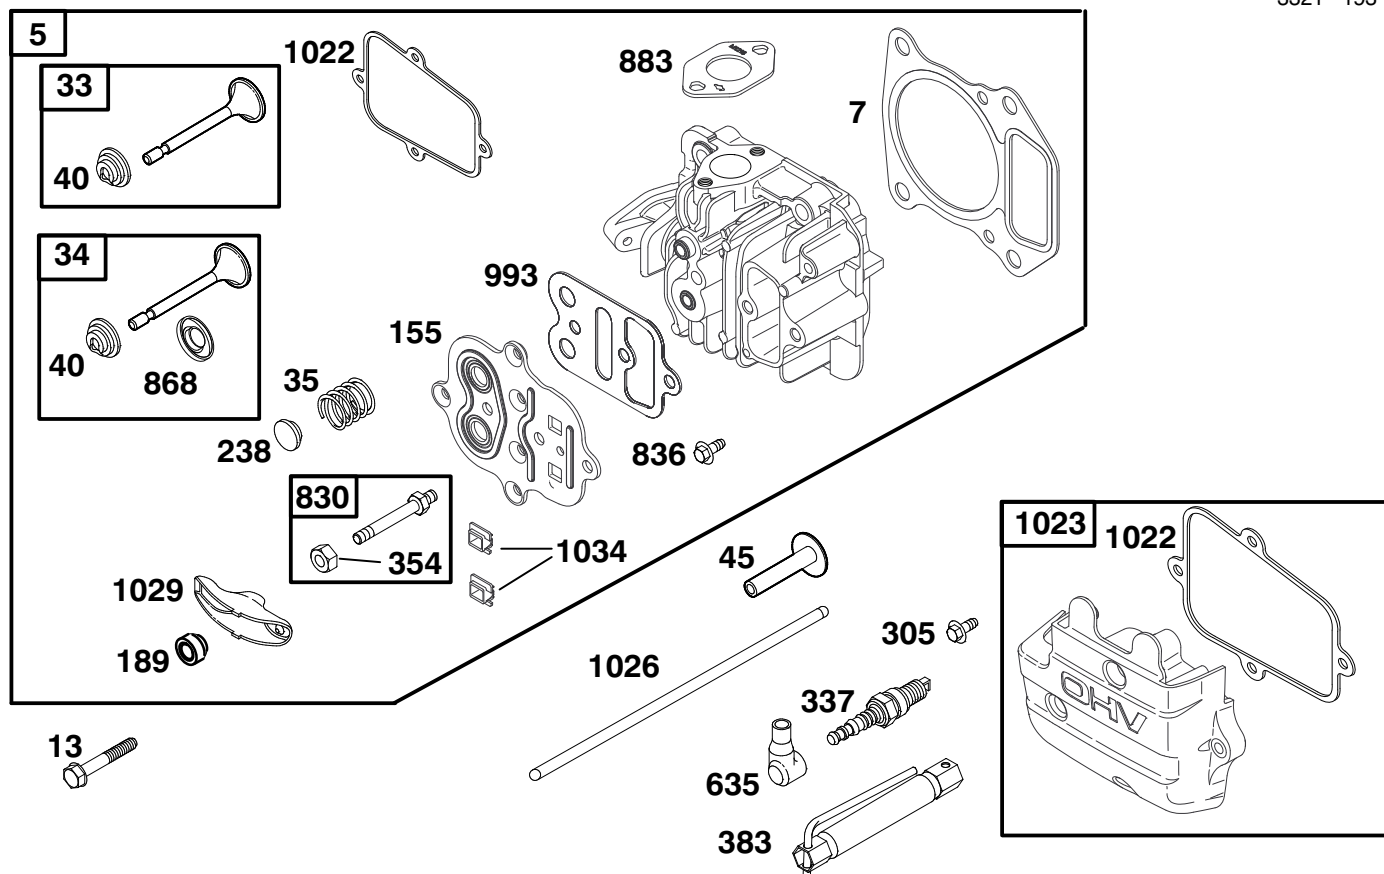

Assemblies include all parts shown in frames.

ENGINE GTS-200

Ref. No.	Part No.	Description	No. Used
5	99-0929	Head - Cylinder	1
†★7	99-0930	Gasket - Cylinder Head	1
13	99-0931	Screw - Hex.	1
33	99-0932	Valve - Exhaust	1
34	99-0933	Valve - Intake	1
35	99-0934	Spring - Valve	1
40	99-0935	Retainer - Valve Spring	1
45	99-0936	Tappet - Valve	1
155	99-0938	Plate - Cylinder Head	1
189	99-0939	Ball - Rocker Arm	1
238	99-0940	Cap - Valve	1
305	99-0942	Screw - Hex.	1
337	99-0943	Plug - Spark	1
354		Nut - Hex. (Sold in Kit Only).	1

Ref. No.	Part No.	Description	No. Used
383	99-0944	Wrench - Spark Plug	1
635	77-9190	Elbow - Spark Plug	1
830	99-0945	Stud - Rocker Arm	1
836	99-0941	Screw - Hex.	1
†★868	99-0946	Seal - Valve	1
†★883	99-0947	Gasket - Exhaust	1
†★993	99-0948	Gasket - Plate	1
†★1022	99-0907	Gasket - Rocker Cover	1
1023	98-9211	Cover - Rocker	1
1026	99-0949	Rod - Push	1
1029	99-0950	Arm - Rocker	1
1034	99-0951	Guide - Push Rod	1

★ Included in Gasket Set - Part No. 99-0902

† Included in Valve Overhaul Gasket Set - Part No. 99-0904