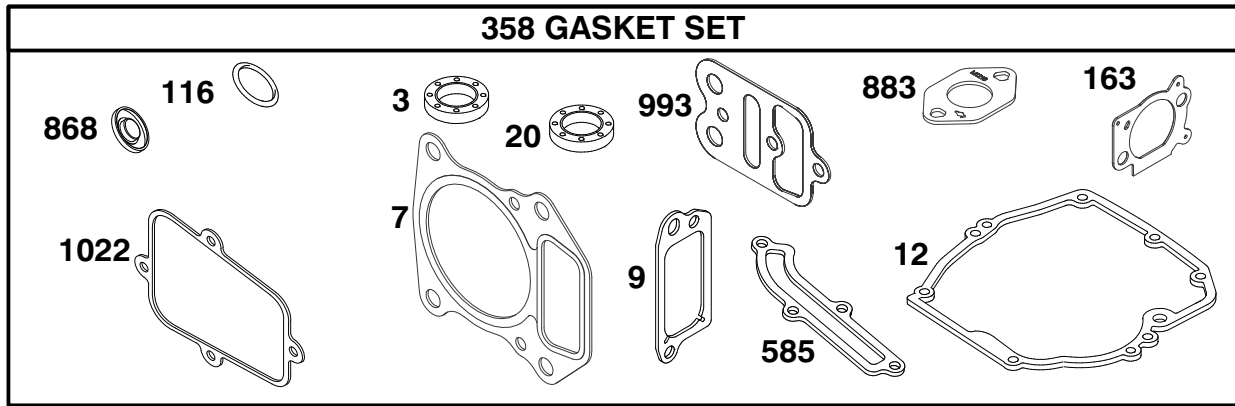

Assemblies include all parts shown in frames.

ENGINE GTS-200

Ref. No.	Part No.	Description	No. Used
★3	99-0912	Seal - Oil	1
†★7	99-0930	Gasket - Cylinder Head	1
†★9	99-0913	Gasket - Breather	1
★12	99-0953	Gasket - Crankcase	1
★20	99-0955	Seal - Oil	1
●104	99-0970	Pin - Float Hinge	1
●◆110		Washer - Bowl (Sold in Kit Only).	1
★116	99-0916	Seal - O Ring	1
121	99-0901	Carburetor Kit	1
●127		Plug - Welch (Sold in Kit Only).	1
●134	77-8110	Valve - Needle	1
●◆137		Gasket - Bowl (Sold in Kit Only).	1

Ref. No.	Part No.	Description	No. Used
●◆★163	99-0976	Gasket - Air Cleaner	1
358	99-0902	Gasket Set	1
★585	99-0923	Gasket - Breather	1
●◆634		Washer - Foam (Sold in Kit Only).	1
†★868	99-0946	Seal - Valve	1
†★883	99-0947	Gasket - Exhaust	1
977	99-0903	Gasket Set - Carburetor	1
†★993	99-0948	Gasket - Plate	1
†★1022	99-0907	Gasket - Rocker Cover	1
1033	99-0904	Gasket Set - Valve Overhaul	1

★ Included in Gasket Set - Part No. 99-0902

† Included in Valve Overhaul Gasket Set - Part No. 99-0904

◆ Included in Carburetor Gasket Set - Part No. 99-0903

● Included in Carburetor Kit - Part No. 99-0901