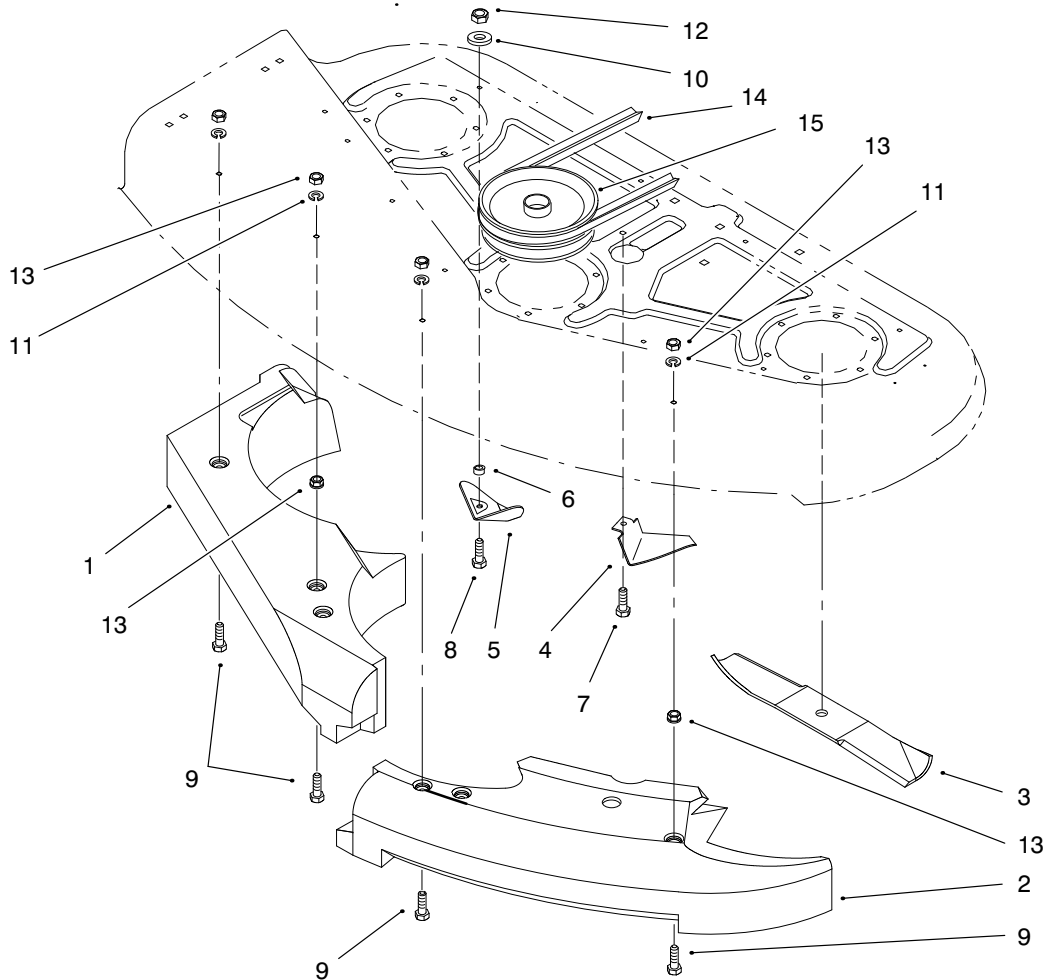

MODEL NO. 59220

PARTS
CATALOG

44" RECYCLER[®] KIT

C-2775

RECYCLER ASSEMBLY

Ref. No.	Part No.	Description	No. Used
1	93-7651	Baffle - R.H.	1
2	93-7652	Baffle - L.H.	1
3	92-7952	Blade - Recycler	3
4	93-1196	Kicker, Rear Center	1
5	84-5760	Plate - Kicker	3
6	59-4310	Spacer	3
7	322-2	Screw - HH	1
8	322-5	Screw - HH	3

Ref. No.	Part No.	Description	No. Used
9	322-6	Screw - HH	4
10	3256-23	Washer - Flat	4
11	3290-456	Washer - Lock	4
12	3296-29	Nut - Hex Lock	4
13	32149-1	Nut - Keps	8
14	54-2751	V-Belt	1
15	92-7972	Pulley	1