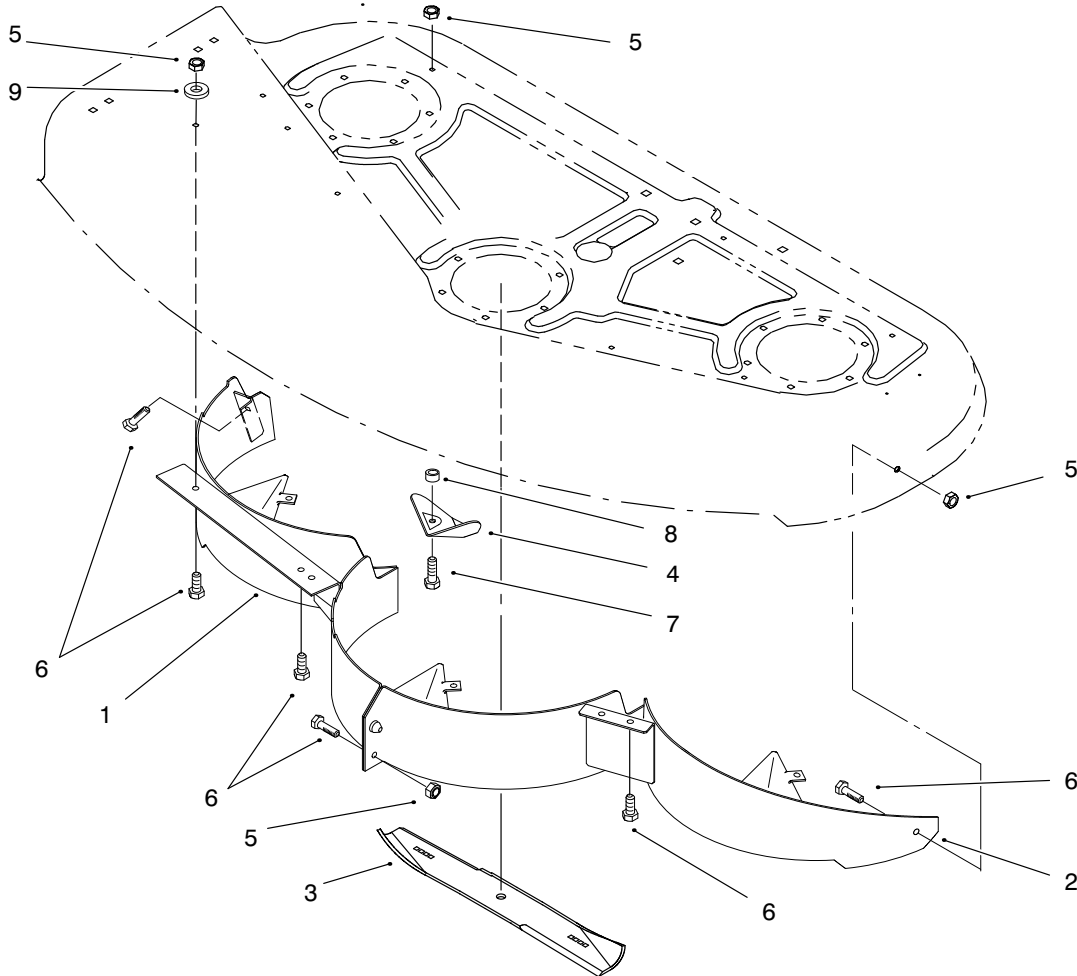

MODEL NO. 59225	PARTS CATALOG
52" RECYCLER[®] KIT	

C-2773

RECYCLER ASSEMBLY

Ref. No.	Part No.	Description	No. Used
1	94-2504	Baffle - R.H.	1
2	94-2505	Baffle - L.H.	1
3	92-7961	Blade - Recycler	3
4	84-5760	Plate - Kicker	3
5	3296-29	Nut - Hex Lock	12

Ref. No.	Part No.	Description	No. Used
6	322-2	Screw - HH	9
7	322-5	Screw - HH	3
8	59-4310	Spacer	3
9	3256-23	Washer - Flat	3