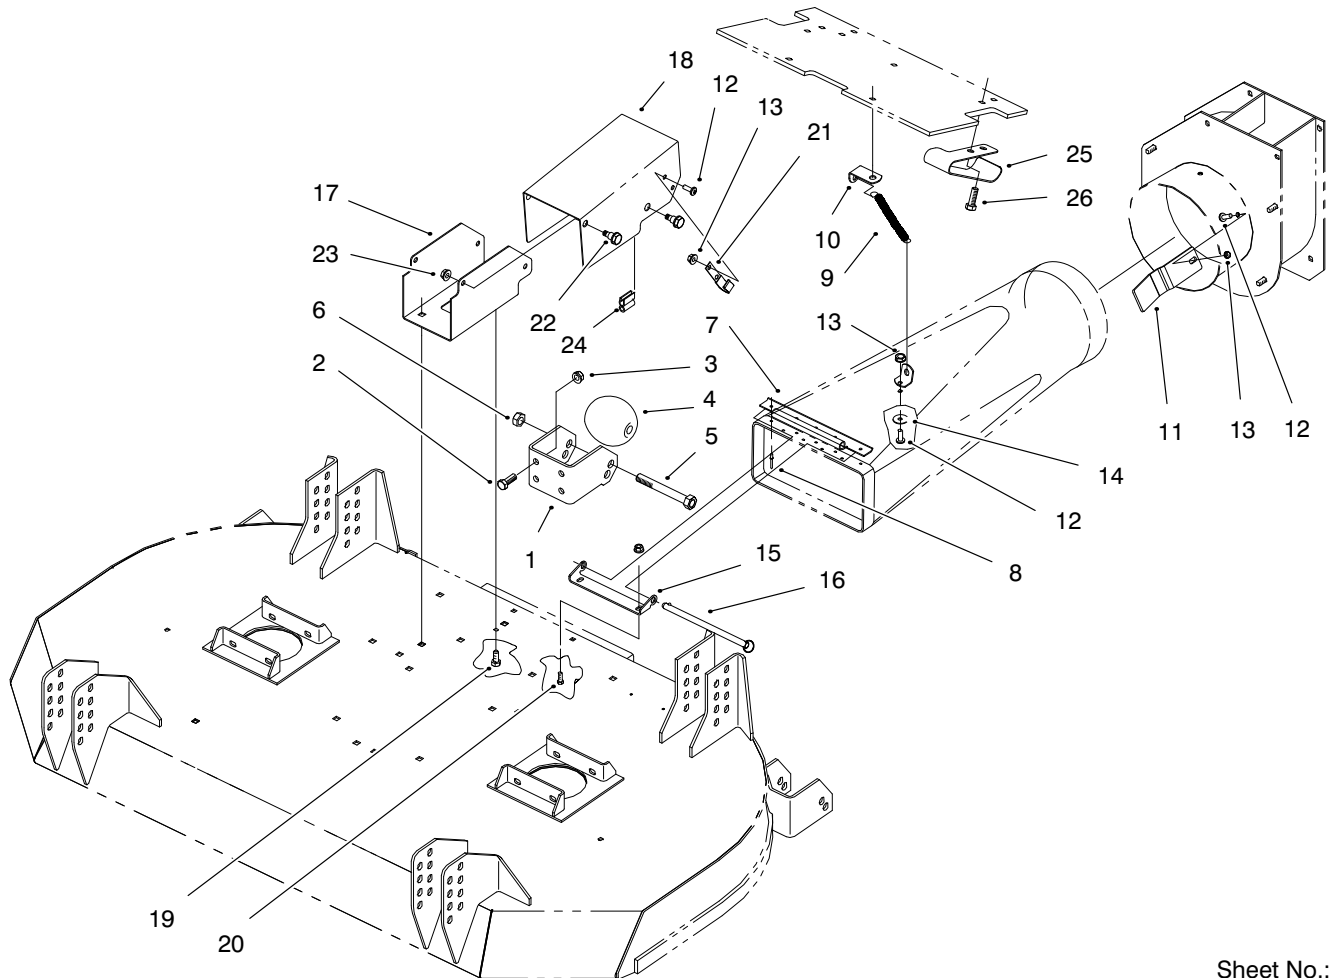

PART NO. 99-0263

PARTS
CATALOG

PLENUM KIT

Sheet No.: 1

PLENUM KIT ASSEMBLY

Ref. No.	Part No.	Description	No. Used
1	99-0250	Bracket - Roller	2
2	323-6	Screw - HH	8
3	3296-39	Nut - Hex Lock	8
4	29-4820	Roller	2
5	325-17	Screw - HH	2
6	3296-25	Nut - Hex	2
7	99-0255	Bracket - Plenum	1
8	3269-25	Rivet - Pop	9
9	99-0274	Spring - Extension	1
10	98-4398	Bracket - Spring	1
11	99-0275	Guide - Plenum	3
12	3250-32	Screw - PPH	6
13	32128-32	Nut - Lock	8

Ref. No.	Part No.	Description	No. Used
14	3256-58	Washer - Flat	1
15	99-0252	Bracket - Hinge	1
16	99-0261	Pin - Locking	1
17	99-0254	Support - Cover	1
18	99-0253	Cover - Driveshaft	1
19	322-3	Screw - HH	2
20	321-4	Screw - HH	2
21	99-0270	Clip - Cable	1
22	92-6986	Screw - HHS	2
23	32128-13	Nut - Hex Flange	4
24	98-0815	Seal Strip	2
25	99-0273	Guard - Shaft	1
26	323-7	Screw - HH	1