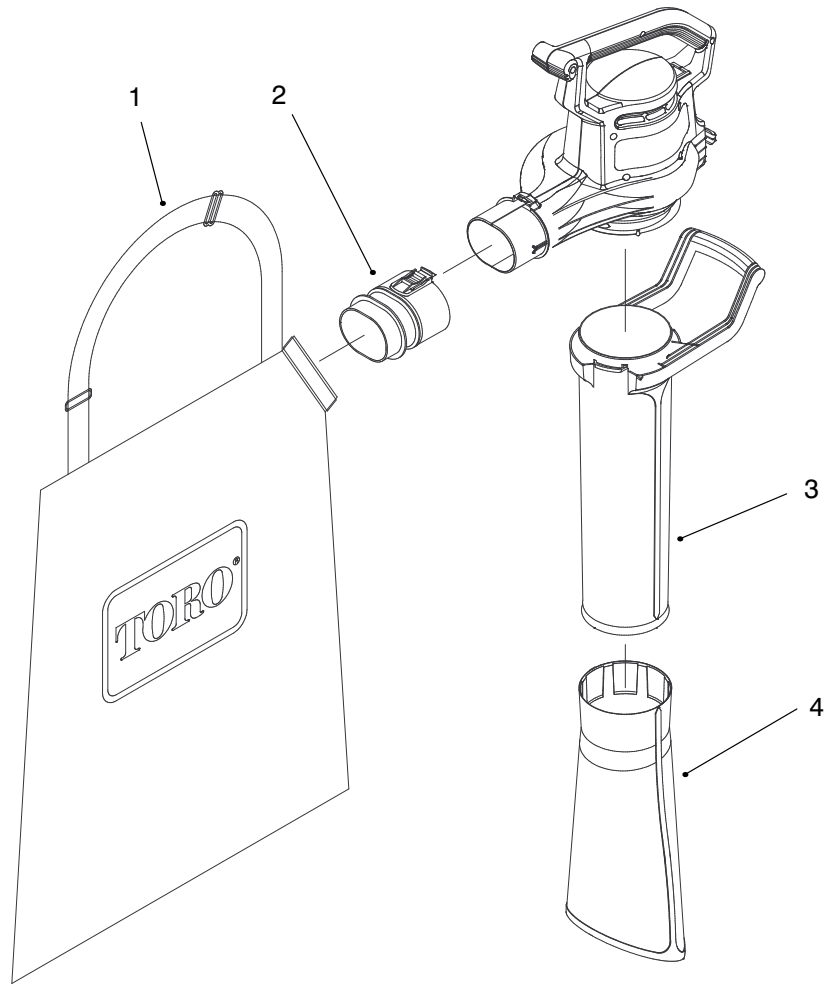

MODEL NO. 51589-8900001 & UP

PARTS
CATALOG

QUIET BLOWERVAC™

Blowervac Assembly

Ref. No.	Part No.	Description	No. Used
1	98-3171	Motor	1
2	93-0561	Housing - L.H.	1
3	93-0563	Housing - R.H.	1
4	93-0578	Harness Assembly	1
5	93-0567	Switch - Interlock	1
6	98-3150	Impeller - Blower	1
7	93-0585	Washer	1
8	73-5380	Nut - Cap Hex	1
9	94-4496	Screw - Phillips Hd. Tap.	14
10	98-3157	Inlet - Quiet R.H.	1
11	98-3158	Inlet - Quiet L.H.	1

Ref. No.	Part No.	Description	No. Used
12	98-3174	Foam - Inlet	1
13	93-0599	Cover - Switch	1
14	98-3156	Insert - Quiet	1
15	98-3159	Foam - Insert	1
†16	98-3151	Tube - Blower	1
17	98-3187	Decal - Warning	1
18	73-6570	Connector - Wire Nut	1
19	95-5106	Decal - Information	1
20	93-0579	Decal - Logo	1
21	98-3176	Decal - 63DBA	1
22	98-3173	Decal - Quietech	1

† Included in tube assembly No. 98-3170

Tube and Bag Assembly

Ref. No.	Part No.	Description	No. Used
1	93-0583	Bag	1
2	93-0574	Tube - Bag Inlet	1

Ref. No.	Part No.	Description	No. Used
†3	93-0572	Tube - Vac Upper	1
†4	93-0573	Tube - Vac Lower	1

† Included in tube assembly No. 98-3170