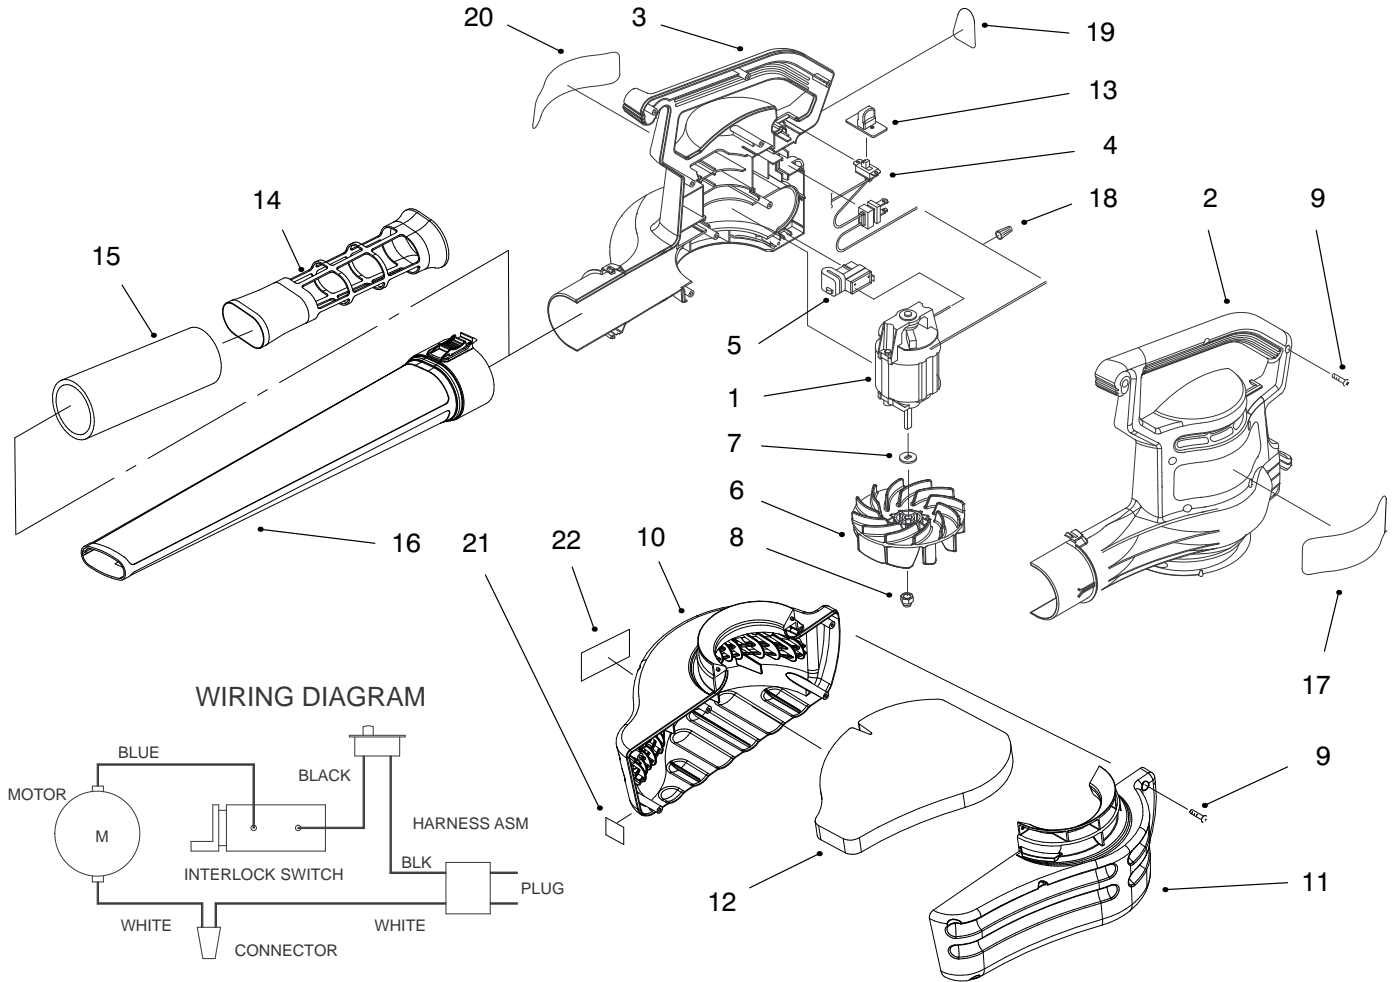

MODEL NO. 51589-8900001 & UP

PARTS
CATALOG

QUIET BLOWERVAC™

Blowervac Assembly

Ref. No.	Part No.	Description	No. Used
1	98-3171	Motor	1
2	93-0561	Housing - L.H.	1
3	93-0563	Housing - R.H.	1
4	93-0578	Harness Assembly	1
5	93-0567	Switch - Interlock	1
6	98-3150	Impeller - Blower	1
7	93-0585	Washer	1
8	73-5380	Nut - Cap Hex	1
9	94-4496	Screw - Phillips Hd. Tap.	14
10	98-3157	Inlet - Quiet R.H.	1
11	98-3158	Inlet - Quiet L.H.	1

Ref. No.	Part No.	Description	No. Used
12	98-3174	Foam - Inlet	1
13	93-0599	Cover - Switch	1
14	98-3156	Insert - Quiet	1
15	98-3159	Foam - Insert	1
†16	98-3151	Tube - Blower	1
17	98-3187	Decal - Warning	1
18	73-6570	Connector - Wire Nut	1
19	95-5106	Decal - Information	1
20	93-0579	Decal - Logo	1
21	98-3176	Decal - 63DBA	1
22	98-3173	Decal - Quietech	1

† Included in tube assembly No. 98-3170

Tube and Bag Assembly

Ref. No.	Part No.	Description	No. Used
1	93-0583	Bag	1
2	93-0574	Tube - Bag Inlet	1

Ref. No.	Part No.	Description	No. Used
†3	93-0572	Tube - Vac Upper	1
†4	93-0573	Tube - Vac Lower	1

† Included in tube assembly No. 98-3170